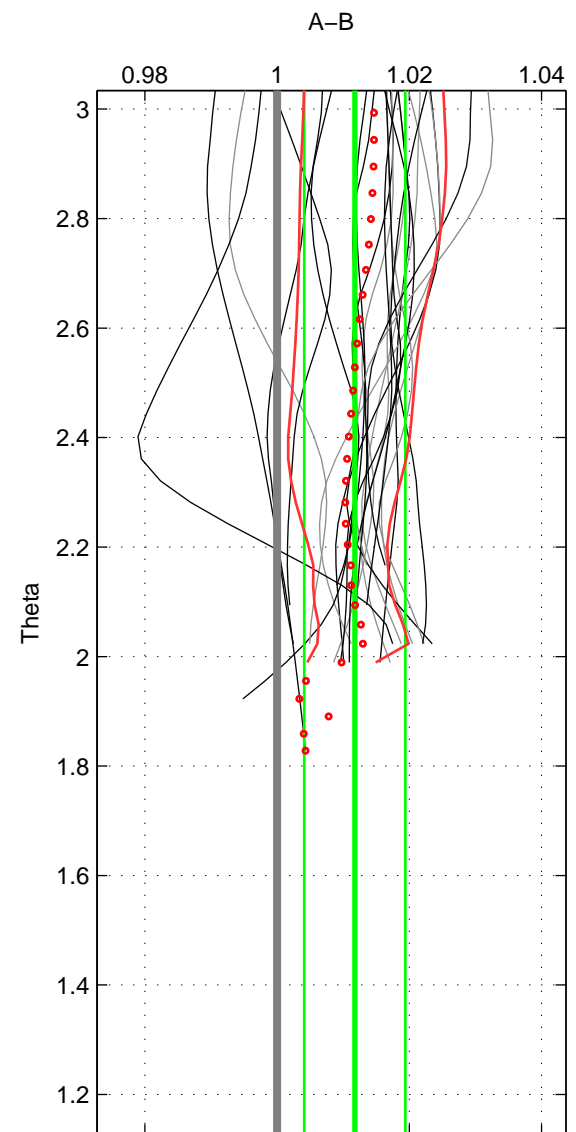

Cruise A (red). Date: Oct 2005 Cruisename: 709-49UP20051021

Cruise B (blue). Date: Feb 2008 Cruisename: 717-49UP20080122

*** "Favourite" values are means of spaces 1 2.

	Offset	O.StDev	Ratio	R.Stdev	Rating
SIGMA:	0.031	0.023	1.011	0.008	5
THETA:	0.032	0.021	1.012	0.008	5
DEPTH:	0.036	0.006	1.013	0.002	3
FAV. :	0.032	0.022	1.012	0.008	5

Profiles of A: 15
 Profiles of B: 17
 Diff profs : 23
 WMoffset (A-B): 0.03108
 WMoffset stdev: 0.022793
 WMratio (A/B): 1.0113
 WMratio stdev: 0.0083251

Quality (1-5): 5

Profiles of A: 15
 Profiles of B: 17
 Diff profs : 23
 WMoffset (A-B): 0.032424
 WMoffset stdev: 0.020993
 WMratio (A/B): 1.0118
 WMratio stdev: 0.007647

Quality (1-5): 5

Profiles of A: 15
 Profiles of B: 17
 Diff profs : 23
 WMoffset (A-B): 0.035802
 WMoffset stdev: 0.0059835
 WMratio (A/B): 1.013
 WMratio stdev: 0.0020118

Quality (1-5): 3

Please note that statistics are bad.