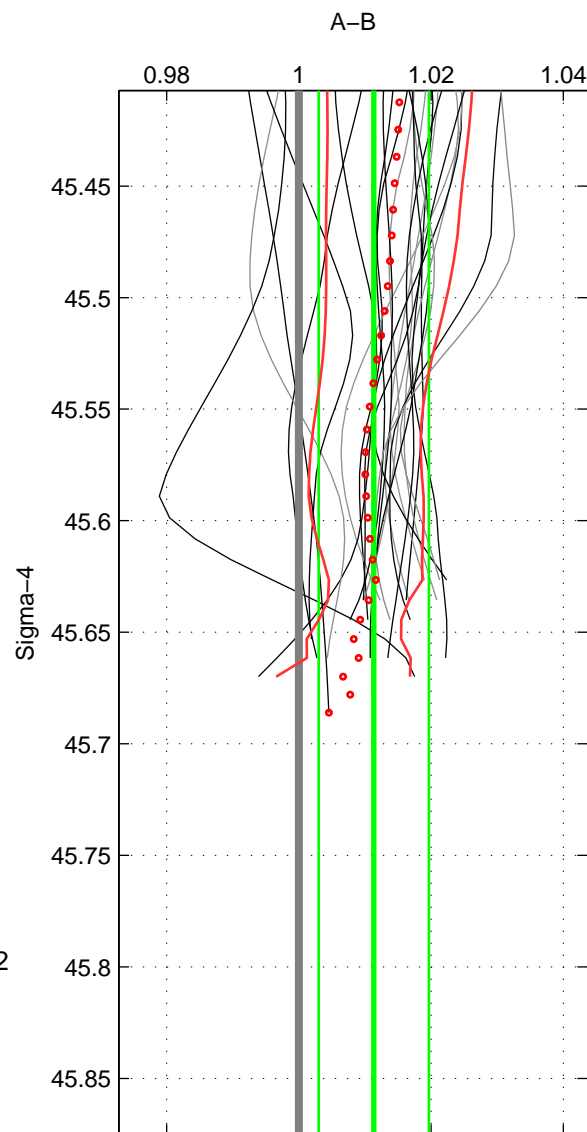

Cruise A (red). Date: Oct 2005 Cruisename: 709-49UP20051021

Cruise B (blue). Date: Feb 2008 Cruisename: 717-49UP20080122

*** "Favourite" values are means of spaces 1 2.

	Offset	O.StDev	Ratio	R.Stdev	Rating
SIGMA:	0.031	0.023	1.011	0.008	5
THETA:	0.032	0.021	1.012	0.008	5
DEPTH:	0.036	0.006	1.013	0.002	3
FAV. :	0.032	0.022	1.012	0.008	5

Profiles of A: 15
 Profiles of B: 17
 Diff profs : 23
 WMoffset (A-B): 0.03108
 WMoffset stdev: 0.022793
 WMratio (A/B): 1.0113
 WMratio stdev: 0.0083251

Quality (1-5): 5

Profiles of A: 15
 Profiles of B: 17
 Diff profs : 23
 WMoffset (A-B): 0.032424
 WMoffset stdev: 0.020993
 WMratio (A/B): 1.0118
 WMratio stdev: 0.007647

Quality (1-5): 5

Profiles of A: 15
 Profiles of B: 17
 Diff profs : 23
 WMoffset (A-B): 0.035802
 WMoffset stdev: 0.0059835
 WMratio (A/B): 1.013
 WMratio stdev: 0.0020118

Quality (1-5): 3

Please note that statistics are bad.