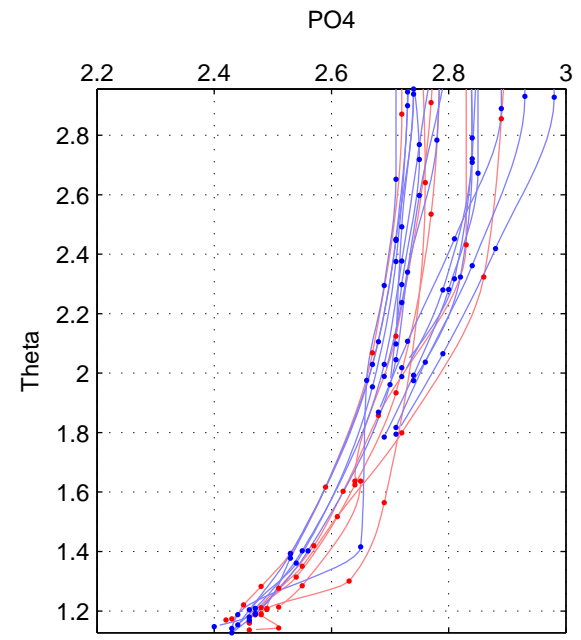

Cruise A (red). Date: Jan 1997 Cruisename: 680-49UP19970121
 Cruise B (blue). Date: Feb 2008 Cruisename: 717-49UP20080122

*** "Favourite" values are those of space 1.

	Offset	O.StDev	Ratio	R.Stdev	Rating
SIGMA:	-0.001	0.036	1.000	0.013	5
THETA:	0.006	0.030	1.002	0.011	4
DEPTH:	0.003	0.004	1.001	0.001	3
FAV. :	-0.001	0.036	1.000	0.013	5

Profiles of A: 6
 Profiles of B: 16
 Diff profs : 7
 WMoffset (A-B): -0.0010161
 WMoffset stdev: 0.035598
 WMratio (A/B): 0.99962
 WMratio stdev: 0.012875

Quality (1-5): 5

Profiles of A: 6
 Profiles of B: 16
 Diff profs : 7
 WMoffset (A-B): 0.0058796
 WMoffset stdev: 0.030157
 WMratio (A/B): 1.0022
 WMratio stdev: 0.011011

Quality (1-5): 4

Profiles of A: 6
 Profiles of B: 16
 Diff profs : 7
 WMoffset (A-B): 0.0032992
 WMoffset stdev: 0.004038
 WMratio (A/B): 1.0012
 WMratio stdev: 0.00145

Quality (1-5): 3

Please note that statistics are bad.