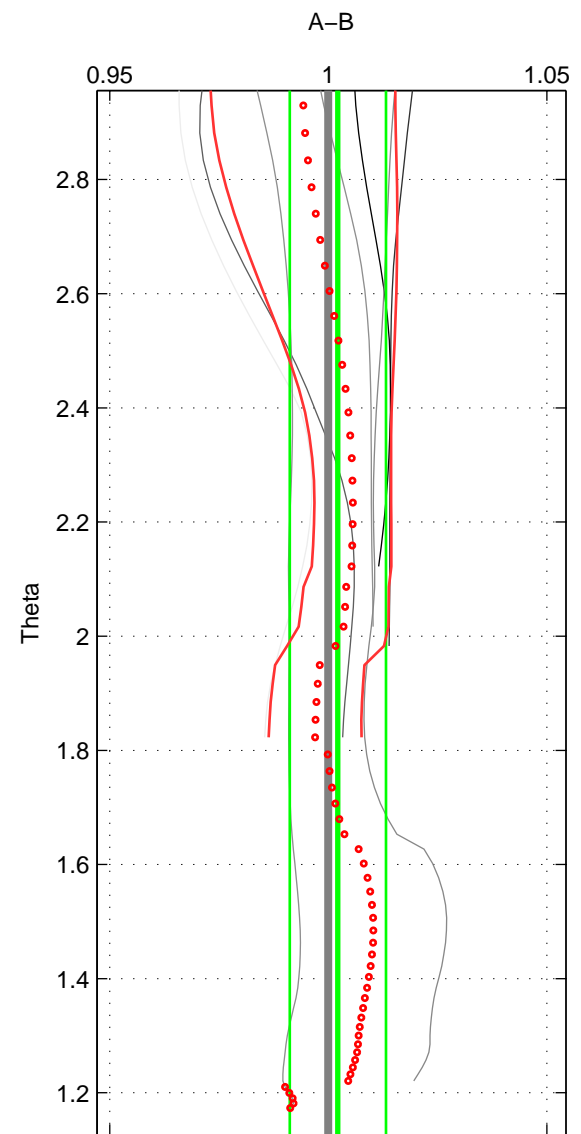

Cruise A (red). Date: Jan 1997 Cruisename: 680-49UP19970121
 Cruise B (blue). Date: Feb 2008 Cruisename: 717-49UP20080122

*** "Favourite" values are those of space 1.

	Offset	O.StDev	Ratio	R.Stdev	Rating
SIGMA:	-0.001	0.036	1.000	0.013	5
THETA:	0.006	0.030	1.002	0.011	4
DEPTH:	0.003	0.004	1.001	0.001	3
FAV. :	-0.001	0.036	1.000	0.013	5

Profiles of A: 6
 Profiles of B: 16
 Diff profs : 7
 WMoffset (A-B): -0.0010161
 WMoffset stdev: 0.035598
 WMratio (A/B): 0.99962
 WMratio stdev: 0.012875

Quality (1-5): 5

Profiles of A: 6
 Profiles of B: 16
 Diff profs : 7
 WMoffset (A-B): 0.0058796
 WMoffset stdev: 0.030157
 WMratio (A/B): 1.0022
 WMratio stdev: 0.011011

Quality (1-5): 4

Profiles of A: 6
 Profiles of B: 16
 Diff profs : 7
 WMoffset (A-B): 0.0032992
 WMoffset stdev: 0.004038
 WMratio (A/B): 1.0012
 WMratio stdev: 0.00145

Quality (1-5): 3

Please note that statistics are bad.