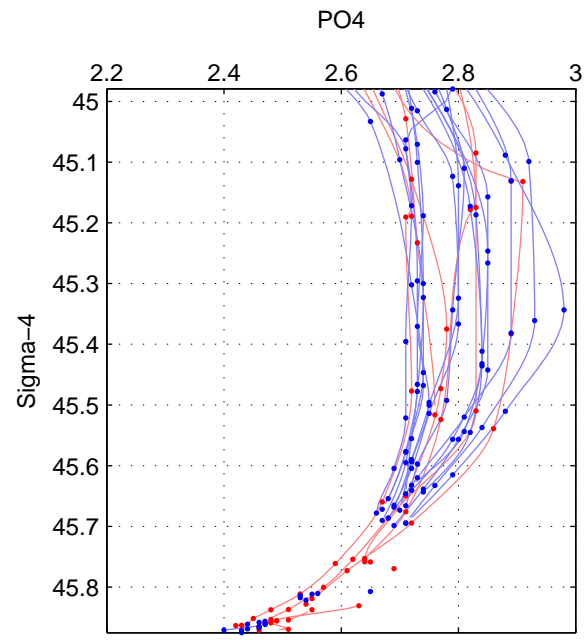

Cruise A (red). Date: Jan 1997 Cruisename: 680-49UP19970121
 Cruise B (blue). Date: Feb 2008 Cruisename: 717-49UP20080122

*** "Favourite" values are those of space 1.

	Offset	O.StDev	Ratio	R.Stdev	Rating
SIGMA:	-0.001	0.036	1.000	0.013	5
THETA:	0.006	0.030	1.002	0.011	4
DEPTH:	0.003	0.004	1.001	0.001	3
FAV. :	-0.001	0.036	1.000	0.013	5

Profiles of A: 6
 Profiles of B: 16
 Diff profs : 7
 WMoffset (A-B): -0.0010161
 WMoffset stdev: 0.035598
 WMratio (A/B): 0.99962
 WMratio stdev: 0.012875

Quality (1-5): 5

Profiles of A: 6
 Profiles of B: 16
 Diff profs : 7
 WMoffset (A-B): 0.0058796
 WMoffset stdev: 0.030157
 WMratio (A/B): 1.0022
 WMratio stdev: 0.011011

Quality (1-5): 4

Profiles of A: 6
 Profiles of B: 16
 Diff profs : 7
 WMoffset (A-B): 0.0032992
 WMoffset stdev: 0.004038
 WMratio (A/B): 1.0012
 WMratio stdev: 0.00145

Quality (1-5): 3

Please note that statistics are bad.