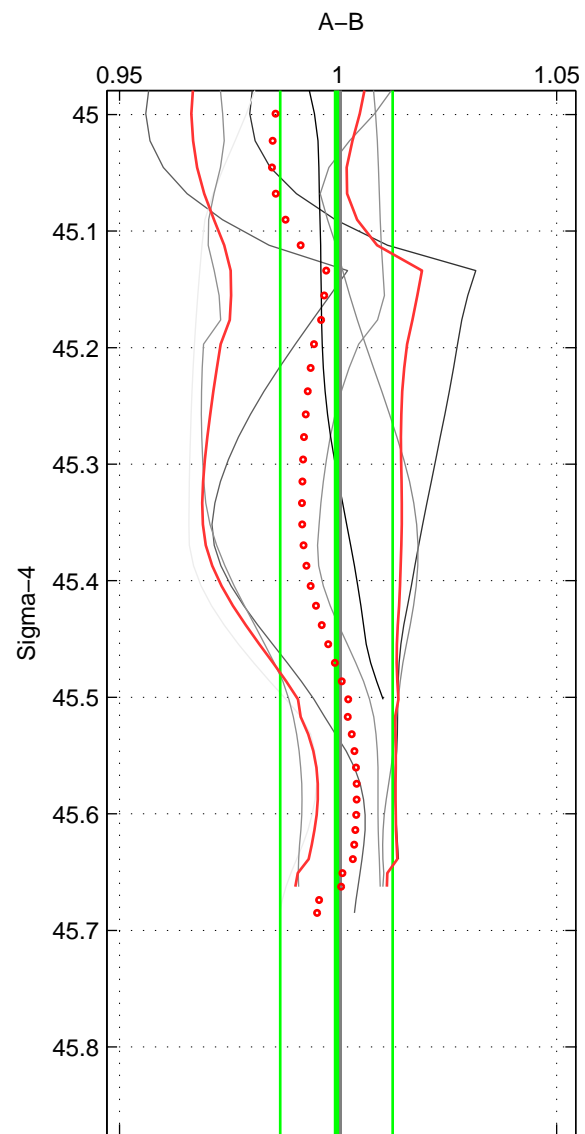

Cruise A (red). Date: Jan 1997 Cruisename: 680-49UP19970121
 Cruise B (blue). Date: Feb 2008 Cruisename: 717-49UP20080122

*** "Favourite" values are those of space 1.

	Offset	O.StDev	Ratio	R.Stdev	Rating
SIGMA:	-0.001	0.036	1.000	0.013	5
THETA:	0.006	0.030	1.002	0.011	4
DEPTH:	0.003	0.004	1.001	0.001	3
FAV. :	-0.001	0.036	1.000	0.013	5

Profiles of A: 6
 Profiles of B: 16
 Diff profs : 7
 WMoffset (A-B): -0.0010161
 WMoffset stdev: 0.035598
 WMratio (A/B): 0.99962
 WMratio stdev: 0.012875

Quality (1-5): 5

Profiles of A: 6
 Profiles of B: 16
 Diff profs : 7
 WMoffset (A-B): 0.0058796
 WMoffset stdev: 0.030157
 WMratio (A/B): 1.0022
 WMratio stdev: 0.011011

Quality (1-5): 4

Profiles of A: 6
 Profiles of B: 16
 Diff profs : 7
 WMoffset (A-B): 0.0032992
 WMoffset stdev: 0.004038
 WMratio (A/B): 1.0012
 WMratio stdev: 0.00145

Quality (1-5): 3

Please note that statistics are bad.