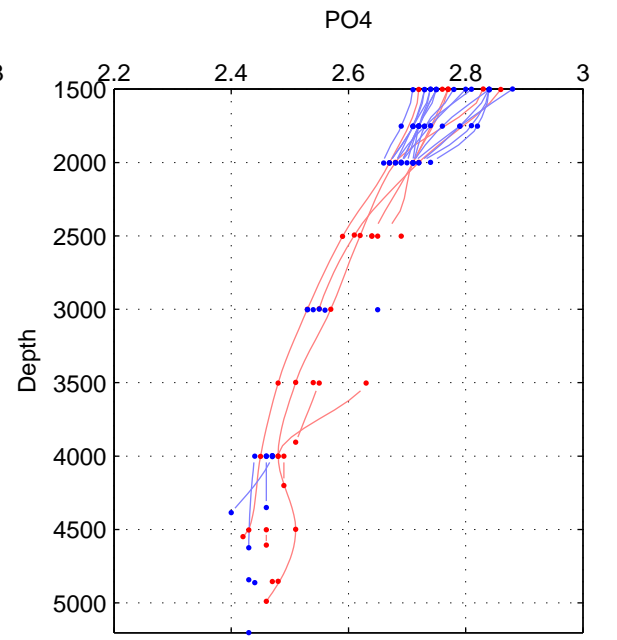

Cruise A (red). Date: Jan 1997 Cruisename: 680-49UP19970121
 Cruise B (blue). Date: Feb 2008 Cruisename: 717-49UP20080122

*** "Favourite" values are those of space 1.

	Offset	O.StDev	Ratio	R.Stdev	Rating
SIGMA:	-0.001	0.036	1.000	0.013	5
THETA:	0.006	0.030	1.002	0.011	4
DEPTH:	0.003	0.004	1.001	0.001	3
FAV. :	-0.001	0.036	1.000	0.013	5

Profiles of A: 6
 Profiles of B: 16
 Diff profs : 7
 WMoffset (A-B): -0.0010161
 WMoffset stdev: 0.035598
 WMratio (A/B): 0.99962
 WMratio stdev: 0.012875

Quality (1-5): 5

Profiles of A: 6
 Profiles of B: 16
 Diff profs : 7
 WMoffset (A-B): 0.0058796
 WMoffset stdev: 0.030157
 WMratio (A/B): 1.0022
 WMratio stdev: 0.011011

Quality (1-5): 4

Profiles of A: 6
 Profiles of B: 16
 Diff profs : 7
 WMoffset (A-B): 0.0032992
 WMoffset stdev: 0.004038
 WMratio (A/B): 1.0012
 WMratio stdev: 0.00145

Quality (1-5): 3

Please note that statistics are bad.