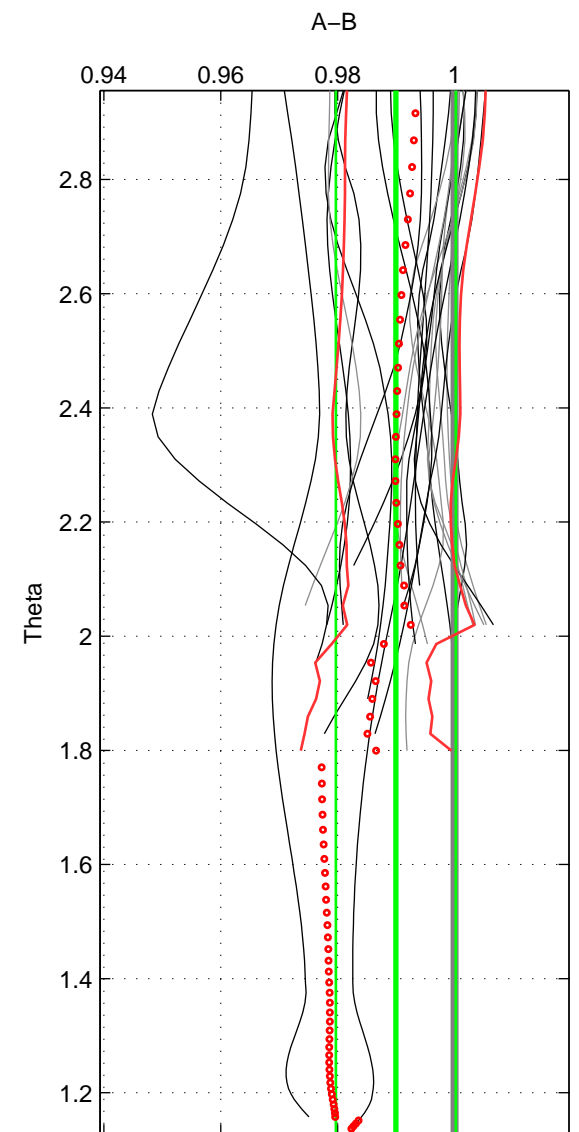

Cruise A (red). Date: Nov 2004 Cruisename: 705-49UP20041021

Cruise B (blue). Date: Feb 2008 Cruisename: 717-49UP20080122

*** "Favourite" values are means of spaces 1 2.

	Offset	O.StDev	Ratio	R.Stdev	Rating
SIGMA:	-0.029	0.027	0.990	0.010	5
THETA:	-0.028	0.028	0.990	0.010	5
DEPTH:	-0.042	0.004	0.985	0.002	3
FAV.:	-0.028	0.027	0.990	0.010	5

Profiles of A: 15
 Profiles of B: 17
 Diff profs : 23
 WMoffset (A-B): -0.029024
 WMoffset stdev: 0.026751
 WMratio (A/B): 0.98951
 WMratio stdev: 0.0097451

Quality (1-5): 5

Profiles of A: 15
 Profiles of B: 17
 Diff profs : 23
 WMoffset (A-B): -0.027701
 WMoffset stdev: 0.028107
 WMratio (A/B): 0.98996
 WMratio stdev: 0.010267

Quality (1-5): 5

Profiles of A: 15
 Profiles of B: 17
 Diff profs : 23
 WMoffset (A-B): -0.04207
 WMoffset stdev: 0.0039604
 WMratio (A/B): 0.98477
 WMratio stdev: 0.0015352

Quality (1-5): 3

Please note that statistics are bad.