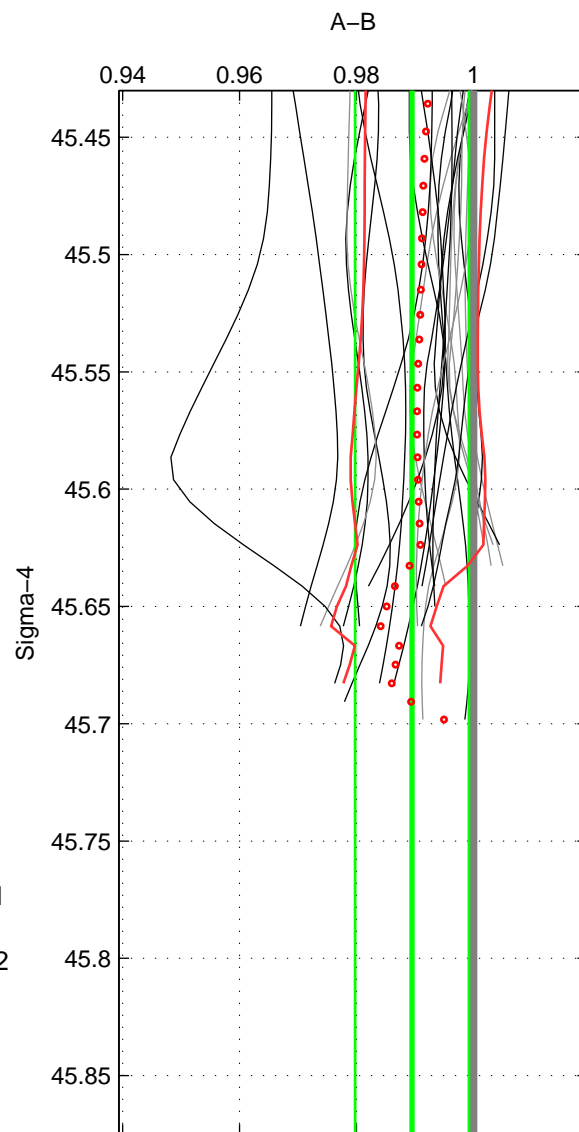

Cruise A (red). Date: Nov 2004 Cruisename: 705-49UP20041021

Cruise B (blue). Date: Feb 2008 Cruisename: 717-49UP20080122

*** "Favourite" values are means of spaces 1 2.

	Offset	O.StDev	Ratio	R.Stdev	Rating
SIGMA:	-0.029	0.027	0.990	0.010	5
THETA:	-0.028	0.028	0.990	0.010	5
DEPTH:	-0.042	0.004	0.985	0.002	3
FAV.:	-0.028	0.027	0.990	0.010	5

Profiles of A: 15
 Profiles of B: 17
 Diff profs : 23
 WMoffset (A-B): -0.029024
 WMoffset stdev: 0.026751
 WMratio (A/B): 0.98951
 WMratio stdev: 0.0097451

Quality (1-5): 5

Profiles of A: 15
 Profiles of B: 17
 Diff profs : 23
 WMoffset (A-B): -0.027701
 WMoffset stdev: 0.028107
 WMratio (A/B): 0.98996
 WMratio stdev: 0.010267

Quality (1-5): 5

Profiles of A: 15
 Profiles of B: 17
 Diff profs : 23
 WMoffset (A-B): -0.04207
 WMoffset stdev: 0.0039604
 WMratio (A/B): 0.98477
 WMratio stdev: 0.0015352

Quality (1-5): 3

Please note that statistics are bad.