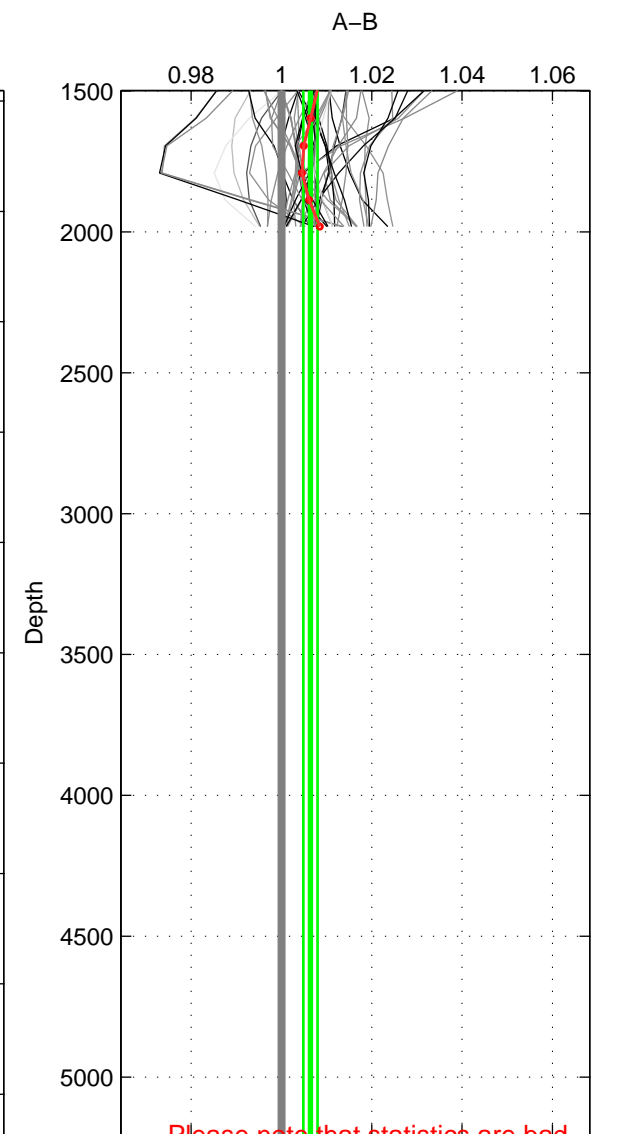

Cruise A (red). Date: Apr 2007 Cruisename: 674-49UF20070424
 Cruise B (blue). Date: Feb 2008 Cruisename: 717-49UP20080122

*** "Favourite" values are means of spaces 1 2.

	Offset	O.StDev	Ratio	R.Stdev	Rating
SIGMA:	0.019	0.022	1.007	0.008	5
THETA:	0.017	0.021	1.006	0.008	5
DEPTH:	0.018	0.004	1.006	0.002	3
FAV.:	0.018	0.021	1.007	0.008	5

Profiles of A: 32
 Profiles of B: 17
 Diff profs : 51
 WMoffset (A-B): 0.018741
 WMoffset stdev: 0.021638
 WMratio (A/B): 1.0069
 WMratio stdev: 0.0079704

Quality (1-5): 5

Profiles of A: 32
 Profiles of B: 17
 Diff profs : 51
 WMoffset (A-B): 0.017273
 WMoffset stdev: 0.021341
 WMratio (A/B): 1.0063
 WMratio stdev: 0.0078202

Quality (1-5): 5

Profiles of A: 32
 Profiles of B: 17
 Diff profs : 51
 WMoffset (A-B): 0.017576
 WMoffset stdev: 0.0043605
 WMratio (A/B): 1.0064
 WMratio stdev: 0.0015735

Quality (1-5): 3

Please note that statistics are bad.