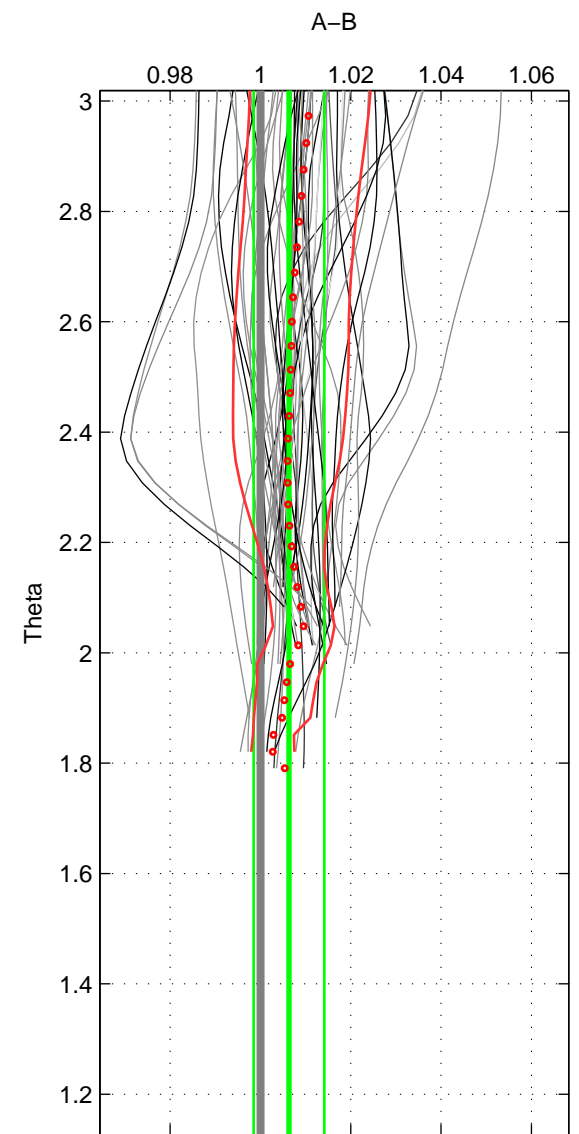

Cruise A (red). Date: Apr 2007 Cruisename: 674-49UF20070424
 Cruise B (blue). Date: Feb 2008 Cruisename: 717-49UP20080122

*** "Favourite" values are means of spaces 1 2.

	Offset	O.StDev	Ratio	R.Stdev	Rating
SIGMA:	0.019	0.022	1.007	0.008	5
THETA:	0.017	0.021	1.006	0.008	5
DEPTH:	0.018	0.004	1.006	0.002	3
FAV.:	0.018	0.021	1.007	0.008	5

Profiles of A: 32
 Profiles of B: 17
 Diff profs : 51
 WMoffset (A-B): 0.018741
 WMoffset stdev: 0.021638
 WMratio (A/B): 1.0069
 WMratio stdev: 0.0079704

Quality (1-5): 5

Profiles of A: 32
 Profiles of B: 17
 Diff profs : 51
 WMoffset (A-B): 0.017273
 WMoffset stdev: 0.021341
 WMratio (A/B): 1.0063
 WMratio stdev: 0.0078202

Quality (1-5): 5

Profiles of A: 32
 Profiles of B: 17
 Diff profs : 51
 WMoffset (A-B): 0.017576
 WMoffset stdev: 0.0043605
 WMratio (A/B): 1.0064
 WMratio stdev: 0.0015735

Quality (1-5): 3

Please note that statistics are bad.