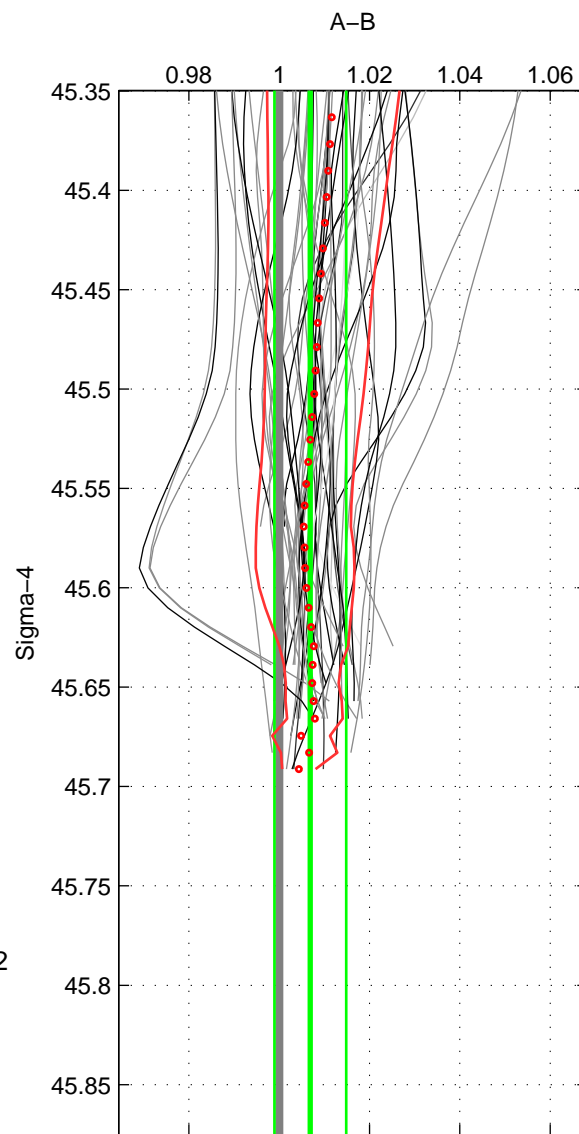

Cruise A (red). Date: Apr 2007 Cruisename: 674-49UF20070424
 Cruise B (blue). Date: Feb 2008 Cruisename: 717-49UP20080122

*** "Favourite" values are means of spaces 1 2.

	Offset	O.StDev	Ratio	R.Stdev	Rating
SIGMA:	0.019	0.022	1.007	0.008	5
THETA:	0.017	0.021	1.006	0.008	5
DEPTH:	0.018	0.004	1.006	0.002	3
FAV.:	0.018	0.021	1.007	0.008	5

Profiles of A: 32
 Profiles of B: 17
 Diff profs : 51
 WMoffset (A-B): 0.018741
 WMoffset stdev: 0.021638
 WMratio (A/B): 1.0069
 WMratio stdev: 0.0079704

Quality (1-5): 5

Profiles of A: 32
 Profiles of B: 17
 Diff profs : 51
 WMoffset (A-B): 0.017273
 WMoffset stdev: 0.021341
 WMratio (A/B): 1.0063
 WMratio stdev: 0.0078202

Quality (1-5): 5

Profiles of A: 32
 Profiles of B: 17
 Diff profs : 51
 WMoffset (A-B): 0.017576
 WMoffset stdev: 0.0043605
 WMratio (A/B): 1.0064
 WMratio stdev: 0.0015735

Quality (1-5): 3

Please note that statistics are bad.