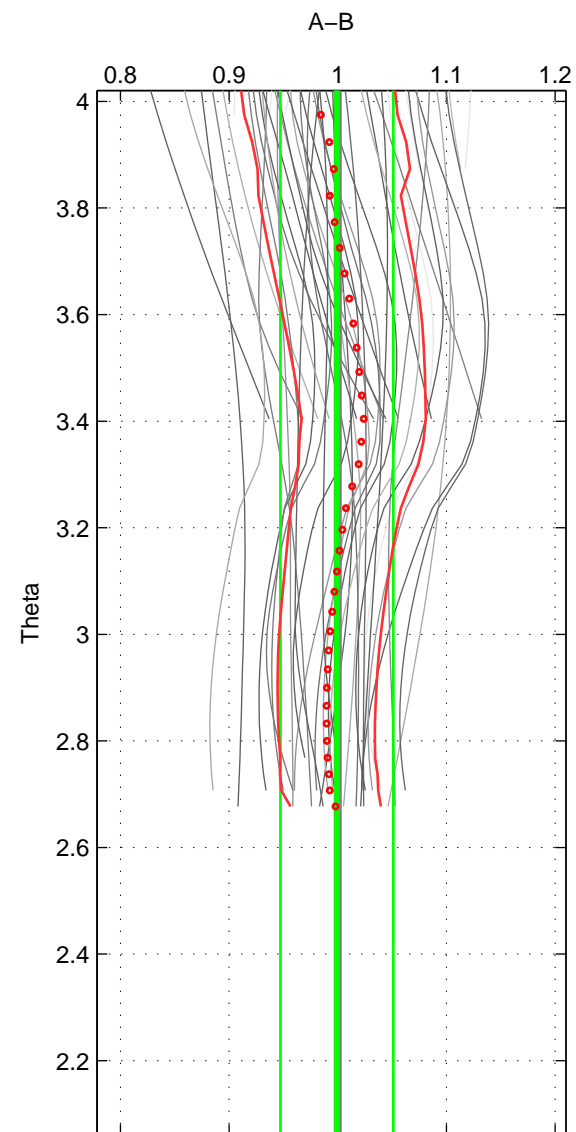

Cruise A (red). Date: Aug 1997 Cruisename: 314-74DI19970807

Cruise B (blue). Date: Aug 1998 Cruisename: 329-OMEX2

\*\*\* "Favourite" values are those of space 2.

	Offset	O.StDev	Ratio	R.Stdev	Rating
SIGMA:	-0.011	0.065	0.991	0.051	3
THETA:	-0.001	0.066	0.999	0.052	5
DEPTH:	-0.012	0.018	0.991	0.014	2
FAV. :	-0.001	0.066	0.999	0.052	5

Profiles of A: 18  
 Profiles of B: 2  
 Diff profs : 29  
 WMoffset (A-B): -0.01128  
 WMoffset stdev: 0.065051  
 WMratio (A/B): 0.99067  
 WMratio stdev: 0.051194

Quality (1-5): 3

Profiles of A: 17  
 Profiles of B: 3  
 Diff profs : 44  
 WMoffset (A-B): -0.00079058  
 WMoffset stdev: 0.066353  
 WMratio (A/B): 0.99918  
 WMratio stdev: 0.05195

Quality (1-5): 5

Profiles of A: 17  
 Profiles of B: 2  
 Diff profs : 29  
 WMoffset (A-B): -0.011956  
 WMoffset stdev: 0.017793  
 WMratio (A/B): 0.99093  
 WMratio stdev: 0.013571

Quality (1-5): 2

Please note that statistics are bad.