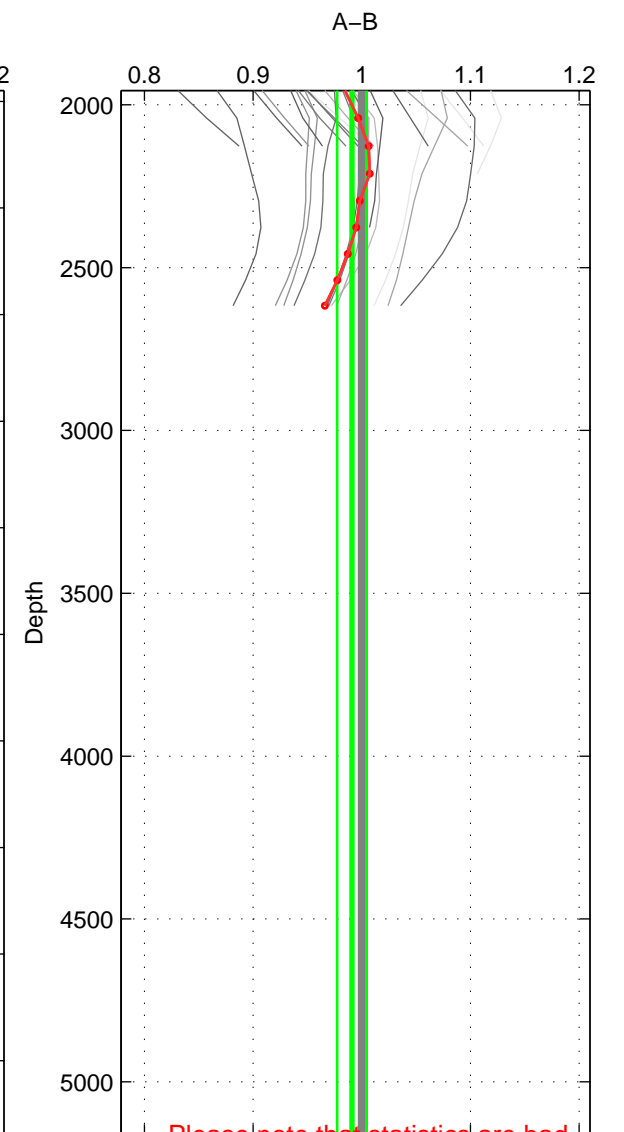

Cruise A (red). Date: Aug 1997 Cruisename: 314-74DI19970807

Cruise B (blue). Date: Aug 1998 Cruisename: 329-OMEX2

\*\*\* "Favourite" values are those of space 2.

	Offset	O.StDev	Ratio	R.Stdev	Rating
SIGMA:	-0.011	0.065	0.991	0.051	3
THETA:	-0.001	0.066	0.999	0.052	5
DEPTH:	-0.012	0.018	0.991	0.014	2
FAV. :	-0.001	0.066	0.999	0.052	5

Profiles of A: 18  
 Profiles of B: 2  
 Diff profs : 29  
 WMoffset (A-B): -0.01128  
 WMoffset stdev: 0.065051  
 WMratio (A/B): 0.99067  
 WMratio stdev: 0.051194

Quality (1-5): 3

Profiles of A: 17  
 Profiles of B: 3  
 Diff profs : 44  
 WMoffset (A-B): -0.00079058  
 WMoffset stdev: 0.066353  
 WMratio (A/B): 0.99918  
 WMratio stdev: 0.05195

Quality (1-5): 5

Profiles of A: 17  
 Profiles of B: 2  
 Diff profs : 29  
 WMoffset (A-B): -0.011956  
 WMoffset stdev: 0.017793  
 WMratio (A/B): 0.99093  
 WMratio stdev: 0.013571

Quality (1-5): 2

Please note that statistics are bad.