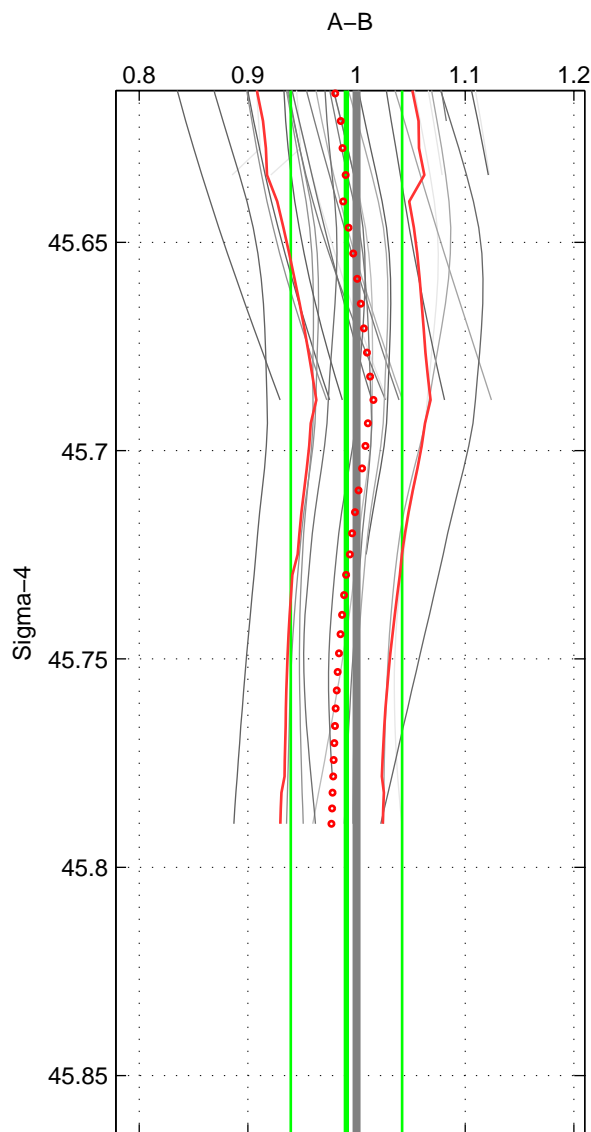

Cruise A (red). Date: Aug 1997 Cruisename: 314-74DI19970807

Cruise B (blue). Date: Aug 1998 Cruisename: 329-OMEX2

\*\*\* "Favourite" values are those of space 2.

	Offset	O.StDev	Ratio	R.Stdev	Rating
SIGMA:	-0.011	0.065	0.991	0.051	3
THETA:	-0.001	0.066	0.999	0.052	5
DEPTH:	-0.012	0.018	0.991	0.014	2
FAV. :	-0.001	0.066	0.999	0.052	5

Profiles of A: 18  
 Profiles of B: 2  
 Diff profs : 29  
 WMoffset (A-B): -0.01128  
 WMoffset stdev: 0.065051  
 WMratio (A/B): 0.99067  
 WMratio stdev: 0.051194

Quality (1-5): 3

Profiles of A: 17  
 Profiles of B: 3  
 Diff profs : 44  
 WMoffset (A-B): -0.00079058  
 WMoffset stdev: 0.066353  
 WMratio (A/B): 0.99918  
 WMratio stdev: 0.05195

Quality (1-5): 5

Profiles of A: 17  
 Profiles of B: 2  
 Diff profs : 29  
 WMoffset (A-B): -0.011956  
 WMoffset stdev: 0.017793  
 WMratio (A/B): 0.99093  
 WMratio stdev: 0.013571

Quality (1-5): 2

Please note that statistics are bad.