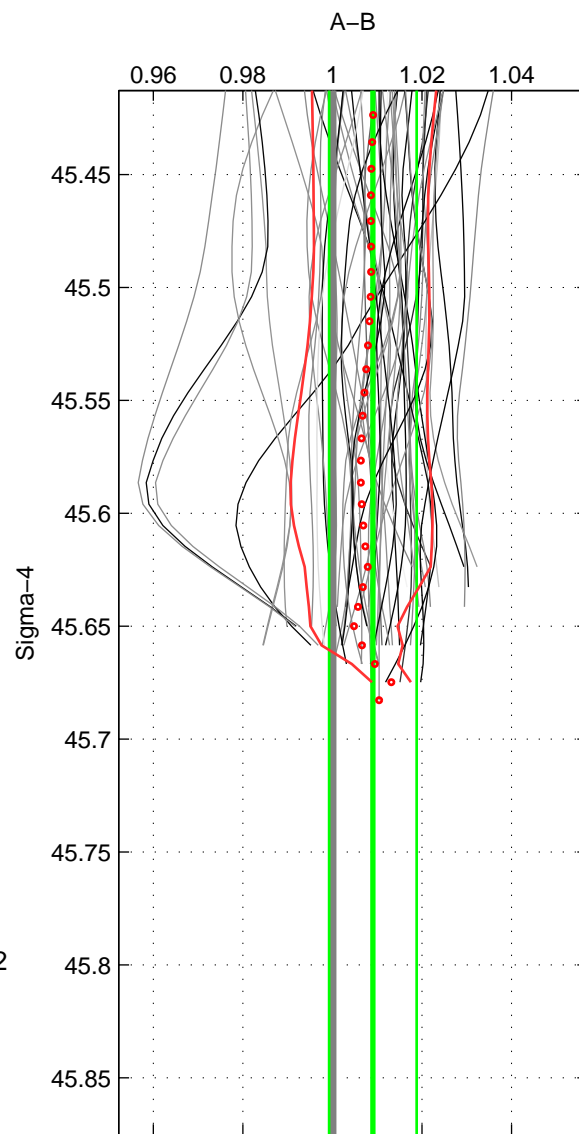

Cruise A (red). Date: Apr 2003 Cruisename: 661-49UF20030422

Cruise B (blue). Date: Feb 2008 Cruisename: 717-49UP20080122

*** "Favourite" values are means of spaces 1 2.

	Offset	O.StDev	Ratio	R.Stdev	Rating
SIGMA:	0.025	0.026	1.009	0.010	5
THETA:	0.031	0.026	1.011	0.009	5
DEPTH:	0.021	0.004	1.008	0.002	3
FAV.:	0.028	0.026	1.010	0.010	5

Profiles of A: 32
 Profiles of B: 17
 Diff profs : 51
 WMoffset (A-B): 0.024896
 WMoffset stdev: 0.02644
 WMratio (A/B): 1.009
 WMratio stdev: 0.0097852

Quality (1-5): 5

Profiles of A: 32
 Profiles of B: 17
 Diff profs : 51
 WMoffset (A-B): 0.030545
 WMoffset stdev: 0.025664
 WMratio (A/B): 1.0111
 WMratio stdev: 0.0092847

Quality (1-5): 5

Profiles of A: 32
 Profiles of B: 17
 Diff profs : 51
 WMoffset (A-B): 0.020732
 WMoffset stdev: 0.0043745
 WMratio (A/B): 1.0075
 WMratio stdev: 0.0015195

Quality (1-5): 3

Please note that statistics are bad.