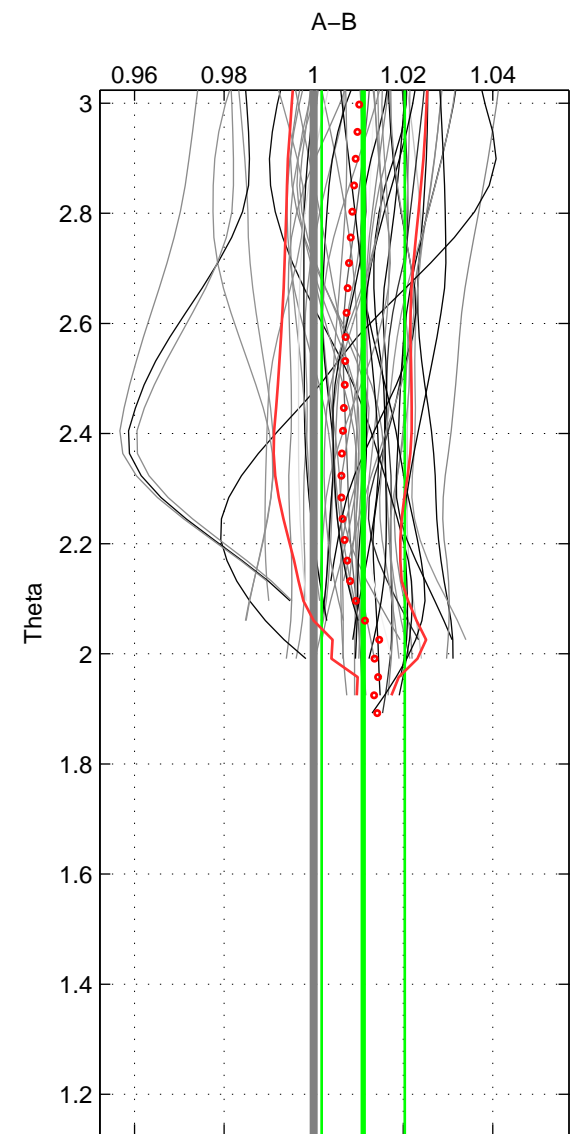

Cruise A (red). Date: Apr 2003 Cruisename: 661-49UF20030422

Cruise B (blue). Date: Feb 2008 Cruisename: 717-49UP20080122

*** "Favourite" values are means of spaces 1 2.

	Offset	O.StDev	Ratio	R.Stdev	Rating
SIGMA:	0.025	0.026	1.009	0.010	5
THETA:	0.031	0.026	1.011	0.009	5
DEPTH:	0.021	0.004	1.008	0.002	3
FAV.:	0.028	0.026	1.010	0.010	5

Profiles of A: 32
 Profiles of B: 17
 Diff profs : 51
 WMoffset (A-B): 0.024896
 WMoffset stdev: 0.02644
 WMratio (A/B): 1.009
 WMratio stdev: 0.0097852

Quality (1-5): 5

Profiles of A: 32
 Profiles of B: 17
 Diff profs : 51
 WMoffset (A-B): 0.030545
 WMoffset stdev: 0.025664
 WMratio (A/B): 1.0111
 WMratio stdev: 0.0092847

Quality (1-5): 5

Profiles of A: 32
 Profiles of B: 17
 Diff profs : 51
 WMoffset (A-B): 0.020732
 WMoffset stdev: 0.0043745
 WMratio (A/B): 1.0075
 WMratio stdev: 0.0015195

Quality (1-5): 3

Please note that statistics are bad.