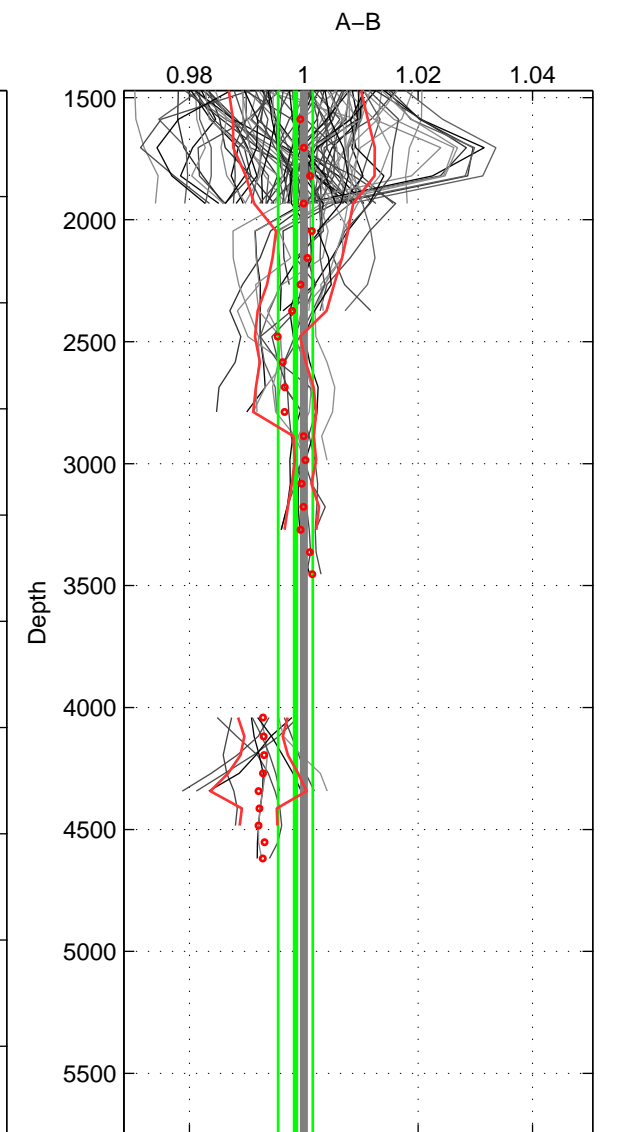

Cruise A (red). Date: Feb 2008 Cruisename: 717-49UP20080122

Cruise B (blue). Date: Jul 2010 Cruisename: 718-49UP20100706

*** "Favourite" values are means of spaces 1 2.

	Offset	O.StDev	Ratio	R.Stdev	Rating
SIGMA:	-0.002	0.007	0.999	0.003	5
THETA:	-0.006	0.016	0.998	0.006	5
DEPTH:	-0.004	0.008	0.999	0.003	4
FAV. :	-0.004	0.012	0.999	0.005	5

Profiles of A: 20
 Profiles of B: 82
 Diff profs : 100
 WMoffset (A-B): -0.0017515
 WMoffset stdev: 0.007104
 WMratio (A/B): 0.99934
 WMratio stdev: 0.0028314

Quality (1-5): 5

Profiles of A: 20
 Profiles of B: 82
 Diff profs : 100
 WMoffset (A-B): -0.0062544
 WMoffset stdev: 0.016402
 WMratio (A/B): 0.99767
 WMratio stdev: 0.0064678

Quality (1-5): 5

Profiles of A: 20
 Profiles of B: 82
 Diff profs : 100
 WMoffset (A-B): -0.0037832
 WMoffset stdev: 0.0076603
 WMratio (A/B): 0.99854
 WMratio stdev: 0.0030359

Quality (1-5): 4