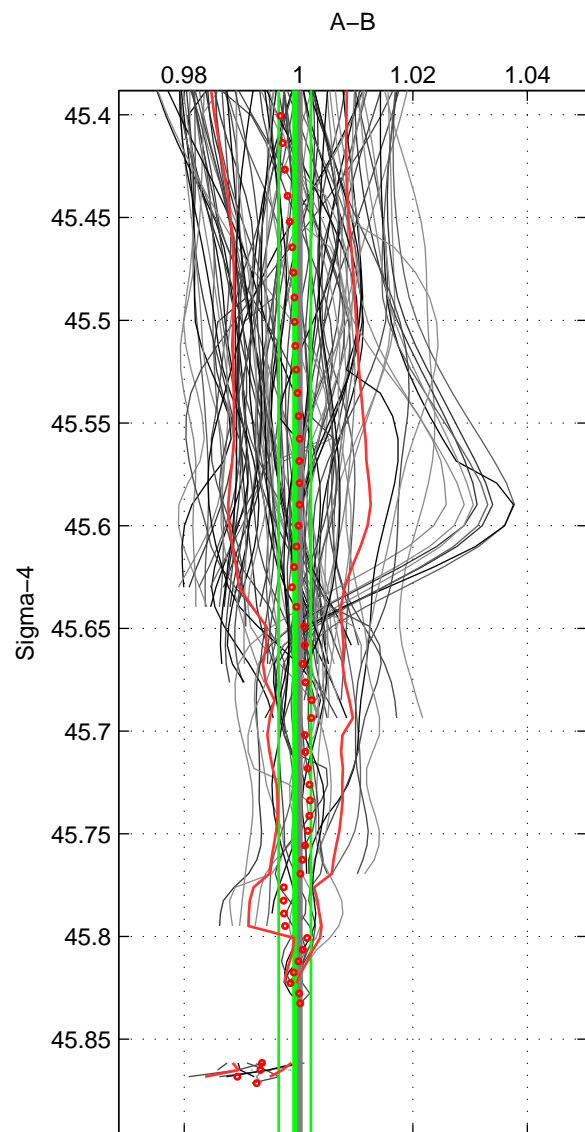

Cruise A (red). Date: Feb 2008 Cruisename: 717-49UP20080122

Cruise B (blue). Date: Jul 2010 Cruisename: 718-49UP20100706

*** "Favourite" values are means of spaces 1 2.

	Offset	O.StDev	Ratio	R.Stdev	Rating
SIGMA:	-0.002	0.007	0.999	0.003	5
THETA:	-0.006	0.016	0.998	0.006	5
DEPTH:	-0.004	0.008	0.999	0.003	4
FAV. :	-0.004	0.012	0.999	0.005	5

Profiles of A: 20
 Profiles of B: 82
 Diff profs : 100
 WMoffset (A-B): -0.0017515
 WMoffset stdev: 0.007104
 WMratio (A/B): 0.99934
 WMratio stdev: 0.0028314

Quality (1-5): 5

Profiles of A: 20
 Profiles of B: 82
 Diff profs : 100
 WMoffset (A-B): -0.0062544
 WMoffset stdev: 0.016402
 WMratio (A/B): 0.99767
 WMratio stdev: 0.0064678

Quality (1-5): 5

Profiles of A: 20
 Profiles of B: 82
 Diff profs : 100
 WMoffset (A-B): -0.0037832
 WMoffset stdev: 0.0076603
 WMratio (A/B): 0.99854
 WMratio stdev: 0.0030359

Quality (1-5): 4