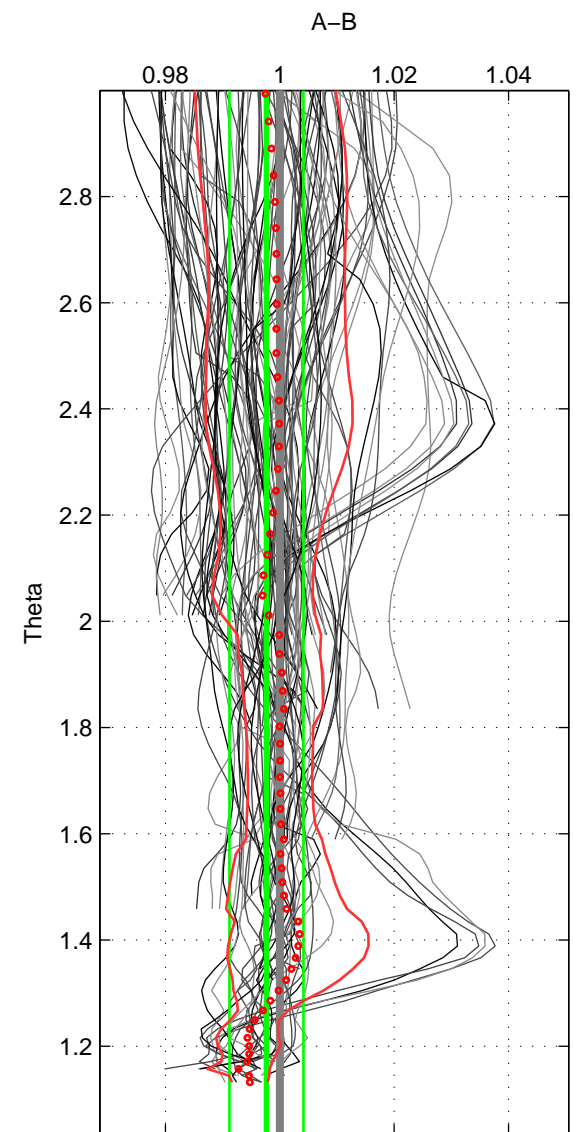

Cruise A (red). Date: Feb 2008 Cruisename: 717-49UP20080122

Cruise B (blue). Date: Jul 2010 Cruisename: 718-49UP20100706

*** "Favourite" values are means of spaces 1 2.

	Offset	O.StDev	Ratio	R.Stdev	Rating
SIGMA:	-0.002	0.007	0.999	0.003	5
THETA:	-0.006	0.016	0.998	0.006	5
DEPTH:	-0.004	0.008	0.999	0.003	4
FAV. :	-0.004	0.012	0.999	0.005	5

Profiles of A: 20
 Profiles of B: 82
 Diff profs : 100
 WMoffset (A-B): -0.0017515
 WMoffset stdev: 0.007104
 WMratio (A/B): 0.99934
 WMratio stdev: 0.0028314

Quality (1-5): 5

Profiles of A: 20
 Profiles of B: 82
 Diff profs : 100
 WMoffset (A-B): -0.0062544
 WMoffset stdev: 0.016402
 WMratio (A/B): 0.99767
 WMratio stdev: 0.0064678

Quality (1-5): 5

Profiles of A: 20
 Profiles of B: 82
 Diff profs : 100
 WMoffset (A-B): -0.0037832
 WMoffset stdev: 0.0076603
 WMratio (A/B): 0.99854
 WMratio stdev: 0.0030359

Quality (1-5): 4