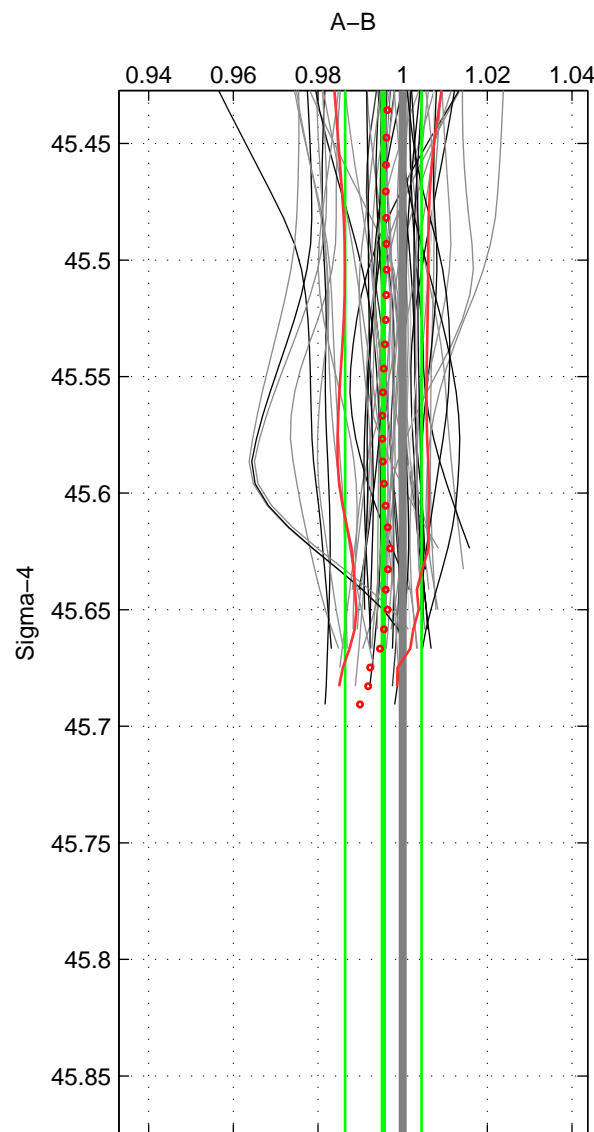

Cruise A (red). Date: Feb 2004 Cruisename: 664-49UF20040120

Cruise B (blue). Date: Feb 2008 Cruisename: 717-49UP20080122

*** "Favourite" values are means of spaces 1 2.

	Offset	O.StDev	Ratio	R.Stdev	Rating
SIGMA:	-0.013	0.025	0.995	0.009	5
THETA:	-0.013	0.028	0.995	0.010	5
DEPTH:	-0.013	0.003	0.995	0.001	3
FAV.:	-0.013	0.027	0.995	0.010	5

Profiles of A: 38
 Profiles of B: 20
 Diff profs : 57
 WMoffset (A-B): -0.01287
 WMoffset stdev: 0.024913
 WMratio (A/B): 0.9954
 WMratio stdev: 0.0090275

Quality (1-5): 5

Profiles of A: 38
 Profiles of B: 20
 Diff profs : 57
 WMoffset (A-B): -0.013102
 WMoffset stdev: 0.028238
 WMratio (A/B): 0.99534
 WMratio stdev: 0.010179

Quality (1-5): 5

Profiles of A: 38
 Profiles of B: 20
 Diff profs : 57
 WMoffset (A-B): -0.013243
 WMoffset stdev: 0.0027984
 WMratio (A/B): 0.99526
 WMratio stdev: 0.00099934

Quality (1-5): 3

Please note that statistics are bad.