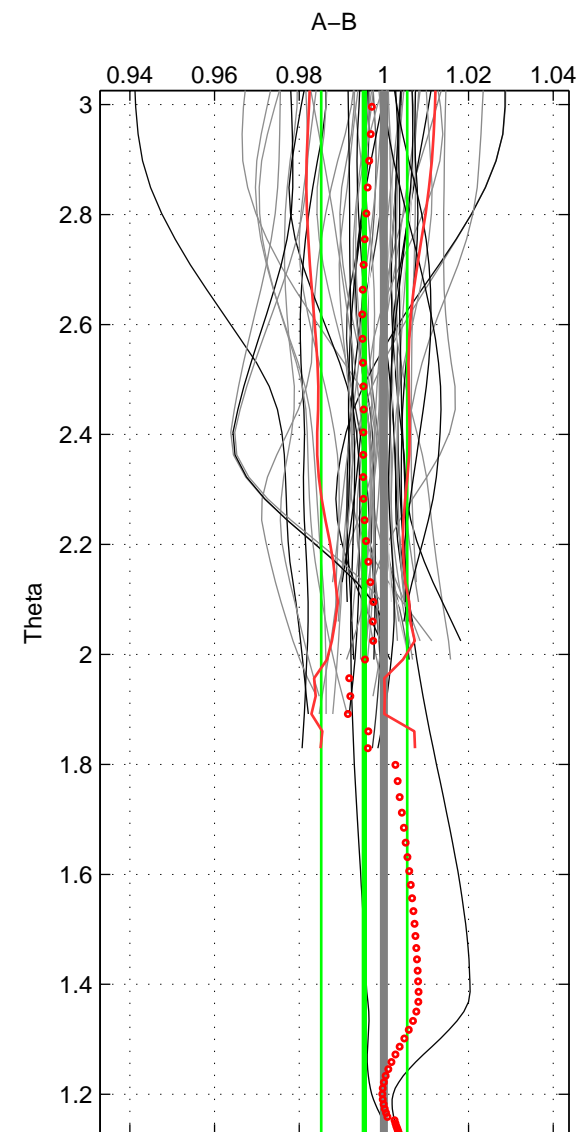

Cruise A (red). Date: Feb 2004 Cruisename: 664-49UF20040120

Cruise B (blue). Date: Feb 2008 Cruisename: 717-49UP20080122

*** "Favourite" values are means of spaces 1 2.

	Offset	O.StDev	Ratio	R.Stdev	Rating
SIGMA:	-0.013	0.025	0.995	0.009	5
THETA:	-0.013	0.028	0.995	0.010	5
DEPTH:	-0.013	0.003	0.995	0.001	3
FAV.:	-0.013	0.027	0.995	0.010	5

Profiles of A: 38
 Profiles of B: 20
 Diff profs : 57
 WMoffset (A-B): -0.01287
 WMoffset stdev: 0.024913
 WMratio (A/B): 0.9954
 WMratio stdev: 0.0090275

Quality (1-5): 5

Profiles of A: 38
 Profiles of B: 20
 Diff profs : 57
 WMoffset (A-B): -0.013102
 WMoffset stdev: 0.028238
 WMratio (A/B): 0.99534
 WMratio stdev: 0.010179

Quality (1-5): 5

Profiles of A: 38
 Profiles of B: 20
 Diff profs : 57
 WMoffset (A-B): -0.013243
 WMoffset stdev: 0.0027984
 WMratio (A/B): 0.99526
 WMratio stdev: 0.00099934

Quality (1-5): 3

Please note that statistics are bad.