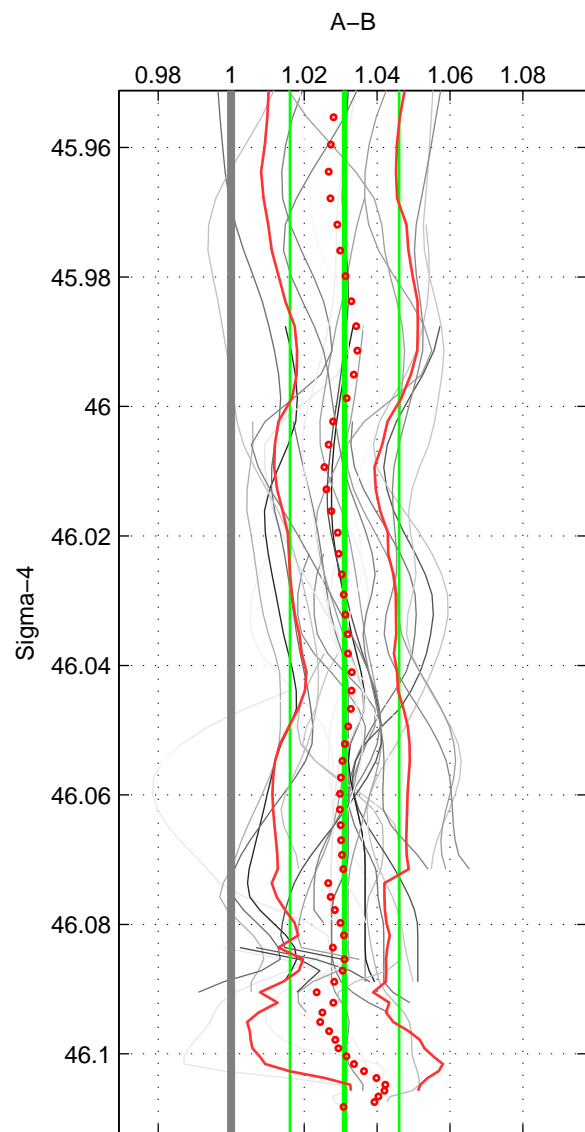

Cruise A (red). Date: Dec 1983 Cruisename: 222-316N19831007

Cruise B (blue). Date: Apr 1995 Cruisename: 320-74JC19950320

\*\*\* "Favourite" values are means of spaces 1 2 3.

	Offset	O.StDev	Ratio	R.Stdev	Rating
SIGMA:	0.068	0.032	1.031	0.015	5
THETA:	0.068	0.032	1.031	0.015	5
DEPTH:	0.063	0.031	1.029	0.015	5
FAV.:	0.066	0.032	1.030	0.015	5

Profiles of A: 5  
 Profiles of B: 12  
 Diff profs : 34  
 WMoffset (A-B): 0.067674  
 WMoffset stdev: 0.032013  
 WMratio (A/B): 1.0311  
 WMratio stdev: 0.014951

Quality (1-5): 5

Profiles of A: 5  
 Profiles of B: 12  
 Diff profs : 34  
 WMoffset (A-B): 0.068196  
 WMoffset stdev: 0.032225  
 WMratio (A/B): 1.0313  
 WMratio stdev: 0.015058

Quality (1-5): 5

Profiles of A: 5  
 Profiles of B: 12  
 Diff profs : 34  
 WMoffset (A-B): 0.062745  
 WMoffset stdev: 0.031276  
 WMratio (A/B): 1.0288  
 WMratio stdev: 0.014533

Quality (1-5): 5