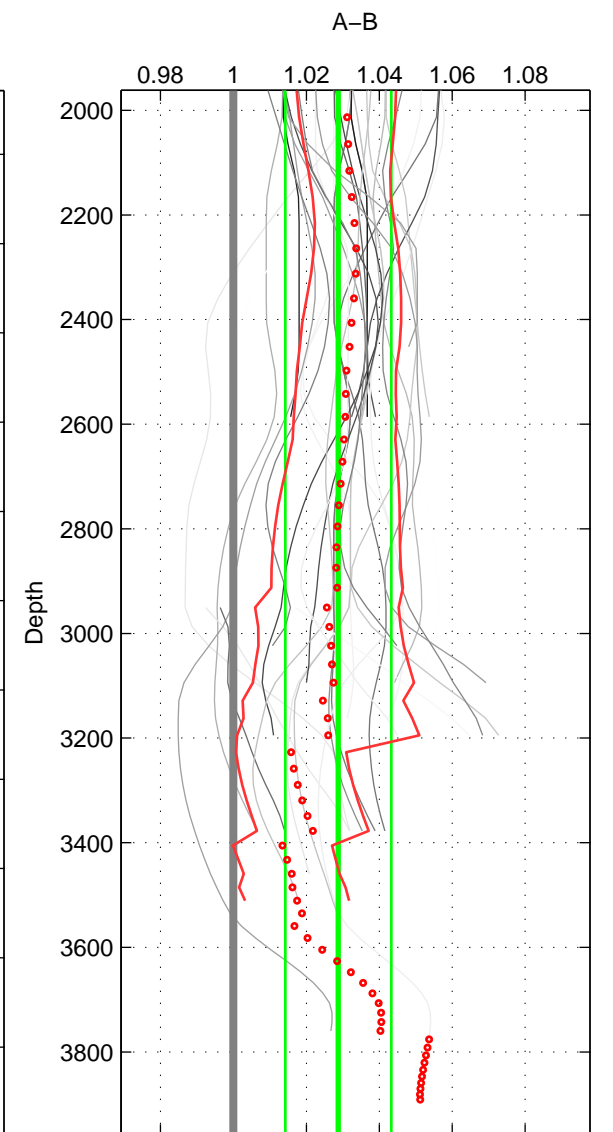

Cruise A (red). Date: Dec 1983 Cruisename: 222-316N19831007

Cruise B (blue). Date: Apr 1995 Cruisename: 320-74JC19950320

\*\*\* "Favourite" values are means of spaces 1 2 3.

	Offset	O.StDev	Ratio	R.Stdev	Rating
SIGMA:	0.068	0.032	1.031	0.015	5
THETA:	0.068	0.032	1.031	0.015	5
DEPTH:	0.063	0.031	1.029	0.015	5
FAV.:	0.066	0.032	1.030	0.015	5

Profiles of A: 5  
 Profiles of B: 12  
 Diff profs : 34  
 WMoffset (A-B): 0.067674  
 WMoffset stdev: 0.032013  
 WMratio (A/B): 1.0311  
 WMratio stdev: 0.014951

Quality (1-5): 5

Profiles of A: 5  
 Profiles of B: 12  
 Diff profs : 34  
 WMoffset (A-B): 0.068196  
 WMoffset stdev: 0.032225  
 WMratio (A/B): 1.0313  
 WMratio stdev: 0.015058

Quality (1-5): 5

Profiles of A: 5  
 Profiles of B: 12  
 Diff profs : 34  
 WMoffset (A-B): 0.062745  
 WMoffset stdev: 0.031276  
 WMratio (A/B): 1.0288  
 WMratio stdev: 0.014533

Quality (1-5): 5