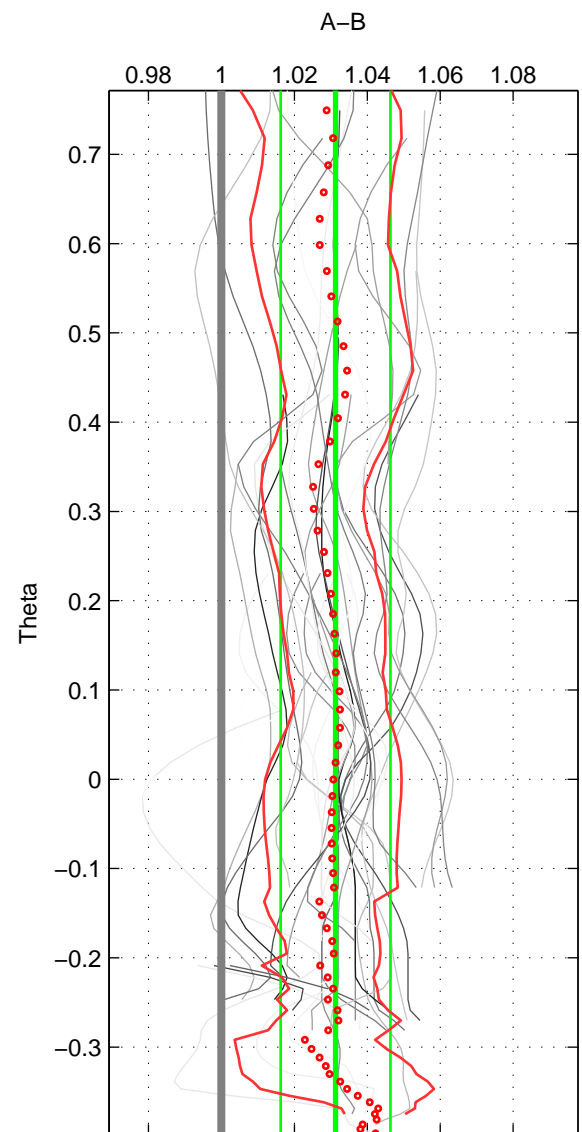

Cruise A (red). Date: Dec 1983 Cruisename: 222-316N19831007

Cruise B (blue). Date: Apr 1995 Cruisename: 320-74JC19950320

\*\*\* "Favourite" values are means of spaces 1 2 3.

	Offset	O.StDev	Ratio	R.Stdev	Rating
SIGMA:	0.068	0.032	1.031	0.015	5
THETA:	0.068	0.032	1.031	0.015	5
DEPTH:	0.063	0.031	1.029	0.015	5
FAV.:	0.066	0.032	1.030	0.015	5

Profiles of A: 5  
 Profiles of B: 12  
 Diff profs : 34  
 WMoffset (A-B): 0.067674  
 WMoffset stdev: 0.032013  
 WMratio (A/B): 1.0311  
 WMratio stdev: 0.014951

Quality (1-5): 5

Profiles of A: 5  
 Profiles of B: 12  
 Diff profs : 34  
 WMoffset (A-B): 0.068196  
 WMoffset stdev: 0.032225  
 WMratio (A/B): 1.0313  
 WMratio stdev: 0.015058

Quality (1-5): 5

Profiles of A: 5  
 Profiles of B: 12  
 Diff profs : 34  
 WMoffset (A-B): 0.062745  
 WMoffset stdev: 0.031276  
 WMratio (A/B): 1.0288  
 WMratio stdev: 0.014533

Quality (1-5): 5