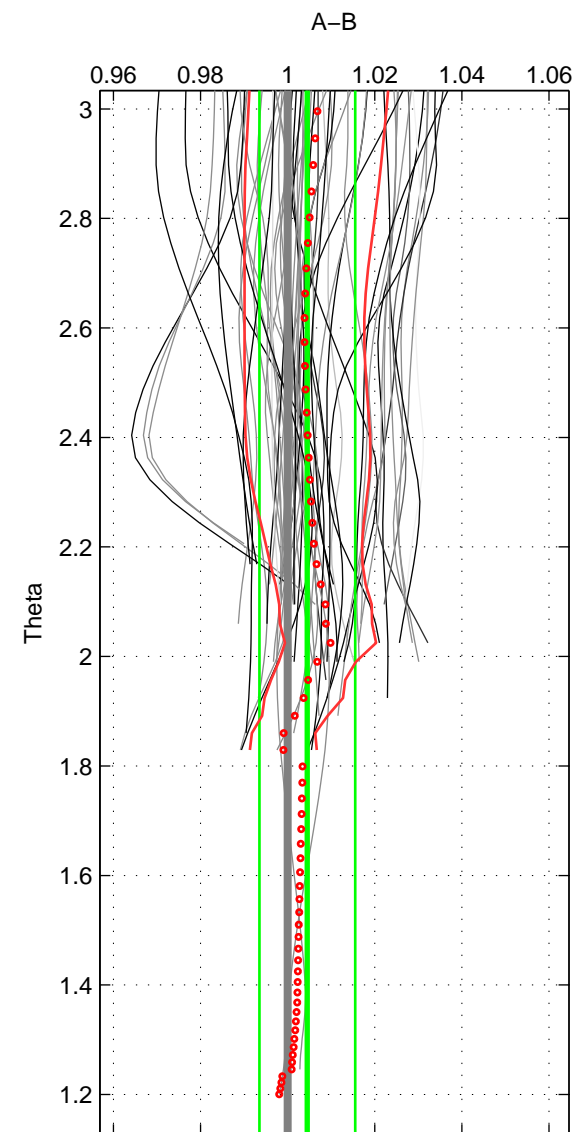

Cruise A (red). Date: Feb 2006 Cruisename: 670-49UF20060118

Cruise B (blue). Date: Feb 2008 Cruisename: 717-49UP20080122

*** "Favourite" values are means of spaces 1 2.

	Offset	O.StDev	Ratio	R.Stdev	Rating
SIGMA:	0.010	0.029	1.004	0.011	5
THETA:	0.012	0.030	1.005	0.011	5
DEPTH:	0.016	0.002	1.006	0.001	3
FAV.:	0.011	0.030	1.004	0.011	5

Profiles of A: 37
 Profiles of B: 20
 Diff profs : 56
 WMoffset (A-B): 0.010367
 WMoffset stdev: 0.029135
 WMratio (A/B): 1.0038
 WMratio stdev: 0.010633

Quality (1-5): 5

Profiles of A: 37
 Profiles of B: 20
 Diff profs : 56
 WMoffset (A-B): 0.012345
 WMoffset stdev: 0.030239
 WMratio (A/B): 1.0045
 WMratio stdev: 0.011005

Quality (1-5): 5

Please note that statistics are bad.

Profiles of A: 37
 Profiles of B: 20
 Diff profs : 56
 WMoffset (A-B): 0.015819
 WMoffset stdev: 0.0017441
 WMratio (A/B): 1.0057
 WMratio stdev: 0.00064467