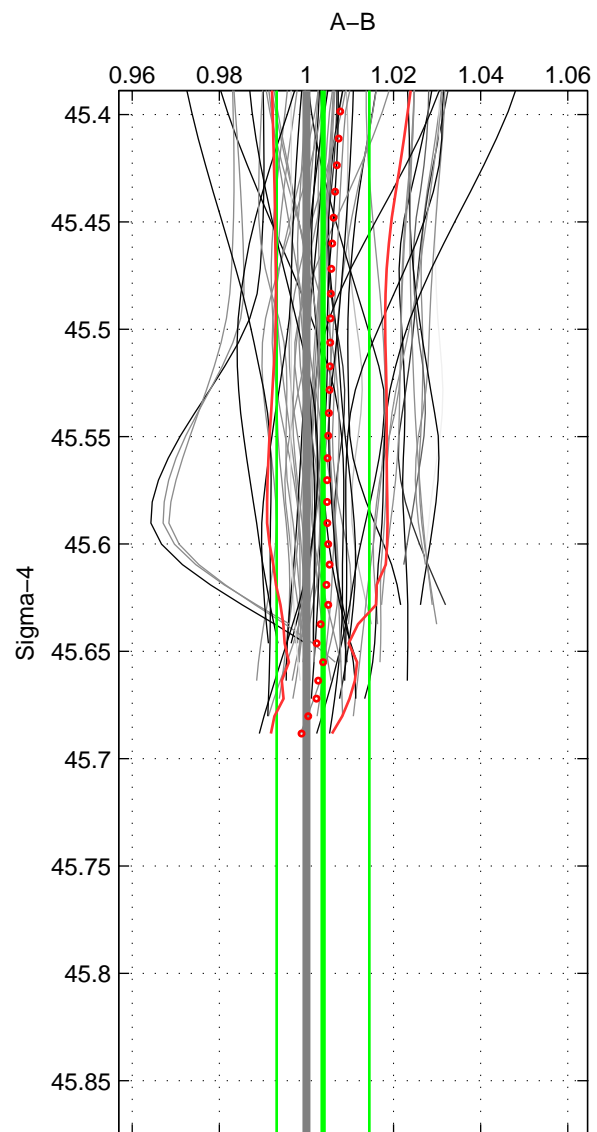

Cruise A (red). Date: Feb 2006 Cruisename: 670-49UF20060118

Cruise B (blue). Date: Feb 2008 Cruisename: 717-49UP20080122

*** "Favourite" values are means of spaces 1 2.

	Offset	O.StDev	Ratio	R.Stdev	Rating
SIGMA:	0.010	0.029	1.004	0.011	5
THETA:	0.012	0.030	1.005	0.011	5
DEPTH:	0.016	0.002	1.006	0.001	3
FAV.:	0.011	0.030	1.004	0.011	5

Profiles of A: 37
 Profiles of B: 20
 Diff profs : 56
 WMoffset (A-B): 0.010367
 WMoffset stdev: 0.029135
 WMratio (A/B): 1.0038
 WMratio stdev: 0.010633

Quality (1-5): 5

Profiles of A: 37
 Profiles of B: 20
 Diff profs : 56
 WMoffset (A-B): 0.012345
 WMoffset stdev: 0.030239
 WMratio (A/B): 1.0045
 WMratio stdev: 0.011005

Quality (1-5): 5

Please note that statistics are bad.

Profiles of A: 37
 Profiles of B: 20
 Diff profs : 56
 WMoffset (A-B): 0.015819
 WMoffset stdev: 0.0017441
 WMratio (A/B): 1.0057
 WMratio stdev: 0.00064467