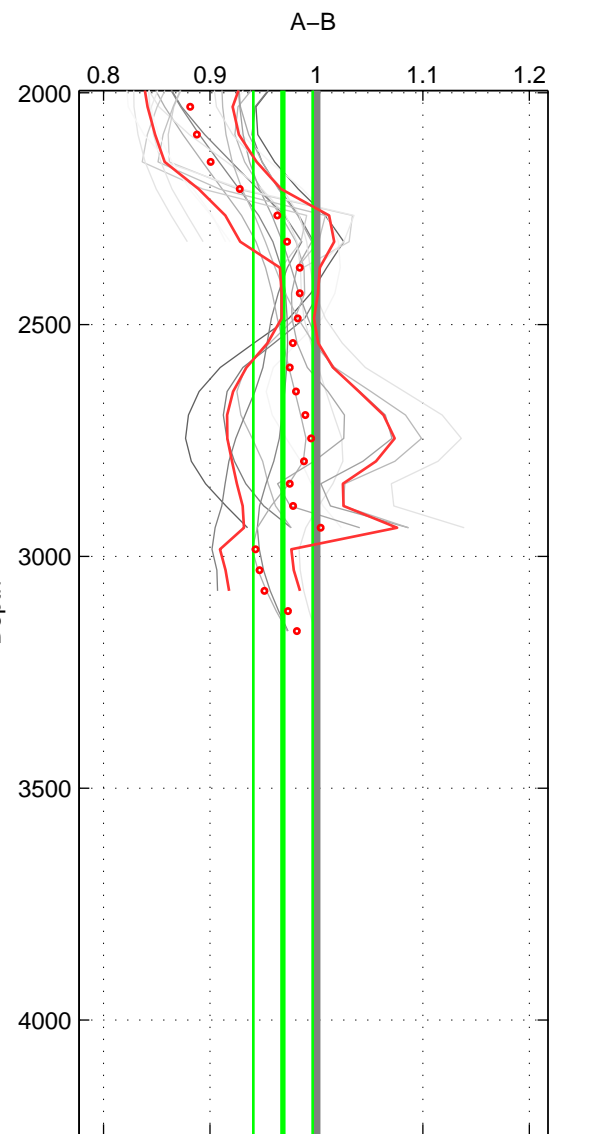

Cruise A (red). Date: Aug 2012 Cruisename: 281-45CE20120105

Cruise B (blue). Date: Jul 1990 Cruisename: 295-64TR19900701

*** "Favourite" values are means of spaces 1 2.

	Offset	O.StDev	Ratio	R.Stdev	Rating
SIGMA:	-0.107	0.030	0.919	0.021	4
THETA:	-0.120	0.035	0.911	0.024	4
DEPTH:	-0.037	0.033	0.969	0.028	3
FAV. :	-0.114	0.033	0.915	0.023	4

Profiles of A: 5
 Profiles of B: 4
 Diff profs : 20
 WMoffset (A-B): -0.10698
 WMoffset stdev: 0.030249
 WMratio (A/B): 0.919
 WMratio stdev: 0.021328

Quality (1-5): 4

Profiles of A: 5
 Profiles of B: 4
 Diff profs : 20
 WMoffset (A-B): -0.12023
 WMoffset stdev: 0.035107
 WMratio (A/B): 0.91071
 WMratio stdev: 0.024156

Quality (1-5): 4

Profiles of A: 5
 Profiles of B: 4
 Diff profs : 20
 WMoffset (A-B): -0.037468
 WMoffset stdev: 0.032761
 WMratio (A/B): 0.96865
 WMratio stdev: 0.027876

Quality (1-5): 3