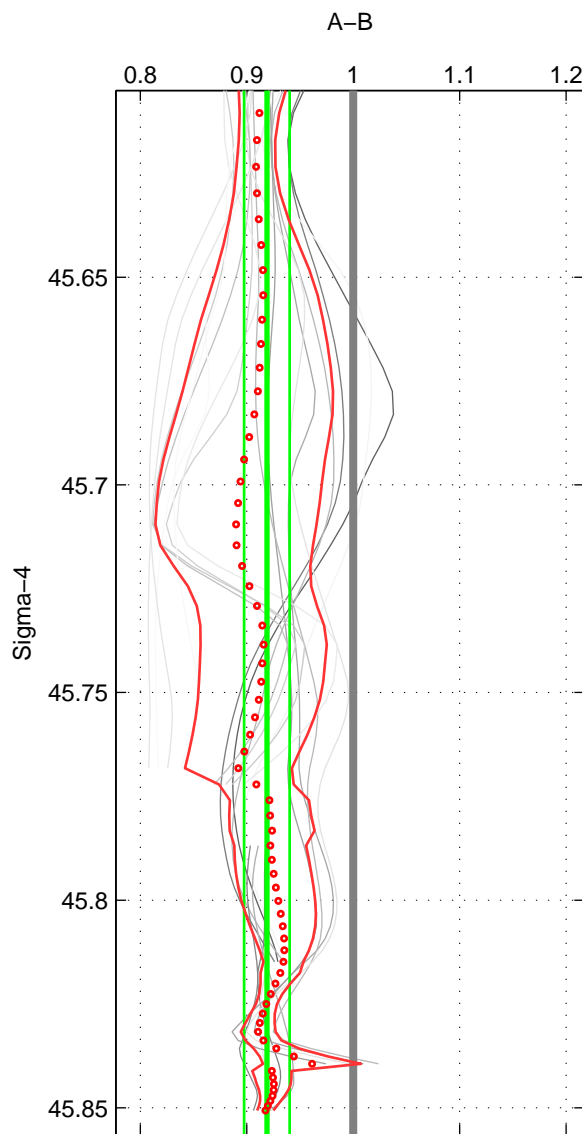

Cruise A (red). Date: Aug 2012 Cruisename: 281-45CE20120105

Cruise B (blue). Date: Jul 1990 Cruisename: 295-64TR19900701

*** "Favourite" values are means of spaces 1 2.

	Offset	O.StDev	Ratio	R.Stdev	Rating
SIGMA:	-0.107	0.030	0.919	0.021	4
THETA:	-0.120	0.035	0.911	0.024	4
DEPTH:	-0.037	0.033	0.969	0.028	3
FAV. :	-0.114	0.033	0.915	0.023	4

Profiles of A: 5
 Profiles of B: 4
 Diff profs : 20
 WMoffset (A-B): -0.10698
 WMoffset stdev: 0.030249
 WMratio (A/B): 0.919
 WMratio stdev: 0.021328

Quality (1-5): 4

Profiles of A: 5
 Profiles of B: 4
 Diff profs : 20
 WMoffset (A-B): -0.12023
 WMoffset stdev: 0.035107
 WMratio (A/B): 0.91071
 WMratio stdev: 0.024156

Quality (1-5): 4

Profiles of A: 5
 Profiles of B: 4
 Diff profs : 20
 WMoffset (A-B): -0.037468
 WMoffset stdev: 0.032761
 WMratio (A/B): 0.96865
 WMratio stdev: 0.027876

Quality (1-5): 3