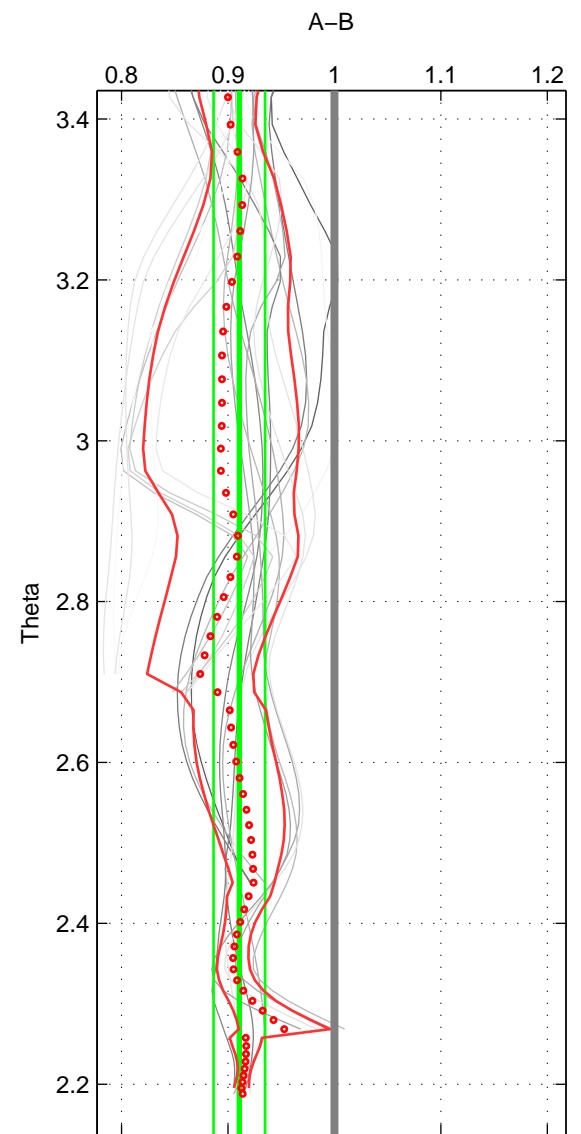

Cruise A (red). Date: Aug 2012 Cruisename: 281-45CE20120105

Cruise B (blue). Date: Jul 1990 Cruisename: 295-64TR19900701

*** "Favourite" values are means of spaces 1 2.

	Offset	O.StDev	Ratio	R.Stdev	Rating
SIGMA:	-0.107	0.030	0.919	0.021	4
THETA:	-0.120	0.035	0.911	0.024	4
DEPTH:	-0.037	0.033	0.969	0.028	3
FAV. :	-0.114	0.033	0.915	0.023	4

Profiles of A: 5
 Profiles of B: 4
 Diff profs : 20
 WMoffset (A-B): -0.10698
 WMoffset stdev: 0.030249
 WMratio (A/B): 0.919
 WMratio stdev: 0.021328

Quality (1-5): 4

Profiles of A: 5
 Profiles of B: 4
 Diff profs : 20
 WMoffset (A-B): -0.12023
 WMoffset stdev: 0.035107
 WMratio (A/B): 0.91071
 WMratio stdev: 0.024156

Quality (1-5): 4

Profiles of A: 5
 Profiles of B: 4
 Diff profs : 20
 WMoffset (A-B): -0.037468
 WMoffset stdev: 0.032761
 WMratio (A/B): 0.96865
 WMratio stdev: 0.027876

Quality (1-5): 3