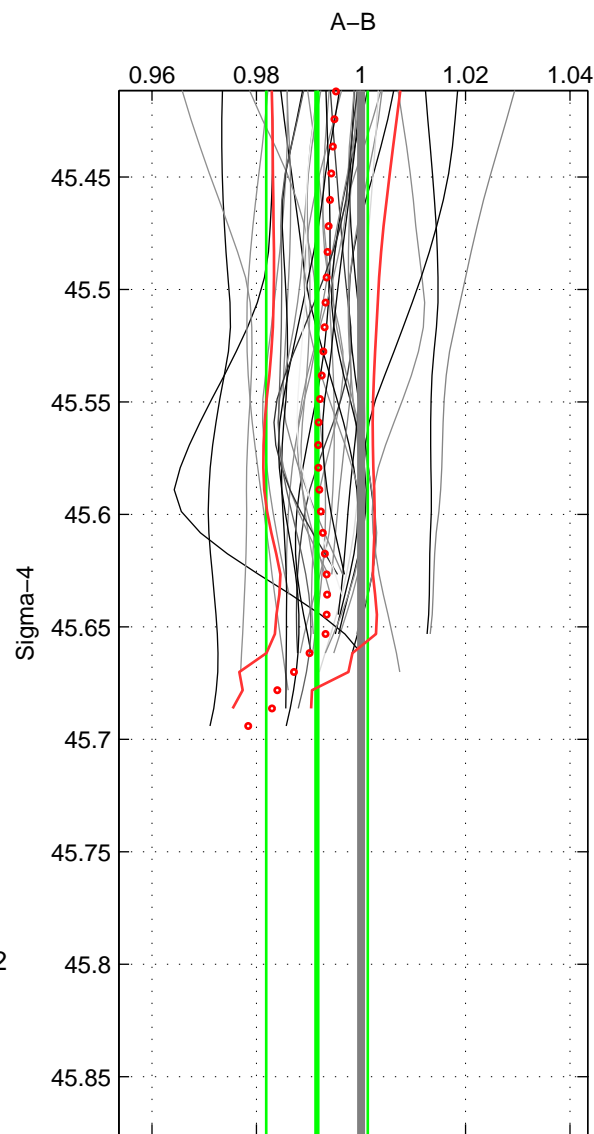

Cruise A (red). Date: Jul 2000 Cruisename: 690-49UP20000620

Cruise B (blue). Date: Feb 2008 Cruisename: 717-49UP20080122

*** "Favourite" values are means of spaces 1 2.

	Offset	O.StDev	Ratio	R.Stdev	Rating
SIGMA:	-0.024	0.027	0.992	0.010	5
THETA:	-0.023	0.028	0.992	0.010	5
DEPTH:	-0.025	0.002	0.991	0.001	3
FAV. :	-0.023	0.028	0.992	0.010	5

Profiles of A: 20
 Profiles of B: 17
 Diff profs : 34
 WMoffset (A-B): -0.023518
 WMoffset stdev: 0.026902
 WMratio (A/B): 0.99157
 WMratio stdev: 0.0097206

Quality (1-5): 5

Profiles of A: 20
 Profiles of B: 17
 Diff profs : 34
 WMoffset (A-B): -0.022827
 WMoffset stdev: 0.028461
 WMratio (A/B): 0.99187
 WMratio stdev: 0.01025

Quality (1-5): 5

Profiles of A: 20
 Profiles of B: 17
 Diff profs : 34
 WMoffset (A-B): -0.024728
 WMoffset stdev: 0.0019298
 WMratio (A/B): 0.99112
 WMratio stdev: 0.00074077

Quality (1-5): 3

Please note that statistics are bad.