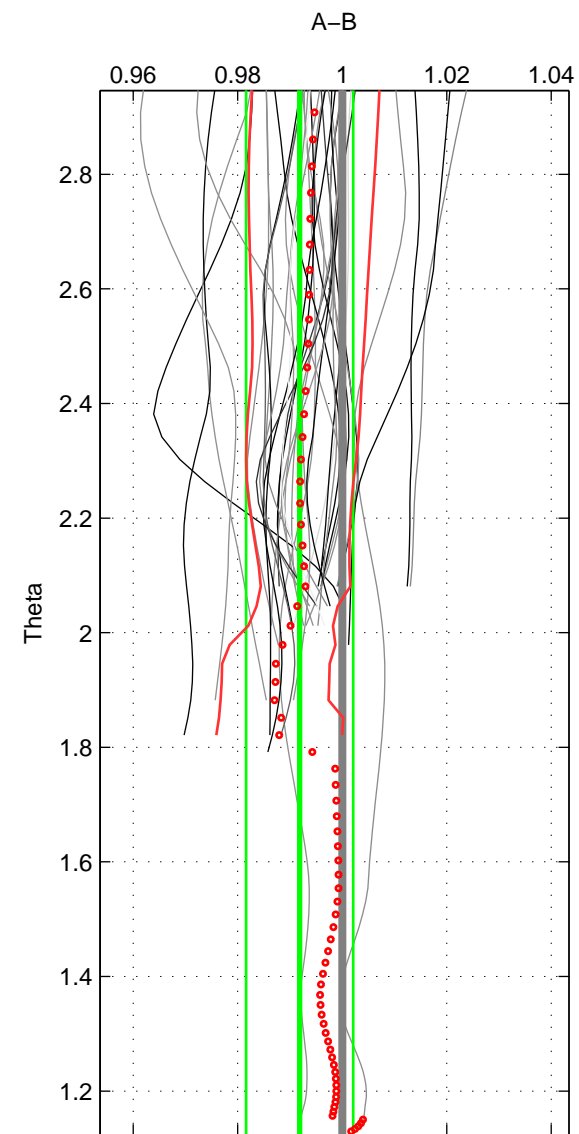

Cruise A (red). Date: Jul 2000 Cruisename: 690-49UP20000620

Cruise B (blue). Date: Feb 2008 Cruisename: 717-49UP20080122

*** "Favourite" values are means of spaces 1 2.

	Offset	O.StDev	Ratio	R.Stdev	Rating
SIGMA:	-0.024	0.027	0.992	0.010	5
THETA:	-0.023	0.028	0.992	0.010	5
DEPTH:	-0.025	0.002	0.991	0.001	3
FAV. :	-0.023	0.028	0.992	0.010	5

Profiles of A: 20
 Profiles of B: 17
 Diff profs : 34
 WMoffset (A-B): -0.023518
 WMoffset stdev: 0.026902
 WMratio (A/B): 0.99157
 WMratio stdev: 0.0097206

Quality (1-5): 5

Profiles of A: 20
 Profiles of B: 17
 Diff profs : 34
 WMoffset (A-B): -0.022827
 WMoffset stdev: 0.028461
 WMratio (A/B): 0.99187
 WMratio stdev: 0.01025

Quality (1-5): 5

Profiles of A: 20
 Profiles of B: 17
 Diff profs : 34
 WMoffset (A-B): -0.024728
 WMoffset stdev: 0.0019298
 WMratio (A/B): 0.99112
 WMratio stdev: 0.00074077

Quality (1-5): 3

Please note that statistics are bad.