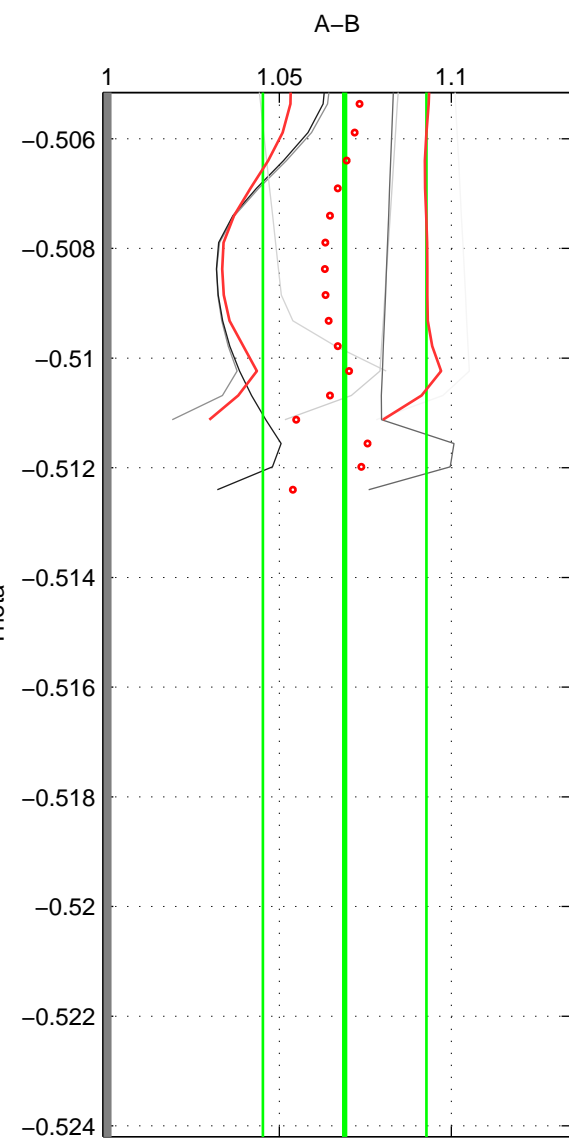

Cruise A (red). Date: Sep 1993 Cruisename: 33-18SN19950803

Cruise B (blue). Date: Aug 2002 Cruisename: 39-18SN20020816

\*\*\* "Favourite" values are means of spaces 1 2.

	Offset	O.StDev	Ratio	R.Stdev	Rating
SIGMA:	0.078	0.014	1.077	0.014	2
THETA:	0.070	0.023	1.069	0.024	2
DEPTH:	0.063	0.010	1.060	0.010	1
FAV.:	0.074	0.019	1.073	0.019	2

Profiles of A: 3  
 Profiles of B: 4  
 Diff profs : 7  
 WMoffset (A-B): 0.078488  
 WMoffset stdev: 0.013867  
 WMratio (A/B): 1.0775  
 WMratio stdev: 0.014489

Quality (1-5): 2

Profiles of A: 3  
 Profiles of B: 3  
 Diff profs : 6  
 WMoffset (A-B): 0.070044  
 WMoffset stdev: 0.023414  
 WMratio (A/B): 1.069  
 WMratio stdev: 0.023782

Quality (1-5): 2

Profiles of A: 3  
 Profiles of B: 4  
 Diff profs : 7  
 WMoffset (A-B): 0.063143  
 WMoffset stdev: 0.009954  
 WMratio (A/B): 1.0605  
 WMratio stdev: 0.009557

Quality (1-5): 1

Please note that statistics are bad.