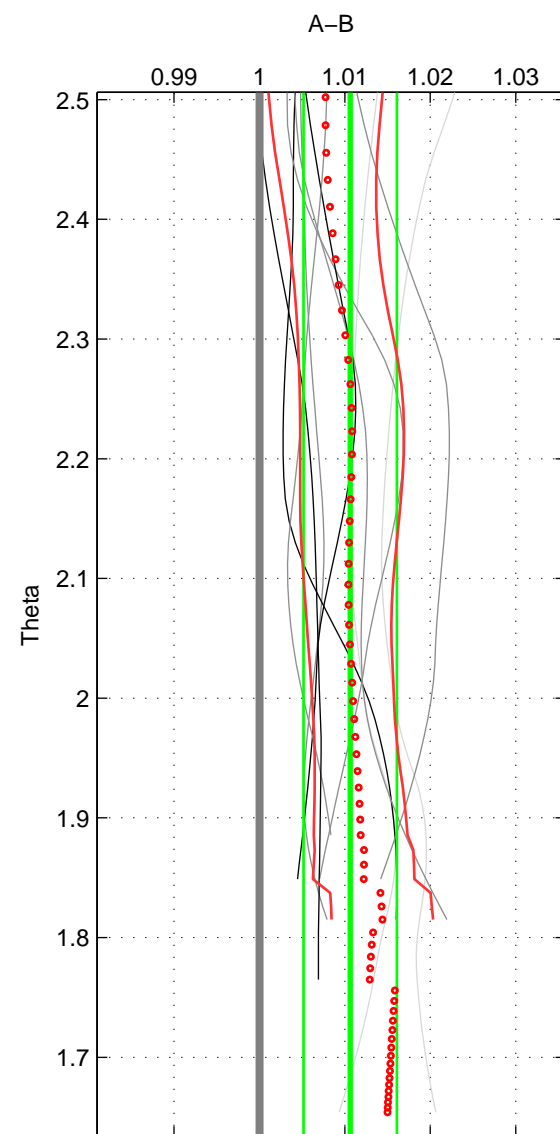

Cruise A (red). Date: Jun 1997 Cruisename: 681-49UP19970530

Cruise B (blue). Date: May 2001 Cruisename: 693-49UP20010424

\*\*\* "Favourite" values are means of spaces 1 2 3.

	Offset	O.StDev	Ratio	R.Stdev	Rating
SIGMA:	0.032	0.017	1.011	0.006	4
THETA:	0.032	0.016	1.011	0.005	4
DEPTH:	0.031	0.026	1.011	0.009	4
FAV.:	0.032	0.020	1.011	0.007	4

Profiles of A: 5  
 Profiles of B: 14  
 Diff profs : 10  
 WMoffset (A-B): 0.032418  
 WMoffset stdev: 0.016575  
 WMratio (A/B): 1.0108  
 WMratio stdev: 0.0055469

Quality (1-5): 4

Profiles of A: 5  
 Profiles of B: 14  
 Diff profs : 10  
 WMoffset (A-B): 0.031935  
 WMoffset stdev: 0.01637  
 WMratio (A/B): 1.0106  
 WMratio stdev: 0.005472

Quality (1-5): 4

Profiles of A: 5  
 Profiles of B: 14  
 Diff profs : 10  
 WMoffset (A-B): 0.030946  
 WMoffset stdev: 0.026295  
 WMratio (A/B): 1.0105  
 WMratio stdev: 0.0088601

Quality (1-5): 4