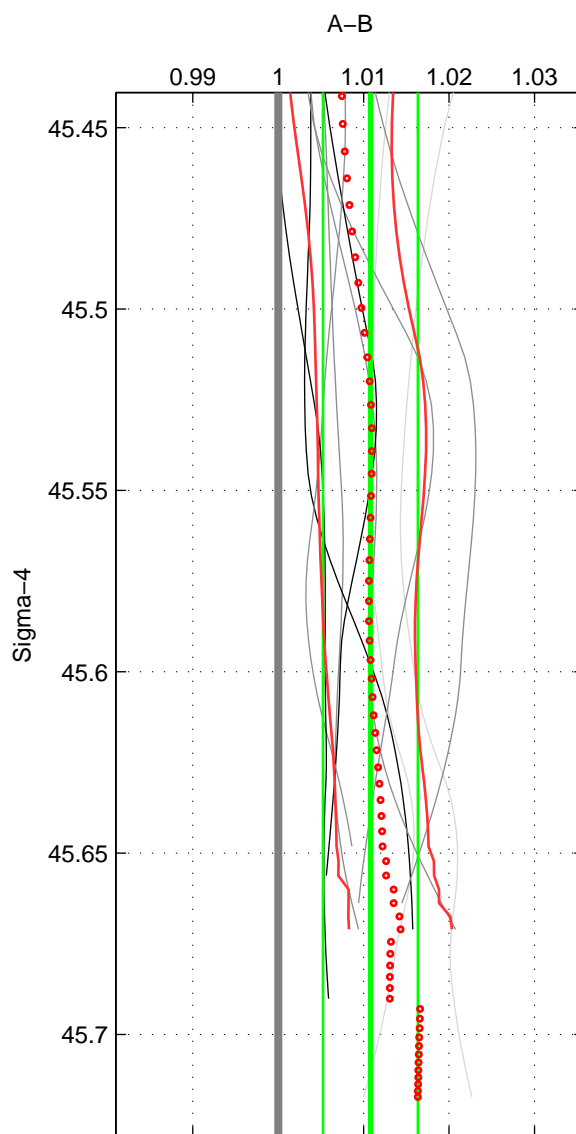

Cruise A (red). Date: Jun 1997 Cruisename: 681-49UP19970530

Cruise B (blue). Date: May 2001 Cruisename: 693-49UP20010424

\*\*\* "Favourite" values are means of spaces 1 2 3.

	Offset	O.StDev	Ratio	R.Stdev	Rating
SIGMA:	0.032	0.017	1.011	0.006	4
THETA:	0.032	0.016	1.011	0.005	4
DEPTH:	0.031	0.026	1.011	0.009	4
FAV.:	0.032	0.020	1.011	0.007	4

Profiles of A: 5  
 Profiles of B: 14  
 Diff profs : 10  
 WMoffset (A-B): 0.032418  
 WMoffset stdev: 0.016575  
 WMratio (A/B): 1.0108  
 WMratio stdev: 0.0055469

Quality (1-5): 4

Profiles of A: 5  
 Profiles of B: 14  
 Diff profs : 10  
 WMoffset (A-B): 0.031935  
 WMoffset stdev: 0.01637  
 WMratio (A/B): 1.0106  
 WMratio stdev: 0.005472

Quality (1-5): 4

Profiles of A: 5  
 Profiles of B: 14  
 Diff profs : 10  
 WMoffset (A-B): 0.030946  
 WMoffset stdev: 0.026295  
 WMratio (A/B): 1.0105  
 WMratio stdev: 0.0088601

Quality (1-5): 4