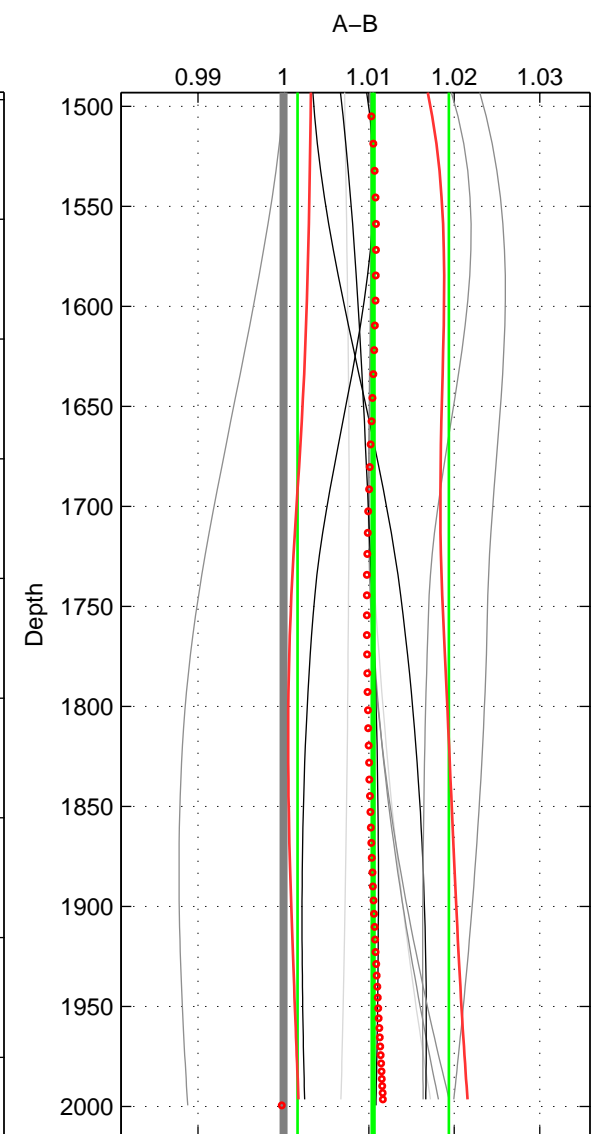

Cruise A (red). Date: Jun 1997 Cruisename: 681-49UP19970530

Cruise B (blue). Date: May 2001 Cruisename: 693-49UP20010424

\*\*\* "Favourite" values are means of spaces 1 2 3.

	Offset	O.StDev	Ratio	R.Stdev	Rating
SIGMA:	0.032	0.017	1.011	0.006	4
THETA:	0.032	0.016	1.011	0.005	4
DEPTH:	0.031	0.026	1.011	0.009	4
FAV.:	0.032	0.020	1.011	0.007	4

Profiles of A: 5  
 Profiles of B: 14  
 Diff profs : 10  
 WMoffset (A-B): 0.032418  
 WMoffset stdev: 0.016575  
 WMratio (A/B): 1.0108  
 WMratio stdev: 0.0055469

Quality (1-5): 4

Profiles of A: 5  
 Profiles of B: 14  
 Diff profs : 10  
 WMoffset (A-B): 0.031935  
 WMoffset stdev: 0.01637  
 WMratio (A/B): 1.0106  
 WMratio stdev: 0.005472

Quality (1-5): 4

Profiles of A: 5  
 Profiles of B: 14  
 Diff profs : 10  
 WMoffset (A-B): 0.030946  
 WMoffset stdev: 0.026295  
 WMratio (A/B): 1.0105  
 WMratio stdev: 0.0088601

Quality (1-5): 4