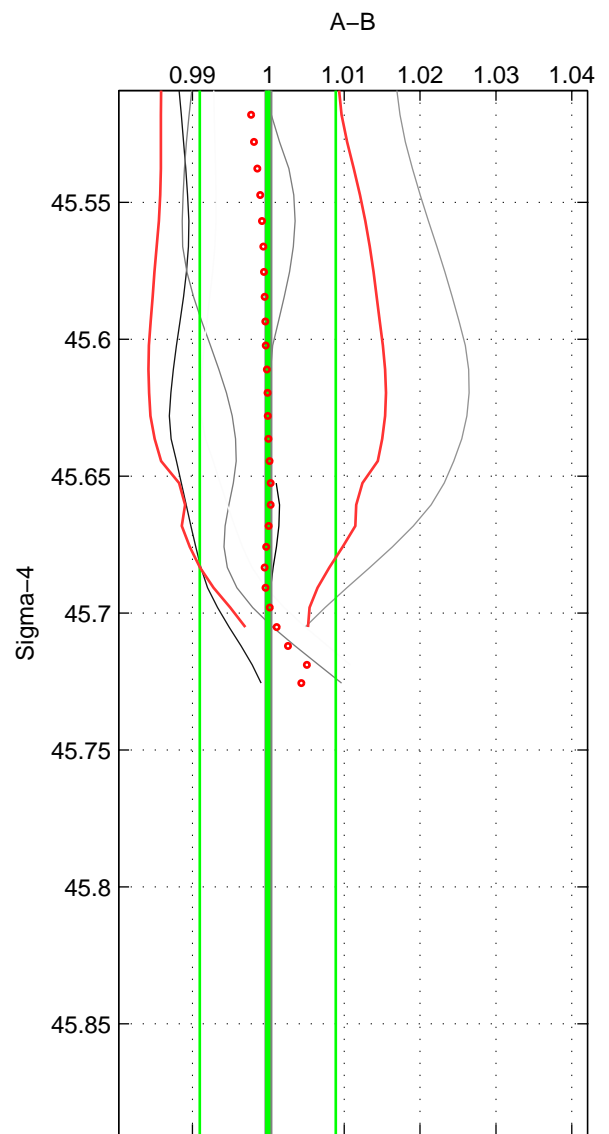

Cruise A (red). Date: May 1999 Cruisename: 584-49NZ19990508

Cruise B (blue). Date: Jun 1997 Cruisename: 681-49UP19970530

*** "Favourite" values are means of spaces 1 2.

	Offset	O.StDev	Ratio	R.Stdev	Rating
SIGMA:	-0.000	0.026	1.000	0.009	4
THETA:	-0.004	0.018	0.999	0.006	4
DEPTH:	-0.002	0.005	0.999	0.002	3
FAV. :	-0.002	0.022	0.999	0.008	4

Profiles of A: 4
 Profiles of B: 5
 Diff profs : 6
 WMoffset (A-B): -0.00033216
 WMoffset stdev: 0.026247
 WMratio (A/B): 0.99992
 WMratio stdev: 0.0089696

Quality (1-5): 4

Profiles of A: 4
 Profiles of B: 5
 Diff profs : 6
 WMoffset (A-B): -0.0042771
 WMoffset stdev: 0.018001
 WMratio (A/B): 0.99856
 WMratio stdev: 0.0061634

Quality (1-5): 4

Profiles of A: 4
 Profiles of B: 5
 Diff profs : 6
 WMoffset (A-B): -0.0019417
 WMoffset stdev: 0.0049196
 WMratio (A/B): 0.99939
 WMratio stdev: 0.0016694

Quality (1-5): 3

Please note that statistics are bad.