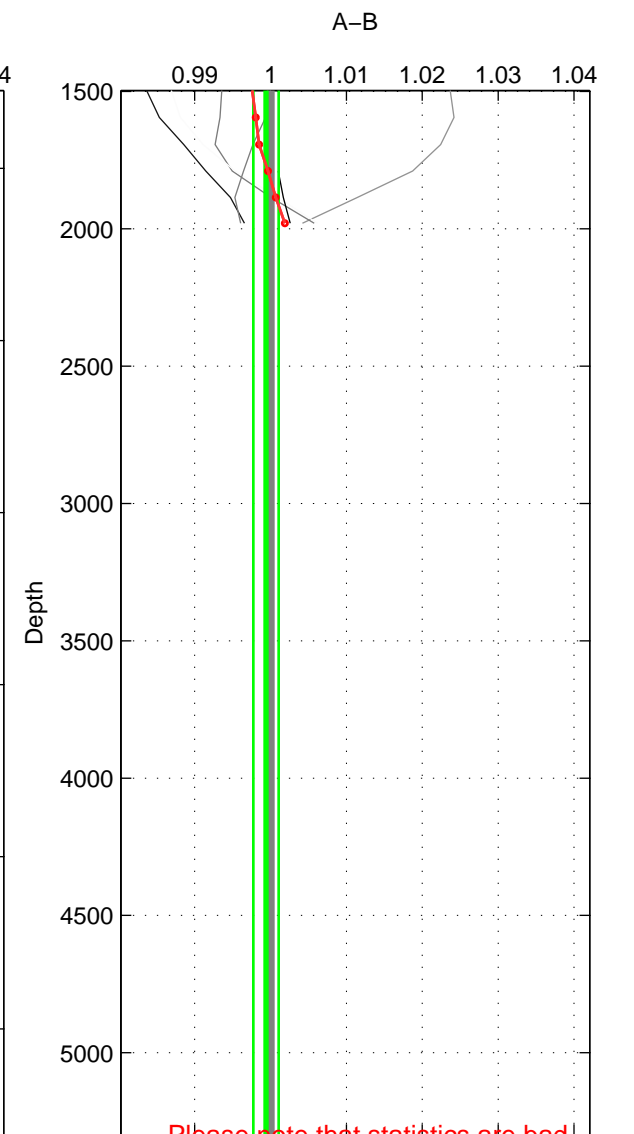

Cruise A (red). Date: May 1999 Cruisename: 584-49NZ19990508

Cruise B (blue). Date: Jun 1997 Cruisename: 681-49UP19970530

*** "Favourite" values are means of spaces 1 2.

	Offset	O.StDev	Ratio	R.Stdev	Rating
SIGMA:	-0.000	0.026	1.000	0.009	4
THETA:	-0.004	0.018	0.999	0.006	4
DEPTH:	-0.002	0.005	0.999	0.002	3
FAV. :	-0.002	0.022	0.999	0.008	4

Profiles of A: 4
 Profiles of B: 5
 Diff profs : 6
 WMoffset (A-B): -0.00033216
 WMoffset stdev: 0.026247
 WMratio (A/B): 0.99992
 WMratio stdev: 0.0089696

Quality (1-5): 4

Profiles of A: 4
 Profiles of B: 5
 Diff profs : 6
 WMoffset (A-B): -0.0042771
 WMoffset stdev: 0.018001
 WMratio (A/B): 0.99856
 WMratio stdev: 0.0061634

Quality (1-5): 4

Profiles of A: 4
 Profiles of B: 5
 Diff profs : 6
 WMoffset (A-B): -0.0019417
 WMoffset stdev: 0.0049196
 WMratio (A/B): 0.99939
 WMratio stdev: 0.0016694

Quality (1-5): 3

Please note that statistics are bad.