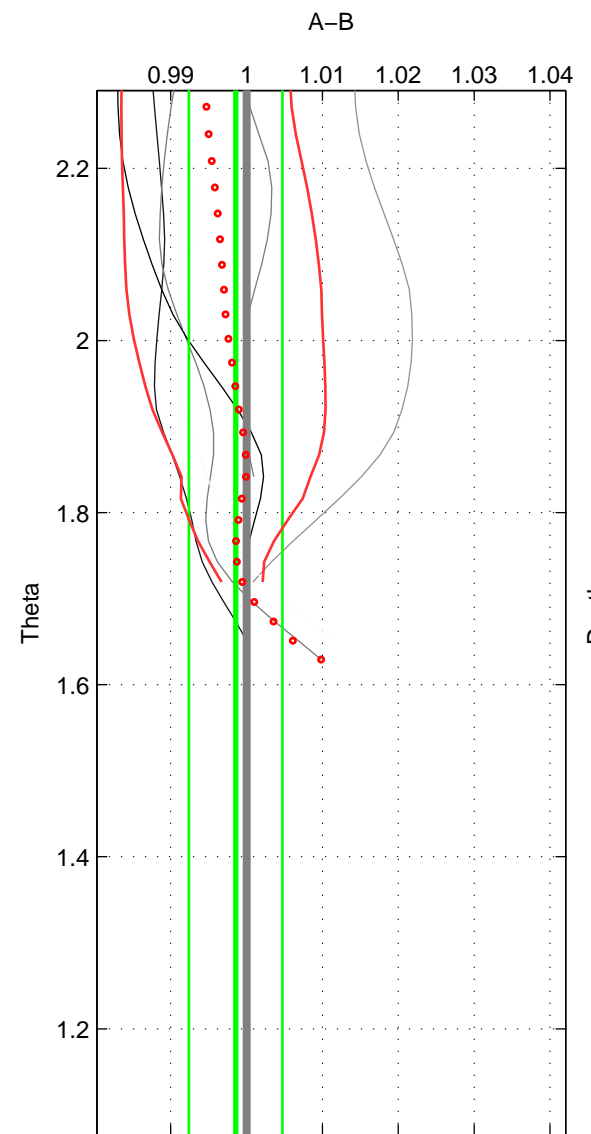

Cruise A (red). Date: May 1999 Cruisename: 584-49NZ19990508

Cruise B (blue). Date: Jun 1997 Cruisename: 681-49UP19970530

*** "Favourite" values are means of spaces 1 2.

	Offset	O.StDev	Ratio	R.Stdev	Rating
SIGMA:	-0.000	0.026	1.000	0.009	4
THETA:	-0.004	0.018	0.999	0.006	4
DEPTH:	-0.002	0.005	0.999	0.002	3
FAV. :	-0.002	0.022	0.999	0.008	4

Profiles of A: 4
 Profiles of B: 5
 Diff profs : 6
 WMoffset (A-B): -0.00033216
 WMoffset stdev: 0.026247
 WMratio (A/B): 0.99992
 WMratio stdev: 0.0089696

Quality (1-5): 4

Profiles of A: 4
 Profiles of B: 5
 Diff profs : 6
 WMoffset (A-B): -0.0042771
 WMoffset stdev: 0.018001
 WMratio (A/B): 0.99856
 WMratio stdev: 0.0061634

Quality (1-5): 4

Profiles of A: 4
 Profiles of B: 5
 Diff profs : 6
 WMoffset (A-B): -0.0019417
 WMoffset stdev: 0.0049196
 WMratio (A/B): 0.99939
 WMratio stdev: 0.0016694

Quality (1-5): 3

Please note that statistics are bad.