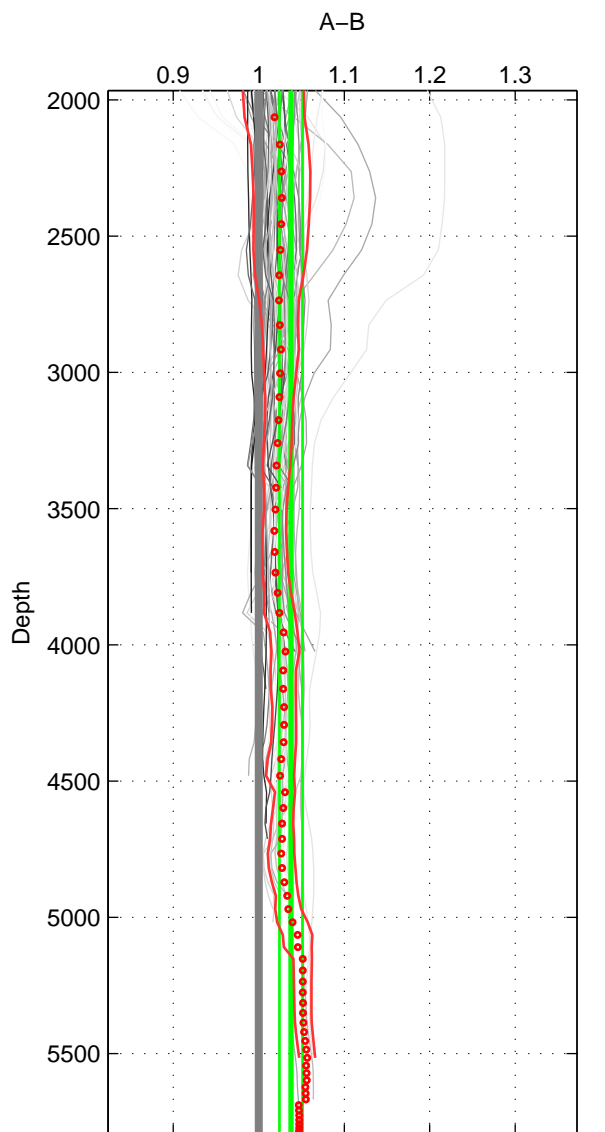

Cruise A (red). Date: Aug 1988 Cruisename: 225-316N19871123.1

Cruise B (blue). Date: Apr 1995 Cruisename: 320-74JC19950320

*** "Favourite" values are means of spaces 1 2 3.

	Offset	O.StDev	Ratio	R.Stdev	Rating
SIGMA:	0.054	0.034	1.025	0.016	5
THETA:	0.057	0.033	1.026	0.015	5
DEPTH:	0.083	0.029	1.038	0.013	5
FAV.:	0.065	0.032	1.030	0.015	5

Profiles of A: 9
 Profiles of B: 26
 Diff profs: 85
 WMoffset (A-B): 0.054043
 WMoffset stdev: 0.034344
 WMratio (A/B): 1.025
 WMratio stdev: 0.015843

Quality (1-5): 5

Profiles of A: 9
 Profiles of B: 26
 Diff profs: 85
 WMoffset (A-B): 0.057291
 WMoffset stdev: 0.03322
 WMratio (A/B): 1.0262
 WMratio stdev: 0.01536

Quality (1-5): 5

Profiles of A: 9
 Profiles of B: 26
 Diff profs: 85
 WMoffset (A-B): 0.08261
 WMoffset stdev: 0.028704
 WMratio (A/B): 1.0376
 WMratio stdev: 0.013458

Quality (1-5): 5