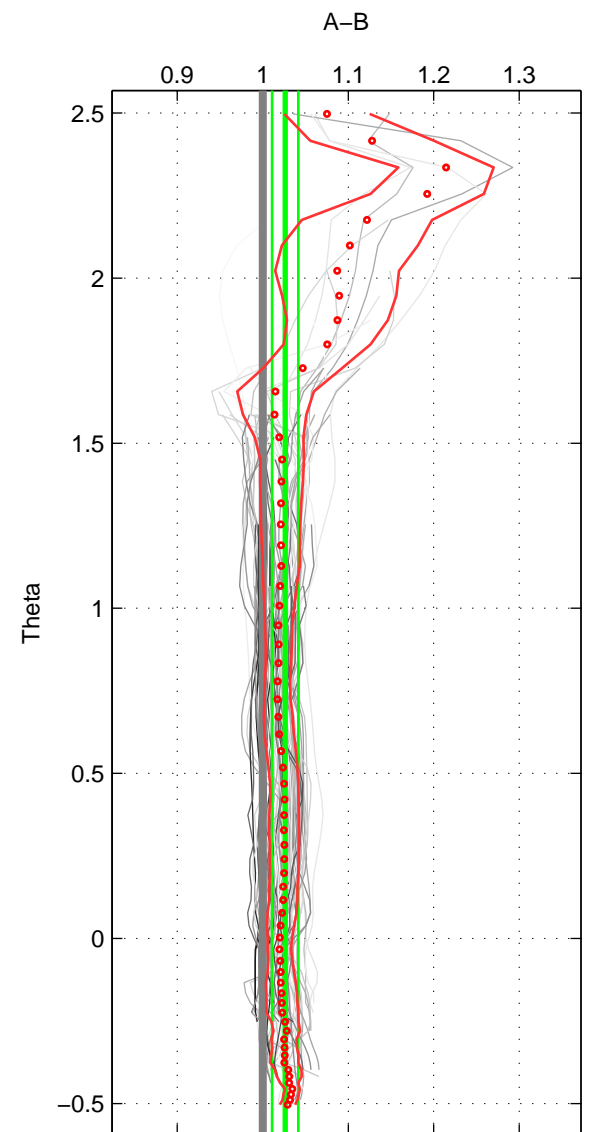

Cruise A (red). Date: Aug 1988 Cruisename: 225-316N19871123.1

Cruise B (blue). Date: Apr 1995 Cruisename: 320-74JC19950320

*** "Favourite" values are means of spaces 1 2 3.

	Offset	O.StDev	Ratio	R.Stdev	Rating
SIGMA:	0.054	0.034	1.025	0.016	5
THETA:	0.057	0.033	1.026	0.015	5
DEPTH:	0.083	0.029	1.038	0.013	5
FAV.:	0.065	0.032	1.030	0.015	5

Profiles of A: 9
 Profiles of B: 26
 Diff profs: 85
 WMoffset (A-B): 0.054043
 WMoffset stdev: 0.034344
 WMratio (A/B): 1.025
 WMratio stdev: 0.015843

Quality (1-5): 5

Profiles of A: 9
 Profiles of B: 26
 Diff profs: 85
 WMoffset (A-B): 0.057291
 WMoffset stdev: 0.03322
 WMratio (A/B): 1.0262
 WMratio stdev: 0.01536

Quality (1-5): 5

Profiles of A: 9
 Profiles of B: 26
 Diff profs: 85
 WMoffset (A-B): 0.08261
 WMoffset stdev: 0.028704
 WMratio (A/B): 1.0376
 WMratio stdev: 0.013458

Quality (1-5): 5