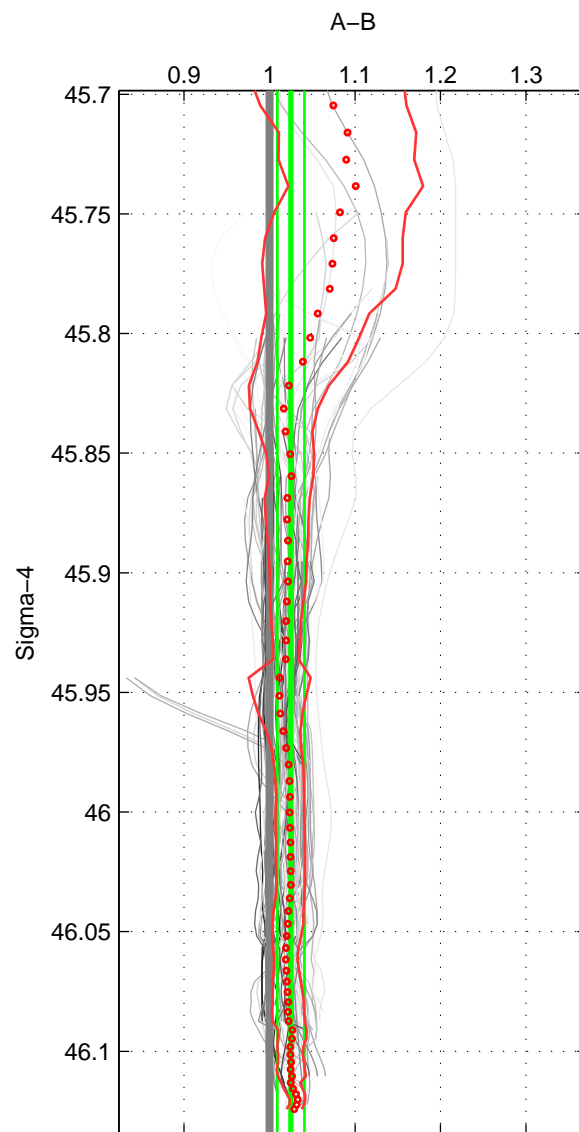

Cruise A (red). Date: Aug 1988 Cruisename: 225-316N19871123.1

Cruise B (blue). Date: Apr 1995 Cruisename: 320-74JC19950320

*** "Favourite" values are means of spaces 1 2 3.

	Offset	O.StDev	Ratio	R.Stdev	Rating
SIGMA:	0.054	0.034	1.025	0.016	5
THETA:	0.057	0.033	1.026	0.015	5
DEPTH:	0.083	0.029	1.038	0.013	5
FAV.:	0.065	0.032	1.030	0.015	5

Profiles of A: 9
 Profiles of B: 26
 Diff profs: 85
 WMoffset (A-B): 0.054043
 WMoffset stdev: 0.034344
 WMratio (A/B): 1.025
 WMratio stdev: 0.015843

Quality (1-5): 5

Profiles of A: 9
 Profiles of B: 26
 Diff profs: 85
 WMoffset (A-B): 0.057291
 WMoffset stdev: 0.03322
 WMratio (A/B): 1.0262
 WMratio stdev: 0.01536

Quality (1-5): 5

Profiles of A: 9
 Profiles of B: 26
 Diff profs: 85
 WMoffset (A-B): 0.08261
 WMoffset stdev: 0.028704
 WMratio (A/B): 1.0376
 WMratio stdev: 0.013458

Quality (1-5): 5