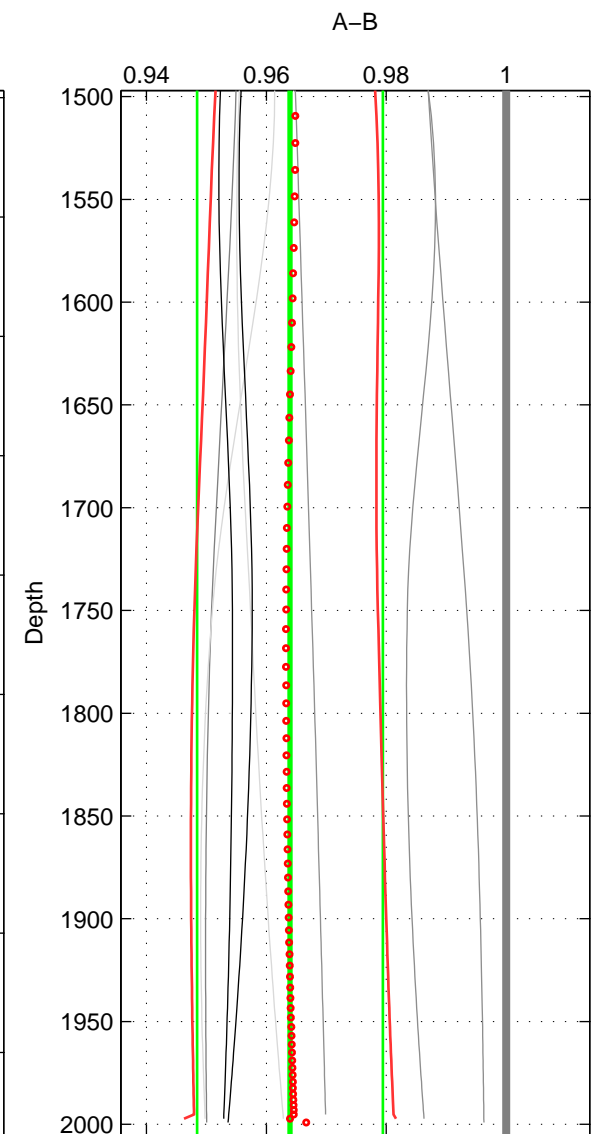

Cruise A (red). Date: Jun 1997 Cruisename: 681-49UP19970530

Cruise B (blue). Date: Jun 2007 Cruisename: 715-49UP20070606

\*\*\* "Favourite" values are means of spaces 1 2 3.

	Offset	O.StDev	Ratio	R.Stdev	Rating
SIGMA:	-0.087	0.029	0.972	0.009	4
THETA:	-0.084	0.026	0.973	0.008	4
DEPTH:	-0.111	0.048	0.964	0.015	4
FAV.:	-0.094	0.034	0.970	0.011	4

Profiles of A: 7  
 Profiles of B: 10  
 Diff profs : 9  
 WMoffset (A-B): -0.086853  
 WMoffset stdev: 0.028577  
 WMratio (A/B): 0.97205  
 WMratio stdev: 0.0090393

Quality (1-5): 4

Profiles of A: 7  
 Profiles of B: 10  
 Diff profs : 9  
 WMoffset (A-B): -0.084395  
 WMoffset stdev: 0.02639  
 WMratio (A/B): 0.97285  
 WMratio stdev: 0.0083355

Quality (1-5): 4

Profiles of A: 7  
 Profiles of B: 10  
 Diff profs : 9  
 WMoffset (A-B): -0.11084  
 WMoffset stdev: 0.047831  
 WMratio (A/B): 0.96395  
 WMratio stdev: 0.01549

Quality (1-5): 4