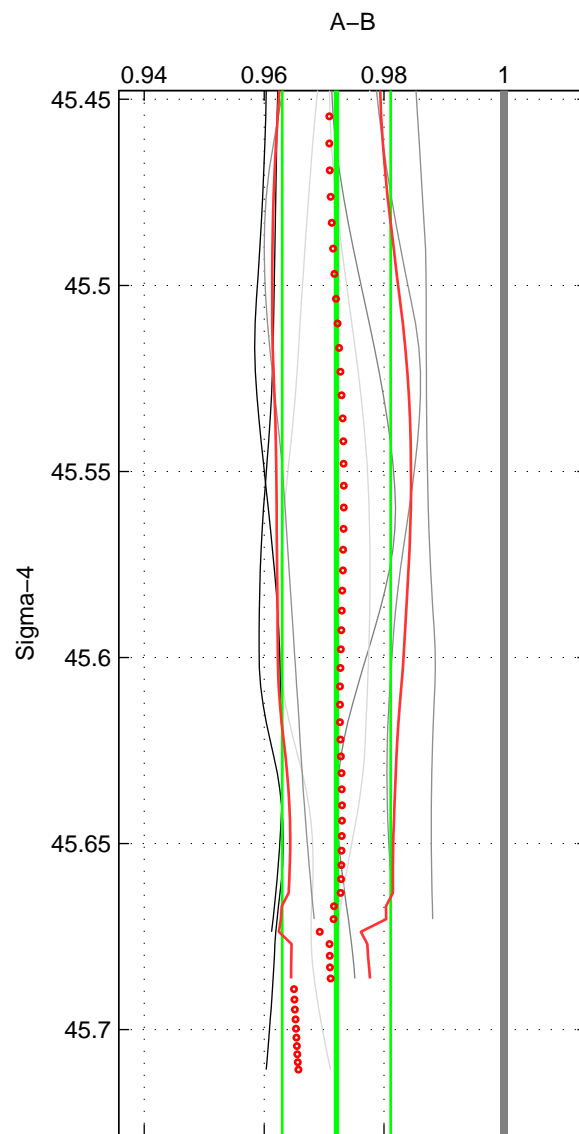

Cruise A (red). Date: Jun 1997 Cruisename: 681-49UP19970530

Cruise B (blue). Date: Jun 2007 Cruisename: 715-49UP20070606

\*\*\* "Favourite" values are means of spaces 1 2 3.

	Offset	O.StDev	Ratio	R.Stdev	Rating
SIGMA:	-0.087	0.029	0.972	0.009	4
THETA:	-0.084	0.026	0.973	0.008	4
DEPTH:	-0.111	0.048	0.964	0.015	4
FAV.:	-0.094	0.034	0.970	0.011	4

Profiles of A: 7  
 Profiles of B: 10  
 Diff profs : 9  
 WMoffset (A-B): -0.086853  
 WMoffset stdev: 0.028577  
 WMratio (A/B): 0.97205  
 WMratio stdev: 0.0090393

Quality (1-5): 4

Profiles of A: 7  
 Profiles of B: 10  
 Diff profs : 9  
 WMoffset (A-B): -0.084395  
 WMoffset stdev: 0.02639  
 WMratio (A/B): 0.97285  
 WMratio stdev: 0.0083355

Quality (1-5): 4

Profiles of A: 7  
 Profiles of B: 10  
 Diff profs : 9  
 WMoffset (A-B): -0.11084  
 WMoffset stdev: 0.047831  
 WMratio (A/B): 0.96395  
 WMratio stdev: 0.01549

Quality (1-5): 4