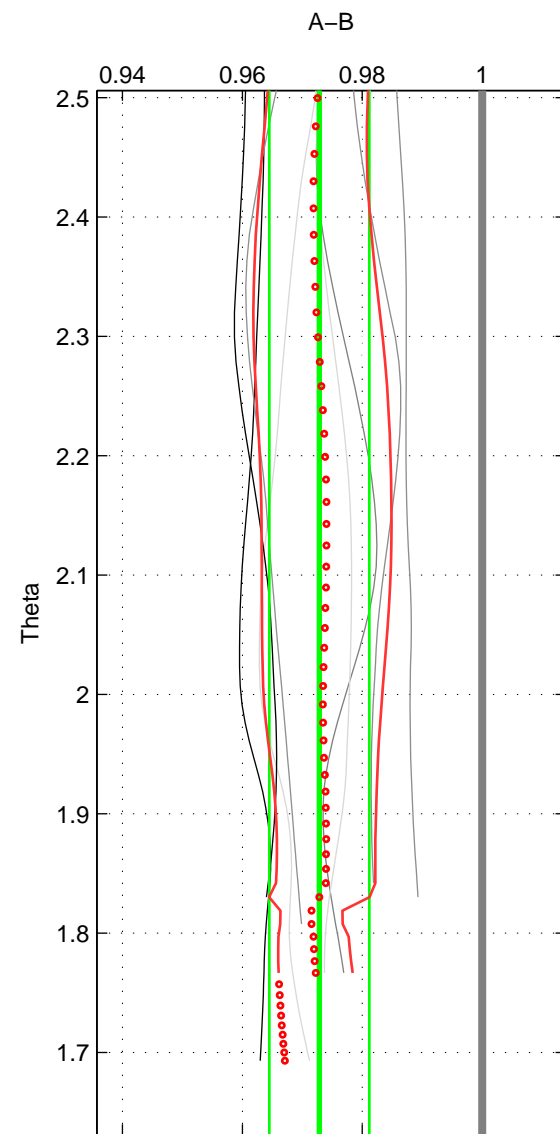

Cruise A (red). Date: Jun 1997 Cruisename: 681-49UP19970530

Cruise B (blue). Date: Jun 2007 Cruisename: 715-49UP20070606

\*\*\* "Favourite" values are means of spaces 1 2 3.

	Offset	O.StDev	Ratio	R.Stdev	Rating
SIGMA:	-0.087	0.029	0.972	0.009	4
THETA:	-0.084	0.026	0.973	0.008	4
DEPTH:	-0.111	0.048	0.964	0.015	4
FAV.:	-0.094	0.034	0.970	0.011	4

Profiles of A: 7  
 Profiles of B: 10  
 Diff profs : 9  
 WMoffset (A-B): -0.086853  
 WMoffset stdev: 0.028577  
 WMratio (A/B): 0.97205  
 WMratio stdev: 0.0090393

Quality (1-5): 4

Profiles of A: 7  
 Profiles of B: 10  
 Diff profs : 9  
 WMoffset (A-B): -0.084395  
 WMoffset stdev: 0.02639  
 WMratio (A/B): 0.97285  
 WMratio stdev: 0.0083355

Quality (1-5): 4

Profiles of A: 7  
 Profiles of B: 10  
 Diff profs : 9  
 WMoffset (A-B): -0.11084  
 WMoffset stdev: 0.047831  
 WMratio (A/B): 0.96395  
 WMratio stdev: 0.01549

Quality (1-5): 4