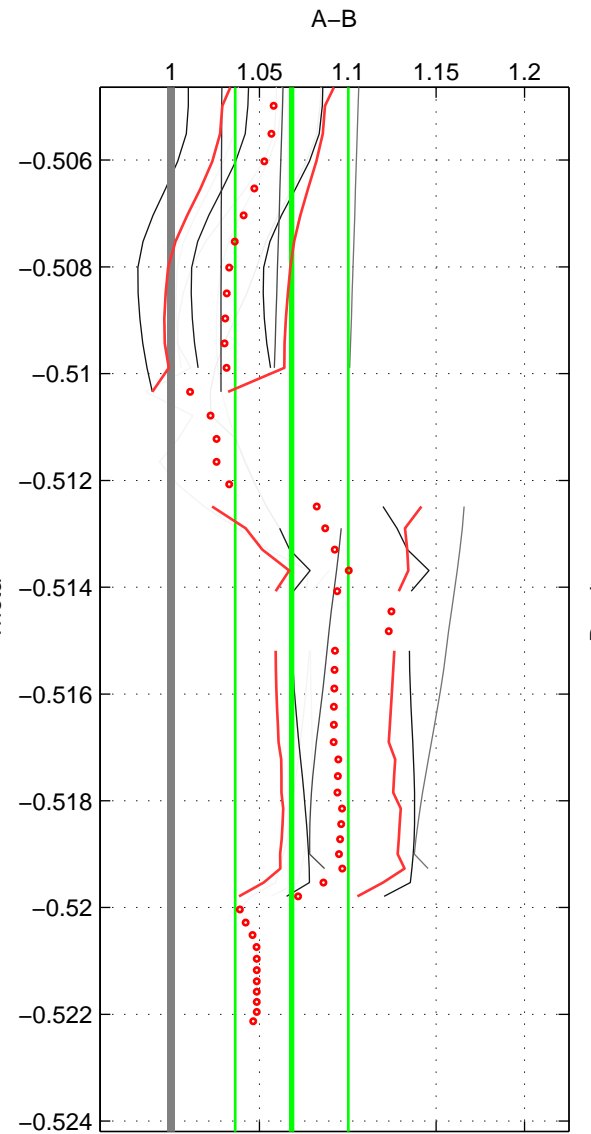

Cruise A (red). Date: Sep 1993 Cruisename: 33-18SN19950803  
 Cruise B (blue). Date: Aug 2007 Cruisename: 45-18SN20070726

\*\*\* "Favourite" values are means of spaces 1 2 3.

	Offset	O.StDev	Ratio	R.Stdev	Rating
SIGMA:	0.093	0.024	1.094	0.026	4
THETA:	0.071	0.030	1.068	0.032	4
DEPTH:	0.087	0.026	1.087	0.027	4
FAV.:	0.084	0.026	1.083	0.028	4

Profiles of A: 3  
 Profiles of B: 8  
 Diff profs: 13  
 WMoffset (A-B): 0.092624  
 WMoffset stdev: 0.023514  
 WMratio (A/B): 1.0937  
 WMratio stdev: 0.025816

Quality (1-5): 4

Profiles of A: 3  
 Profiles of B: 8  
 Diff profs: 13  
 WMoffset (A-B): 0.070907  
 WMoffset stdev: 0.030241  
 WMratio (A/B): 1.0683  
 WMratio stdev: 0.031956

Quality (1-5): 4

Profiles of A: 3  
 Profiles of B: 8  
 Diff profs: 13  
 WMoffset (A-B): 0.087358  
 WMoffset stdev: 0.025509  
 WMratio (A/B): 1.087  
 WMratio stdev: 0.027478

Quality (1-5): 4