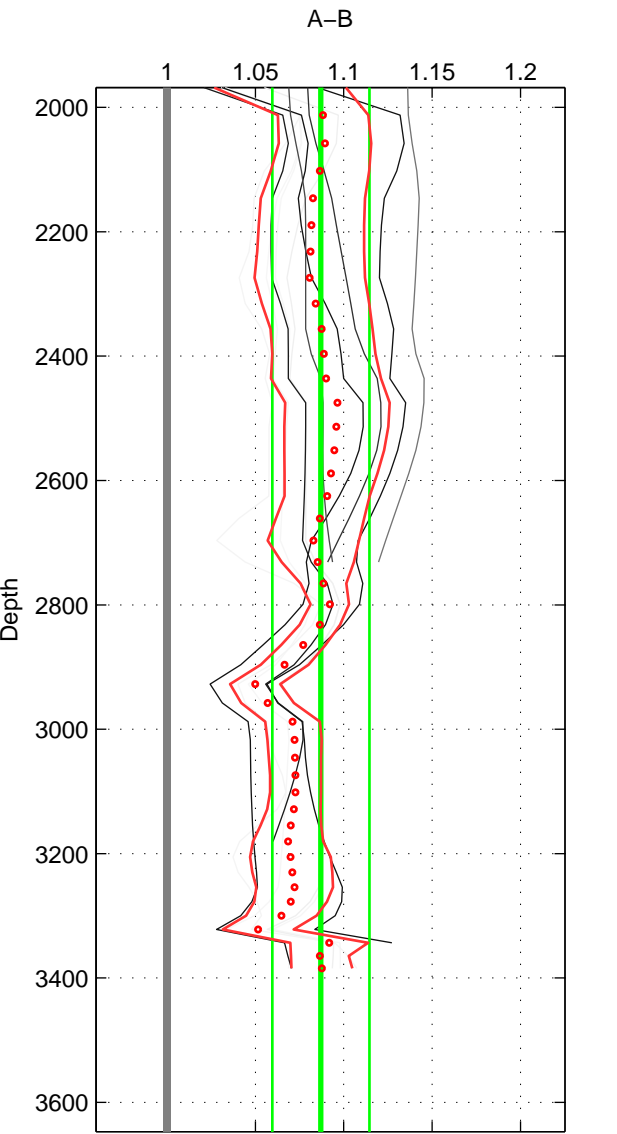

Cruise A (red). Date: Sep 1993 Cruisename: 33-18SN19950803  
 Cruise B (blue). Date: Aug 2007 Cruisename: 45-18SN20070726

\*\*\* "Favourite" values are means of spaces 1 2 3.

	Offset	O.StDev	Ratio	R.Stdev	Rating
SIGMA:	0.093	0.024	1.094	0.026	4
THETA:	0.071	0.030	1.068	0.032	4
DEPTH:	0.087	0.026	1.087	0.027	4
FAV.:	0.084	0.026	1.083	0.028	4

Profiles of A: 3  
 Profiles of B: 8  
 Diff profs: 13  
 WMoffset (A-B): 0.092624  
 WMoffset stdev: 0.023514  
 WMratio (A/B): 1.0937  
 WMratio stdev: 0.025816

Quality (1-5): 4

Profiles of A: 3  
 Profiles of B: 8  
 Diff profs: 13  
 WMoffset (A-B): 0.070907  
 WMoffset stdev: 0.030241  
 WMratio (A/B): 1.0683  
 WMratio stdev: 0.031956

Quality (1-5): 4

Profiles of A: 3  
 Profiles of B: 8  
 Diff profs: 13  
 WMoffset (A-B): 0.087358  
 WMoffset stdev: 0.025509  
 WMratio (A/B): 1.087  
 WMratio stdev: 0.027478

Quality (1-5): 4