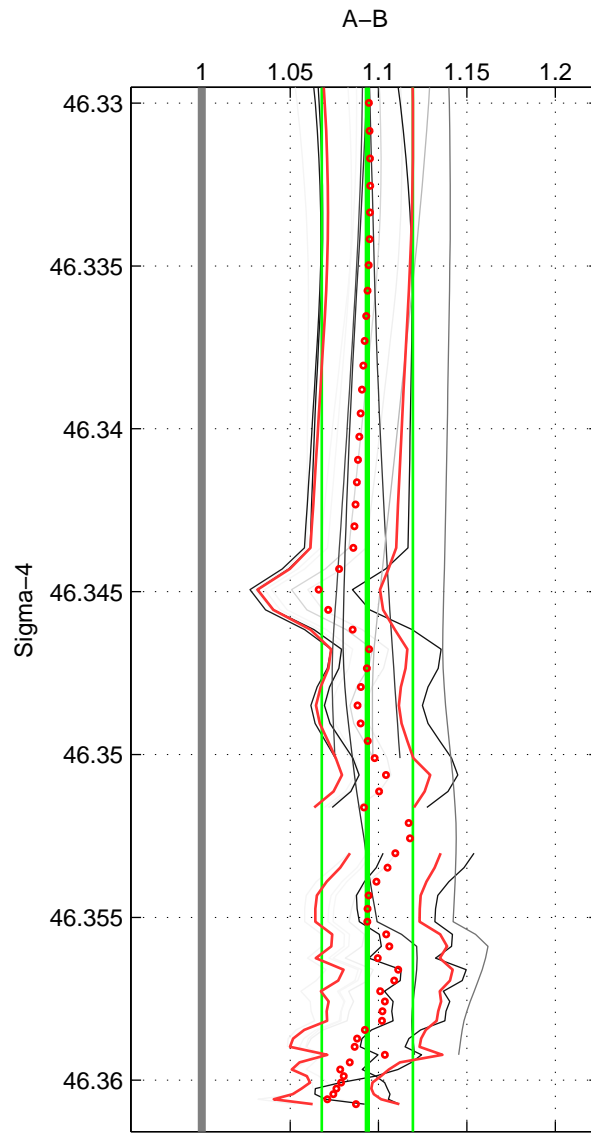

Cruise A (red). Date: Sep 1993 Cruisename: 33-18SN19950803  
 Cruise B (blue). Date: Aug 2007 Cruisename: 45-18SN20070726

\*\*\* "Favourite" values are means of spaces 1 2 3.

	Offset	O.StDev	Ratio	R.Stdev	Rating
SIGMA:	0.093	0.024	1.094	0.026	4
THETA:	0.071	0.030	1.068	0.032	4
DEPTH:	0.087	0.026	1.087	0.027	4
FAV.:	0.084	0.026	1.083	0.028	4

Profiles of A: 3  
 Profiles of B: 8  
 Diff profs: 13  
 WMoffset (A-B): 0.092624  
 WMoffset stdev: 0.023514  
 WMratio (A/B): 1.0937  
 WMratio stdev: 0.025816

Quality (1-5): 4

Profiles of A: 3  
 Profiles of B: 8  
 Diff profs: 13  
 WMoffset (A-B): 0.070907  
 WMoffset stdev: 0.030241  
 WMratio (A/B): 1.0683  
 WMratio stdev: 0.031956

Quality (1-5): 4

Profiles of A: 3  
 Profiles of B: 8  
 Diff profs: 13  
 WMoffset (A-B): 0.087358  
 WMoffset stdev: 0.025509  
 WMratio (A/B): 1.087  
 WMratio stdev: 0.027478

Quality (1-5): 4