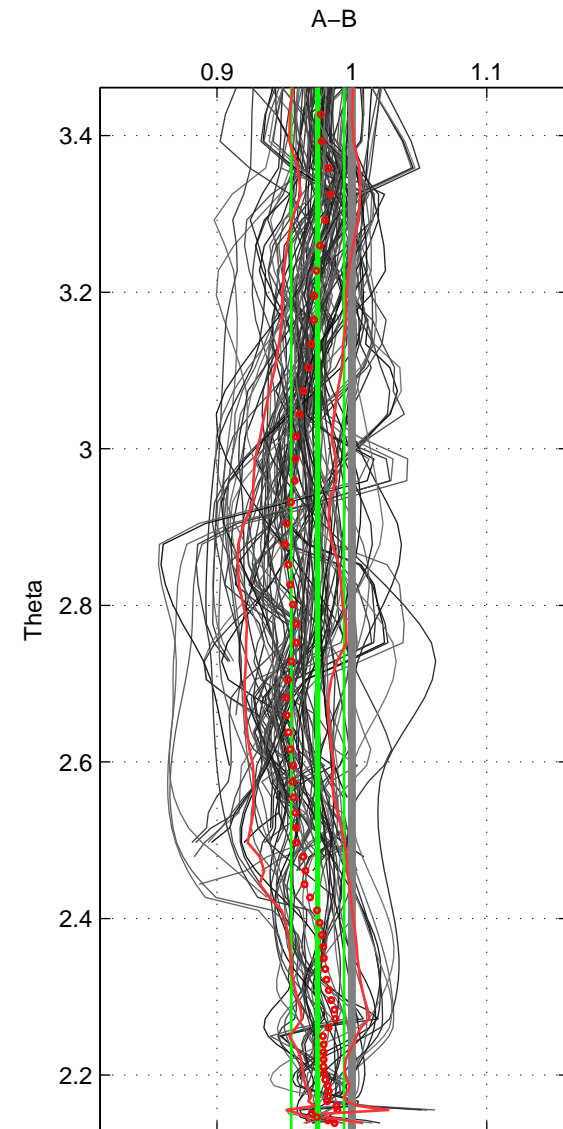

Cruise A (red). Date: Aug 1997 Cruisename: 155-06MT19970815

Cruise B (blue). Date: Jul 1990 Cruisename: 295-64TR19900701

\*\*\* "Favourite" values are means of spaces 1 2 3.

	Offset	O.StDev	Ratio	R.Stdev	Rating
SIGMA:	-0.036	0.031	0.973	0.023	5
THETA:	-0.036	0.028	0.975	0.020	5
DEPTH:	-0.028	0.022	0.981	0.014	5
FAV. :	-0.033	0.027	0.976	0.019	5

Profiles of A: 35  
 Profiles of B: 22  
 Diff profs : 100  
 WMoffset (A-B): -0.036232  
 WMoffset stdev: 0.031246  
 WMratio (A/B): 0.97316  
 WMratio stdev: 0.022905

Quality (1-5): 5

Profiles of A: 35  
 Profiles of B: 22  
 Diff profs : 100  
 WMoffset (A-B): -0.035727  
 WMoffset stdev: 0.028238  
 WMratio (A/B): 0.9746  
 WMratio stdev: 0.019629

Quality (1-5): 5

Profiles of A: 35  
 Profiles of B: 22  
 Diff profs : 100  
 WMoffset (A-B): -0.02835  
 WMoffset stdev: 0.022204  
 WMratio (A/B): 0.98121  
 WMratio stdev: 0.014408

Quality (1-5): 5