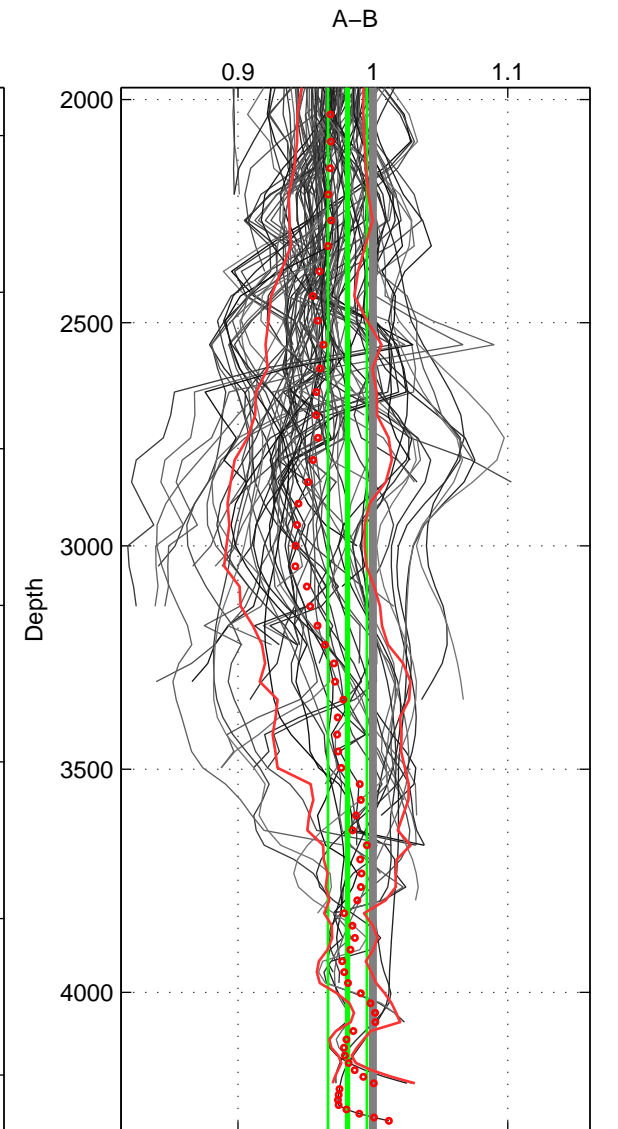

Cruise A (red). Date: Aug 1997 Cruisename: 155-06MT19970815

Cruise B (blue). Date: Jul 1990 Cruisename: 295-64TR19900701

\*\*\* "Favourite" values are means of spaces 1 2 3.

	Offset	O.StDev	Ratio	R.Stdev	Rating
SIGMA:	-0.036	0.031	0.973	0.023	5
THETA:	-0.036	0.028	0.975	0.020	5
DEPTH:	-0.028	0.022	0.981	0.014	5
FAV. :	-0.033	0.027	0.976	0.019	5

Profiles of A: 35  
 Profiles of B: 22  
 Diff profs : 100  
 WMoffset (A-B): -0.036232  
 WMoffset stdev: 0.031246  
 WMratio (A/B): 0.97316  
 WMratio stdev: 0.022905

Quality (1-5): 5

Profiles of A: 35  
 Profiles of B: 22  
 Diff profs : 100  
 WMoffset (A-B): -0.035727  
 WMoffset stdev: 0.028238  
 WMratio (A/B): 0.9746  
 WMratio stdev: 0.019629

Quality (1-5): 5

Profiles of A: 35  
 Profiles of B: 22  
 Diff profs : 100  
 WMoffset (A-B): -0.02835  
 WMoffset stdev: 0.022204  
 WMratio (A/B): 0.98121  
 WMratio stdev: 0.014408

Quality (1-5): 5