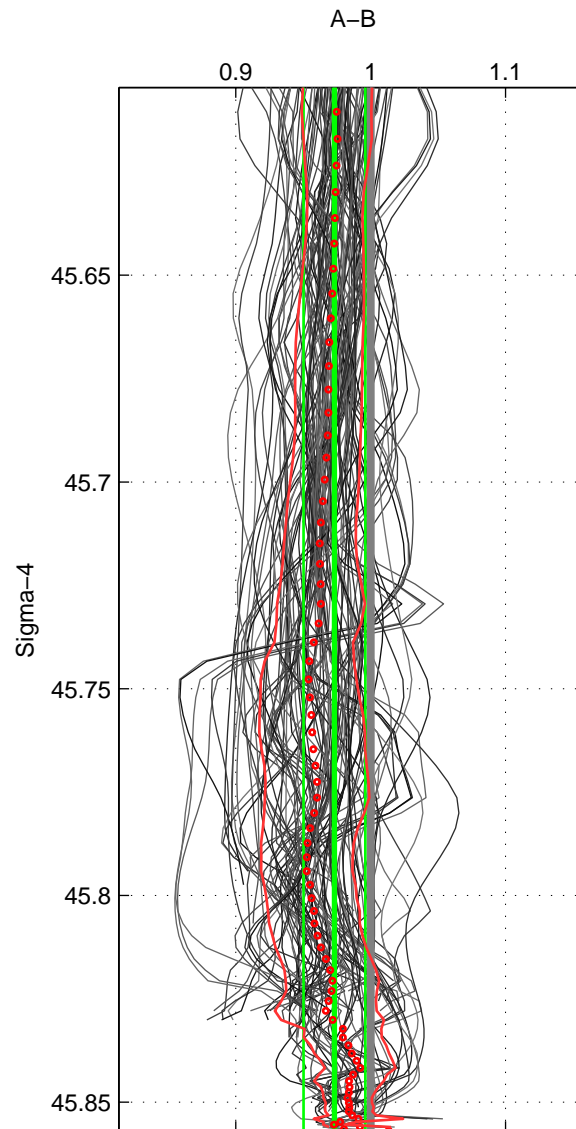

Cruise A (red). Date: Aug 1997 Cruisename: 155-06MT19970815

Cruise B (blue). Date: Jul 1990 Cruisename: 295-64TR19900701

\*\*\* "Favourite" values are means of spaces 1 2 3.

	Offset	O.StDev	Ratio	R.Stdev	Rating
SIGMA:	-0.036	0.031	0.973	0.023	5
THETA:	-0.036	0.028	0.975	0.020	5
DEPTH:	-0.028	0.022	0.981	0.014	5
FAV. :	-0.033	0.027	0.976	0.019	5

Profiles of A: 35  
 Profiles of B: 22  
 Diff profs : 100  
 WMoffset (A-B): -0.036232  
 WMoffset stdev: 0.031246  
 WMratio (A/B): 0.97316  
 WMratio stdev: 0.022905

Quality (1-5): 5

Profiles of A: 35  
 Profiles of B: 22  
 Diff profs : 100  
 WMoffset (A-B): -0.035727  
 WMoffset stdev: 0.028238  
 WMratio (A/B): 0.9746  
 WMratio stdev: 0.019629

Quality (1-5): 5

Profiles of A: 35  
 Profiles of B: 22  
 Diff profs : 100  
 WMoffset (A-B): -0.02835  
 WMoffset stdev: 0.022204  
 WMratio (A/B): 0.98121  
 WMratio stdev: 0.014408

Quality (1-5): 5