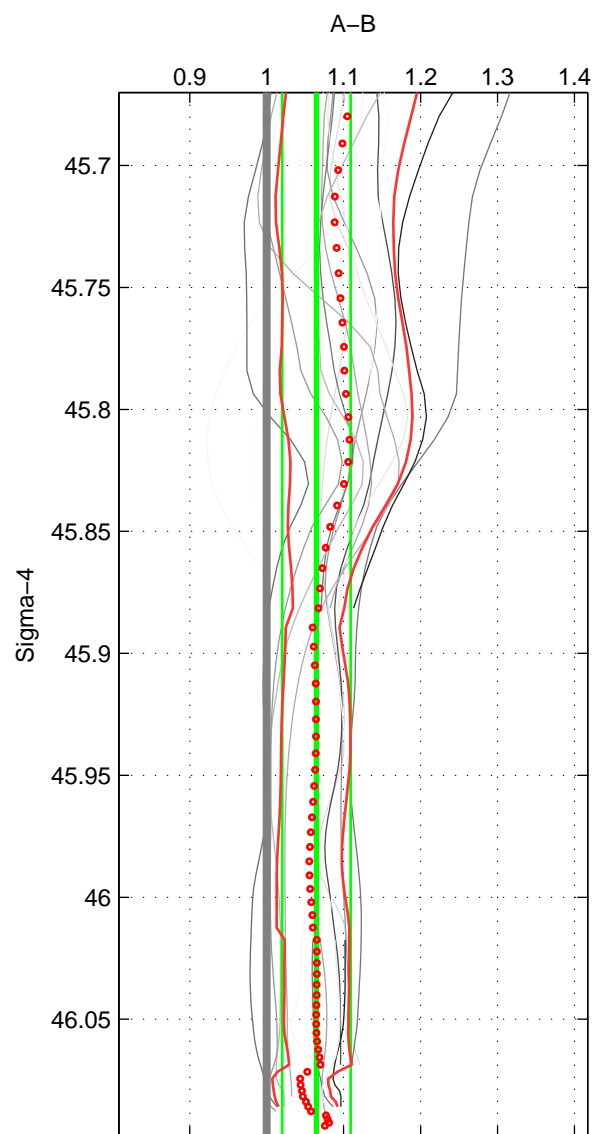

Cruise A (red). Date: Feb 2010 Cruisename: 216-29HE20100208

Cruise B (blue). Date: Apr 1995 Cruisename: 320-74JC19950320

\*\*\* "Favourite" values are means of spaces 1 2 3.

	Offset	O.StDev	Ratio	R.Stdev	Rating
SIGMA:	0.137	0.094	1.065	0.044	5
THETA:	0.140	0.089	1.066	0.042	5
DEPTH:	0.138	0.086	1.063	0.040	5
FAV.:	0.138	0.090	1.065	0.042	5

Profiles of A: 4  
 Profiles of B: 8  
 Diff profs: 15  
 WMoffset (A-B): 0.13722  
 WMoffset stdev: 0.093936  
 WMratio (A/B): 1.0647  
 WMratio stdev: 0.044475

Quality (1-5): 5

Profiles of A: 4  
 Profiles of B: 8  
 Diff profs: 15  
 WMoffset (A-B): 0.14001  
 WMoffset stdev: 0.089253  
 WMratio (A/B): 1.0659  
 WMratio stdev: 0.041874

Quality (1-5): 5

Profiles of A: 4  
 Profiles of B: 8  
 Diff profs: 15  
 WMoffset (A-B): 0.13799  
 WMoffset stdev: 0.085656  
 WMratio (A/B): 1.0632  
 WMratio stdev: 0.040225

Quality (1-5): 5