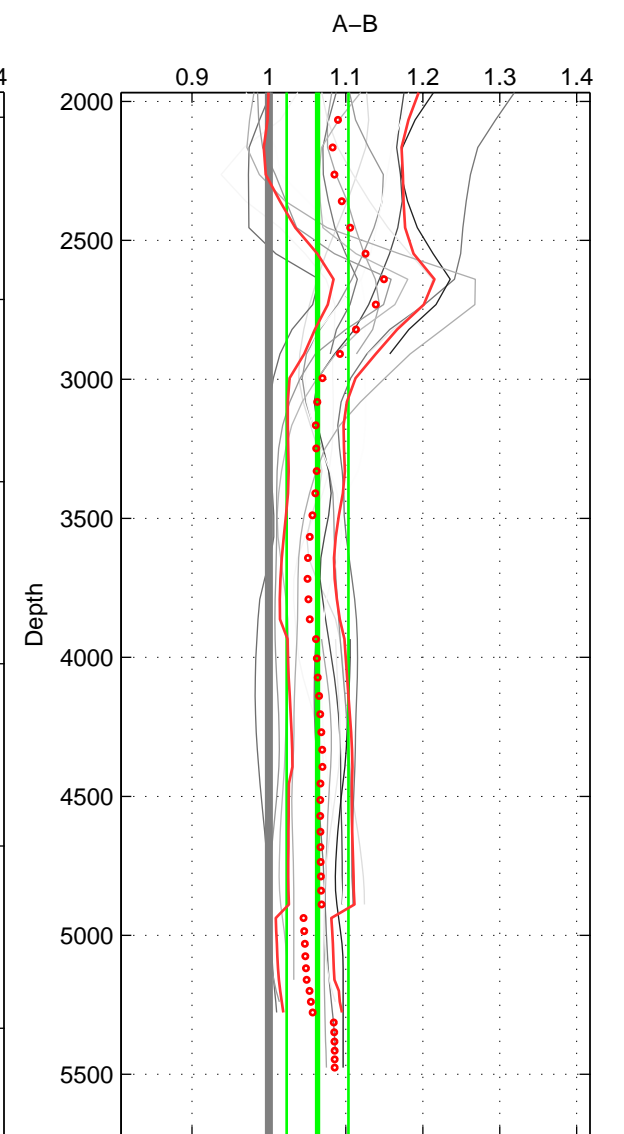

Cruise A (red). Date: Feb 2010 Cruisename: 216-29HE20100208

Cruise B (blue). Date: Apr 1995 Cruisename: 320-74JC19950320

\*\*\* "Favourite" values are means of spaces 1 2 3.

	Offset	O.StDev	Ratio	R.Stdev	Rating
SIGMA:	0.137	0.094	1.065	0.044	5
THETA:	0.140	0.089	1.066	0.042	5
DEPTH:	0.138	0.086	1.063	0.040	5
FAV.:	0.138	0.090	1.065	0.042	5

Profiles of A: 4  
 Profiles of B: 8  
 Diff profs: 15  
 WMoffset (A-B): 0.13722  
 WMoffset stdev: 0.093936  
 WMratio (A/B): 1.0647  
 WMratio stdev: 0.044475

Quality (1-5): 5

Profiles of A: 4  
 Profiles of B: 8  
 Diff profs: 15  
 WMoffset (A-B): 0.14001  
 WMoffset stdev: 0.089253  
 WMratio (A/B): 1.0659  
 WMratio stdev: 0.041874

Quality (1-5): 5

Profiles of A: 4  
 Profiles of B: 8  
 Diff profs: 15  
 WMoffset (A-B): 0.13799  
 WMoffset stdev: 0.085656  
 WMratio (A/B): 1.0632  
 WMratio stdev: 0.040225

Quality (1-5): 5