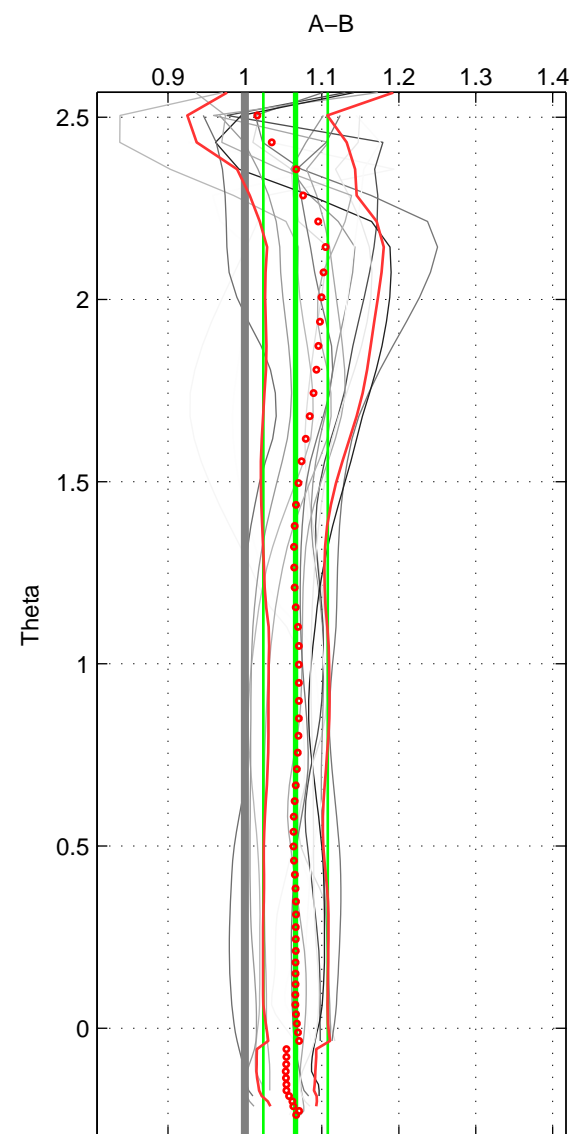

Cruise A (red). Date: Feb 2010 Cruisename: 216-29HE20100208

Cruise B (blue). Date: Apr 1995 Cruisename: 320-74JC19950320

\*\*\* "Favourite" values are means of spaces 1 2 3.

	Offset	O.StDev	Ratio	R.Stdev	Rating
SIGMA:	0.137	0.094	1.065	0.044	5
THETA:	0.140	0.089	1.066	0.042	5
DEPTH:	0.138	0.086	1.063	0.040	5
FAV.:	0.138	0.090	1.065	0.042	5

Profiles of A: 4  
 Profiles of B: 8  
 Diff profs: 15  
 WMoffset (A-B): 0.13722  
 WMoffset stdev: 0.093936  
 WMratio (A/B): 1.0647  
 WMratio stdev: 0.044475

Quality (1-5): 5

Profiles of A: 4  
 Profiles of B: 8  
 Diff profs: 15  
 WMoffset (A-B): 0.14001  
 WMoffset stdev: 0.089253  
 WMratio (A/B): 1.0659  
 WMratio stdev: 0.041874

Quality (1-5): 5

Profiles of A: 4  
 Profiles of B: 8  
 Diff profs: 15  
 WMoffset (A-B): 0.13799  
 WMoffset stdev: 0.085656  
 WMratio (A/B): 1.0632  
 WMratio stdev: 0.040225

Quality (1-5): 5