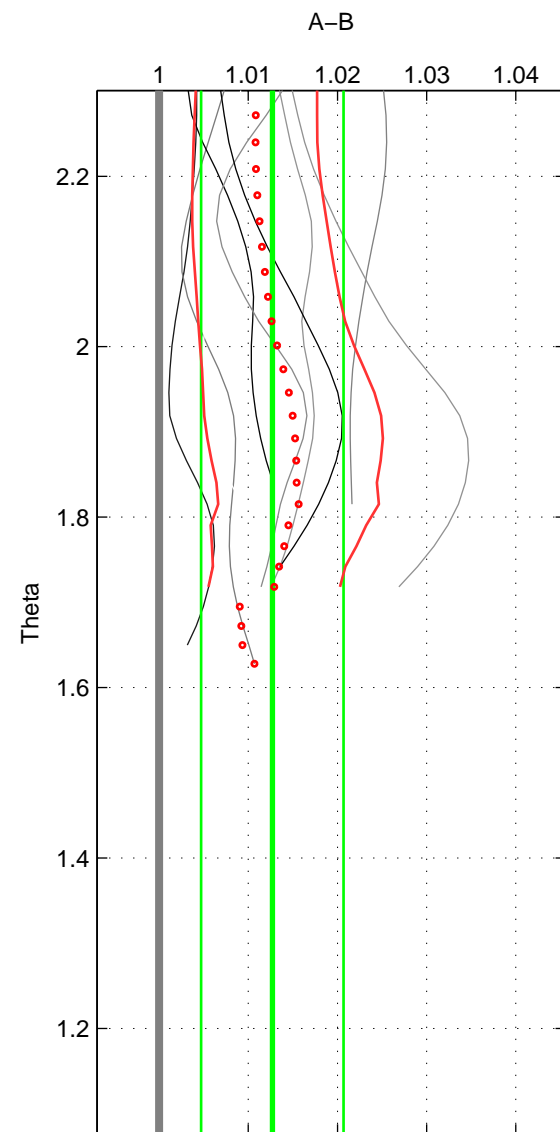

Cruise A (red). Date: Jan 2000 Cruisename: 588-49NZ20000105

Cruise B (blue). Date: Jun 1997 Cruisename: 681-49UP19970530

*** "Favourite" values are means of spaces 1 2.

	Offset	O.StDev	Ratio	R.Stdev	Rating
SIGMA:	0.039	0.025	1.013	0.008	4
THETA:	0.038	0.024	1.013	0.008	4
DEPTH:	0.033	0.003	1.011	0.001	3
FAV.:	0.039	0.024	1.013	0.008	4

Profiles of A: 7
 Profiles of B: 6
 Diff profs : 9
 WMoffset (A-B): 0.039012
 WMoffset stdev: 0.024672
 WMratio (A/B): 1.013
 WMratio stdev: 0.0083009

Quality (1-5): 4

Profiles of A: 7
 Profiles of B: 6
 Diff profs : 9
 WMoffset (A-B): 0.038123
 WMoffset stdev: 0.023773
 WMratio (A/B): 1.0127
 WMratio stdev: 0.0079841

Quality (1-5): 4

Profiles of A: 7
 Profiles of B: 6
 Diff profs : 9
 WMoffset (A-B): 0.032783
 WMoffset stdev: 0.0030777
 WMratio (A/B): 1.0111
 WMratio stdev: 0.00089353

Quality (1-5): 3

Please note that statistics are bad.