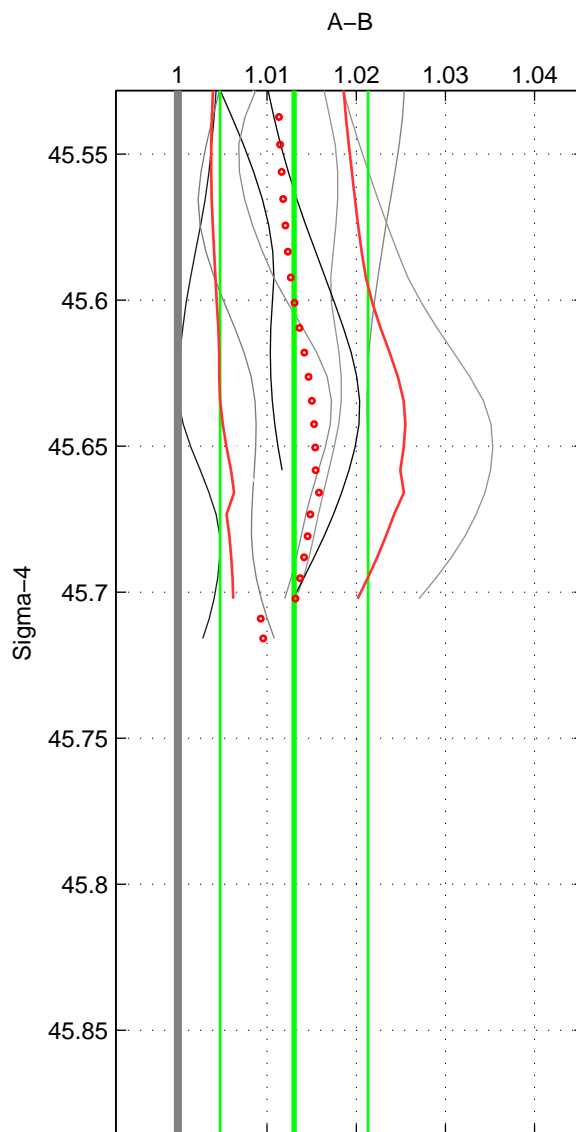

Cruise A (red). Date: Jan 2000 Cruisename: 588-49NZ20000105

Cruise B (blue). Date: Jun 1997 Cruisename: 681-49UP19970530

*** "Favourite" values are means of spaces 1 2.

	Offset	O.StDev	Ratio	R.Stdev	Rating
SIGMA:	0.039	0.025	1.013	0.008	4
THETA:	0.038	0.024	1.013	0.008	4
DEPTH:	0.033	0.003	1.011	0.001	3
FAV.:	0.039	0.024	1.013	0.008	4

Profiles of A: 7
 Profiles of B: 6
 Diff profs : 9
 WMoffset (A-B): 0.039012
 WMoffset stdev: 0.024672
 WMratio (A/B): 1.013
 WMratio stdev: 0.0083009

Quality (1-5): 4

Profiles of A: 7
 Profiles of B: 6
 Diff profs : 9
 WMoffset (A-B): 0.038123
 WMoffset stdev: 0.023773
 WMratio (A/B): 1.0127
 WMratio stdev: 0.0079841

Quality (1-5): 4

Profiles of A: 7
 Profiles of B: 6
 Diff profs : 9
 WMoffset (A-B): 0.032783
 WMoffset stdev: 0.0030777
 WMratio (A/B): 1.0111
 WMratio stdev: 0.00089353

Quality (1-5): 3

Please note that statistics are bad.