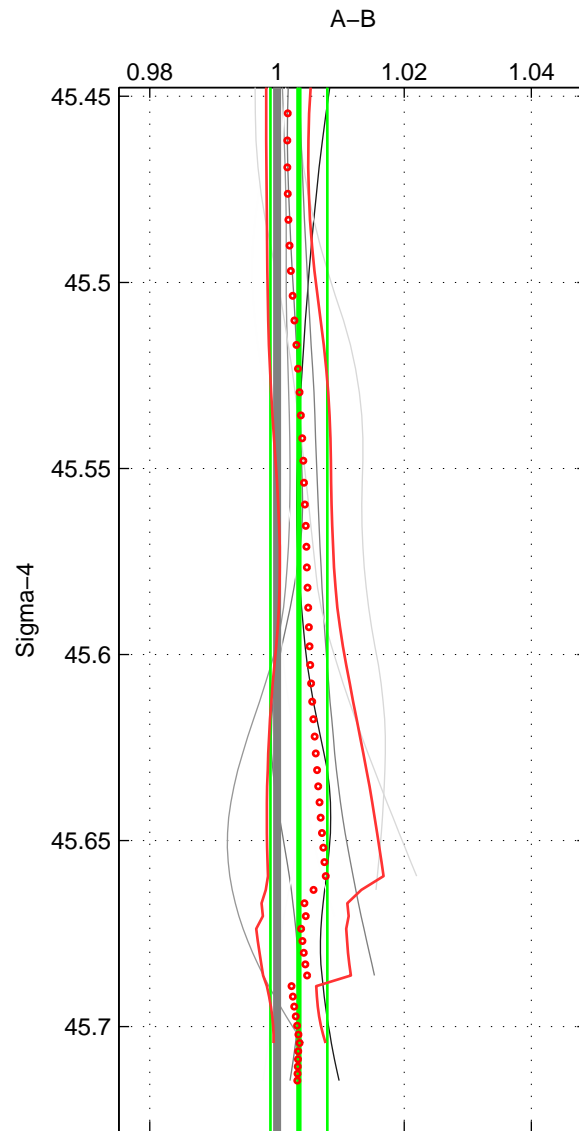

Cruise A (red). Date: Jun 1997 Cruisename: 681-49UP19970530

Cruise B (blue). Date: Jun 2004 Cruisename: 703-49UP20040608

*** "Favourite" values are means of spaces 1 2.

	Offset	O.StDev	Ratio	R.Stdev	Rating
SIGMA:	0.010	0.013	1.003	0.004	4
THETA:	0.023	0.021	1.008	0.007	4
DEPTH:	0.019	0.036	1.007	0.012	3
FAV.:	0.017	0.017	1.006	0.006	4

Profiles of A: 8
 Profiles of B: 6
 Diff profs : 8
 WMoffset (A-B): 0.010371
 WMoffset stdev: 0.013471
 WMratio (A/B): 1.0034
 WMratio stdev: 0.0044746

Quality (1-5): 4

Profiles of A: 8
 Profiles of B: 14
 Diff profs : 14
 WMoffset (A-B): 0.023378
 WMoffset stdev: 0.021447
 WMratio (A/B): 1.0079
 WMratio stdev: 0.0072499

Quality (1-5): 4

Profiles of A: 8
 Profiles of B: 14
 Diff profs : 14
 WMoffset (A-B): 0.019207
 WMoffset stdev: 0.035866
 WMratio (A/B): 1.0065
 WMratio stdev: 0.012182

Quality (1-5): 3