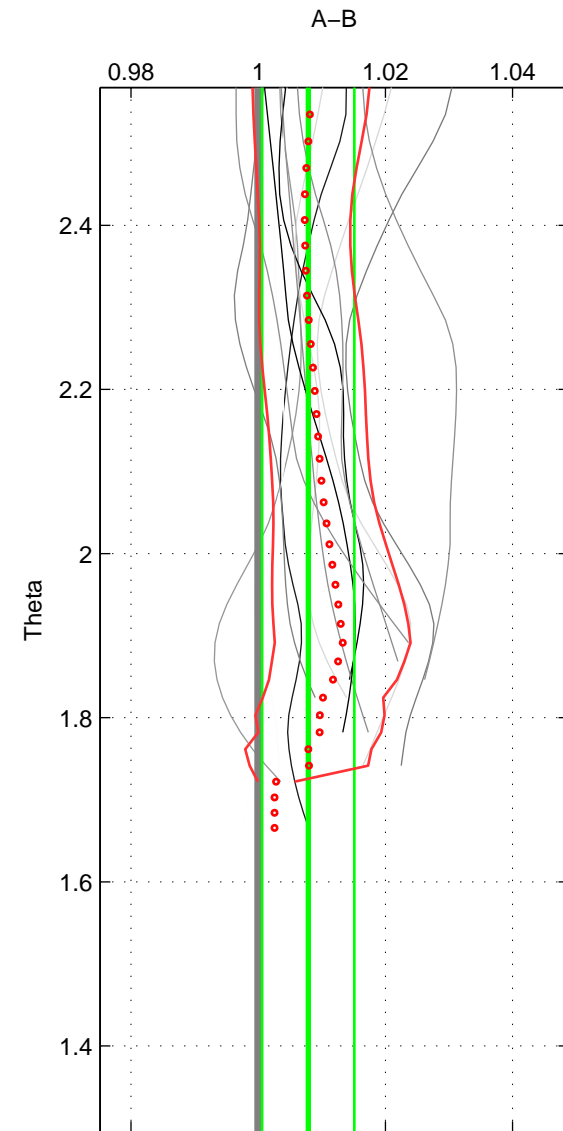

Cruise A (red). Date: Jun 1997 Cruisename: 681-49UP19970530

Cruise B (blue). Date: Jun 2004 Cruisename: 703-49UP20040608

*** "Favourite" values are means of spaces 1 2.

	Offset	O.StDev	Ratio	R.Stdev	Rating
SIGMA:	0.010	0.013	1.003	0.004	4
THETA:	0.023	0.021	1.008	0.007	4
DEPTH:	0.019	0.036	1.007	0.012	3
FAV.:	0.017	0.017	1.006	0.006	4

Profiles of A: 8
 Profiles of B: 6
 Diff profs : 8
 WMoffset (A-B): 0.010371
 WMoffset stdev: 0.013471
 WMratio (A/B): 1.0034
 WMratio stdev: 0.0044746

Quality (1-5): 4

Profiles of A: 8
 Profiles of B: 14
 Diff profs : 14
 WMoffset (A-B): 0.023378
 WMoffset stdev: 0.021447
 WMratio (A/B): 1.0079
 WMratio stdev: 0.0072499

Quality (1-5): 4

Profiles of A: 8
 Profiles of B: 14
 Diff profs : 14
 WMoffset (A-B): 0.019207
 WMoffset stdev: 0.035866
 WMratio (A/B): 1.0065
 WMratio stdev: 0.012182

Quality (1-5): 3