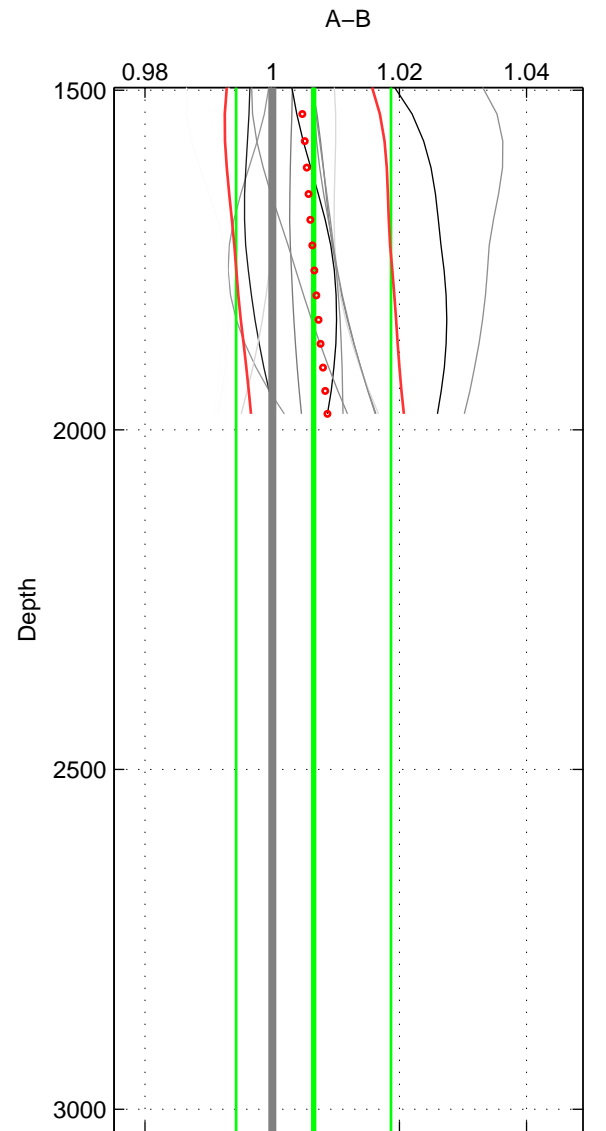

Cruise A (red). Date: Jun 1997 Cruisename: 681-49UP19970530

Cruise B (blue). Date: Jun 2004 Cruisename: 703-49UP20040608

*** "Favourite" values are means of spaces 1 2.

	Offset	O.StDev	Ratio	R.Stdev	Rating
SIGMA:	0.010	0.013	1.003	0.004	4
THETA:	0.023	0.021	1.008	0.007	4
DEPTH:	0.019	0.036	1.007	0.012	3
FAV.:	0.017	0.017	1.006	0.006	4

Profiles of A: 8
 Profiles of B: 6
 Diff profs : 8
 WMoffset (A-B): 0.010371
 WMoffset stdev: 0.013471
 WMratio (A/B): 1.0034
 WMratio stdev: 0.0044746

Quality (1-5): 4

Profiles of A: 8
 Profiles of B: 14
 Diff profs : 14
 WMoffset (A-B): 0.023378
 WMoffset stdev: 0.021447
 WMratio (A/B): 1.0079
 WMratio stdev: 0.0072499

Quality (1-5): 4

Profiles of A: 8
 Profiles of B: 14
 Diff profs : 14
 WMoffset (A-B): 0.019207
 WMoffset stdev: 0.035866
 WMratio (A/B): 1.0065
 WMratio stdev: 0.012182

Quality (1-5): 3