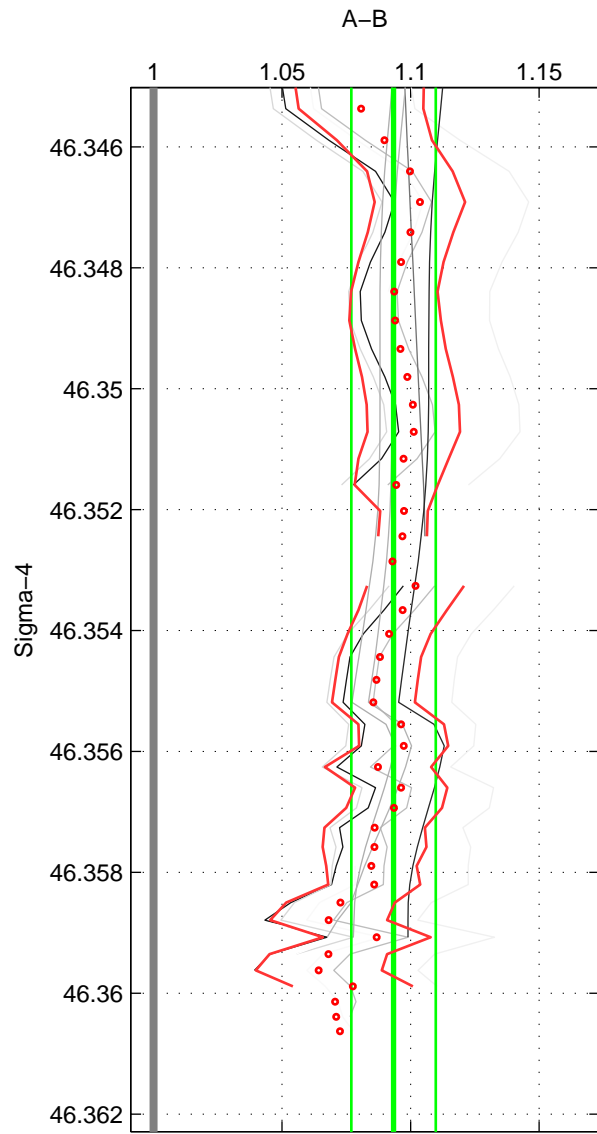

Cruise A (red). Date: Sep 1993 Cruisename: 33-18SN19950803

Cruise B (blue). Date: Oct 2009 Cruisename: 47-18SN20090917

\*\*\* "Favourite" values are those of space 1.

	Offset	O.StDev	Ratio	R.Stdev	Rating
SIGMA:	0.094	0.015	1.093	0.016	4
THETA:	0.084	0.014	1.083	0.015	3
DEPTH:	0.085	0.017	1.084	0.019	3
FAV.:	0.094	0.015	1.093	0.016	4

Profiles of A: 3  
 Profiles of B: 6  
 Diff profs : 10  
 WMoffset (A-B): 0.093571  
 WMoffset stdev: 0.01519  
 WMratio (A/B): 1.0934  
 WMratio stdev: 0.016432

Quality (1-5): 4

Profiles of A: 3  
 Profiles of B: 6  
 Diff profs : 10  
 WMoffset (A-B): 0.084036  
 WMoffset stdev: 0.013965  
 WMratio (A/B): 1.083  
 WMratio stdev: 0.014845

Quality (1-5): 3

Profiles of A: 3  
 Profiles of B: 7  
 Diff profs : 12  
 WMoffset (A-B): 0.084504  
 WMoffset stdev: 0.017104  
 WMratio (A/B): 1.0837  
 WMratio stdev: 0.018578

Quality (1-5): 3