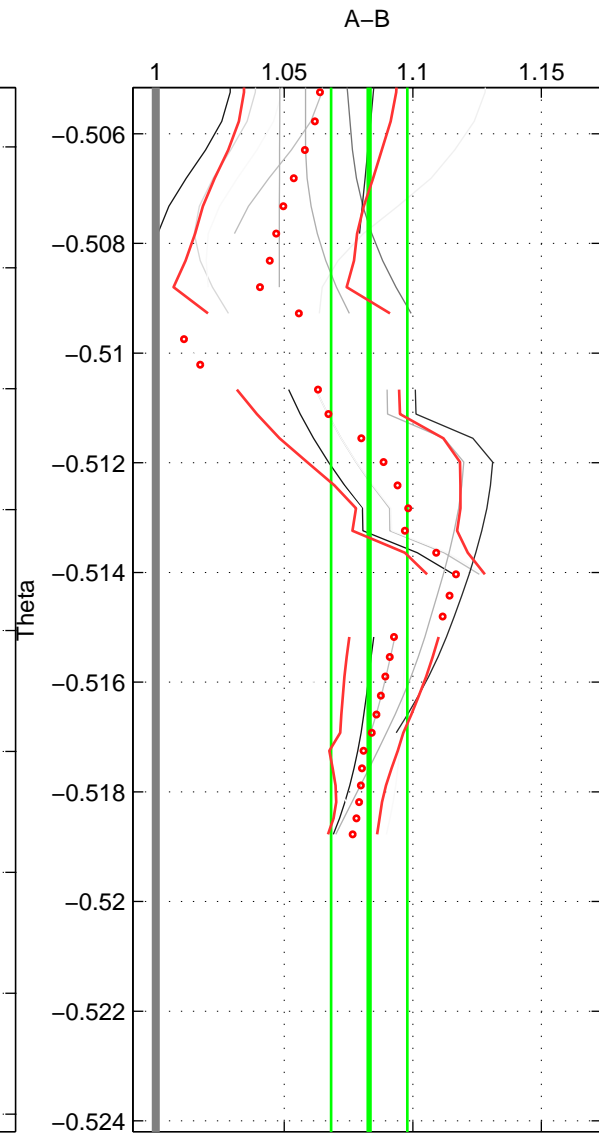

Cruise A (red). Date: Sep 1993 Cruisename: 33-18SN19950803

Cruise B (blue). Date: Oct 2009 Cruisename: 47-18SN20090917

\*\*\* "Favourite" values are those of space 1.

	Offset	O.StDev	Ratio	R.Stdev	Rating
SIGMA:	0.094	0.015	1.093	0.016	4
THETA:	0.084	0.014	1.083	0.015	3
DEPTH:	0.085	0.017	1.084	0.019	3
FAV.:	0.094	0.015	1.093	0.016	4

Profiles of A: 3  
 Profiles of B: 6  
 Diff profs : 10  
 WMoffset (A-B): 0.093571  
 WMoffset stdev: 0.01519  
 WMratio (A/B): 1.0934  
 WMratio stdev: 0.016432

Quality (1-5): 4

Profiles of A: 3  
 Profiles of B: 6  
 Diff profs : 10  
 WMoffset (A-B): 0.084036  
 WMoffset stdev: 0.013965  
 WMratio (A/B): 1.083  
 WMratio stdev: 0.014845

Quality (1-5): 3

Profiles of A: 3  
 Profiles of B: 7  
 Diff profs : 12  
 WMoffset (A-B): 0.084504  
 WMoffset stdev: 0.017104  
 WMratio (A/B): 1.0837  
 WMratio stdev: 0.018578

Quality (1-5): 3