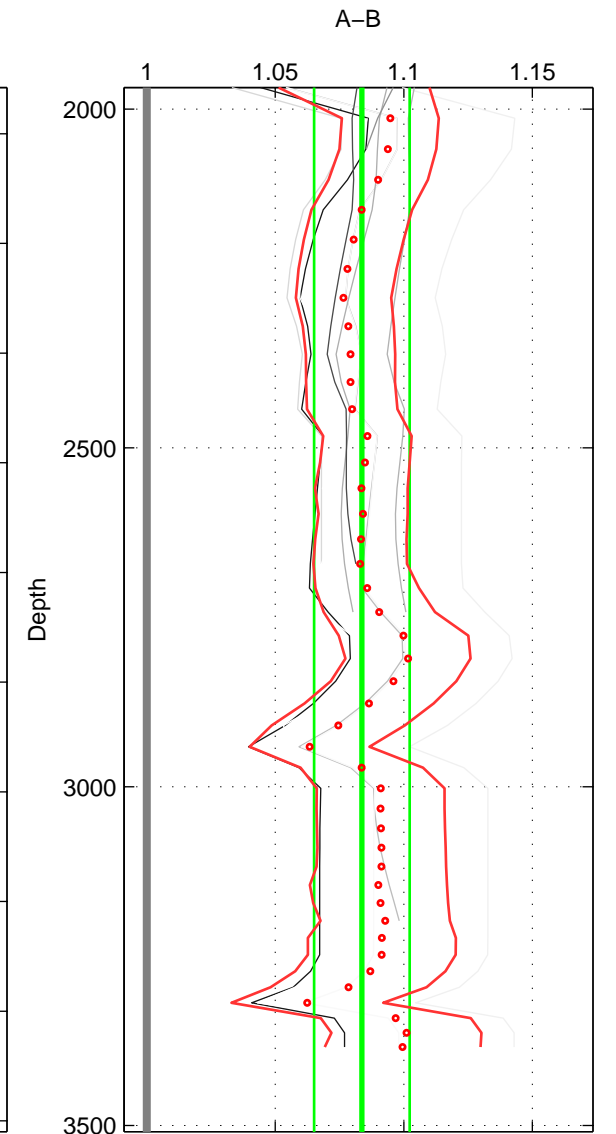

Cruise A (red). Date: Sep 1993 Cruisename: 33-18SN19950803

Cruise B (blue). Date: Oct 2009 Cruisename: 47-18SN20090917

\*\*\* "Favourite" values are those of space 1.

	Offset	O.StDev	Ratio	R.Stdev	Rating
SIGMA:	0.094	0.015	1.093	0.016	4
THETA:	0.084	0.014	1.083	0.015	3
DEPTH:	0.085	0.017	1.084	0.019	3
FAV.:	0.094	0.015	1.093	0.016	4

Profiles of A: 3  
 Profiles of B: 6  
 Diff profs : 10  
 WMoffset (A-B): 0.093571  
 WMoffset stdev: 0.01519  
 WMratio (A/B): 1.0934  
 WMratio stdev: 0.016432

Quality (1-5): 4

Profiles of A: 3  
 Profiles of B: 6  
 Diff profs : 10  
 WMoffset (A-B): 0.084036  
 WMoffset stdev: 0.013965  
 WMratio (A/B): 1.083  
 WMratio stdev: 0.014845

Quality (1-5): 3

Profiles of A: 3  
 Profiles of B: 7  
 Diff profs : 12  
 WMoffset (A-B): 0.084504  
 WMoffset stdev: 0.017104  
 WMratio (A/B): 1.0837  
 WMratio stdev: 0.018578

Quality (1-5): 3