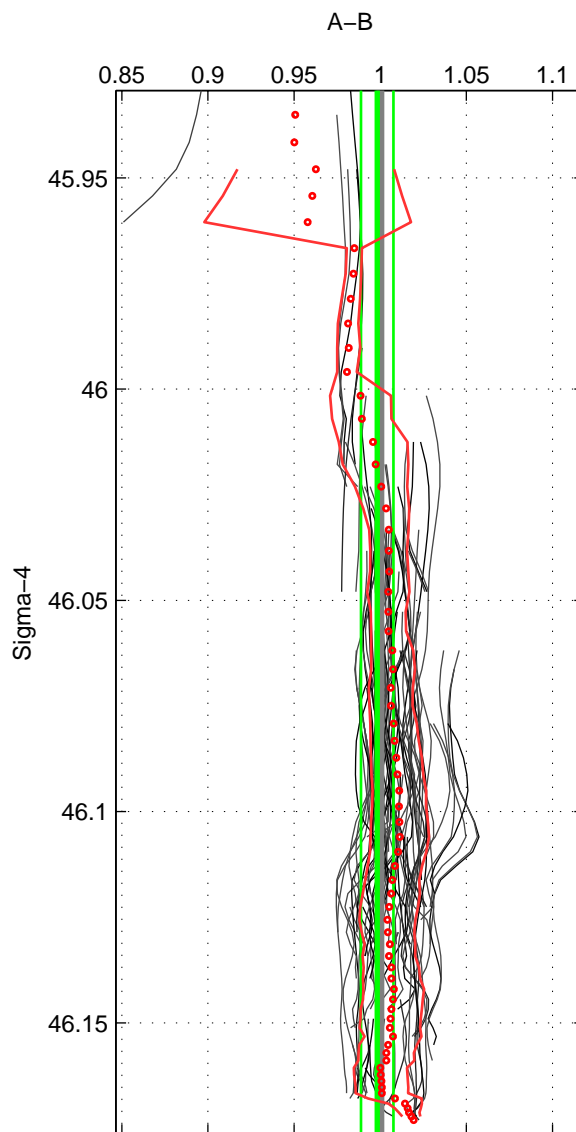

Cruise A (red). Date: Jun 1992 Cruisename: 120-06AQ19920521

Cruise B (blue). Date: Dec 2010 Cruisename: 130-06AQ20101128

\*\*\* "Favourite" values are means of spaces 1 2 3.

	Offset	O.StDev	Ratio	R.Stdev	Rating
SIGMA:	-0.004	0.021	0.998	0.009	5
THETA:	0.017	0.012	1.007	0.006	5
DEPTH:	-0.003	0.034	0.999	0.015	5
FAV. :	0.003	0.023	1.001	0.010	5

Profiles of A: 33  
 Profiles of B: 44  
 Diff profs : 84  
 WMoffset (A-B): -0.0035307  
 WMoffset stdev: 0.021466  
 WMratio (A/B): 0.99823  
 WMratio stdev: 0.0094569

Quality (1-5): 5

Profiles of A: 38  
 Profiles of B: 44  
 Diff profs : 97  
 WMoffset (A-B): 0.016545  
 WMoffset stdev: 0.012277  
 WMratio (A/B): 1.007  
 WMratio stdev: 0.0055435

Quality (1-5): 5

Profiles of A: 38  
 Profiles of B: 44  
 Diff profs : 97  
 WMoffset (A-B): -0.0029881  
 WMoffset stdev: 0.03434  
 WMratio (A/B): 0.99864  
 WMratio stdev: 0.01526

Quality (1-5): 5