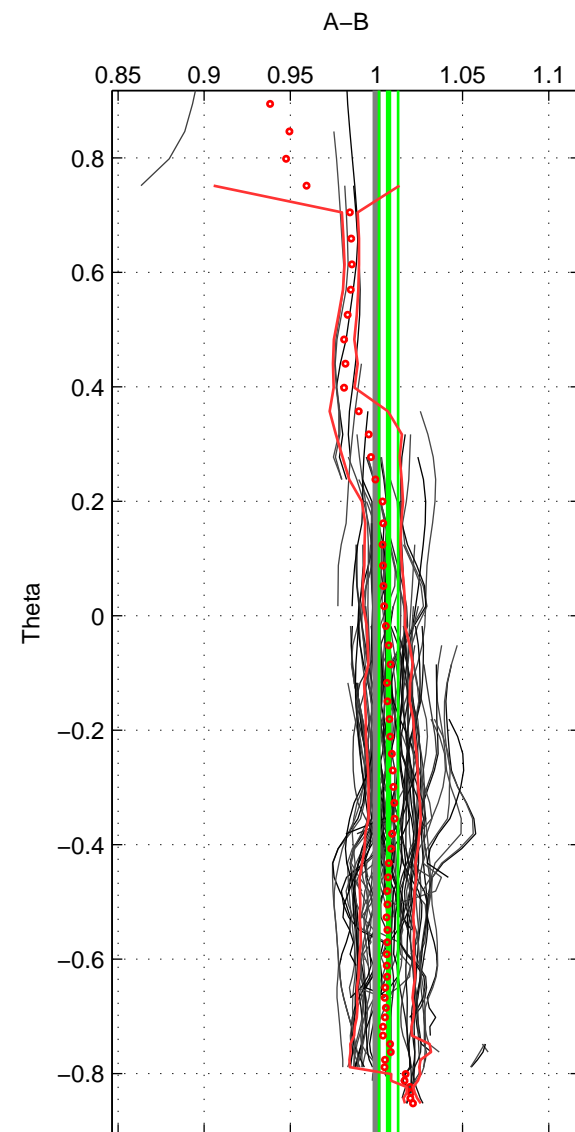

Cruise A (red). Date: Jun 1992 Cruisename: 120-06AQ19920521

Cruise B (blue). Date: Dec 2010 Cruisename: 130-06AQ20101128

\*\*\* "Favourite" values are means of spaces 1 2 3.

	Offset	O.StDev	Ratio	R.Stdev	Rating
SIGMA:	-0.004	0.021	0.998	0.009	5
THETA:	0.017	0.012	1.007	0.006	5
DEPTH:	-0.003	0.034	0.999	0.015	5
FAV. :	0.003	0.023	1.001	0.010	5

Profiles of A: 33  
 Profiles of B: 44  
 Diff profs : 84  
 WMoffset (A-B): -0.0035307  
 WMoffset stdev: 0.021466  
 WMratio (A/B): 0.99823  
 WMratio stdev: 0.0094569

Quality (1-5): 5

Profiles of A: 38  
 Profiles of B: 44  
 Diff profs : 97  
 WMoffset (A-B): 0.016545  
 WMoffset stdev: 0.012277  
 WMratio (A/B): 1.007  
 WMratio stdev: 0.0055435

Quality (1-5): 5

Profiles of A: 38  
 Profiles of B: 44  
 Diff profs : 97  
 WMoffset (A-B): -0.0029881  
 WMoffset stdev: 0.03434  
 WMratio (A/B): 0.99864  
 WMratio stdev: 0.01526

Quality (1-5): 5