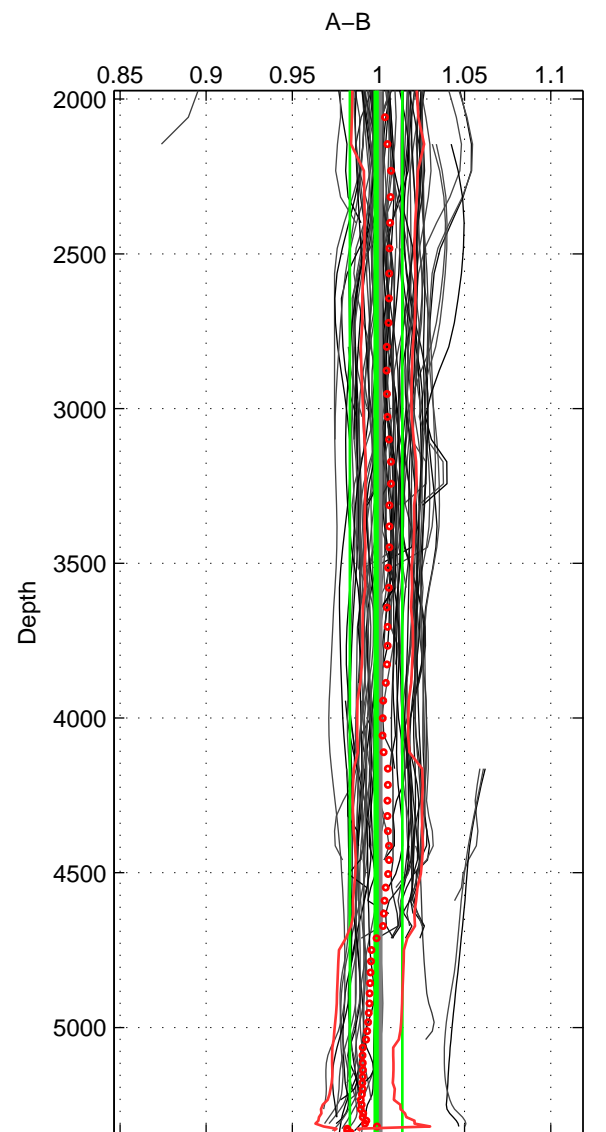

Cruise A (red). Date: Jun 1992 Cruisename: 120-06AQ19920521

Cruise B (blue). Date: Dec 2010 Cruisename: 130-06AQ20101128

\*\*\* "Favourite" values are means of spaces 1 2 3.

	Offset	O.StDev	Ratio	R.Stdev	Rating
SIGMA:	-0.004	0.021	0.998	0.009	5
THETA:	0.017	0.012	1.007	0.006	5
DEPTH:	-0.003	0.034	0.999	0.015	5
FAV. :	0.003	0.023	1.001	0.010	5

Profiles of A: 33  
 Profiles of B: 44  
 Diff profs : 84  
 WMoffset (A-B): -0.0035307  
 WMoffset stdev: 0.021466  
 WMratio (A/B): 0.99823  
 WMratio stdev: 0.0094569

Quality (1-5): 5

Profiles of A: 38  
 Profiles of B: 44  
 Diff profs : 97  
 WMoffset (A-B): 0.016545  
 WMoffset stdev: 0.012277  
 WMratio (A/B): 1.007  
 WMratio stdev: 0.0055435

Quality (1-5): 5

Profiles of A: 38  
 Profiles of B: 44  
 Diff profs : 97  
 WMoffset (A-B): -0.0029881  
 WMoffset stdev: 0.03434  
 WMratio (A/B): 0.99864  
 WMratio stdev: 0.01526

Quality (1-5): 5