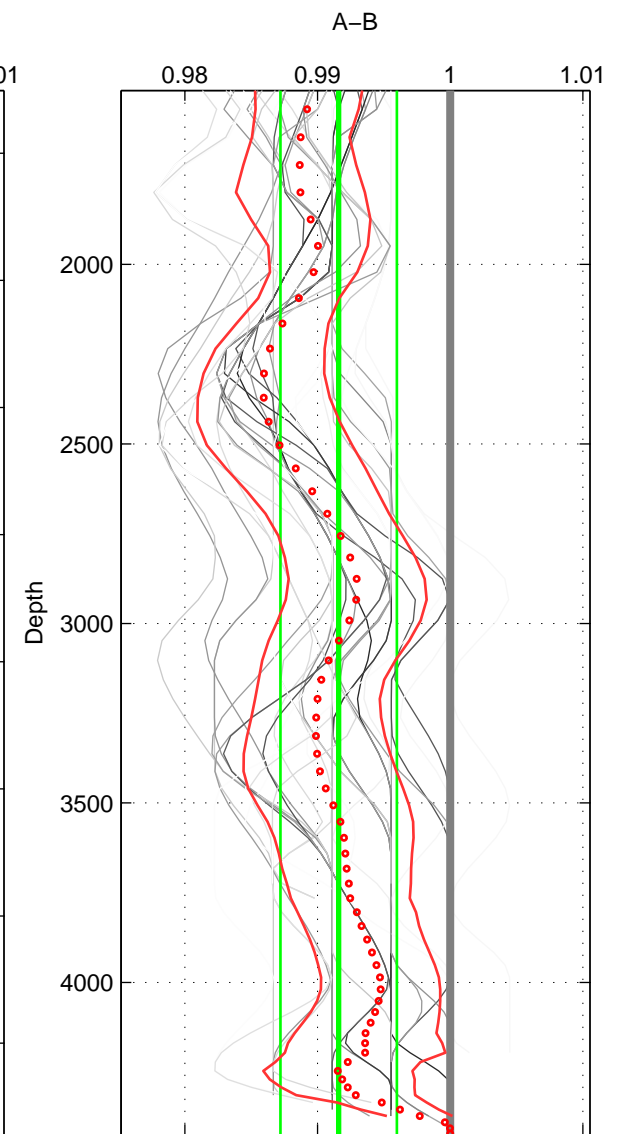

Cruise A (red). Date: Jan 2005 Cruisename: 517-33RR20050109
 Cruise B (blue). Date: Mar 1992 Cruisename: 733-90KD19920214

*** "Favourite" values are means of spaces 1 2 3.

	Offset	O.StDev	Ratio	R.Stdev	Rating
SIGMA:	-0.023	0.010	0.990	0.004	5
THETA:	-0.023	0.009	0.990	0.004	5
DEPTH:	-0.019	0.010	0.992	0.004	5
FAV. :	-0.022	0.010	0.990	0.004	5

Profiles of A: 7
 Profiles of B: 6
 Diff profs : 31
 WMoffset (A-B): -0.023274
 WMoffset stdev: 0.010098
 WMratio (A/B): 0.98966
 WMratio stdev: 0.004466

Quality (1-5): 5

Profiles of A: 7
 Profiles of B: 6
 Diff profs : 31
 WMoffset (A-B): -0.022872
 WMoffset stdev: 0.0089084
 WMratio (A/B): 0.98984
 WMratio stdev: 0.0039441

Quality (1-5): 5

Profiles of A: 7
 Profiles of B: 6
 Diff profs : 31
 WMoffset (A-B): -0.018875
 WMoffset stdev: 0.0099009
 WMratio (A/B): 0.9916
 WMratio stdev: 0.0043934

Quality (1-5): 5