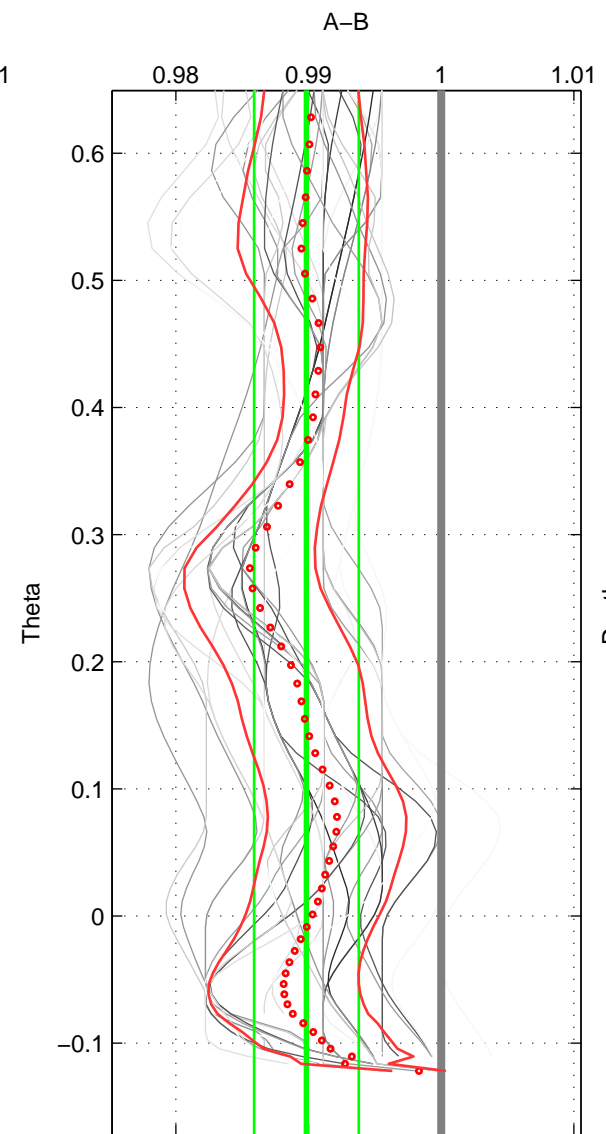

Cruise A (red). Date: Jan 2005 Cruisename: 517-33RR20050109
 Cruise B (blue). Date: Mar 1992 Cruisename: 733-90KD19920214

*** "Favourite" values are means of spaces 1 2 3.

	Offset	O.StDev	Ratio	R.Stdev	Rating
SIGMA:	-0.023	0.010	0.990	0.004	5
THETA:	-0.023	0.009	0.990	0.004	5
DEPTH:	-0.019	0.010	0.992	0.004	5
FAV. :	-0.022	0.010	0.990	0.004	5

Profiles of A: 7
 Profiles of B: 6
 Diff profs : 31
 WMoffset (A-B): -0.023274
 WMoffset stdev: 0.010098
 WMratio (A/B): 0.98966
 WMratio stdev: 0.004466

Quality (1-5): 5

Profiles of A: 7
 Profiles of B: 6
 Diff profs : 31
 WMoffset (A-B): -0.022872
 WMoffset stdev: 0.0089084
 WMratio (A/B): 0.98984
 WMratio stdev: 0.0039441

Quality (1-5): 5

Profiles of A: 7
 Profiles of B: 6
 Diff profs : 31
 WMoffset (A-B): -0.018875
 WMoffset stdev: 0.0099009
 WMratio (A/B): 0.9916
 WMratio stdev: 0.0043934

Quality (1-5): 5