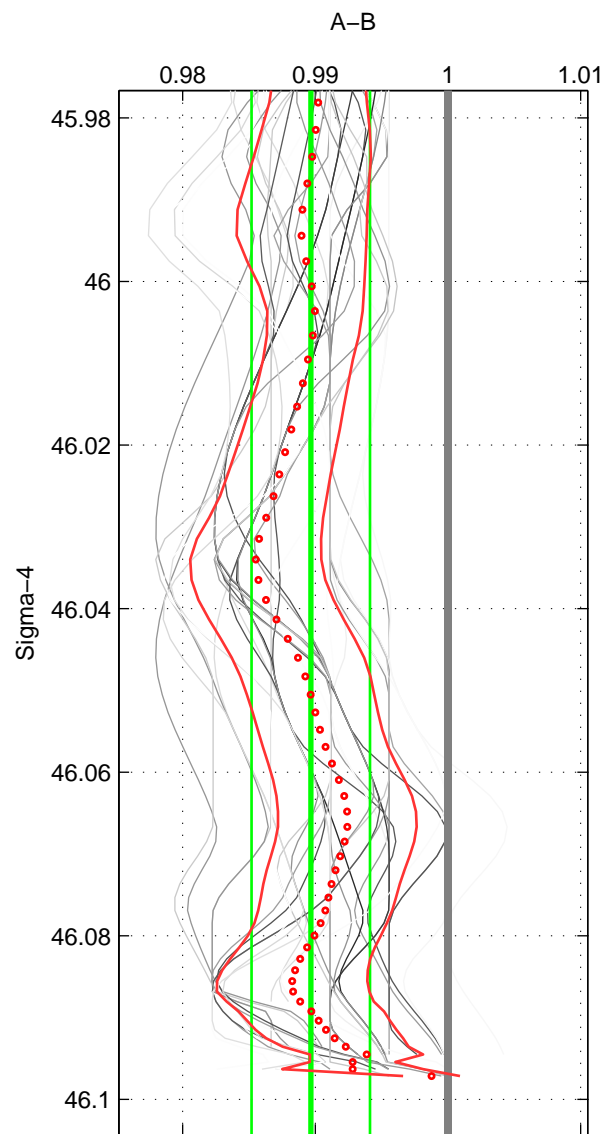

Cruise A (red). Date: Jan 2005 Cruisename: 517-33RR20050109
 Cruise B (blue). Date: Mar 1992 Cruisename: 733-90KD19920214

*** "Favourite" values are means of spaces 1 2 3.

	Offset	O.StDev	Ratio	R.Stdev	Rating
SIGMA:	-0.023	0.010	0.990	0.004	5
THETA:	-0.023	0.009	0.990	0.004	5
DEPTH:	-0.019	0.010	0.992	0.004	5
FAV. :	-0.022	0.010	0.990	0.004	5

Profiles of A: 7
 Profiles of B: 6
 Diff profs : 31
 WMoffset (A-B): -0.023274
 WMoffset stdev: 0.010098
 WMratio (A/B): 0.98966
 WMratio stdev: 0.004466

Quality (1-5): 5

Profiles of A: 7
 Profiles of B: 6
 Diff profs : 31
 WMoffset (A-B): -0.022872
 WMoffset stdev: 0.0089084
 WMratio (A/B): 0.98984
 WMratio stdev: 0.0039441

Quality (1-5): 5

Profiles of A: 7
 Profiles of B: 6
 Diff profs : 31
 WMoffset (A-B): -0.018875
 WMoffset stdev: 0.0099009
 WMratio (A/B): 0.9916
 WMratio stdev: 0.0043934

Quality (1-5): 5