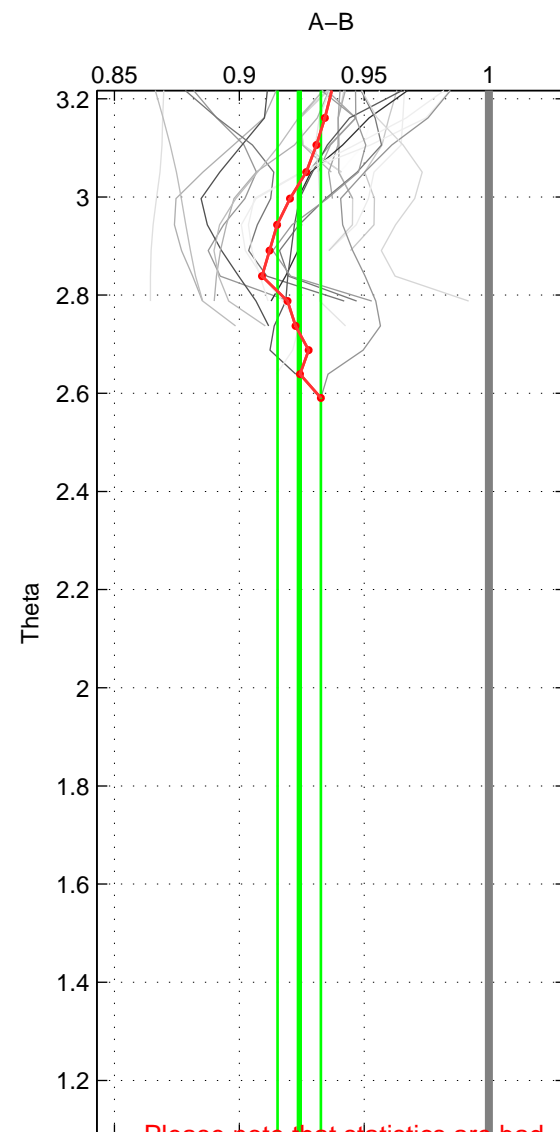

Cruise A (red). Date: Sep 2005 Cruisename: 291-64PE20050907

Cruise B (blue). Date: Jul 1990 Cruisename: 295-64TR19900701

*** "Favourite" values are those of space 3.

	Offset	O.StDev	Ratio	R.Stdev	Rating
SIGMA:	-0.096	0.030	0.917	0.025	3
THETA:	-0.088	0.010	0.924	0.009	2
DEPTH:	-0.078	0.015	0.933	0.013	4
FAV. :	-0.078	0.015	0.933	0.013	4

Profiles of A: 12
 Profiles of B: 7
 Diff profs : 28
 WMoffset (A-B): -0.096065
 WMoffset stdev: 0.030198
 WMratio (A/B): 0.91739
 WMratio stdev: 0.02546

Quality (1-5): 3

Profiles of A: 12
 Profiles of B: 7
 Diff profs : 28
 WMoffset (A-B): -0.088248
 WMoffset stdev: 0.0099999
 WMratio (A/B): 0.92404
 WMratio stdev: 0.0086788

Quality (1-5): 2

Profiles of A: 12
 Profiles of B: 7
 Diff profs : 29
 WMoffset (A-B): -0.077912
 WMoffset stdev: 0.015146
 WMratio (A/B): 0.93276
 WMratio stdev: 0.013041

Quality (1-5): 4