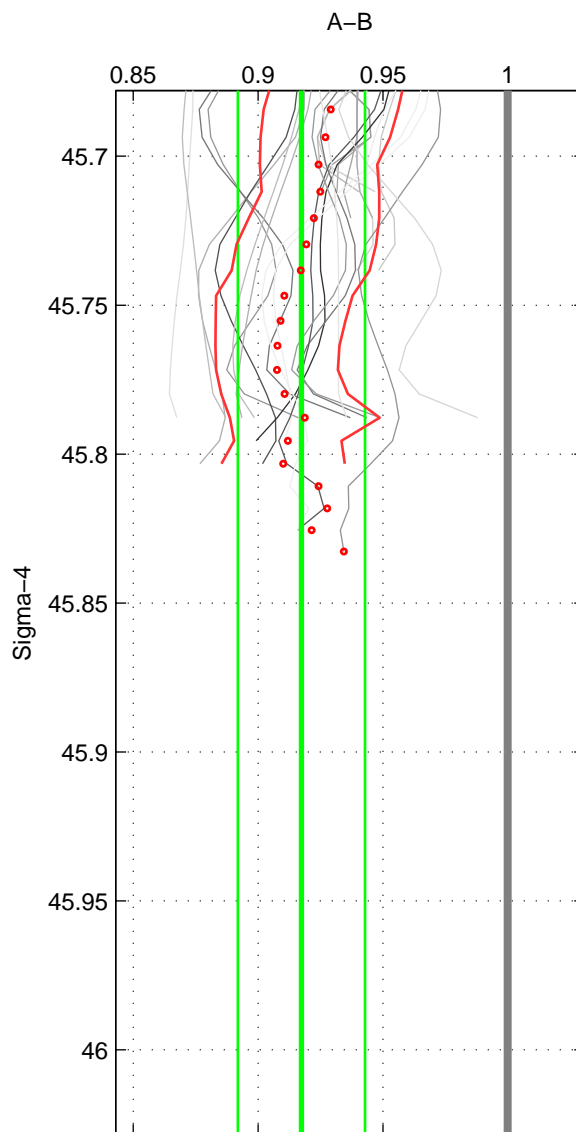

Cruise A (red). Date: Sep 2005 Cruisename: 291-64PE20050907

Cruise B (blue). Date: Jul 1990 Cruisename: 295-64TR19900701

*** "Favourite" values are those of space 3.

	Offset	O.StDev	Ratio	R.Stdev	Rating
SIGMA:	-0.096	0.030	0.917	0.025	3
THETA:	-0.088	0.010	0.924	0.009	2
DEPTH:	-0.078	0.015	0.933	0.013	4
FAV. :	-0.078	0.015	0.933	0.013	4

Profiles of A: 12
 Profiles of B: 7
 Diff profs : 28
 WMoffset (A-B): -0.096065
 WMoffset stdev: 0.030198
 WMratio (A/B): 0.91739
 WMratio stdev: 0.02546

Quality (1-5): 3

Profiles of A: 12
 Profiles of B: 7
 Diff profs : 28
 WMoffset (A-B): -0.088248
 WMoffset stdev: 0.0099999
 WMratio (A/B): 0.92404
 WMratio stdev: 0.0086788

Quality (1-5): 2

Profiles of A: 12
 Profiles of B: 7
 Diff profs : 29
 WMoffset (A-B): -0.077912
 WMoffset stdev: 0.015146
 WMratio (A/B): 0.93276
 WMratio stdev: 0.013041

Quality (1-5): 4