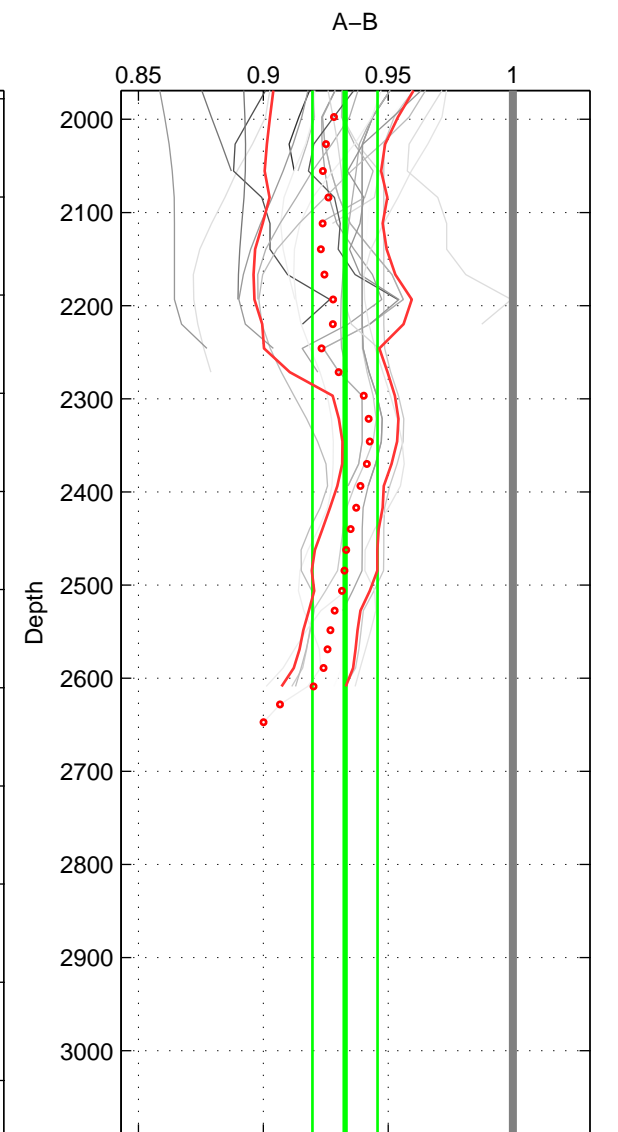

Cruise A (red). Date: Sep 2005 Cruisename: 291-64PE20050907

Cruise B (blue). Date: Jul 1990 Cruisename: 295-64TR19900701

*** "Favourite" values are those of space 3.

	Offset	O.StDev	Ratio	R.Stdev	Rating
SIGMA:	-0.096	0.030	0.917	0.025	3
THETA:	-0.088	0.010	0.924	0.009	2
DEPTH:	-0.078	0.015	0.933	0.013	4
FAV. :	-0.078	0.015	0.933	0.013	4

Profiles of A: 12
 Profiles of B: 7
 Diff profs : 28
 WMoffset (A-B): -0.096065
 WMoffset stdev: 0.030198
 WMratio (A/B): 0.91739
 WMratio stdev: 0.02546

Quality (1-5): 3

Profiles of A: 12
 Profiles of B: 7
 Diff profs : 28
 WMoffset (A-B): -0.088248
 WMoffset stdev: 0.0099999
 WMratio (A/B): 0.92404
 WMratio stdev: 0.0086788

Quality (1-5): 2

Profiles of A: 12
 Profiles of B: 7
 Diff profs : 29
 WMoffset (A-B): -0.077912
 WMoffset stdev: 0.015146
 WMratio (A/B): 0.93276
 WMratio stdev: 0.013041

Quality (1-5): 4