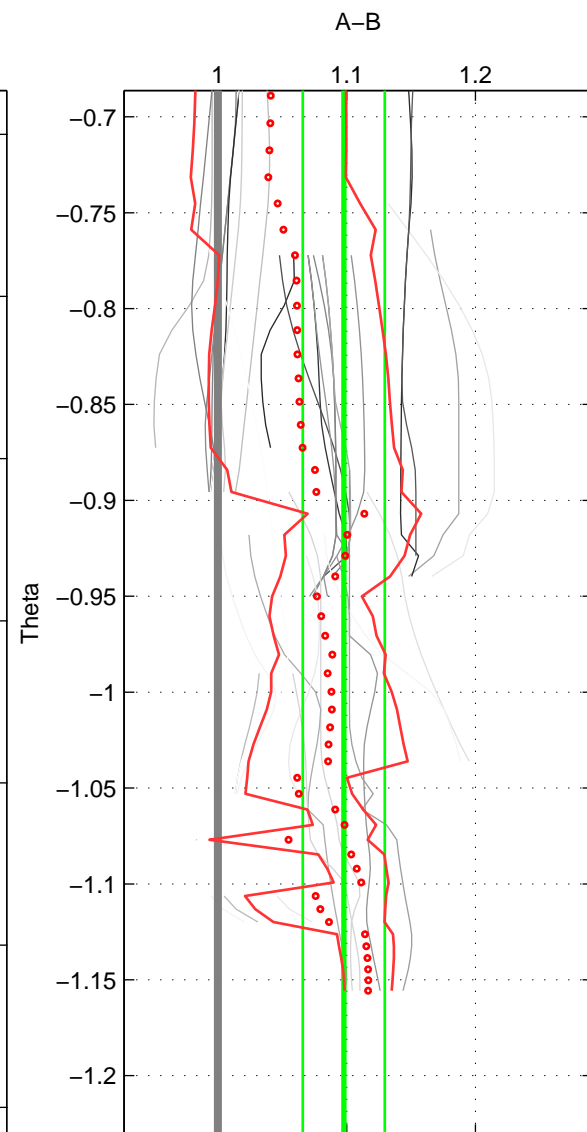

Cruise A (red). Date: Jul 1984 Cruisename: 1-06AQ19840719

Cruise B (blue). Date: Sep 1980 Cruisename: 111-77YM19800811

*** "Favourite" values are means of spaces 1 2.

	Offset	O.StDev	Ratio	R.Stdev	Rating
SIGMA:	0.093	0.034	1.106	0.040	5
THETA:	0.086	0.028	1.098	0.032	5
DEPTH:	0.031	0.045	1.036	0.050	3
FAV.:	0.089	0.031	1.102	0.036	5

Profiles of A: 16
 Profiles of B: 7
 Diff profs : 31
 WMoffset (A-B): 0.092682
 WMoffset stdev: 0.034437
 WMratio (A/B): 1.1057
 WMratio stdev: 0.0398

Quality (1-5): 5

Profiles of A: 16
 Profiles of B: 7
 Diff profs : 31
 WMoffset (A-B): 0.085967
 WMoffset stdev: 0.028046
 WMratio (A/B): 1.0977
 WMratio stdev: 0.031881

Quality (1-5): 5

Profiles of A: 16
 Profiles of B: 7
 Diff profs : 31
 WMoffset (A-B): 0.031365
 WMoffset stdev: 0.044877
 WMratio (A/B): 1.0365
 WMratio stdev: 0.050403

Quality (1-5): 3

Please note that statistics are bad.