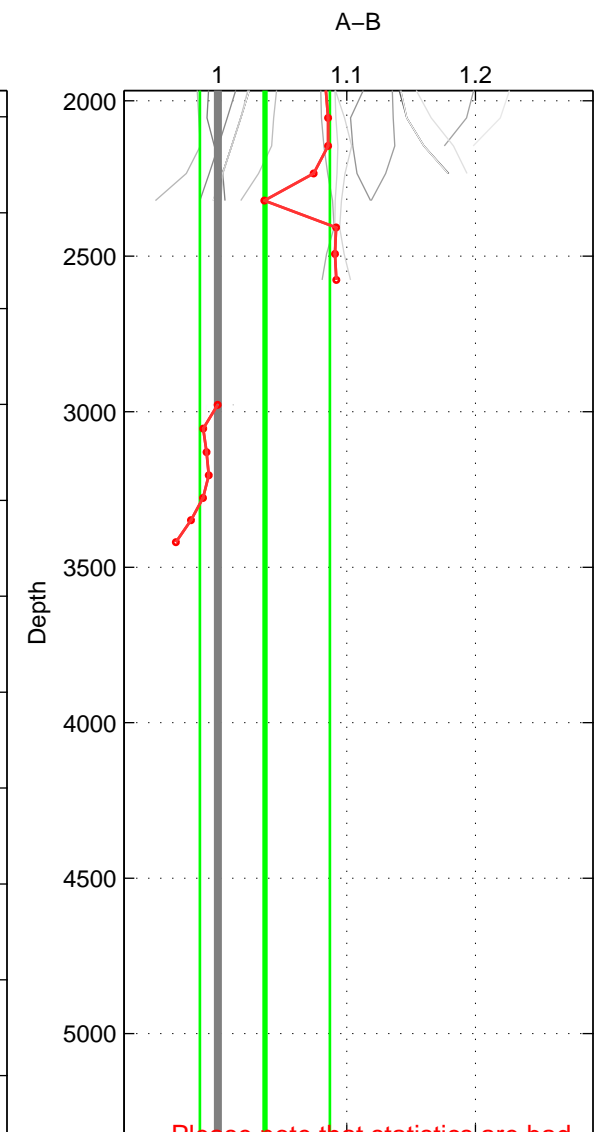

Cruise A (red). Date: Jul 1984 Cruisename: 1-06AQ19840719

Cruise B (blue). Date: Sep 1980 Cruisename: 111-77YM19800811

*** "Favourite" values are means of spaces 1 2.

	Offset	O.StDev	Ratio	R.Stdev	Rating
SIGMA:	0.093	0.034	1.106	0.040	5
THETA:	0.086	0.028	1.098	0.032	5
DEPTH:	0.031	0.045	1.036	0.050	3
FAV.:	0.089	0.031	1.102	0.036	5

Profiles of A: 16
 Profiles of B: 7
 Diff profs : 31
 WMoffset (A-B): 0.092682
 WMoffset stdev: 0.034437
 WMratio (A/B): 1.1057
 WMratio stdev: 0.0398

Quality (1-5): 5

Profiles of A: 16
 Profiles of B: 7
 Diff profs : 31
 WMoffset (A-B): 0.085967
 WMoffset stdev: 0.028046
 WMratio (A/B): 1.0977
 WMratio stdev: 0.031881

Quality (1-5): 5

Profiles of A: 16
 Profiles of B: 7
 Diff profs : 31
 WMoffset (A-B): 0.031365
 WMoffset stdev: 0.044877
 WMratio (A/B): 1.0365
 WMratio stdev: 0.050403

Quality (1-5): 3

Please note that statistics are bad.