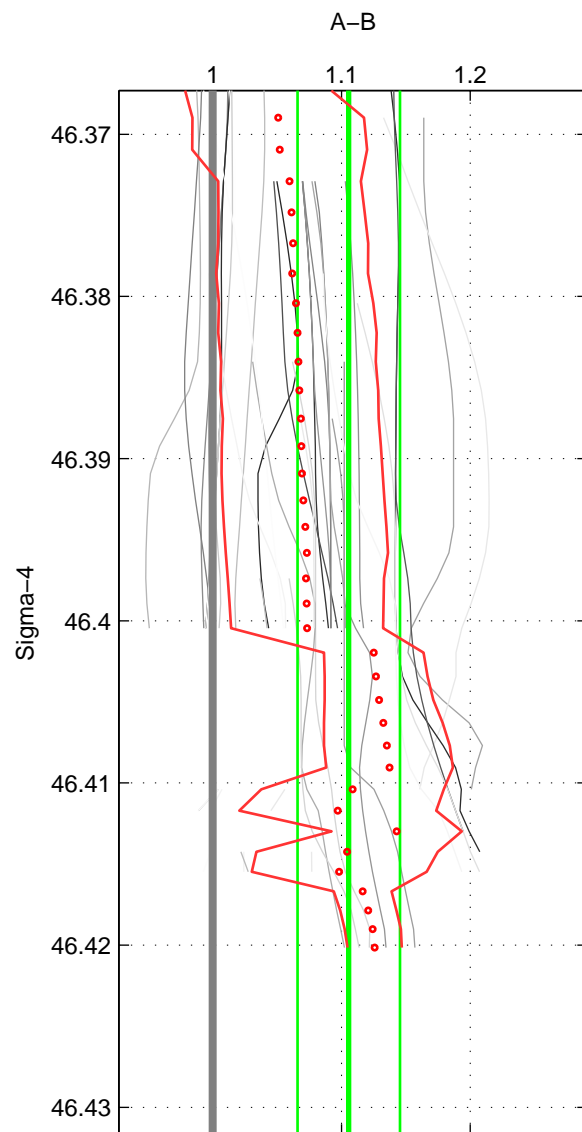

Cruise A (red). Date: Jul 1984 Cruisename: 1-06AQ19840719

Cruise B (blue). Date: Sep 1980 Cruisename: 111-77YM19800811

*** "Favourite" values are means of spaces 1 2.

	Offset	O.StDev	Ratio	R.Stdev	Rating
SIGMA:	0.093	0.034	1.106	0.040	5
THETA:	0.086	0.028	1.098	0.032	5
DEPTH:	0.031	0.045	1.036	0.050	3
FAV.:	0.089	0.031	1.102	0.036	5

Profiles of A: 16
 Profiles of B: 7
 Diff profs : 31
 WMoffset (A-B): 0.092682
 WMoffset stdev: 0.034437
 WMratio (A/B): 1.1057
 WMratio stdev: 0.0398

Quality (1-5): 5

Profiles of A: 16
 Profiles of B: 7
 Diff profs : 31
 WMoffset (A-B): 0.085967
 WMoffset stdev: 0.028046
 WMratio (A/B): 1.0977
 WMratio stdev: 0.031881

Quality (1-5): 5

Profiles of A: 16
 Profiles of B: 7
 Diff profs : 31
 WMoffset (A-B): 0.031365
 WMoffset stdev: 0.044877
 WMratio (A/B): 1.0365
 WMratio stdev: 0.050403

Quality (1-5): 3

Please note that statistics are bad.