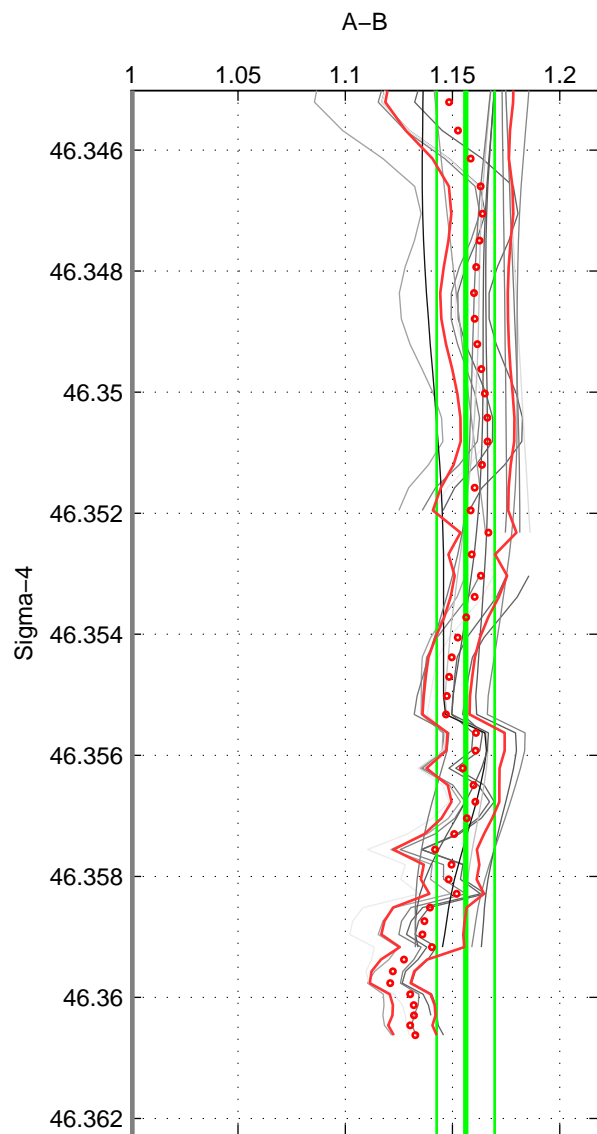

Cruise A (red). Date: Sep 1993 Cruisename: 33-18SN19950803
 Cruise B (blue). Date: Sep 2002 Cruisename: 67-49NZ20020822

*** "Favourite" values are means of spaces 1 2.

	Offset	O.StDev	Ratio	R.Stdev	Rating
SIGMA:	0.149	0.012	1.156	0.013	4
THETA:	0.142	0.005	1.147	0.006	4
DEPTH:	0.136	0.009	1.141	0.010	3
FAV.:	0.145	0.008	1.152	0.010	4

Profiles of A: 3
 Profiles of B: 6
 Diff profs : 15
 WMoffset (A-B): 0.14859
 WMoffset stdev: 0.011562
 WMratio (A/B): 1.1561
 WMratio stdev: 0.013499

Quality (1-5): 4

Profiles of A: 3
 Profiles of B: 6
 Diff profs : 15
 WMoffset (A-B): 0.14167
 WMoffset stdev: 0.0052411
 WMratio (A/B): 1.1474
 WMratio stdev: 0.0059846

Quality (1-5): 4

Profiles of A: 3
 Profiles of B: 6
 Diff profs : 15
 WMoffset (A-B): 0.1363
 WMoffset stdev: 0.00898
 WMratio (A/B): 1.1414
 WMratio stdev: 0.01003

Quality (1-5): 3