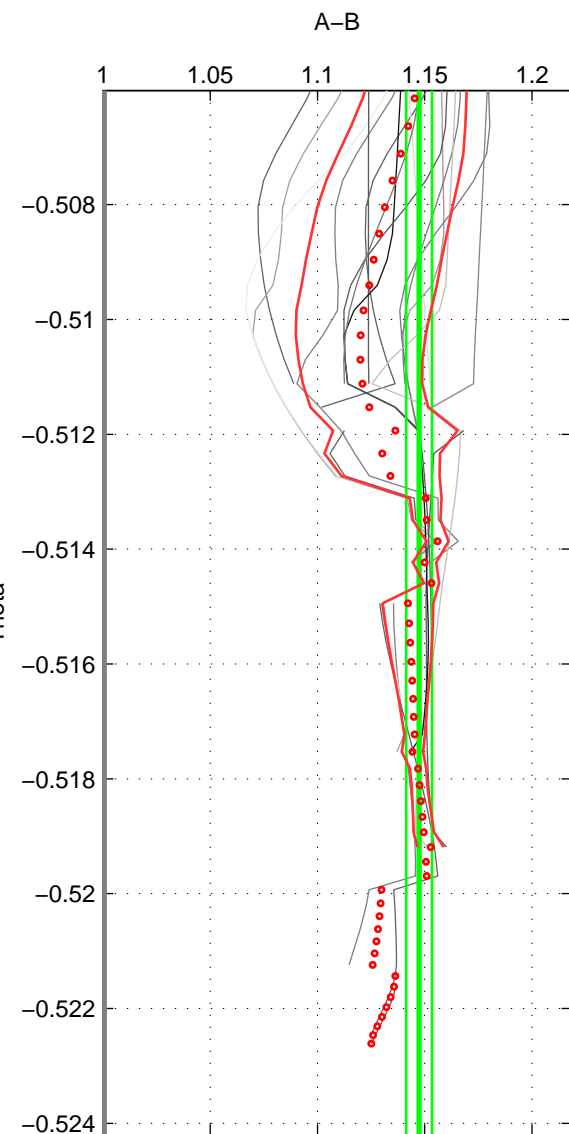

Cruise A (red). Date: Sep 1993 Cruisename: 33-18SN19950803
 Cruise B (blue). Date: Sep 2002 Cruisename: 67-49NZ20020822

*** "Favourite" values are means of spaces 1 2.

	Offset	O.StDev	Ratio	R.Stdev	Rating
SIGMA:	0.149	0.012	1.156	0.013	4
THETA:	0.142	0.005	1.147	0.006	4
DEPTH:	0.136	0.009	1.141	0.010	3
FAV.:	0.145	0.008	1.152	0.010	4

Profiles of A: 3
 Profiles of B: 6
 Diff profs : 15
 WMoffset (A-B): 0.14859
 WMoffset stdev: 0.011562
 WMratio (A/B): 1.1561
 WMratio stdev: 0.013499

Quality (1-5): 4

Profiles of A: 3
 Profiles of B: 6
 Diff profs : 15
 WMoffset (A-B): 0.14167
 WMoffset stdev: 0.0052411
 WMratio (A/B): 1.1474
 WMratio stdev: 0.0059846

Quality (1-5): 4

Profiles of A: 3
 Profiles of B: 6
 Diff profs : 15
 WMoffset (A-B): 0.1363
 WMoffset stdev: 0.00898
 WMratio (A/B): 1.1414
 WMratio stdev: 0.01003

Quality (1-5): 3