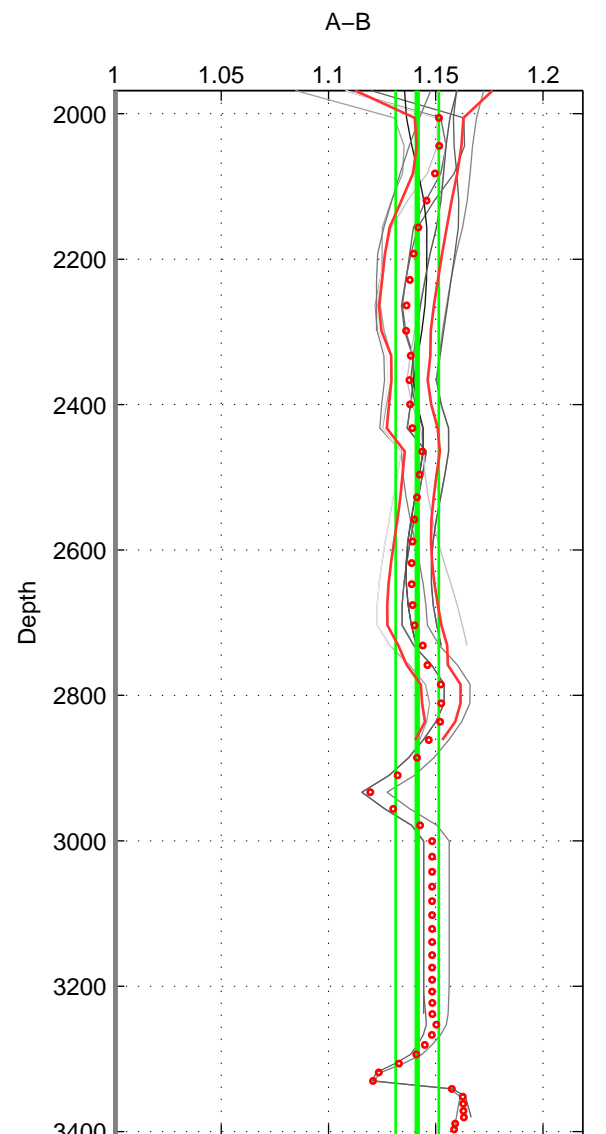

Cruise A (red). Date: Sep 1993 Cruisename: 33-18SN19950803
 Cruise B (blue). Date: Sep 2002 Cruisename: 67-49NZ20020822

*** "Favourite" values are means of spaces 1 2.

	Offset	O.StDev	Ratio	R.Stdev	Rating
SIGMA:	0.149	0.012	1.156	0.013	4
THETA:	0.142	0.005	1.147	0.006	4
DEPTH:	0.136	0.009	1.141	0.010	3
FAV.:	0.145	0.008	1.152	0.010	4

Profiles of A: 3
 Profiles of B: 6
 Diff profs : 15
 WMoffset (A-B): 0.14859
 WMoffset stdev: 0.011562
 WMratio (A/B): 1.1561
 WMratio stdev: 0.013499

Quality (1-5): 4

Profiles of A: 3
 Profiles of B: 6
 Diff profs : 15
 WMoffset (A-B): 0.14167
 WMoffset stdev: 0.0052411
 WMratio (A/B): 1.1474
 WMratio stdev: 0.0059846

Quality (1-5): 4

Profiles of A: 3
 Profiles of B: 6
 Diff profs : 15
 WMoffset (A-B): 0.1363
 WMoffset stdev: 0.00898
 WMratio (A/B): 1.1414
 WMratio stdev: 0.01003

Quality (1-5): 3