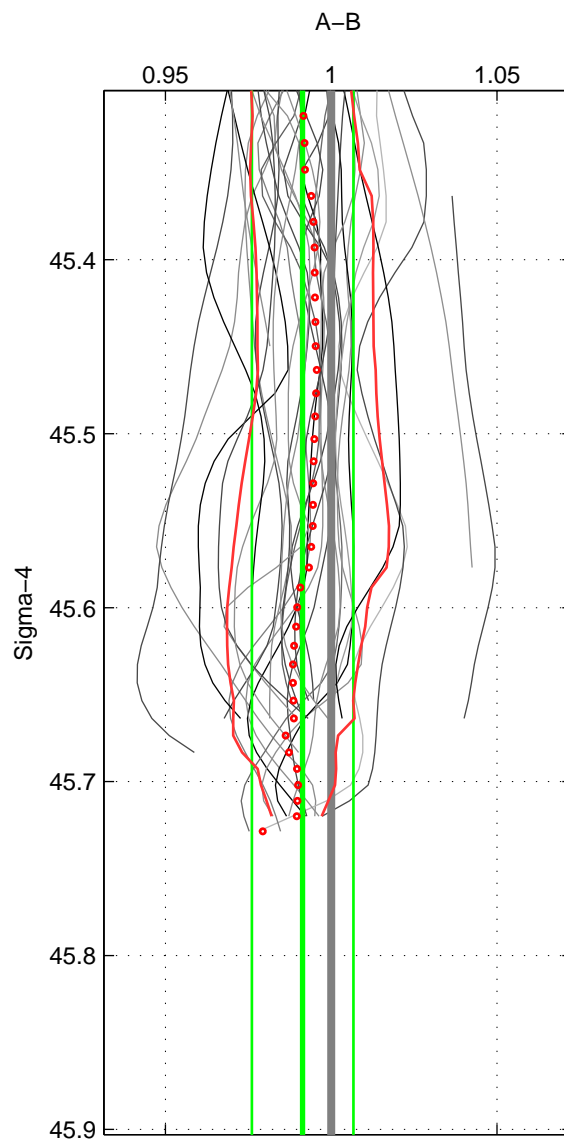

Cruise A (red). Date: Sep 1992 Cruisename: 494-322019920816  
 Cruise B (blue). Date: Jun 1997 Cruisename: 681-49UP19970530

\*\*\* "Favourite" values are means of spaces 1 2.

	Offset	O.StDev	Ratio	R.Stdev	Rating
SIGMA:	-0.026	0.046	0.991	0.015	5
THETA:	-0.022	0.045	0.993	0.015	5
DEPTH:	-0.024	0.011	0.992	0.004	3
FAV. :	-0.024	0.045	0.992	0.015	5

Profiles of A: 37  
 Profiles of B: 7  
 Diff profs : 30  
 WMoffset (A-B): -0.026079  
 WMoffset stdev: 0.045713  
 WMratio (A/B): 0.99135  
 WMratio stdev: 0.015336

Quality (1-5): 5

Profiles of A: 38  
 Profiles of B: 7  
 Diff profs : 30  
 WMoffset (A-B): -0.021988  
 WMoffset stdev: 0.044915  
 WMratio (A/B): 0.99262  
 WMratio stdev: 0.015227

Quality (1-5): 5

Profiles of A: 37  
 Profiles of B: 7  
 Diff profs : 29  
 WMoffset (A-B): -0.023923  
 WMoffset stdev: 0.011235  
 WMratio (A/B): 0.99204  
 WMratio stdev: 0.0038175

Quality (1-5): 3

Please note that statistics are bad.