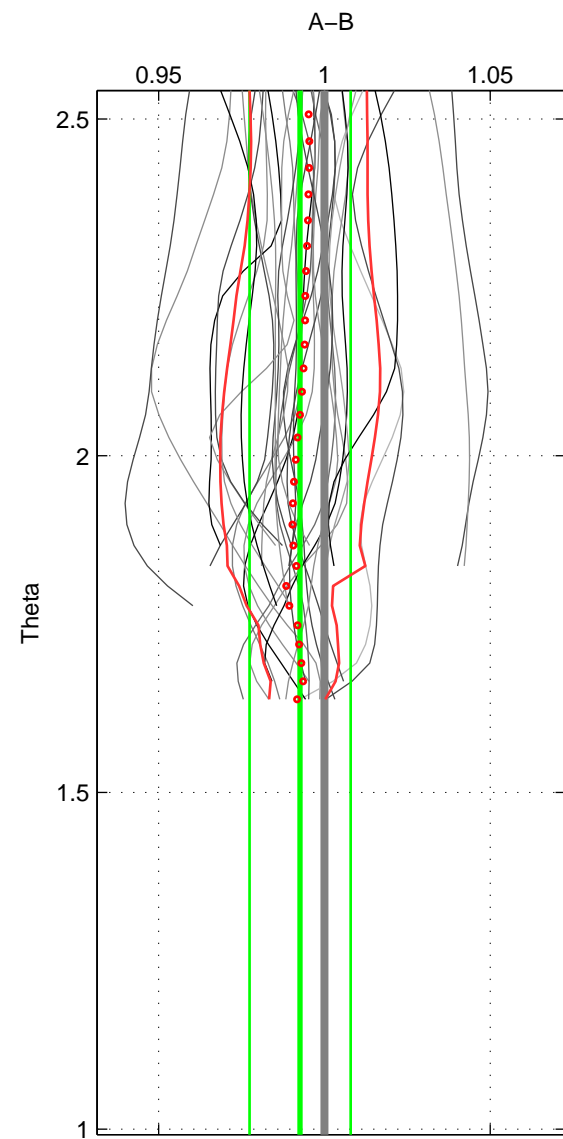

Cruise A (red). Date: Sep 1992 Cruisename: 494-322019920816  
 Cruise B (blue). Date: Jun 1997 Cruisename: 681-49UP19970530

\*\*\* "Favourite" values are means of spaces 1 2.

	Offset	O.StDev	Ratio	R.Stdev	Rating
SIGMA:	-0.026	0.046	0.991	0.015	5
THETA:	-0.022	0.045	0.993	0.015	5
DEPTH:	-0.024	0.011	0.992	0.004	3
FAV. :	-0.024	0.045	0.992	0.015	5

Profiles of A: 37  
 Profiles of B: 7  
 Diff profs : 30  
 WMoffset (A-B): -0.026079  
 WMoffset stdev: 0.045713  
 WMratio (A/B): 0.99135  
 WMratio stdev: 0.015336

Quality (1-5): 5

Profiles of A: 38  
 Profiles of B: 7  
 Diff profs : 30  
 WMoffset (A-B): -0.021988  
 WMoffset stdev: 0.044915  
 WMratio (A/B): 0.99262  
 WMratio stdev: 0.015227

Quality (1-5): 5

Profiles of A: 37  
 Profiles of B: 7  
 Diff profs : 29  
 WMoffset (A-B): -0.023923  
 WMoffset stdev: 0.011235  
 WMratio (A/B): 0.99204  
 WMratio stdev: 0.0038175

Quality (1-5): 3

Please note that statistics are bad.