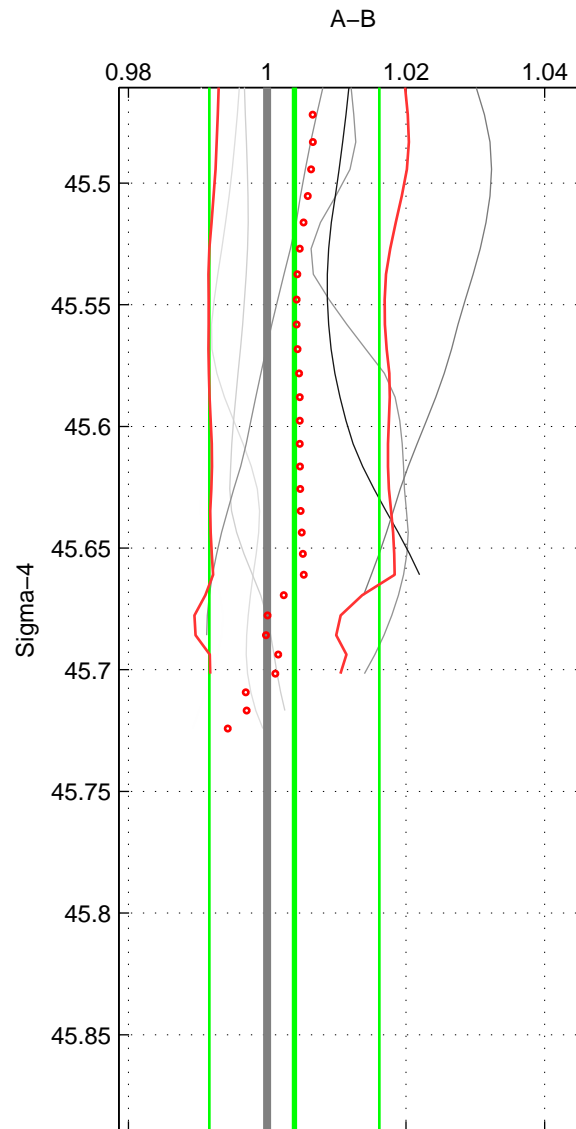

Cruise A (red). Date: Nov 1997 Cruisename: 581-49NZ19971111

Cruise B (blue). Date: Jun 1997 Cruisename: 681-49UP19970530

\*\*\* "Favourite" values are means of spaces 1 2.

	Offset	O.StDev	Ratio	R.Stdev	Rating
SIGMA:	0.012	0.037	1.004	0.012	4
THETA:	0.014	0.037	1.005	0.012	4
DEPTH:	0.050	0.004	1.017	0.001	3
FAV.:	0.013	0.037	1.004	0.012	4

Profiles of A: 6  
 Profiles of B: 7  
 Diff profs : 7  
 WMoffset (A-B): 0.011508  
 WMoffset stdev: 0.036563  
 WMratio (A/B): 1.0039  
 WMratio stdev: 0.012255

Quality (1-5): 4

Profiles of A: 6  
 Profiles of B: 7  
 Diff profs : 7  
 WMoffset (A-B): 0.014423  
 WMoffset stdev: 0.036703  
 WMratio (A/B): 1.0049  
 WMratio stdev: 0.01228

Quality (1-5): 4

Profiles of A: 6  
 Profiles of B: 7  
 Diff profs : 7  
 WMoffset (A-B): 0.049716  
 WMoffset stdev: 0.003613  
 WMratio (A/B): 1.0168  
 WMratio stdev: 0.0014901

Quality (1-5): 3

Please note that statistics are bad.