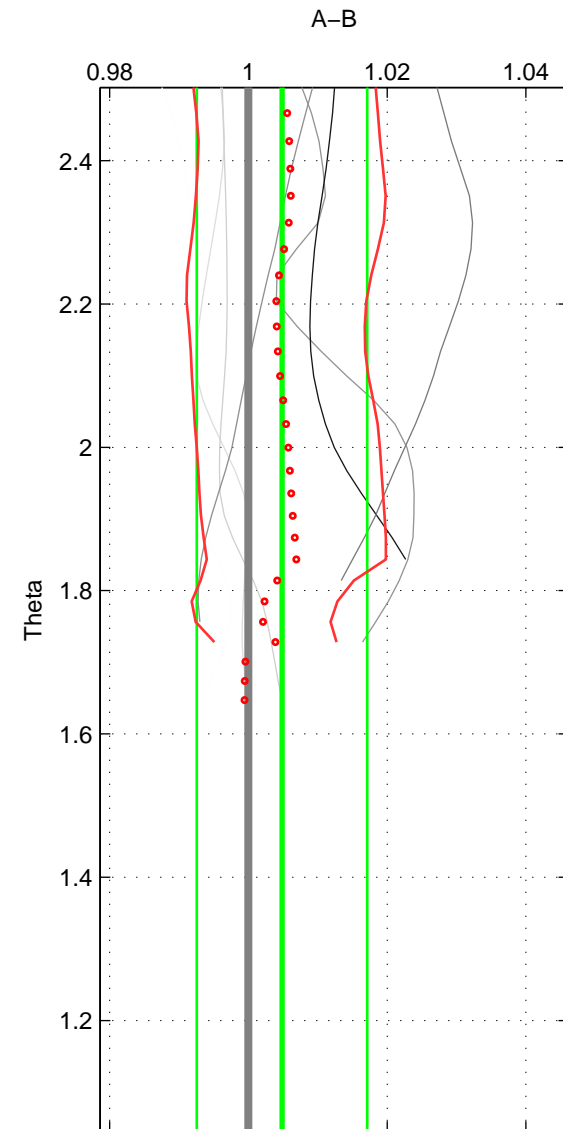

Cruise A (red). Date: Nov 1997 Cruisename: 581-49NZ19971111

Cruise B (blue). Date: Jun 1997 Cruisename: 681-49UP19970530

\*\*\* "Favourite" values are means of spaces 1 2.

	Offset	O.StDev	Ratio	R.Stdev	Rating
SIGMA:	0.012	0.037	1.004	0.012	4
THETA:	0.014	0.037	1.005	0.012	4
DEPTH:	0.050	0.004	1.017	0.001	3
FAV.:	0.013	0.037	1.004	0.012	4

Profiles of A: 6  
 Profiles of B: 7  
 Diff profs : 7  
 WMoffset (A-B): 0.011508  
 WMoffset stdev: 0.036563  
 WMratio (A/B): 1.0039  
 WMratio stdev: 0.012255

Quality (1-5): 4

Profiles of A: 6  
 Profiles of B: 7  
 Diff profs : 7  
 WMoffset (A-B): 0.014423  
 WMoffset stdev: 0.036703  
 WMratio (A/B): 1.0049  
 WMratio stdev: 0.01228

Quality (1-5): 4

Profiles of A: 6  
 Profiles of B: 7  
 Diff profs : 7  
 WMoffset (A-B): 0.049716  
 WMoffset stdev: 0.003613  
 WMratio (A/B): 1.0168  
 WMratio stdev: 0.0014901

Quality (1-5): 3

Please note that statistics are bad.