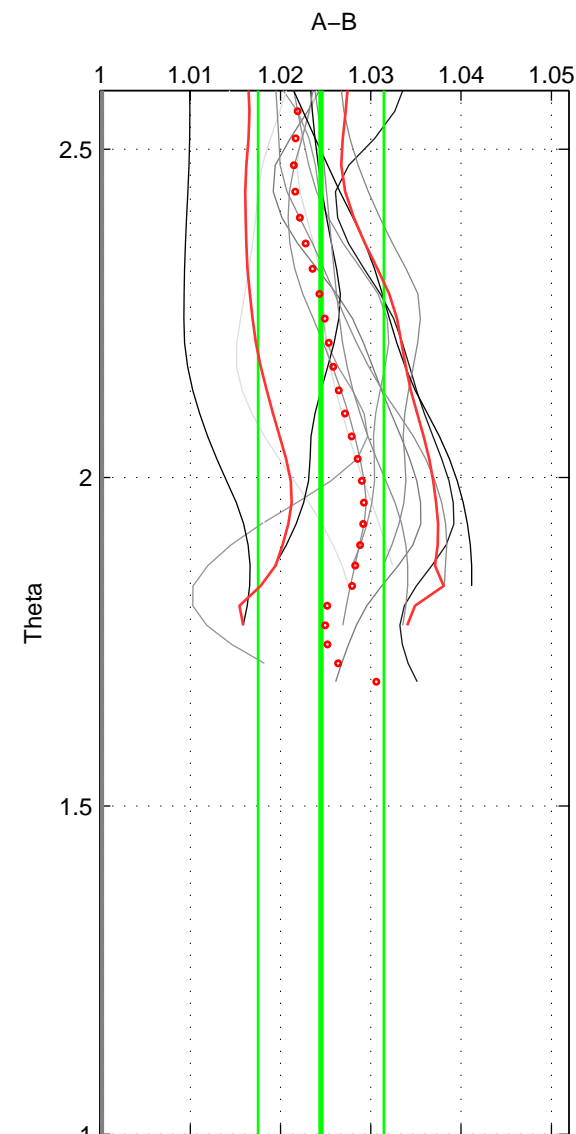

Cruise A (red). Date: Jun 1997 Cruisename: 681-49UP19970530  
 Cruise B (blue). Date: May 2000 Cruisename: 689-49UP20000420

\*\*\* "Favourite" values are means of spaces 1 2.

	Offset	O.StDev	Ratio	R.Stdev	Rating
SIGMA:	0.070	0.021	1.024	0.007	4
THETA:	0.073	0.021	1.024	0.007	4
DEPTH:	0.072	0.001	1.025	0.001	3
FAV.:	0.072	0.021	1.024	0.007	4

Profiles of A: 7  
 Profiles of B: 19  
 Diff profs : 14  
 WMoffset (A-B): 0.070353  
 WMoffset stdev: 0.020766  
 WMratio (A/B): 1.0236  
 WMratio stdev: 0.0070181

Quality (1-5): 4

Profiles of A: 7  
 Profiles of B: 19  
 Diff profs : 14  
 WMoffset (A-B): 0.072911  
 WMoffset stdev: 0.020619  
 WMratio (A/B): 1.0245  
 WMratio stdev: 0.0069637

Quality (1-5): 4

Profiles of A: 7  
 Profiles of B: 19  
 Diff profs : 14  
 WMoffset (A-B): 0.072008  
 WMoffset stdev: 0.001379  
 WMratio (A/B): 1.0247  
 WMratio stdev: 0.00085277

Quality (1-5): 3

Please note that statistics are bad.