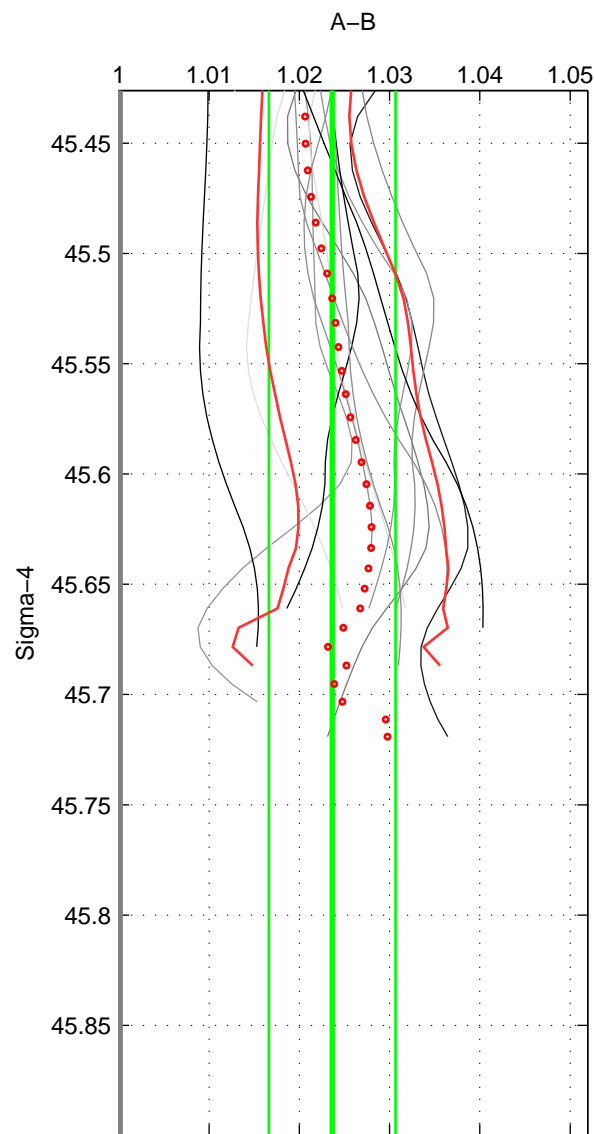

Cruise A (red). Date: Jun 1997 Cruisename: 681-49UP19970530  
 Cruise B (blue). Date: May 2000 Cruisename: 689-49UP20000420

\*\*\* "Favourite" values are means of spaces 1 2.

	Offset	O.StDev	Ratio	R.Stdev	Rating
SIGMA:	0.070	0.021	1.024	0.007	4
THETA:	0.073	0.021	1.024	0.007	4
DEPTH:	0.072	0.001	1.025	0.001	3
FAV.:	0.072	0.021	1.024	0.007	4

Profiles of A: 7  
 Profiles of B: 19  
 Diff profs : 14  
 WMoffset (A-B): 0.070353  
 WMoffset stdev: 0.020766  
 WMratio (A/B): 1.0236  
 WMratio stdev: 0.0070181

Quality (1-5): 4

Profiles of A: 7  
 Profiles of B: 19  
 Diff profs : 14  
 WMoffset (A-B): 0.072911  
 WMoffset stdev: 0.020619  
 WMratio (A/B): 1.0245  
 WMratio stdev: 0.0069637

Quality (1-5): 4

Profiles of A: 7  
 Profiles of B: 19  
 Diff profs : 14  
 WMoffset (A-B): 0.072008  
 WMoffset stdev: 0.001379  
 WMratio (A/B): 1.0247  
 WMratio stdev: 0.00085277

Quality (1-5): 3

Please note that statistics are bad.