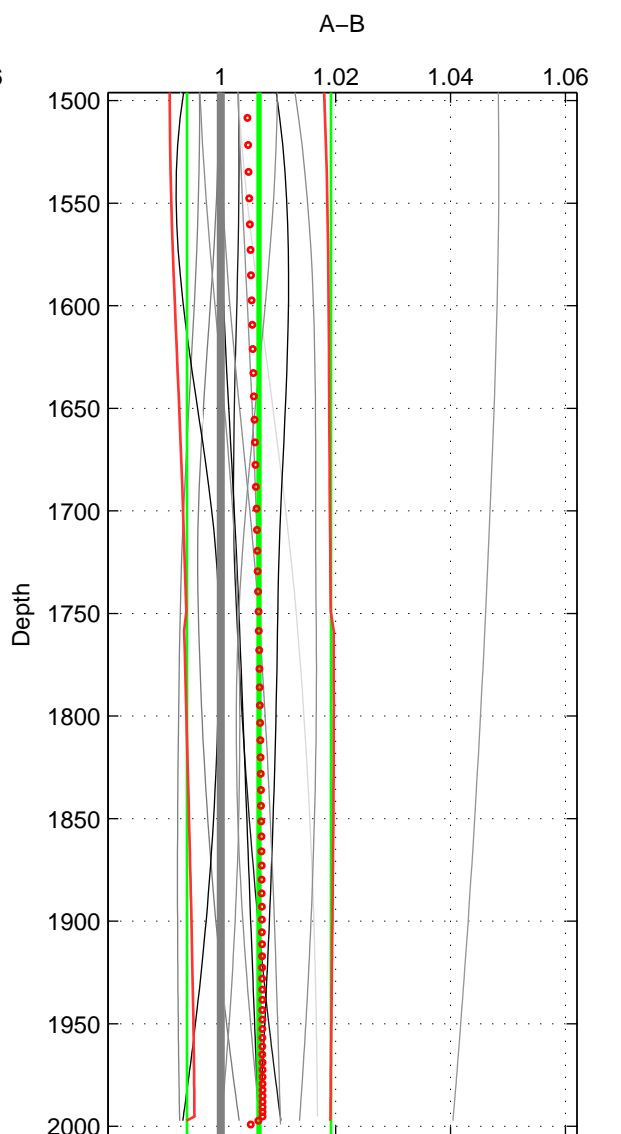

Cruise A (red). Date: Jun 1997 Cruisename: 681-49UP19970530

Cruise B (blue). Date: Jun 2005 Cruisename: 707-49UP20050615

*** "Favourite" values are means of spaces 1 2 3.

	Offset	O.StDev	Ratio	R.Stdev	Rating
SIGMA:	0.017	0.031	1.006	0.011	4
THETA:	0.020	0.033	1.007	0.011	4
DEPTH:	0.019	0.035	1.007	0.013	4
FAV.:	0.019	0.033	1.006	0.012	4

Profiles of A: 8
 Profiles of B: 18
 Diff profs : 15
 WMoffset (A-B): 0.0174
 WMoffset stdev: 0.031058
 WMratio (A/B): 1.0059
 WMratio stdev: 0.010761

Quality (1-5): 4

Profiles of A: 8
 Profiles of B: 18
 Diff profs : 15
 WMoffset (A-B): 0.020349
 WMoffset stdev: 0.032705
 WMratio (A/B): 1.0069
 WMratio stdev: 0.01133

Quality (1-5): 4

Profiles of A: 8
 Profiles of B: 18
 Diff profs : 15
 WMoffset (A-B): 0.019129
 WMoffset stdev: 0.035455
 WMratio (A/B): 1.0066
 WMratio stdev: 0.012542

Quality (1-5): 4