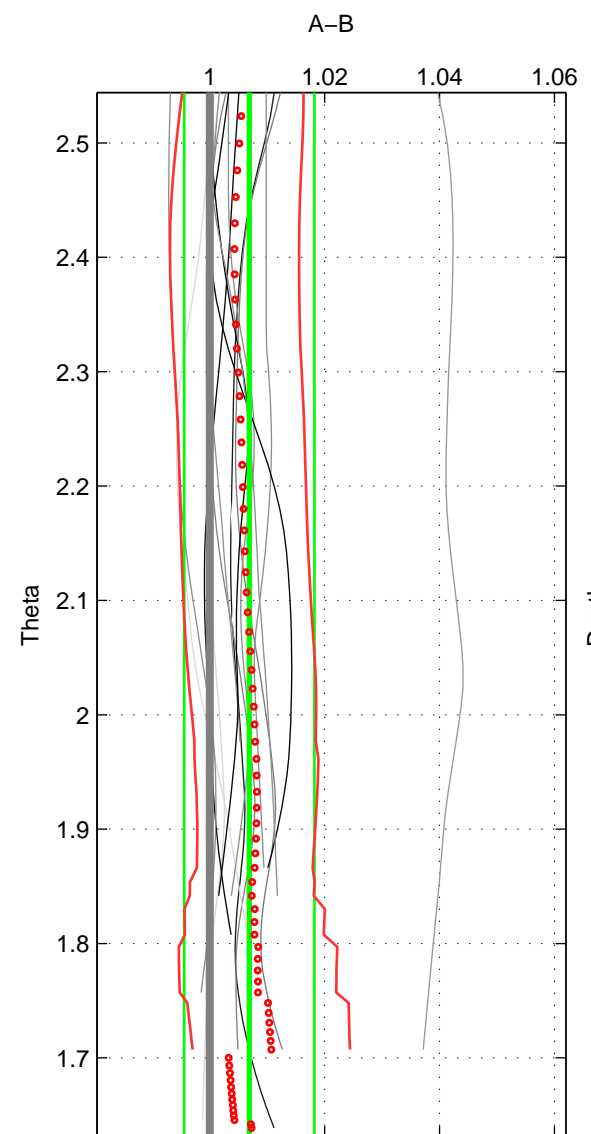

Cruise A (red). Date: Jun 1997 Cruisename: 681-49UP19970530

Cruise B (blue). Date: Jun 2005 Cruisename: 707-49UP20050615

*** "Favourite" values are means of spaces 1 2 3.

	Offset	O.StDev	Ratio	R.Stdev	Rating
SIGMA:	0.017	0.031	1.006	0.011	4
THETA:	0.020	0.033	1.007	0.011	4
DEPTH:	0.019	0.035	1.007	0.013	4
FAV.:	0.019	0.033	1.006	0.012	4

Profiles of A: 8
 Profiles of B: 18
 Diff profs : 15
 WMoffset (A-B): 0.0174
 WMoffset stdev: 0.031058
 WMratio (A/B): 1.0059
 WMratio stdev: 0.010761

Quality (1-5): 4

Profiles of A: 8
 Profiles of B: 18
 Diff profs : 15
 WMoffset (A-B): 0.020349
 WMoffset stdev: 0.032705
 WMratio (A/B): 1.0069
 WMratio stdev: 0.01133

Quality (1-5): 4

Profiles of A: 8
 Profiles of B: 18
 Diff profs : 15
 WMoffset (A-B): 0.019129
 WMoffset stdev: 0.035455
 WMratio (A/B): 1.0066
 WMratio stdev: 0.012542

Quality (1-5): 4