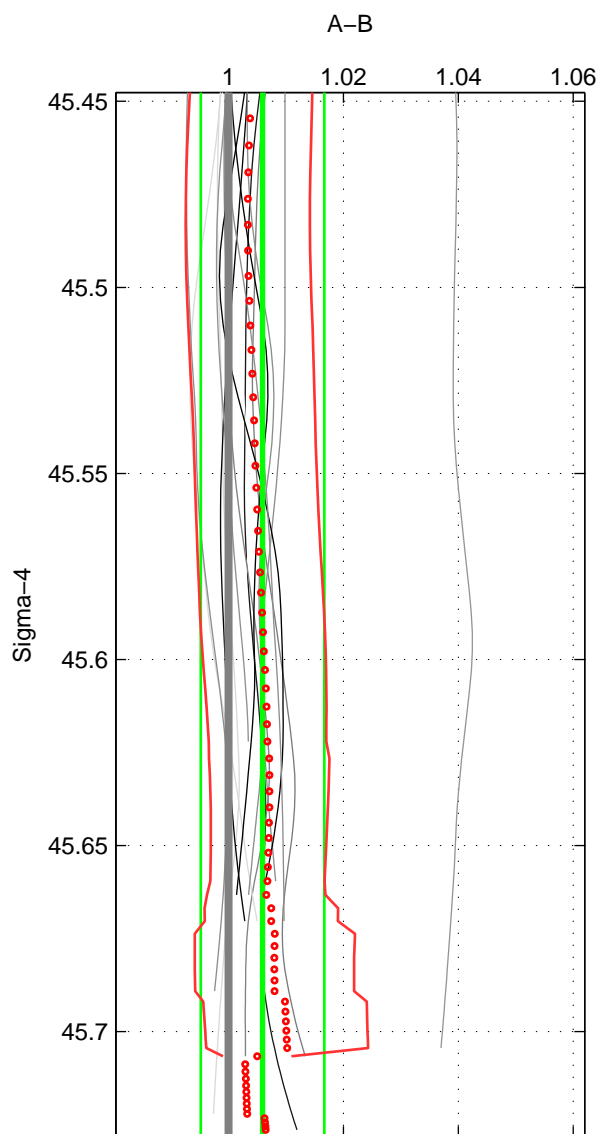

Cruise A (red). Date: Jun 1997 Cruisename: 681-49UP19970530

Cruise B (blue). Date: Jun 2005 Cruisename: 707-49UP20050615

*** "Favourite" values are means of spaces 1 2 3.

	Offset	O.StDev	Ratio	R.Stdev	Rating
SIGMA:	0.017	0.031	1.006	0.011	4
THETA:	0.020	0.033	1.007	0.011	4
DEPTH:	0.019	0.035	1.007	0.013	4
FAV.:	0.019	0.033	1.006	0.012	4

Profiles of A: 8
 Profiles of B: 18
 Diff profs : 15
 WMoffset (A-B): 0.0174
 WMoffset stdev: 0.031058
 WMratio (A/B): 1.0059
 WMratio stdev: 0.010761

Quality (1-5): 4

Profiles of A: 8
 Profiles of B: 18
 Diff profs : 15
 WMoffset (A-B): 0.020349
 WMoffset stdev: 0.032705
 WMratio (A/B): 1.0069
 WMratio stdev: 0.01133

Quality (1-5): 4

Profiles of A: 8
 Profiles of B: 18
 Diff profs : 15
 WMoffset (A-B): 0.019129
 WMoffset stdev: 0.035455
 WMratio (A/B): 1.0066
 WMratio stdev: 0.012542

Quality (1-5): 4