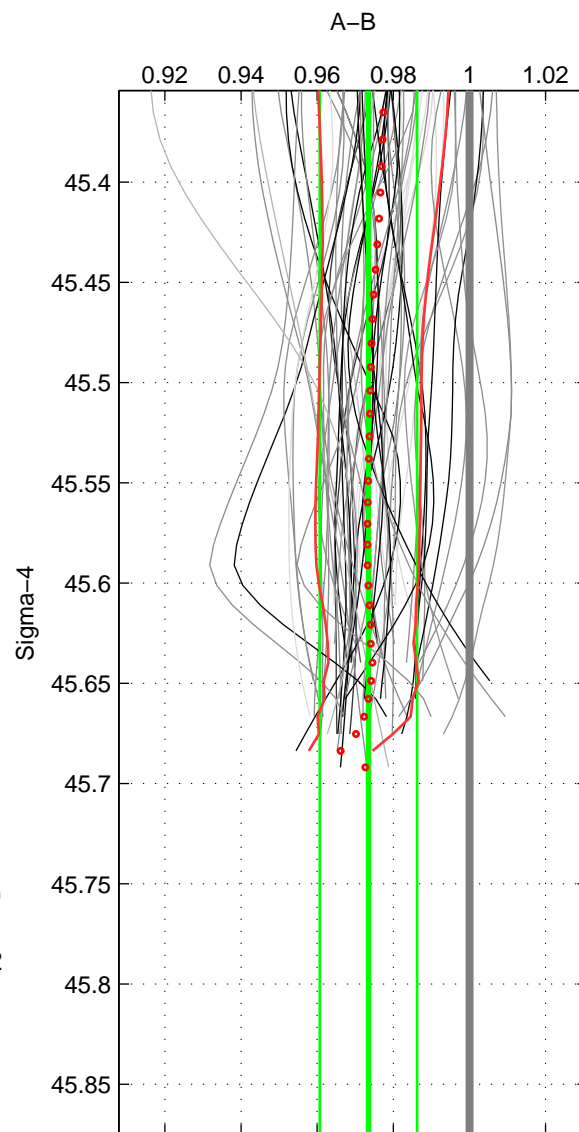

Cruise A (red). Date: May 2001 Cruisename: 655-49UF20010509

Cruise B (blue). Date: Feb 2008 Cruisename: 717-49UP20080122

*** "Favourite" values are means of spaces 1 2.

	Offset	O.StDev	Ratio	R.Stdev	Rating
SIGMA:	-0.074	0.036	0.973	0.013	5
THETA:	-0.080	0.027	0.971	0.010	5
DEPTH:	-0.069	0.001	0.975	0.000	3
FAV. :	-0.077	0.032	0.972	0.011	5

Profiles of A: 38
 Profiles of B: 17
 Diff profs : 60
 WMoffset (A-B): -0.073703
 WMoffset stdev: 0.035581
 WMratio (A/B): 0.97347
 WMratio stdev: 0.012788

Quality (1-5): 5

Profiles of A: 38
 Profiles of B: 17
 Diff profs : 60
 WMoffset (A-B): -0.079742
 WMoffset stdev: 0.027462
 WMratio (A/B): 0.97111
 WMratio stdev: 0.0099459

Quality (1-5): 5

Profiles of A: 38
 Profiles of B: 17
 Diff profs : 60
 WMoffset (A-B): -0.068984
 WMoffset stdev: 0.00087248
 WMratio (A/B): 0.97504
 WMratio stdev: 0.00017926

Quality (1-5): 3

Please note that statistics are bad.