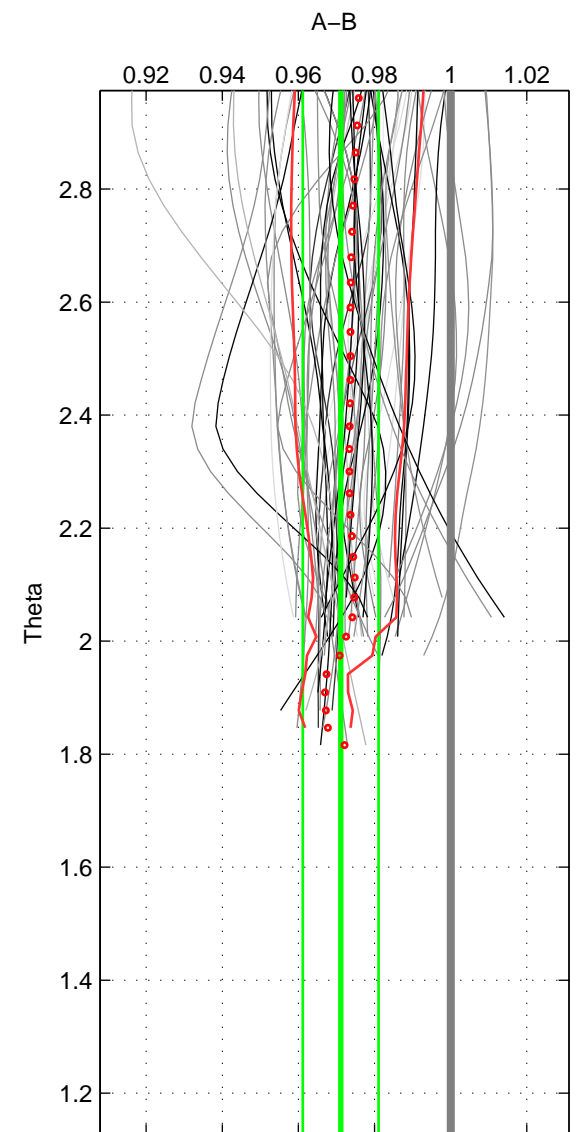

Cruise A (red). Date: May 2001 Cruisename: 655-49UF20010509

Cruise B (blue). Date: Feb 2008 Cruisename: 717-49UP20080122

*** "Favourite" values are means of spaces 1 2.

	Offset	O.StDev	Ratio	R.Stdev	Rating
SIGMA:	-0.074	0.036	0.973	0.013	5
THETA:	-0.080	0.027	0.971	0.010	5
DEPTH:	-0.069	0.001	0.975	0.000	3
FAV. :	-0.077	0.032	0.972	0.011	5

Profiles of A: 38
 Profiles of B: 17
 Diff profs : 60
 WMoffset (A-B): -0.073703
 WMoffset stdev: 0.035581
 WMratio (A/B): 0.97347
 WMratio stdev: 0.012788

Quality (1-5): 5

Profiles of A: 38
 Profiles of B: 17
 Diff profs : 60
 WMoffset (A-B): -0.079742
 WMoffset stdev: 0.027462
 WMratio (A/B): 0.97111
 WMratio stdev: 0.0099459

Quality (1-5): 5

Profiles of A: 38
 Profiles of B: 17
 Diff profs : 60
 WMoffset (A-B): -0.068984
 WMoffset stdev: 0.00087248
 WMratio (A/B): 0.97504
 WMratio stdev: 0.00017926

Quality (1-5): 3

Please note that statistics are bad.