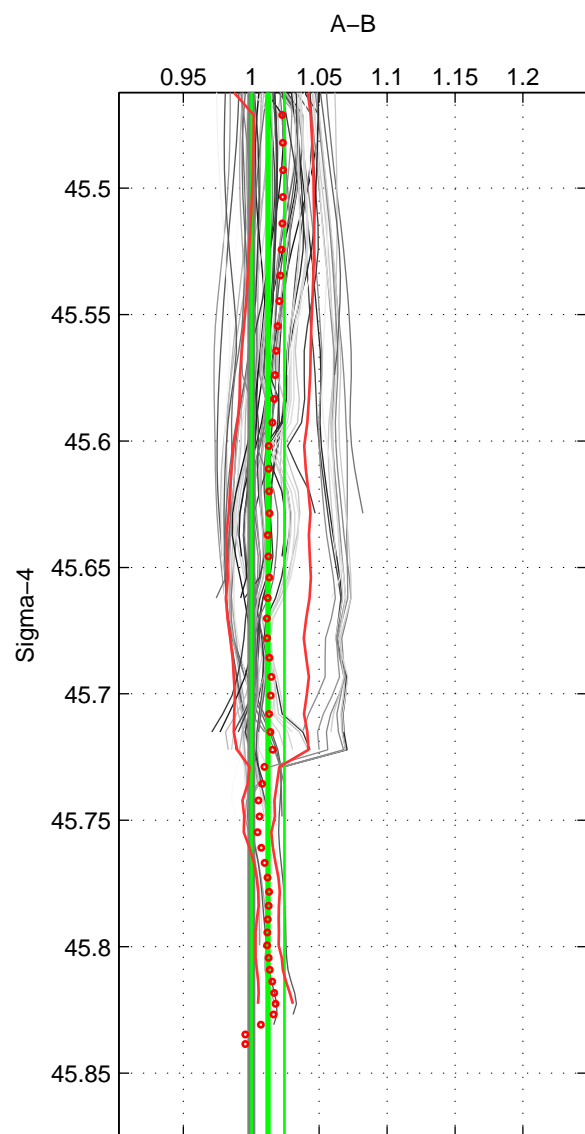

Cruise A (red). Date: Sep 1993 Cruisename: 730-90BM19930830

Cruise B (blue). Date: Sep 1999 Cruisename: 731-90CI19990827

*** "Favourite" values are means of spaces 1 2 3.

	Offset	O.StDev	Ratio	R.Stdev	Rating
SIGMA:	0.034	0.033	1.012	0.012	4
THETA:	0.034	0.034	1.012	0.013	4
DEPTH:	0.059	0.109	1.020	0.038	4
FAV.:	0.042	0.059	1.015	0.021	4

Profiles of A: 12
 Profiles of B: 15
 Diff profs : 72
 WMoffset (A-B): 0.033883
 WMoffset stdev: 0.032933
 WMratio (A/B): 1.0123
 WMratio stdev: 0.012111

Quality (1-5): 4

Profiles of A: 12
 Profiles of B: 15
 Diff profs : 72
 WMoffset (A-B): 0.03408
 WMoffset stdev: 0.03421
 WMratio (A/B): 1.0124
 WMratio stdev: 0.012584

Quality (1-5): 4

Profiles of A: 12
 Profiles of B: 15
 Diff profs : 72
 WMoffset (A-B): 0.058572
 WMoffset stdev: 0.10946
 WMratio (A/B): 1.02
 WMratio stdev: 0.038028

Quality (1-5): 4