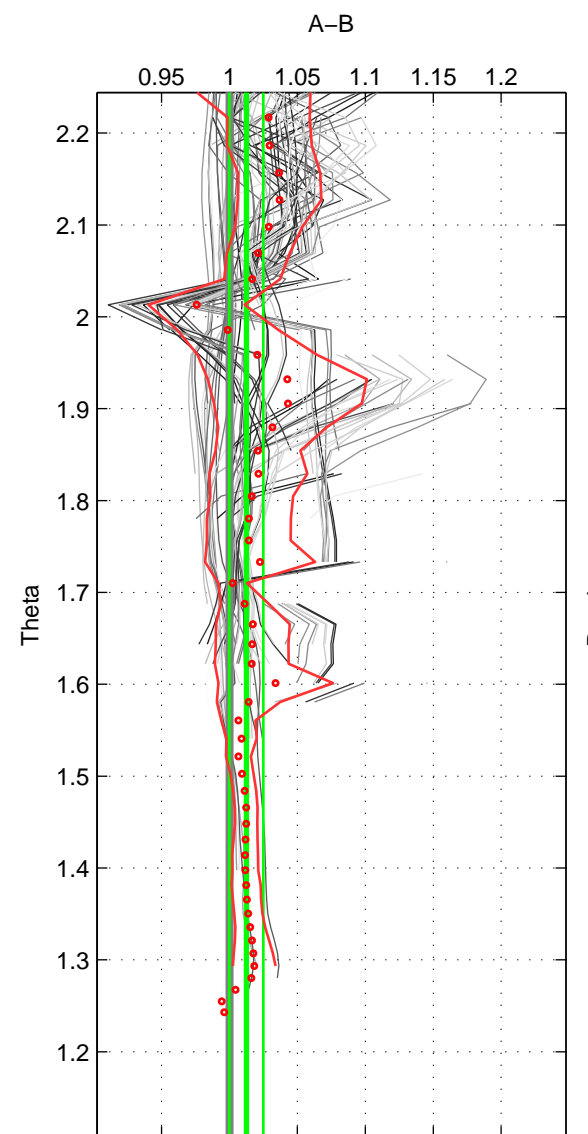

Cruise A (red). Date: Sep 1993 Cruisename: 730-90BM19930830

Cruise B (blue). Date: Sep 1999 Cruisename: 731-90CI19990827

*** "Favourite" values are means of spaces 1 2 3.

	Offset	O.StDev	Ratio	R.Stdev	Rating
SIGMA:	0.034	0.033	1.012	0.012	4
THETA:	0.034	0.034	1.012	0.013	4
DEPTH:	0.059	0.109	1.020	0.038	4
FAV.:	0.042	0.059	1.015	0.021	4

Profiles of A: 12
 Profiles of B: 15
 Diff profs : 72
 WMoffset (A-B): 0.033883
 WMoffset stdev: 0.032933
 WMratio (A/B): 1.0123
 WMratio stdev: 0.012111

Quality (1-5): 4

Profiles of A: 12
 Profiles of B: 15
 Diff profs : 72
 WMoffset (A-B): 0.03408
 WMoffset stdev: 0.03421
 WMratio (A/B): 1.0124
 WMratio stdev: 0.012584

Quality (1-5): 4

Profiles of A: 12
 Profiles of B: 15
 Diff profs : 72
 WMoffset (A-B): 0.058572
 WMoffset stdev: 0.10946
 WMratio (A/B): 1.02
 WMratio stdev: 0.038028

Quality (1-5): 4