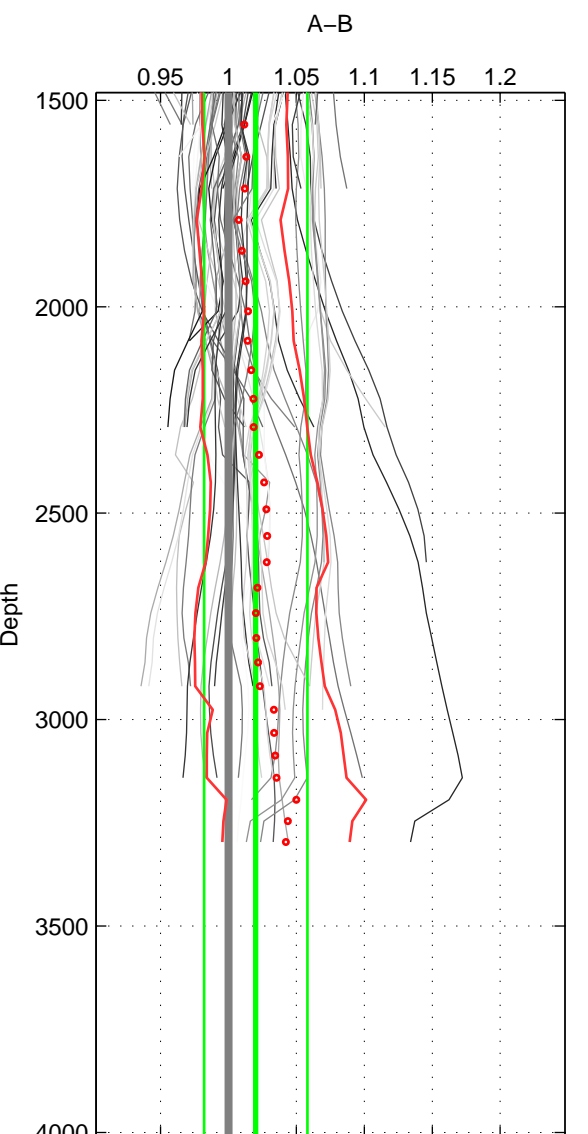

Cruise A (red). Date: Sep 1993 Cruisename: 730-90BM19930830

Cruise B (blue). Date: Sep 1999 Cruisename: 731-90CI19990827

*** "Favourite" values are means of spaces 1 2 3.

	Offset	O.StDev	Ratio	R.Stdev	Rating
SIGMA:	0.034	0.033	1.012	0.012	4
THETA:	0.034	0.034	1.012	0.013	4
DEPTH:	0.059	0.109	1.020	0.038	4
FAV.:	0.042	0.059	1.015	0.021	4

Profiles of A: 12
 Profiles of B: 15
 Diff profs : 72
 WMoffset (A-B): 0.033883
 WMoffset stdev: 0.032933
 WMratio (A/B): 1.0123
 WMratio stdev: 0.012111

Quality (1-5): 4

Profiles of A: 12
 Profiles of B: 15
 Diff profs : 72
 WMoffset (A-B): 0.03408
 WMoffset stdev: 0.03421
 WMratio (A/B): 1.0124
 WMratio stdev: 0.012584

Quality (1-5): 4

Profiles of A: 12
 Profiles of B: 15
 Diff profs : 72
 WMoffset (A-B): 0.058572
 WMoffset stdev: 0.10946
 WMratio (A/B): 1.02
 WMratio stdev: 0.038028

Quality (1-5): 4