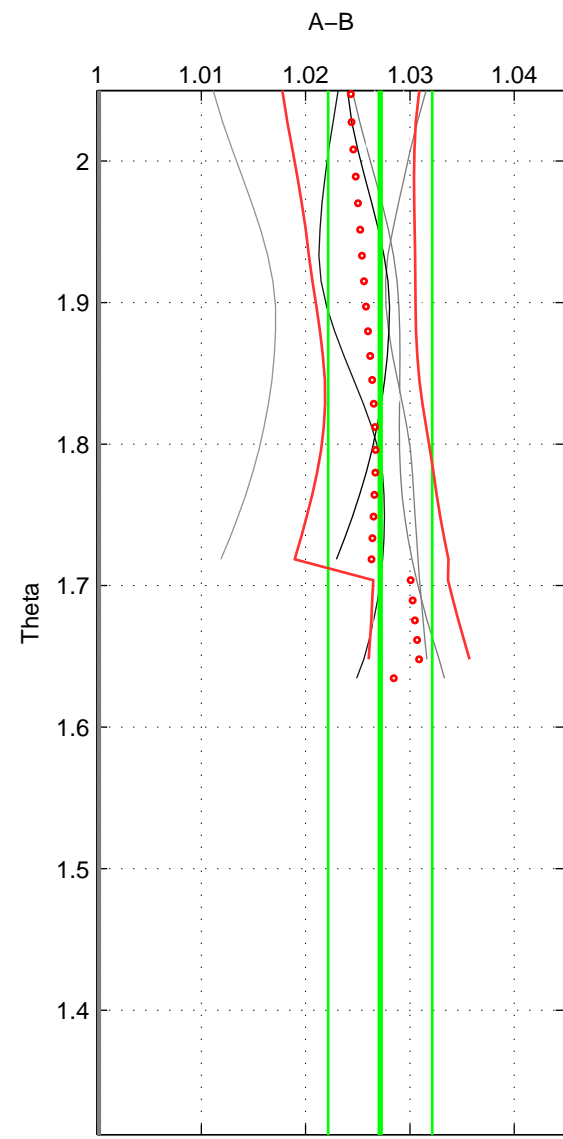

Cruise A (red). Date: Aug 1998 Cruisename: 567-49HO19980718

Cruise B (blue). Date: Jun 1997 Cruisename: 681-49UP19970530

*** "Favourite" values are those of space 2.

	Offset	O.StDev	Ratio	R.Stdev	Rating
SIGMA:	0.079	0.006	1.027	0.002	1
THETA:	0.080	0.015	1.027	0.005	2
DEPTH:	0.090	0.003	1.031	0.002	1
FAV.:	0.080	0.015	1.027	0.005	2

Please note that statistics are bad.

Profiles of A: 4
 Profiles of B: 4
 Diff profs : 7
 WMoffset (A-B): 0.078689
 WMoffset stdev: 0.0057422
 WMratio (A/B): 1.0265
 WMratio stdev: 0.0024138

Quality (1-5): 1

Profiles of A: 4
 Profiles of B: 4
 Diff profs : 7
 WMoffset (A-B): 0.0804
 WMoffset stdev: 0.014714
 WMratio (A/B): 1.0271
 WMratio stdev: 0.0049841

Quality (1-5): 2

Please note that statistics are bad.

Profiles of A: 4
 Profiles of B: 4
 Diff profs : 7
 WMoffset (A-B): 0.090017
 WMoffset stdev: 0.0034374
 WMratio (A/B): 1.0306
 WMratio stdev: 0.0016075

Quality (1-5): 1