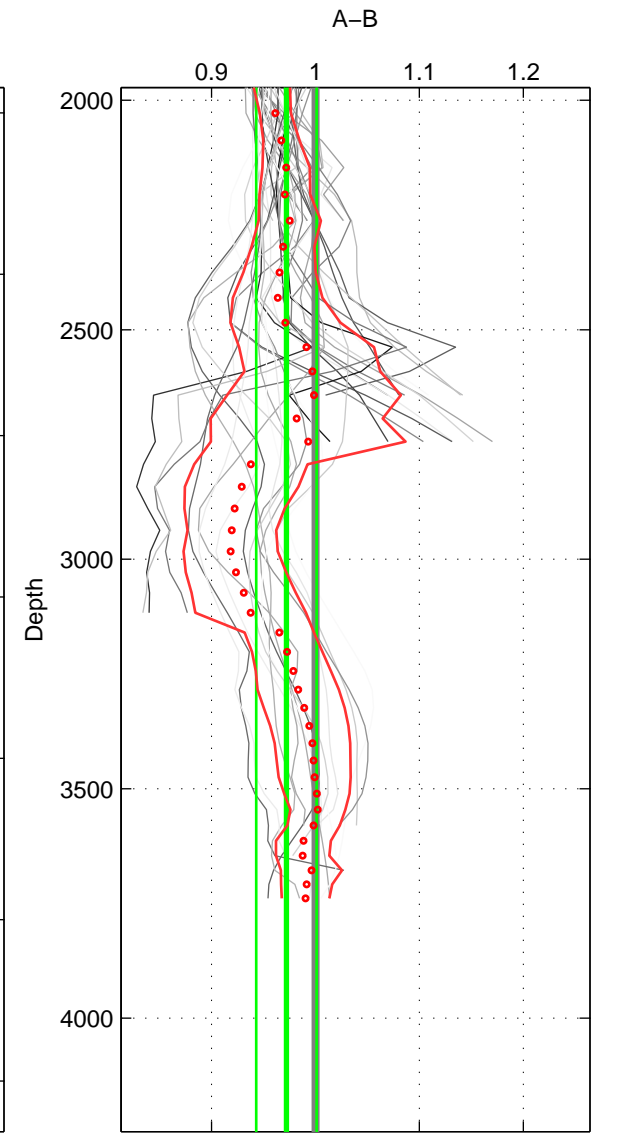

Cruise A (red). Date: Jul 2003 Cruisename: 253-33RO20030604

Cruise B (blue). Date: Jul 1990 Cruisename: 295-64TR19900701

\*\*\* "Favourite" values are means of spaces 1 2 3.

	Offset	O.StDev	Ratio	R.Stdev	Rating
SIGMA:	-0.056	0.026	0.959	0.018	5
THETA:	-0.057	0.030	0.959	0.021	5
DEPTH:	-0.036	0.036	0.972	0.029	5
FAV. :	-0.049	0.031	0.963	0.023	5

Profiles of A: 6  
 Profiles of B: 7  
 Diff profs : 36  
 WMoffset (A-B): -0.055657  
 WMoffset stdev: 0.026271  
 WMratio (A/B): 0.95941  
 WMratio stdev: 0.018423

Quality (1-5): 5

Profiles of A: 6  
 Profiles of B: 7  
 Diff profs : 36  
 WMoffset (A-B): -0.056959  
 WMoffset stdev: 0.030296  
 WMratio (A/B): 0.95851  
 WMratio stdev: 0.021471

Quality (1-5): 5

Profiles of A: 6  
 Profiles of B: 7  
 Diff profs : 36  
 WMoffset (A-B): -0.035822  
 WMoffset stdev: 0.036379  
 WMratio (A/B): 0.97211  
 WMratio stdev: 0.029121

Quality (1-5): 5