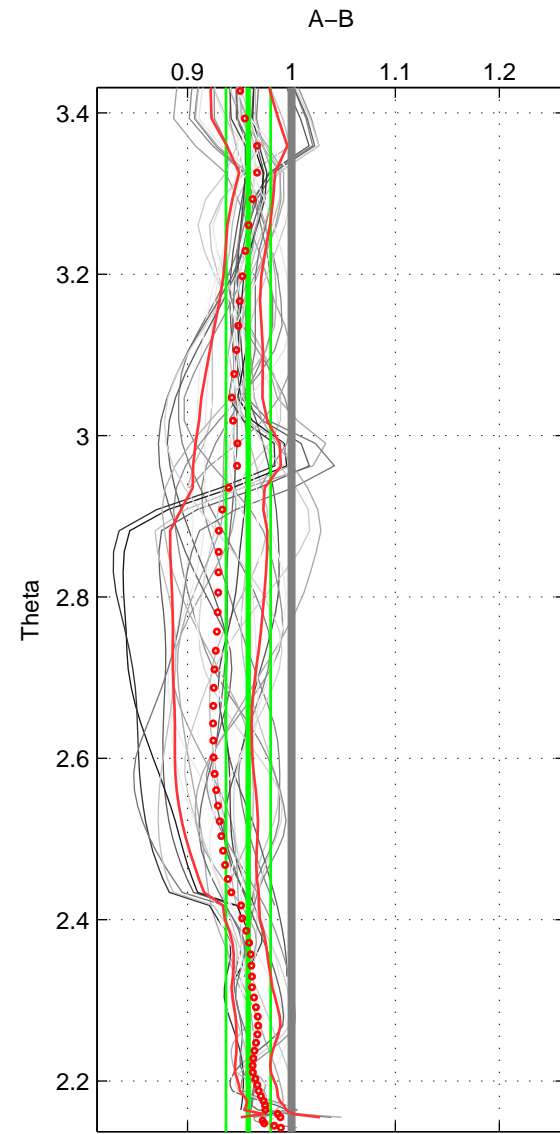

Cruise A (red). Date: Jul 2003 Cruisename: 253-33RO20030604

Cruise B (blue). Date: Jul 1990 Cruisename: 295-64TR19900701

\*\*\* "Favourite" values are means of spaces 1 2 3.

	Offset	O.StDev	Ratio	R.Stdev	Rating
SIGMA:	-0.056	0.026	0.959	0.018	5
THETA:	-0.057	0.030	0.959	0.021	5
DEPTH:	-0.036	0.036	0.972	0.029	5
FAV. :	-0.049	0.031	0.963	0.023	5

Profiles of A: 6  
 Profiles of B: 7  
 Diff profs : 36  
 WMoffset (A-B): -0.055657  
 WMoffset stdev: 0.026271  
 WMratio (A/B): 0.95941  
 WMratio stdev: 0.018423

Quality (1-5): 5

Profiles of A: 6  
 Profiles of B: 7  
 Diff profs : 36  
 WMoffset (A-B): -0.056959  
 WMoffset stdev: 0.030296  
 WMratio (A/B): 0.95851  
 WMratio stdev: 0.021471

Quality (1-5): 5

Profiles of A: 6  
 Profiles of B: 7  
 Diff profs : 36  
 WMoffset (A-B): -0.035822  
 WMoffset stdev: 0.036379  
 WMratio (A/B): 0.97211  
 WMratio stdev: 0.029121

Quality (1-5): 5