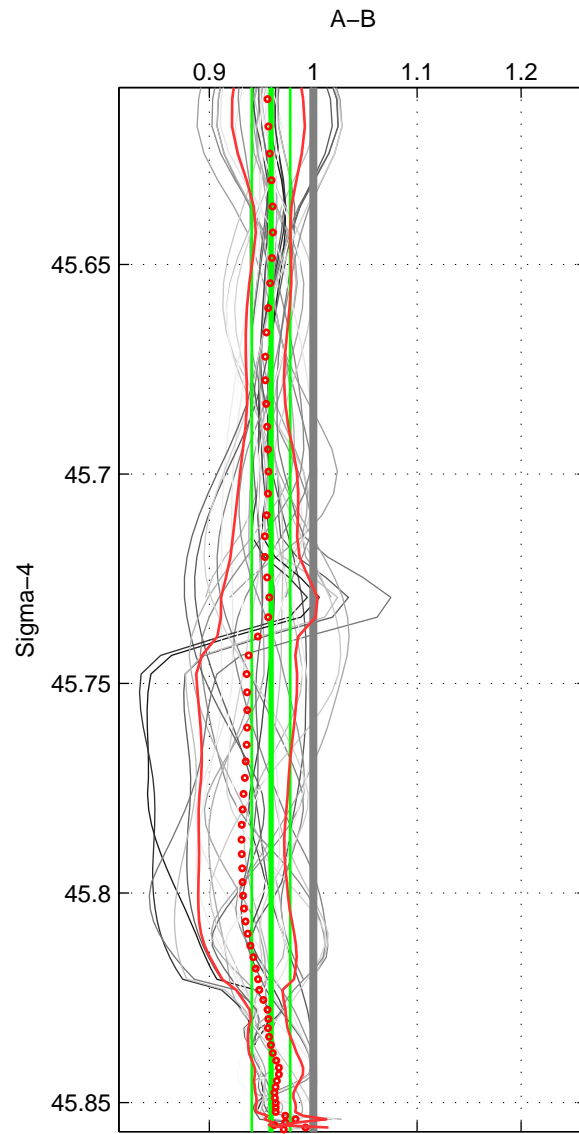

Cruise A (red). Date: Jul 2003 Cruisename: 253-33RO20030604

Cruise B (blue). Date: Jul 1990 Cruisename: 295-64TR19900701

\*\*\* "Favourite" values are means of spaces 1 2 3.

	Offset	O.StDev	Ratio	R.Stdev	Rating
SIGMA:	-0.056	0.026	0.959	0.018	5
THETA:	-0.057	0.030	0.959	0.021	5
DEPTH:	-0.036	0.036	0.972	0.029	5
FAV. :	-0.049	0.031	0.963	0.023	5

Profiles of A: 6  
 Profiles of B: 7  
 Diff profs : 36  
 WMoffset (A-B): -0.055657  
 WMoffset stdev: 0.026271  
 WMratio (A/B): 0.95941  
 WMratio stdev: 0.018423

Quality (1-5): 5

Profiles of A: 6  
 Profiles of B: 7  
 Diff profs : 36  
 WMoffset (A-B): -0.056959  
 WMoffset stdev: 0.030296  
 WMratio (A/B): 0.95851  
 WMratio stdev: 0.021471

Quality (1-5): 5

Profiles of A: 6  
 Profiles of B: 7  
 Diff profs : 36  
 WMoffset (A-B): -0.035822  
 WMoffset stdev: 0.036379  
 WMratio (A/B): 0.97211  
 WMratio stdev: 0.029121

Quality (1-5): 5