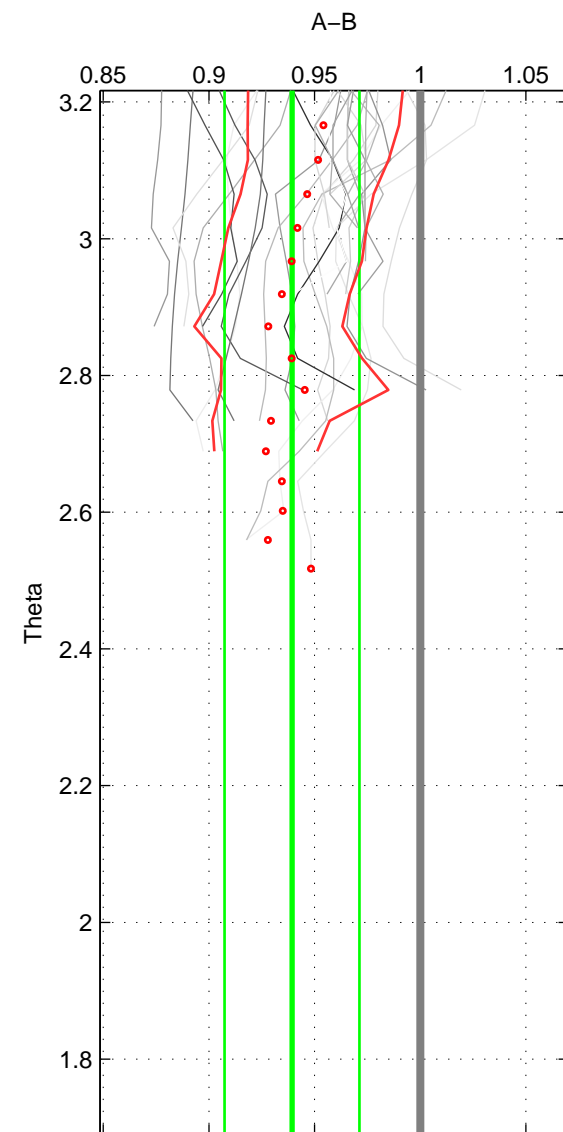

Cruise A (red). Date: Oct 2000 Cruisename: 285-64PE20000926

Cruise B (blue). Date: Jul 1990 Cruisename: 295-64TR19900701

*** "Favourite" values are means of spaces 1 2 3.

	Offset	O.StDev	Ratio	R.Stdev	Rating
SIGMA:	-0.076	0.034	0.935	0.029	3
THETA:	-0.071	0.037	0.939	0.032	3
DEPTH:	-0.064	0.020	0.945	0.017	3
FAV. :	-0.070	0.030	0.940	0.026	3

Profiles of A: 10
 Profiles of B: 7
 Diff profs : 27
 WMoffset (A-B): -0.076198
 WMoffset stdev: 0.033561
 WMratio (A/B): 0.9346
 WMratio stdev: 0.028592

Quality (1-5): 3

Profiles of A: 10
 Profiles of B: 7
 Diff profs : 27
 WMoffset (A-B): -0.070511
 WMoffset stdev: 0.037329
 WMratio (A/B): 0.93933
 WMratio stdev: 0.031901

Quality (1-5): 3

Profiles of A: 10
 Profiles of B: 7
 Diff profs : 27
 WMoffset (A-B): -0.063688
 WMoffset stdev: 0.02019
 WMratio (A/B): 0.94511
 WMratio stdev: 0.017406

Quality (1-5): 3