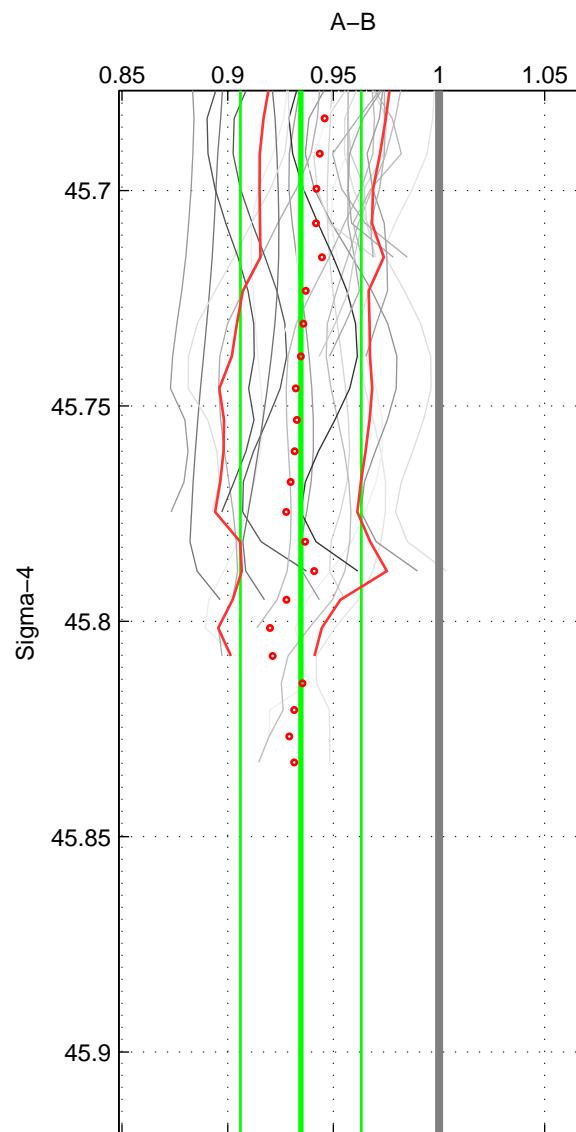

Cruise A (red). Date: Oct 2000 Cruisename: 285-64PE20000926

Cruise B (blue). Date: Jul 1990 Cruisename: 295-64TR19900701

*** "Favourite" values are means of spaces 1 2 3.

	Offset	O.StDev	Ratio	R.Stdev	Rating
SIGMA:	-0.076	0.034	0.935	0.029	3
THETA:	-0.071	0.037	0.939	0.032	3
DEPTH:	-0.064	0.020	0.945	0.017	3
FAV. :	-0.070	0.030	0.940	0.026	3

Profiles of A: 10
 Profiles of B: 7
 Diff profs : 27
 WMoffset (A-B): -0.076198
 WMoffset stdev: 0.033561
 WMratio (A/B): 0.9346
 WMratio stdev: 0.028592

Quality (1-5): 3

Profiles of A: 10
 Profiles of B: 7
 Diff profs : 27
 WMoffset (A-B): -0.070511
 WMoffset stdev: 0.037329
 WMratio (A/B): 0.93933
 WMratio stdev: 0.031901

Quality (1-5): 3

Profiles of A: 10
 Profiles of B: 7
 Diff profs : 27
 WMoffset (A-B): -0.063688
 WMoffset stdev: 0.02019
 WMratio (A/B): 0.94511
 WMratio stdev: 0.017406

Quality (1-5): 3