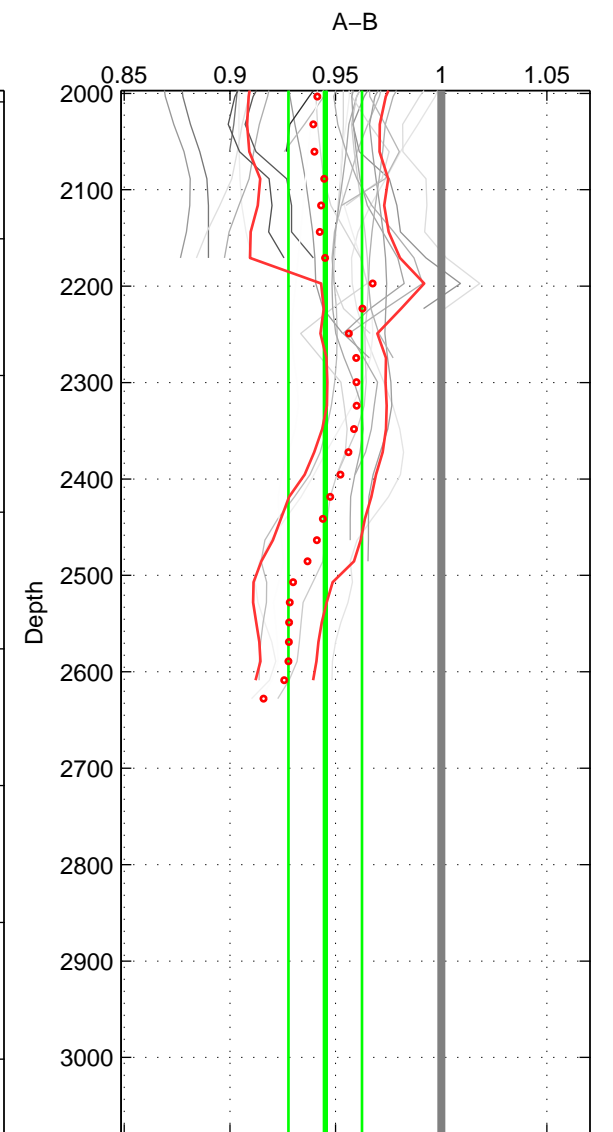

Cruise A (red). Date: Oct 2000 Cruisename: 285-64PE20000926

Cruise B (blue). Date: Jul 1990 Cruisename: 295-64TR19900701

*** "Favourite" values are means of spaces 1 2 3.

	Offset	O.StDev	Ratio	R.Stdev	Rating
SIGMA:	-0.076	0.034	0.935	0.029	3
THETA:	-0.071	0.037	0.939	0.032	3
DEPTH:	-0.064	0.020	0.945	0.017	3
FAV. :	-0.070	0.030	0.940	0.026	3

Profiles of A: 10
 Profiles of B: 7
 Diff profs : 27
 WMoffset (A-B): -0.076198
 WMoffset stdev: 0.033561
 WMratio (A/B): 0.9346
 WMratio stdev: 0.028592

Quality (1-5): 3

Profiles of A: 10
 Profiles of B: 7
 Diff profs : 27
 WMoffset (A-B): -0.070511
 WMoffset stdev: 0.037329
 WMratio (A/B): 0.93933
 WMratio stdev: 0.031901

Quality (1-5): 3

Profiles of A: 10
 Profiles of B: 7
 Diff profs : 27
 WMoffset (A-B): -0.063688
 WMoffset stdev: 0.02019
 WMratio (A/B): 0.94511
 WMratio stdev: 0.017406

Quality (1-5): 3