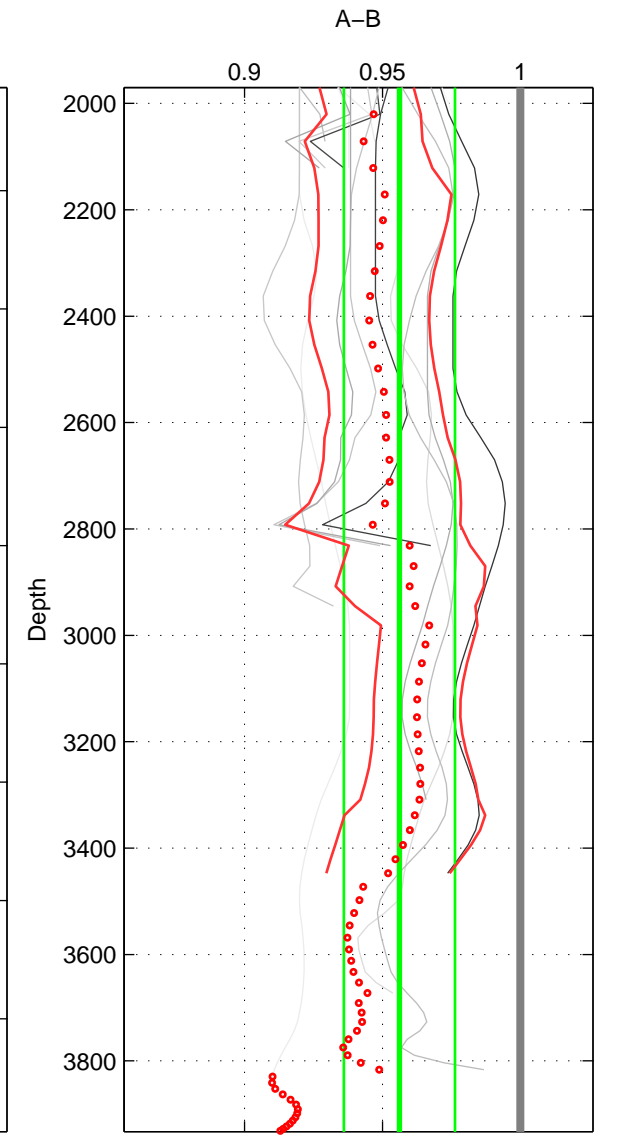

Cruise A (red). Date: Aug 1996 Cruisename: 5-06AQ19960712

Cruise B (blue). Date: Aug 1994 Cruisename: 32-18SN19940724

*** "Favourite" values are those of space 3.

	Offset	O.StDev	Ratio	R.Stdev	Rating
SIGMA:	-0.073	0.015	0.930	0.014	2
THETA:	-0.084	0.002	0.919	0.002	2
DEPTH:	-0.046	0.021	0.956	0.020	3
FAV.:	-0.046	0.021	0.956	0.020	3

Please note that statistics are bad.

Profiles of A: 7
 Profiles of B: 4
 Diff profs: 17
 WMoffset (A-B): -0.073202
 WMoffset stdev: 0.015028
 WMratio (A/B): 0.93035
 WMratio stdev: 0.013837

Quality (1-5): 2

Please note that statistics are bad.

Profiles of A: 7
 Profiles of B: 4
 Diff profs: 17
 WMoffset (A-B): -0.084481
 WMoffset stdev: 0.0020472
 WMratio (A/B): 0.91915
 WMratio stdev: 0.0022162

Quality (1-5): 2

Profiles of A: 7
 Profiles of B: 4
 Diff profs: 17
 WMoffset (A-B): -0.045778
 WMoffset stdev: 0.021149
 WMratio (A/B): 0.95613
 WMratio stdev: 0.020148

Quality (1-5): 3