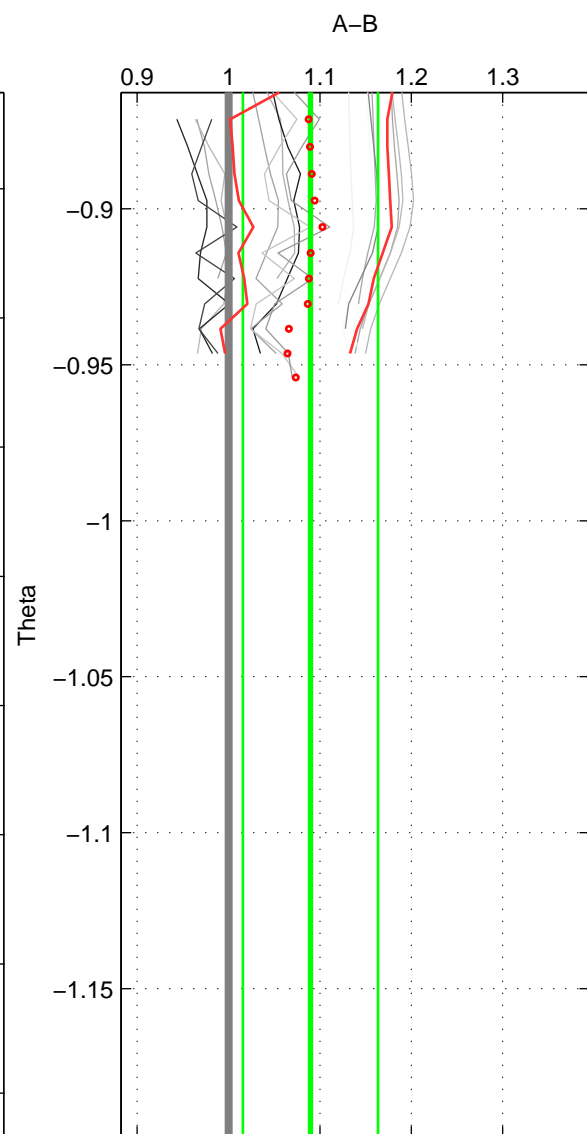

Cruise A (red). Date: Jul 1987 Cruisename: 2-06AQ19870704

Cruise B (blue). Date: Sep 1980 Cruisename: 111-77YM19800811

\*\*\* "Favourite" values are means of spaces 1 2 3.

|        | Offset | O.StDev | Ratio | R.Stdev | Rating |
|--------|--------|---------|-------|---------|--------|
| SIGMA: | 0.104  | 0.046   | 1.121 | 0.054   | 3      |
| THETA: | 0.077  | 0.064   | 1.090 | 0.074   | 3      |
| DEPTH: | 0.094  | 0.046   | 1.107 | 0.053   | 3      |
| FAV.:  | 0.092  | 0.052   | 1.106 | 0.061   | 3      |

Profiles of A: 8  
 Profiles of B: 6  
 Diff profs : 17  
 WMoffset (A-B): 0.10426  
 WMoffset stdev: 0.046301  
 WMratio (A/B): 1.1212  
 WMratio stdev: 0.054388

Quality (1-5): 3

Profiles of A: 8  
 Profiles of B: 6  
 Diff profs : 17  
 WMoffset (A-B): 0.077128  
 WMoffset stdev: 0.063982  
 WMratio (A/B): 1.0896  
 WMratio stdev: 0.074046

Quality (1-5): 3

Profiles of A: 8  
 Profiles of B: 6  
 Diff profs : 17  
 WMoffset (A-B): 0.093502  
 WMoffset stdev: 0.046085  
 WMratio (A/B): 1.1074  
 WMratio stdev: 0.053347

Quality (1-5): 3