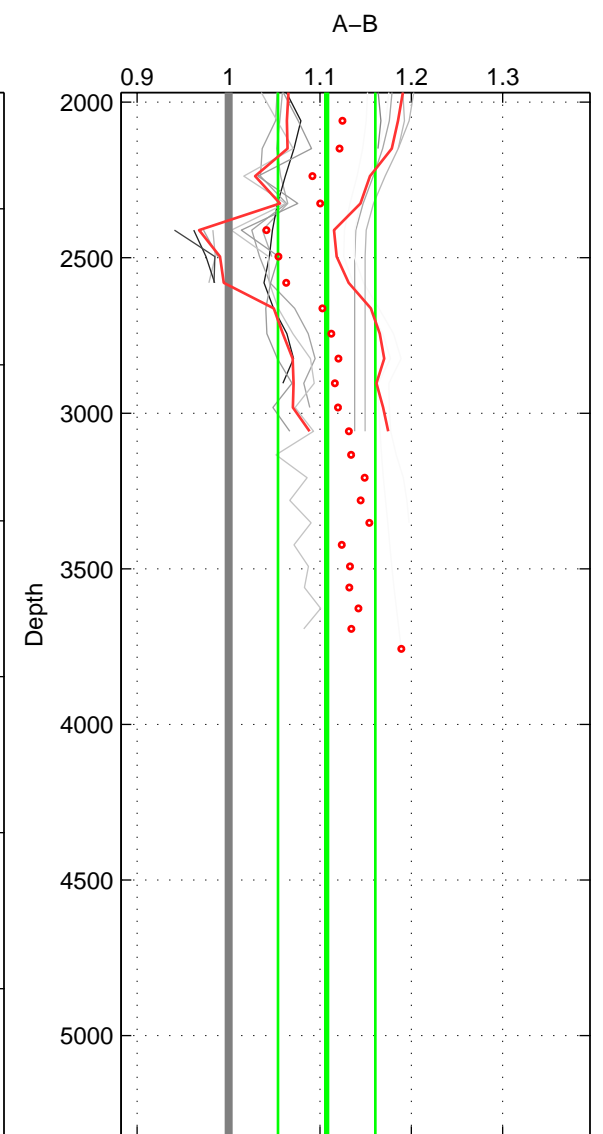

Cruise A (red). Date: Jul 1987 Cruisename: 2-06AQ19870704

Cruise B (blue). Date: Sep 1980 Cruisename: 111-77YM19800811

\*\*\* "Favourite" values are means of spaces 1 2 3.

|        | Offset | O.StDev | Ratio | R.Stdev | Rating |
|--------|--------|---------|-------|---------|--------|
| SIGMA: | 0.104  | 0.046   | 1.121 | 0.054   | 3      |
| THETA: | 0.077  | 0.064   | 1.090 | 0.074   | 3      |
| DEPTH: | 0.094  | 0.046   | 1.107 | 0.053   | 3      |
| FAV.:  | 0.092  | 0.052   | 1.106 | 0.061   | 3      |

Profiles of A: 8  
 Profiles of B: 6  
 Diff profs : 17  
 WMoffset (A-B): 0.10426  
 WMoffset stdev: 0.046301  
 WMratio (A/B): 1.1212  
 WMratio stdev: 0.054388

Quality (1-5): 3

Profiles of A: 8  
 Profiles of B: 6  
 Diff profs : 17  
 WMoffset (A-B): 0.077128  
 WMoffset stdev: 0.063982  
 WMratio (A/B): 1.0896  
 WMratio stdev: 0.074046

Quality (1-5): 3

Profiles of A: 8  
 Profiles of B: 6  
 Diff profs : 17  
 WMoffset (A-B): 0.093502  
 WMoffset stdev: 0.046085  
 WMratio (A/B): 1.1074  
 WMratio stdev: 0.053347

Quality (1-5): 3