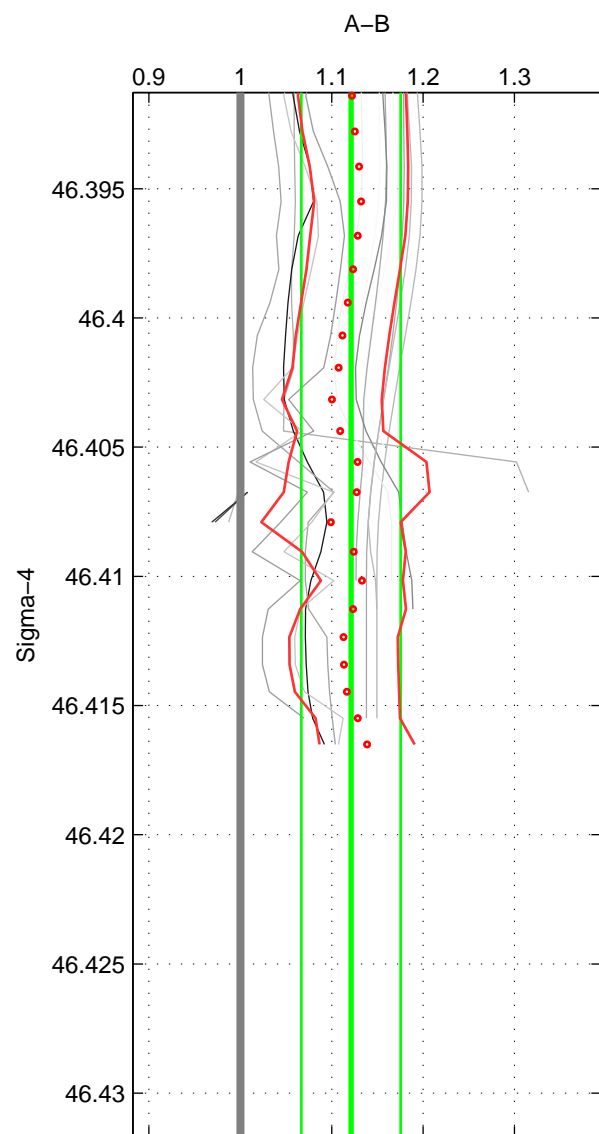

Cruise A (red). Date: Jul 1987 Cruisename: 2-06AQ19870704

Cruise B (blue). Date: Sep 1980 Cruisename: 111-77YM19800811

\*\*\* "Favourite" values are means of spaces 1 2 3.

|        | Offset | O.StDev | Ratio | R.Stdev | Rating |
|--------|--------|---------|-------|---------|--------|
| SIGMA: | 0.104  | 0.046   | 1.121 | 0.054   | 3      |
| THETA: | 0.077  | 0.064   | 1.090 | 0.074   | 3      |
| DEPTH: | 0.094  | 0.046   | 1.107 | 0.053   | 3      |
| FAV.:  | 0.092  | 0.052   | 1.106 | 0.061   | 3      |

Profiles of A: 8  
 Profiles of B: 6  
 Diff profs : 17  
 WMoffset (A-B): 0.10426  
 WMoffset stdev: 0.046301  
 WMratio (A/B): 1.1212  
 WMratio stdev: 0.054388

Quality (1-5): 3

Profiles of A: 8  
 Profiles of B: 6  
 Diff profs : 17  
 WMoffset (A-B): 0.077128  
 WMoffset stdev: 0.063982  
 WMratio (A/B): 1.0896  
 WMratio stdev: 0.074046

Quality (1-5): 3

Profiles of A: 8  
 Profiles of B: 6  
 Diff profs : 17  
 WMoffset (A-B): 0.093502  
 WMoffset stdev: 0.046085  
 WMratio (A/B): 1.1074  
 WMratio stdev: 0.053347

Quality (1-5): 3