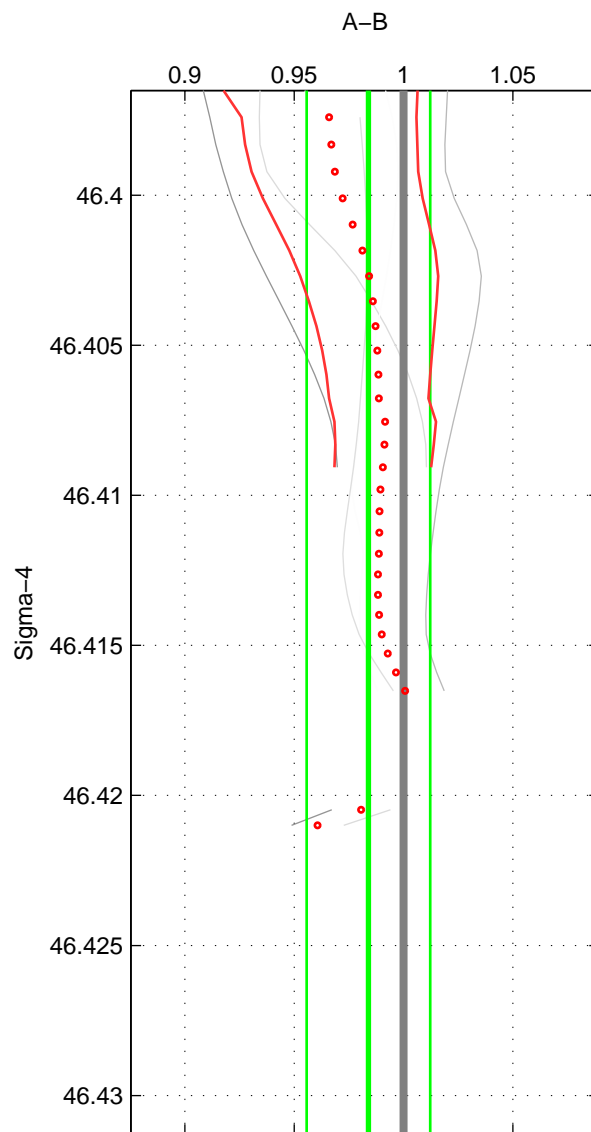

Cruise A (red). Date: Jul 1984 Cruisename: 1-06AQ19840719

Cruise B (blue). Date: Mar 1995 Cruisename: 73-58AA19950217

*** "Favourite" values are means of spaces 1 2.

	Offset	O.StDev	Ratio	R.Stdev	Rating
SIGMA:	-0.016	0.028	0.984	0.028	2
THETA:	-0.016	0.022	0.984	0.022	2
DEPTH:	-0.020	0.019	0.980	0.019	1
FAV. :	-0.016	0.025	0.984	0.025	2

Profiles of A: 3
 Profiles of B: 3
 Diff profs : 6
 WMoffset (A-B): -0.01612
 WMoffset stdev: 0.028256
 WMratio (A/B): 0.98395
 WMratio stdev: 0.028245

Quality (1-5): 2

Profiles of A: 3
 Profiles of B: 3
 Diff profs : 6
 WMoffset (A-B): -0.01611
 WMoffset stdev: 0.021911
 WMratio (A/B): 0.98409
 WMratio stdev: 0.021657

Quality (1-5): 2

Profiles of A: 3
 Profiles of B: 3
 Diff profs : 6
 WMoffset (A-B): -0.019845
 WMoffset stdev: 0.019207
 WMratio (A/B): 0.97997
 WMratio stdev: 0.019407

Quality (1-5): 1

Please note that statistics are bad.