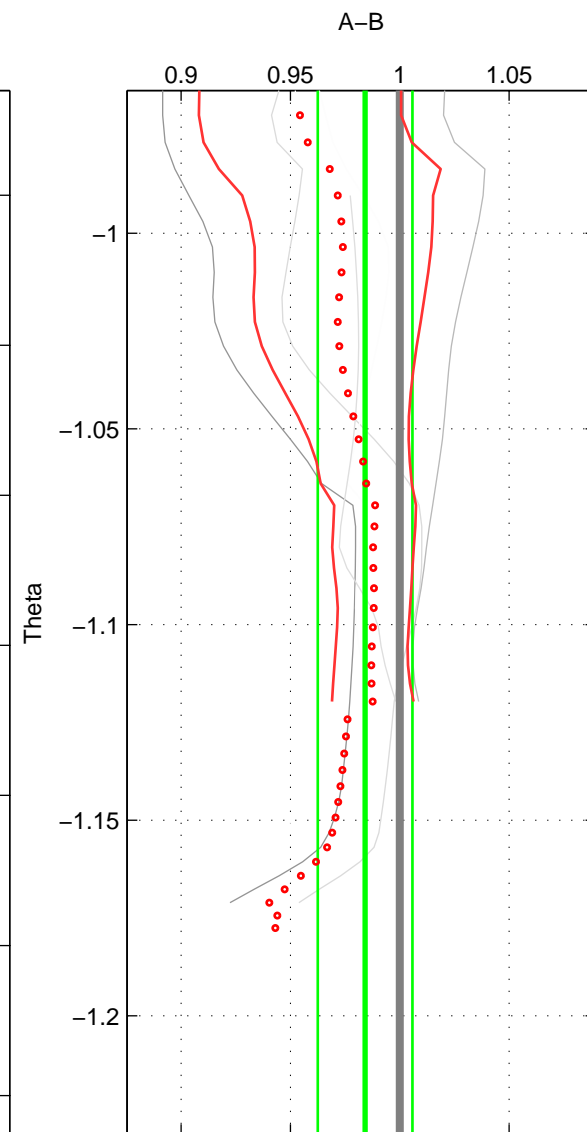

Cruise A (red). Date: Jul 1984 Cruisename: 1-06AQ19840719

Cruise B (blue). Date: Mar 1995 Cruisename: 73-58AA19950217

*** "Favourite" values are means of spaces 1 2.

	Offset	O.StDev	Ratio	R.Stdev	Rating
SIGMA:	-0.016	0.028	0.984	0.028	2
THETA:	-0.016	0.022	0.984	0.022	2
DEPTH:	-0.020	0.019	0.980	0.019	1
FAV. :	-0.016	0.025	0.984	0.025	2

Profiles of A: 3
 Profiles of B: 3
 Diff profs : 6
 WMoffset (A-B): -0.01612
 WMoffset stdev: 0.028256
 WMratio (A/B): 0.98395
 WMratio stdev: 0.028245

Quality (1-5): 2

Profiles of A: 3
 Profiles of B: 3
 Diff profs : 6
 WMoffset (A-B): -0.01611
 WMoffset stdev: 0.021911
 WMratio (A/B): 0.98409
 WMratio stdev: 0.021657

Quality (1-5): 2

Profiles of A: 3
 Profiles of B: 3
 Diff profs : 6
 WMoffset (A-B): -0.019845
 WMoffset stdev: 0.019207
 WMratio (A/B): 0.97997
 WMratio stdev: 0.019407

Quality (1-5): 1

Please note that statistics are bad.