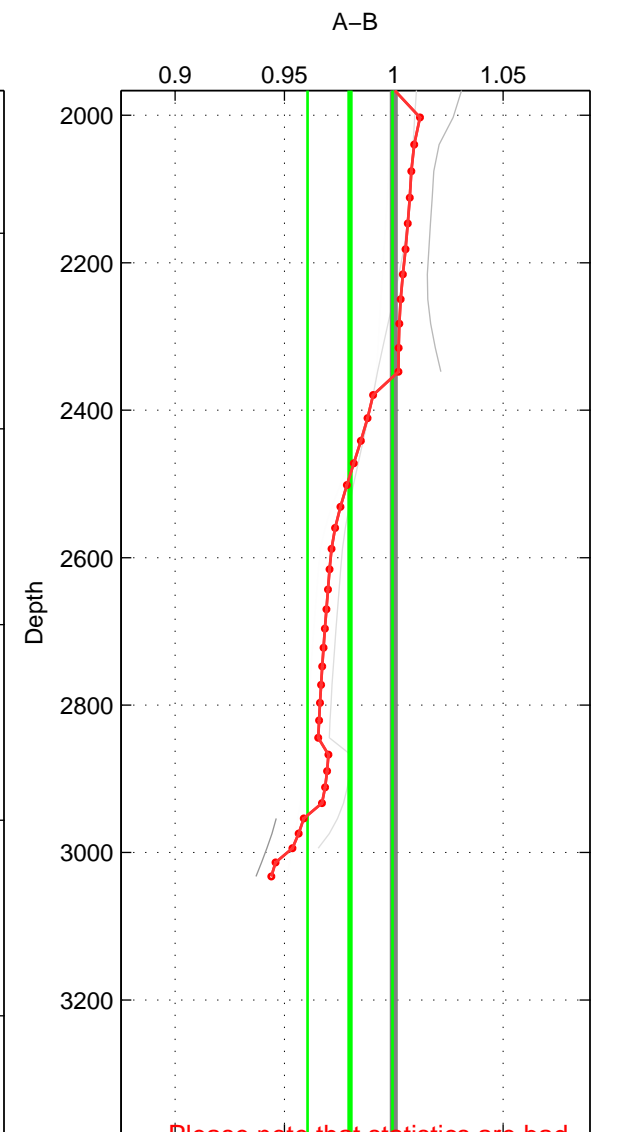

Cruise A (red). Date: Jul 1984 Cruisename: 1-06AQ19840719

Cruise B (blue). Date: Mar 1995 Cruisename: 73-58AA19950217

*** "Favourite" values are means of spaces 1 2.

	Offset	O.StDev	Ratio	R.Stdev	Rating
SIGMA:	-0.016	0.028	0.984	0.028	2
THETA:	-0.016	0.022	0.984	0.022	2
DEPTH:	-0.020	0.019	0.980	0.019	1
FAV. :	-0.016	0.025	0.984	0.025	2

Profiles of A: 3
 Profiles of B: 3
 Diff profs : 6
 WMoffset (A-B): -0.01612
 WMoffset stdev: 0.028256
 WMratio (A/B): 0.98395
 WMratio stdev: 0.028245

Quality (1-5): 2

Profiles of A: 3
 Profiles of B: 3
 Diff profs : 6
 WMoffset (A-B): -0.01611
 WMoffset stdev: 0.021911
 WMratio (A/B): 0.98409
 WMratio stdev: 0.021657

Quality (1-5): 2

Profiles of A: 3
 Profiles of B: 3
 Diff profs : 6
 WMoffset (A-B): -0.019845
 WMoffset stdev: 0.019207
 WMratio (A/B): 0.97997
 WMratio stdev: 0.019407

Quality (1-5): 1

Please note that statistics are bad.