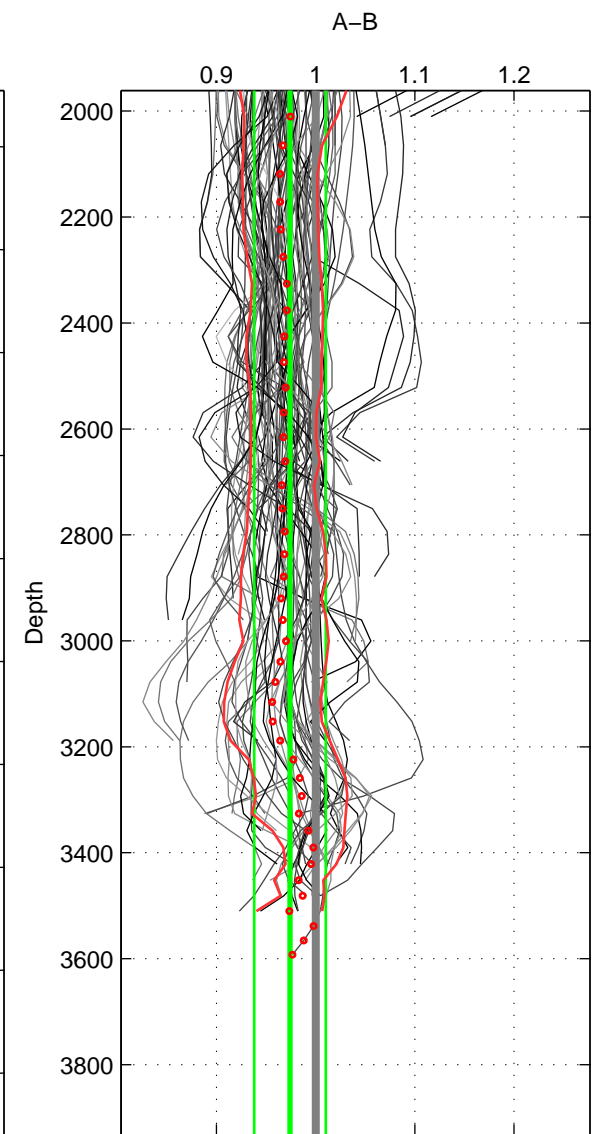

Cruise A (red). Date: May 2004 Cruisename: 195-18HU20040515

Cruise B (blue). Date: Jun 2006 Cruisename: 197-18HU20060524

*** "Favourite" values are means of spaces 1 2 3.

	Offset	O.StDev	Ratio	R.Stdev	Rating
SIGMA:	-0.033	0.032	0.968	0.032	5
THETA:	-0.033	0.031	0.968	0.032	5
DEPTH:	-0.026	0.036	0.974	0.036	5
FAV. :	-0.031	0.033	0.970	0.033	5

Profiles of A: 17
 Profiles of B: 17
 Diff profs : 96
 WMoffset (A-B): -0.032699
 WMoffset stdev: 0.031758
 WMratio (A/B): 0.96762
 WMratio stdev: 0.031856

Quality (1-5): 5

Profiles of A: 17
 Profiles of B: 17
 Diff profs : 96
 WMoffset (A-B): -0.032607
 WMoffset stdev: 0.031394
 WMratio (A/B): 0.9675
 WMratio stdev: 0.031529

Quality (1-5): 5

Profiles of A: 17
 Profiles of B: 17
 Diff profs : 96
 WMoffset (A-B): -0.026402
 WMoffset stdev: 0.036417
 WMratio (A/B): 0.97417
 WMratio stdev: 0.036069

Quality (1-5): 5