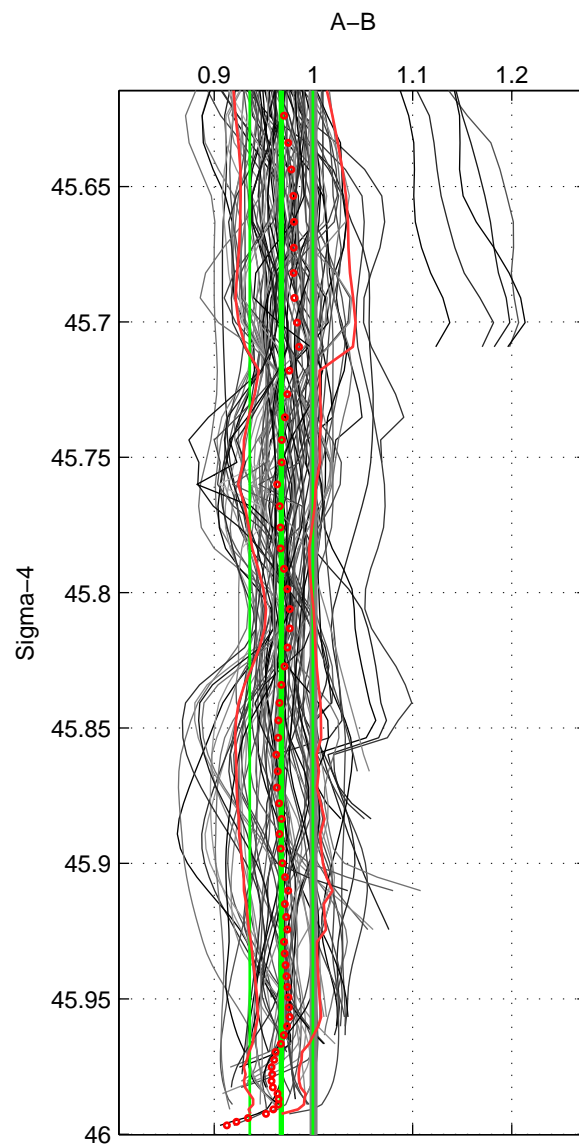

Cruise A (red). Date: May 2004 Cruisename: 195-18HU20040515

Cruise B (blue). Date: Jun 2006 Cruisename: 197-18HU20060524

*** "Favourite" values are means of spaces 1 2 3.

	Offset	O.StDev	Ratio	R.Stdev	Rating
SIGMA:	-0.033	0.032	0.968	0.032	5
THETA:	-0.033	0.031	0.968	0.032	5
DEPTH:	-0.026	0.036	0.974	0.036	5
FAV. :	-0.031	0.033	0.970	0.033	5

Profiles of A: 17
 Profiles of B: 17
 Diff profs : 96
 WMoffset (A-B): -0.032699
 WMoffset stdev: 0.031758
 WMratio (A/B): 0.96762
 WMratio stdev: 0.031856

Quality (1-5): 5

Profiles of A: 17
 Profiles of B: 17
 Diff profs : 96
 WMoffset (A-B): -0.032607
 WMoffset stdev: 0.031394
 WMratio (A/B): 0.9675
 WMratio stdev: 0.031529

Quality (1-5): 5

Profiles of A: 17
 Profiles of B: 17
 Diff profs : 96
 WMoffset (A-B): -0.026402
 WMoffset stdev: 0.036417
 WMratio (A/B): 0.97417
 WMratio stdev: 0.036069

Quality (1-5): 5