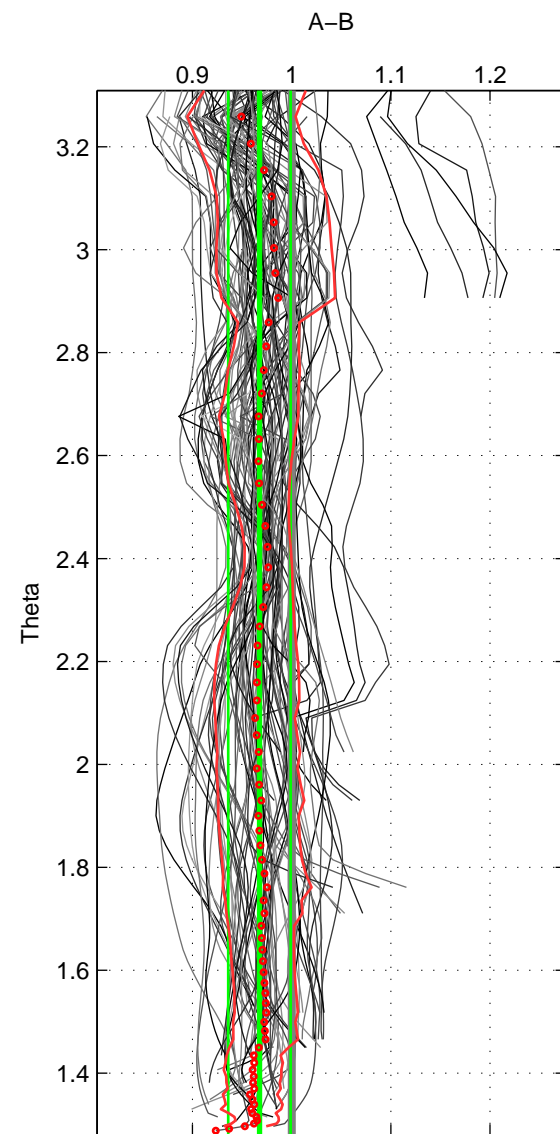

Cruise A (red). Date: May 2004 Cruisename: 195-18HU20040515

Cruise B (blue). Date: Jun 2006 Cruisename: 197-18HU20060524

*** "Favourite" values are means of spaces 1 2 3.

	Offset	O.StDev	Ratio	R.Stdev	Rating
SIGMA:	-0.033	0.032	0.968	0.032	5
THETA:	-0.033	0.031	0.968	0.032	5
DEPTH:	-0.026	0.036	0.974	0.036	5
FAV. :	-0.031	0.033	0.970	0.033	5

Profiles of A: 17
 Profiles of B: 17
 Diff profs : 96
 WMoffset (A-B): -0.032699
 WMoffset stdev: 0.031758
 WMratio (A/B): 0.96762
 WMratio stdev: 0.031856

Quality (1-5): 5

Profiles of A: 17
 Profiles of B: 17
 Diff profs : 96
 WMoffset (A-B): -0.032607
 WMoffset stdev: 0.031394
 WMratio (A/B): 0.9675
 WMratio stdev: 0.031529

Quality (1-5): 5

Profiles of A: 17
 Profiles of B: 17
 Diff profs : 96
 WMoffset (A-B): -0.026402
 WMoffset stdev: 0.036417
 WMratio (A/B): 0.97417
 WMratio stdev: 0.036069

Quality (1-5): 5