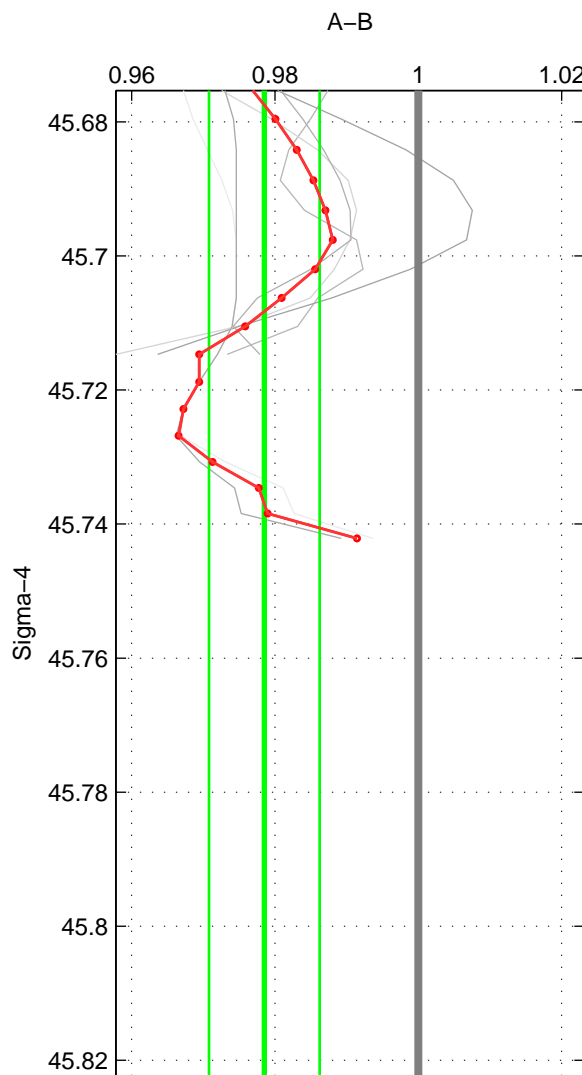

Cruise A (red). Date: Jul 1990 Cruisename: 295-64TR19900701

Cruise B (blue). Date: Sep 2008 Cruisename: 317-74DI20080820

*** "Favourite" values are those of space 3.

	Offset	O.StDev	Ratio	R.Stdev	Rating
SIGMA:	-0.026	0.009	0.979	0.008	1
THETA:	-0.028	0.008	0.977	0.007	1
DEPTH:	-0.029	0.001	0.975	0.001	2
FAV.:	-0.029	0.001	0.975	0.001	2

Please note that statistics are bad.

Profiles of A: 3
 Profiles of B: 3
 Diff profs : 6
 WMoffset (A-B): -0.025546
 WMoffset stdev: 0.0092113
 WMratio (A/B): 0.9785
 WMratio stdev: 0.0077311

Quality (1-5): 1

Please note that statistics are bad.

Profiles of A: 3
 Profiles of B: 3
 Diff profs : 6
 WMoffset (A-B): -0.027731
 WMoffset stdev: 0.0077483
 WMratio (A/B): 0.97668
 WMratio stdev: 0.0065037

Quality (1-5): 1

Profiles of A: 3
 Profiles of B: 3
 Diff profs : 6
 WMoffset (A-B): -0.029325
 WMoffset stdev: 0.0012261
 WMratio (A/B): 0.97535
 WMratio stdev: 0.0010083

Quality (1-5): 2