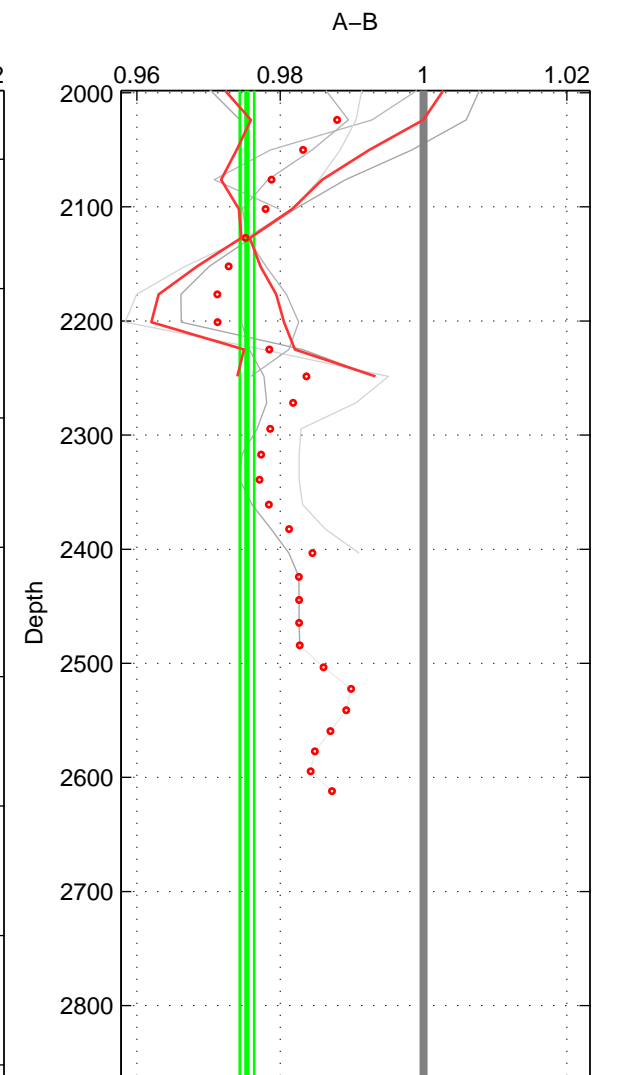

Cruise A (red). Date: Jul 1990 Cruisename: 295-64TR19900701

Cruise B (blue). Date: Sep 2008 Cruisename: 317-74DI20080820

*** "Favourite" values are those of space 3.

	Offset	O.StDev	Ratio	R.Stdev	Rating
SIGMA:	-0.026	0.009	0.979	0.008	1
THETA:	-0.028	0.008	0.977	0.007	1
DEPTH:	-0.029	0.001	0.975	0.001	2
FAV.:	-0.029	0.001	0.975	0.001	2

Please note that statistics are bad.

Profiles of A: 3
 Profiles of B: 3
 Diff profs : 6
 WMoffset (A-B): -0.025546
 WMoffset stdev: 0.0092113
 WMratio (A/B): 0.9785
 WMratio stdev: 0.0077311

Quality (1-5): 1

Please note that statistics are bad.

Profiles of A: 3
 Profiles of B: 3
 Diff profs : 6
 WMoffset (A-B): -0.027731
 WMoffset stdev: 0.0077483
 WMratio (A/B): 0.97668
 WMratio stdev: 0.0065037

Quality (1-5): 1

Profiles of A: 3
 Profiles of B: 3
 Diff profs : 6
 WMoffset (A-B): -0.029325
 WMoffset stdev: 0.0012261
 WMratio (A/B): 0.97535
 WMratio stdev: 0.0010083

Quality (1-5): 2