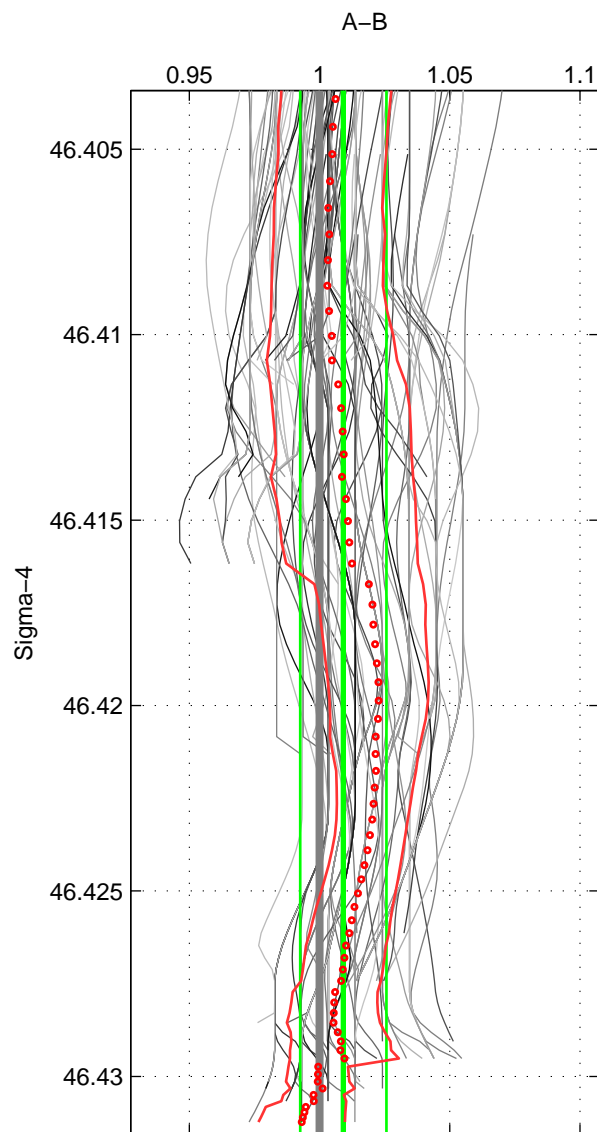

Cruise A (red). Date: Jul 1984 Cruisename: 1-06AQ19840719

Cruise B (blue). Date: Mar 1982 Cruisename: 23-18HU19820228

*** "Favourite" values are means of spaces 1 2 3.

	Offset	O.StDev	Ratio	R.Stdev	Rating
SIGMA:	0.009	0.016	1.009	0.017	4
THETA:	0.009	0.018	1.009	0.018	4
DEPTH:	-0.003	0.012	0.997	0.013	4
FAV.:	0.005	0.015	1.005	0.016	4

Profiles of A: 7
 Profiles of B: 26
 Diff profs: 100
 WMoffset (A-B): 0.0087293
 WMoffset stdev: 0.015898
 WMratio (A/B): 1.0091
 WMratio stdev: 0.016534

Quality (1-5): 4

Profiles of A: 7
 Profiles of B: 26
 Diff profs: 98
 WMoffset (A-B): 0.0087746
 WMoffset stdev: 0.017791
 WMratio (A/B): 1.0092
 WMratio stdev: 0.018474

Quality (1-5): 4

Profiles of A: 7
 Profiles of B: 26
 Diff profs: 100
 WMoffset (A-B): -0.0030508
 WMoffset stdev: 0.012248
 WMratio (A/B): 0.99685
 WMratio stdev: 0.012678

Quality (1-5): 4