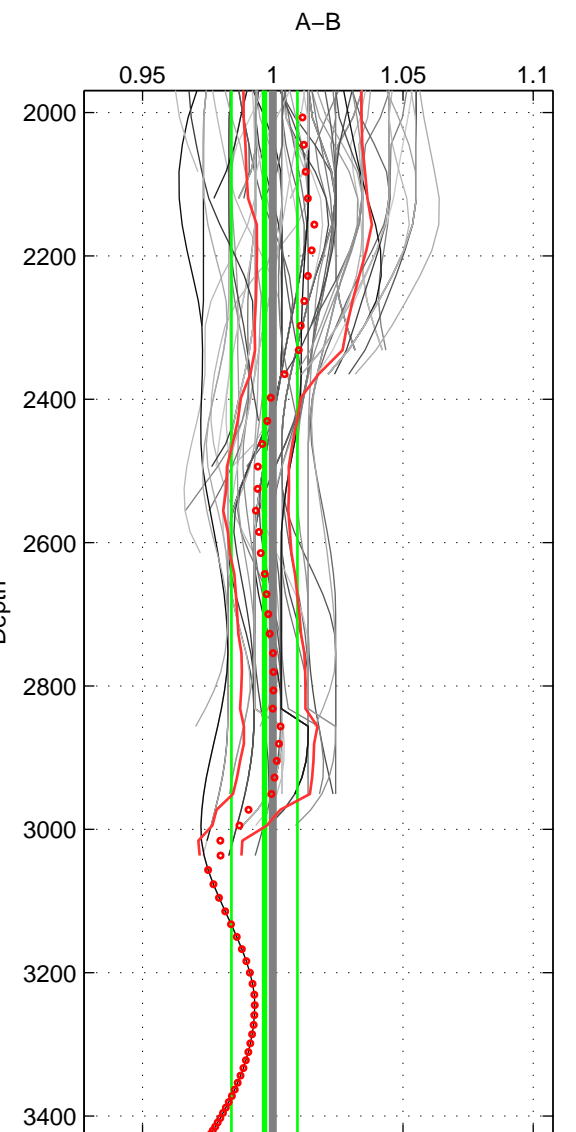

Cruise A (red). Date: Jul 1984 Cruisename: 1-06AQ19840719

Cruise B (blue). Date: Mar 1982 Cruisename: 23-18HU19820228

*** "Favourite" values are means of spaces 1 2 3.

	Offset	O.StDev	Ratio	R.Stdev	Rating
SIGMA:	0.009	0.016	1.009	0.017	4
THETA:	0.009	0.018	1.009	0.018	4
DEPTH:	-0.003	0.012	0.997	0.013	4
FAV.:	0.005	0.015	1.005	0.016	4

Profiles of A: 7
 Profiles of B: 26
 Diff profs: 100
 WMoffset (A-B): 0.0087293
 WMoffset stdev: 0.015898
 WMratio (A/B): 1.0091
 WMratio stdev: 0.016534

Quality (1-5): 4

Profiles of A: 7
 Profiles of B: 26
 Diff profs: 98
 WMoffset (A-B): 0.0087746
 WMoffset stdev: 0.017791
 WMratio (A/B): 1.0092
 WMratio stdev: 0.018474

Quality (1-5): 4

Profiles of A: 7
 Profiles of B: 26
 Diff profs: 100
 WMoffset (A-B): -0.0030508
 WMoffset stdev: 0.012248
 WMratio (A/B): 0.99685
 WMratio stdev: 0.012678

Quality (1-5): 4