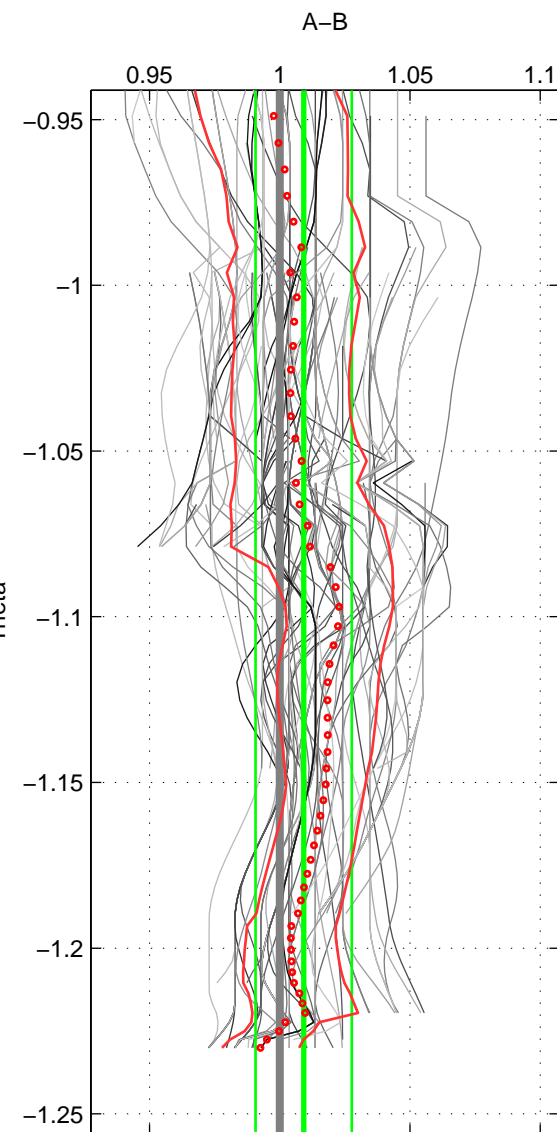

Cruise A (red). Date: Jul 1984 Cruisename: 1-06AQ19840719

Cruise B (blue). Date: Mar 1982 Cruisename: 23-18HU19820228

*** "Favourite" values are means of spaces 1 2 3.

	Offset	O.StDev	Ratio	R.Stdev	Rating
SIGMA:	0.009	0.016	1.009	0.017	4
THETA:	0.009	0.018	1.009	0.018	4
DEPTH:	-0.003	0.012	0.997	0.013	4
FAV.:	0.005	0.015	1.005	0.016	4

Profiles of A: 7
 Profiles of B: 26
 Diff profs: 100
 WMoffset (A-B): 0.0087293
 WMoffset stdev: 0.015898
 WMratio (A/B): 1.0091
 WMratio stdev: 0.016534

Quality (1-5): 4

Profiles of A: 7
 Profiles of B: 26
 Diff profs: 98
 WMoffset (A-B): 0.0087746
 WMoffset stdev: 0.017791
 WMratio (A/B): 1.0092
 WMratio stdev: 0.018474

Quality (1-5): 4

Profiles of A: 7
 Profiles of B: 26
 Diff profs: 100
 WMoffset (A-B): -0.0030508
 WMoffset stdev: 0.012248
 WMratio (A/B): 0.99685
 WMratio stdev: 0.012678

Quality (1-5): 4