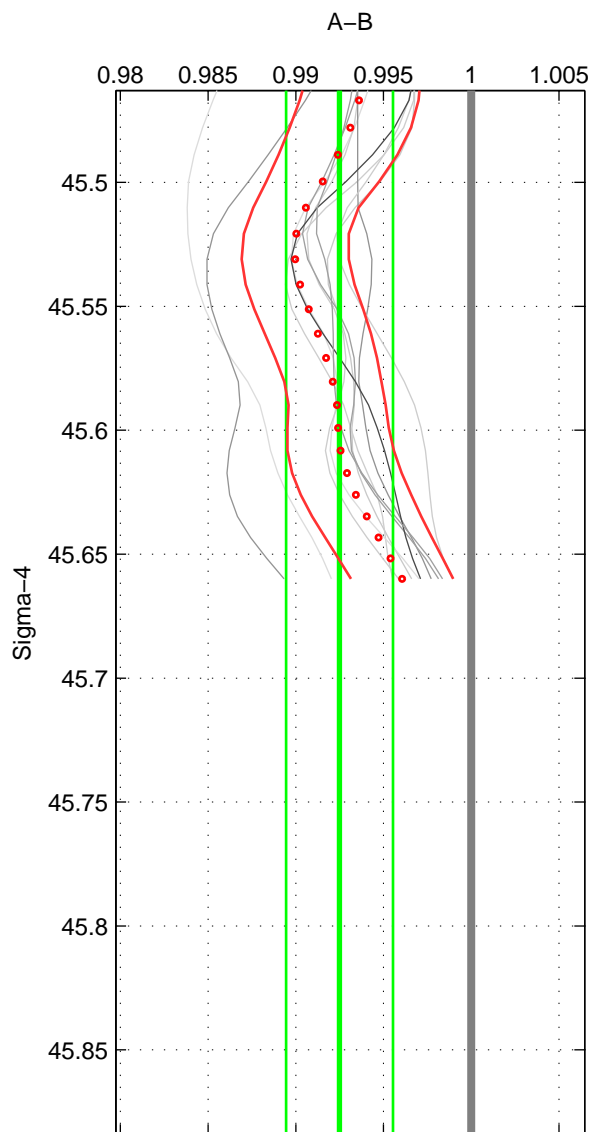

Cruise A (red). Date: Aug 2012 Cruisename: 627-49RY20120726

Cruise B (blue). Date: Jun 1997 Cruisename: 681-49UP19970530

*** "Favourite" values are means of spaces 1 2.

	Offset	O.StDev	Ratio	R.Stdev	Rating
SIGMA:	-0.023	0.009	0.992	0.003	3
THETA:	-0.024	0.010	0.992	0.003	3
DEPTH:	-0.017	0.008	0.994	0.002	2
FAV.:	-0.023	0.010	0.992	0.003	3

Profiles of A: 14
 Profiles of B: 1
 Diff profs : 11
 WMoffset (A-B): -0.022786
 WMoffset stdev: 0.0092801
 WMratio (A/B): 0.99249
 WMratio stdev: 0.0030506

Quality (1-5): 3

Profiles of A: 14
 Profiles of B: 1
 Diff profs : 11
 WMoffset (A-B): -0.023707
 WMoffset stdev: 0.0098688
 WMratio (A/B): 0.99219
 WMratio stdev: 0.0032425

Quality (1-5): 3

Profiles of A: 14
 Profiles of B: 1
 Diff profs : 11
 WMoffset (A-B): -0.017245
 WMoffset stdev: 0.0075213
 WMratio (A/B): 0.99436
 WMratio stdev: 0.0023979

Quality (1-5): 2

Please note that statistics are bad.