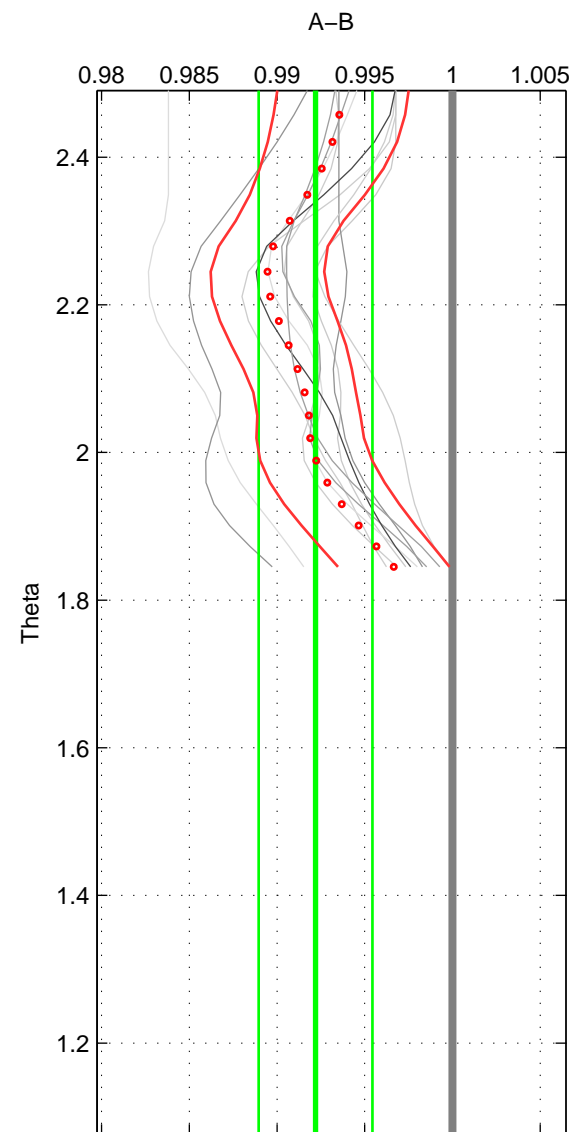

Cruise A (red). Date: Aug 2012 Cruisename: 627-49RY20120726

Cruise B (blue). Date: Jun 1997 Cruisename: 681-49UP19970530

*** "Favourite" values are means of spaces 1 2.

	Offset	O.StDev	Ratio	R.Stdev	Rating
SIGMA:	-0.023	0.009	0.992	0.003	3
THETA:	-0.024	0.010	0.992	0.003	3
DEPTH:	-0.017	0.008	0.994	0.002	2
FAV.:	-0.023	0.010	0.992	0.003	3

Profiles of A: 14
 Profiles of B: 1
 Diff profs : 11
 WMoffset (A-B): -0.022786
 WMoffset stdev: 0.0092801
 WMratio (A/B): 0.99249
 WMratio stdev: 0.0030506

Quality (1-5): 3

Profiles of A: 14
 Profiles of B: 1
 Diff profs : 11
 WMoffset (A-B): -0.023707
 WMoffset stdev: 0.0098688
 WMratio (A/B): 0.99219
 WMratio stdev: 0.0032425

Quality (1-5): 3

Profiles of A: 14
 Profiles of B: 1
 Diff profs : 11
 WMoffset (A-B): -0.017245
 WMoffset stdev: 0.0075213
 WMratio (A/B): 0.99436
 WMratio stdev: 0.0023979

Quality (1-5): 2

Please note that statistics are bad.