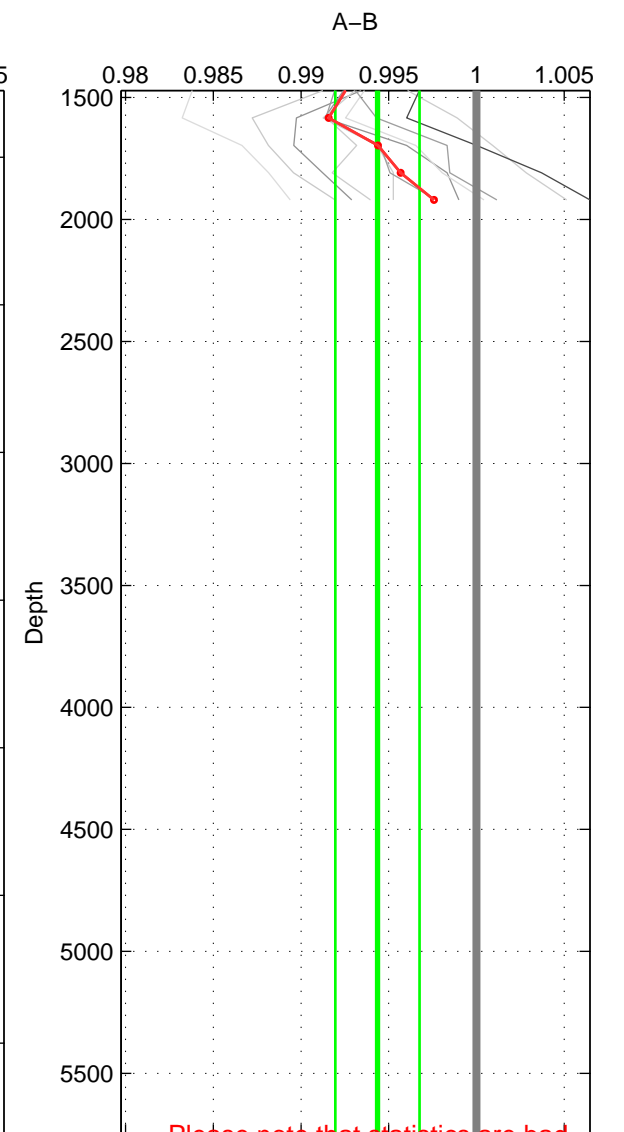

Cruise A (red). Date: Aug 2012 Cruisename: 627-49RY20120726

Cruise B (blue). Date: Jun 1997 Cruisename: 681-49UP19970530

*** "Favourite" values are means of spaces 1 2.

	Offset	O.StDev	Ratio	R.Stdev	Rating
SIGMA:	-0.023	0.009	0.992	0.003	3
THETA:	-0.024	0.010	0.992	0.003	3
DEPTH:	-0.017	0.008	0.994	0.002	2
FAV.:	-0.023	0.010	0.992	0.003	3

Profiles of A: 14
 Profiles of B: 1
 Diff profs : 11
 WMoffset (A-B): -0.022786
 WMoffset stdev: 0.0092801
 WMratio (A/B): 0.99249
 WMratio stdev: 0.0030506

Quality (1-5): 3

Profiles of A: 14
 Profiles of B: 1
 Diff profs : 11
 WMoffset (A-B): -0.023707
 WMoffset stdev: 0.0098688
 WMratio (A/B): 0.99219
 WMratio stdev: 0.0032425

Quality (1-5): 3

Profiles of A: 14
 Profiles of B: 1
 Diff profs : 11
 WMoffset (A-B): -0.017245
 WMoffset stdev: 0.0075213
 WMratio (A/B): 0.99436
 WMratio stdev: 0.0023979

Quality (1-5): 2

Please note that statistics are bad.