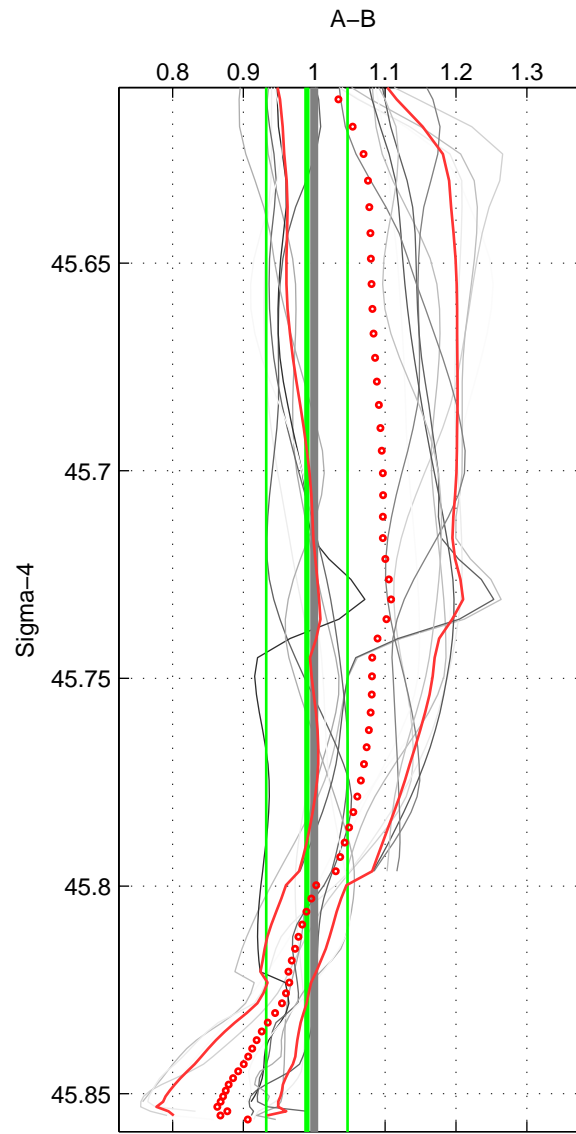

Cruise A (red). Date: Aug 1993 Cruisename: 251-33MW19930704.1

Cruise B (blue). Date: Jul 1990 Cruisename: 295-64TR19900701

\*\*\* "Favourite" values are means of spaces 1 2 3.

	Offset	O.StDev	Ratio	R.Stdev	Rating
SIGMA:	-0.007	0.079	0.990	0.057	5
THETA:	-0.032	0.072	0.971	0.051	5
DEPTH:	-0.004	0.085	0.993	0.061	5
FAV. :	-0.015	0.078	0.984	0.056	5

Profiles of A: 3  
 Profiles of B: 7  
 Diff profs : 18  
 WMoffset (A-B): -0.0070207  
 WMoffset stdev: 0.078554  
 WMratio (A/B): 0.98967  
 WMratio stdev: 0.057427

Quality (1-5): 5

Profiles of A: 3  
 Profiles of B: 7  
 Diff profs : 18  
 WMoffset (A-B): -0.032334  
 WMoffset stdev: 0.071512  
 WMratio (A/B): 0.97078  
 WMratio stdev: 0.050695

Quality (1-5): 5

Profiles of A: 3  
 Profiles of B: 7  
 Diff profs : 18  
 WMoffset (A-B): -0.0044332  
 WMoffset stdev: 0.085107  
 WMratio (A/B): 0.99287  
 WMratio stdev: 0.060705

Quality (1-5): 5