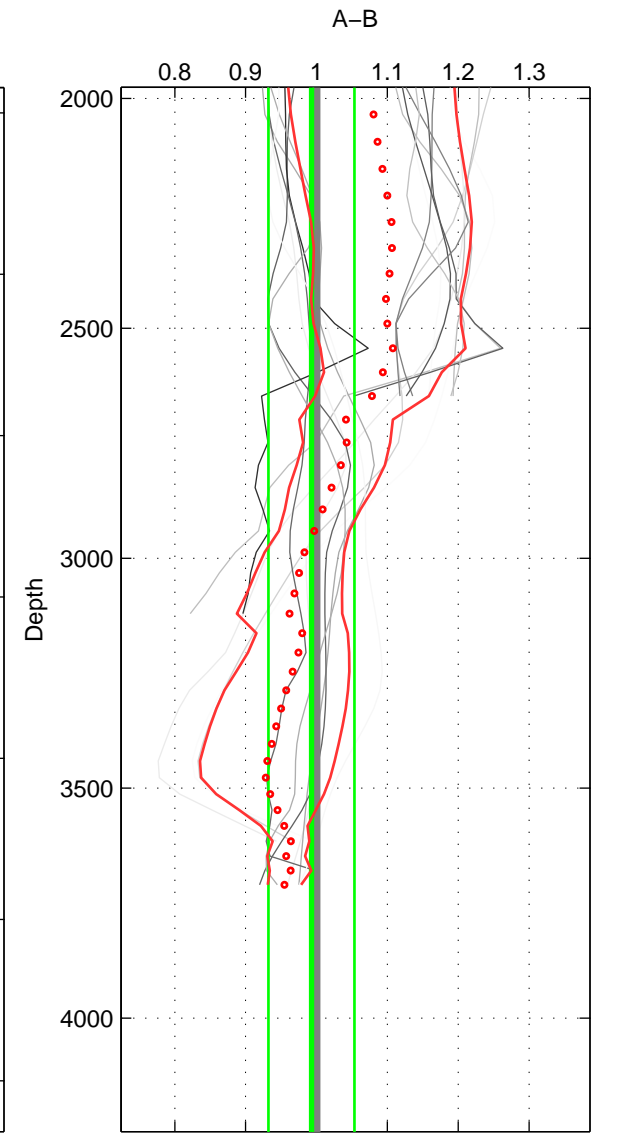

Cruise A (red). Date: Aug 1993 Cruisename: 251-33MW19930704.1

Cruise B (blue). Date: Jul 1990 Cruisename: 295-64TR19900701

\*\*\* "Favourite" values are means of spaces 1 2 3.

	Offset	O.StDev	Ratio	R.Stdev	Rating
SIGMA:	-0.007	0.079	0.990	0.057	5
THETA:	-0.032	0.072	0.971	0.051	5
DEPTH:	-0.004	0.085	0.993	0.061	5
FAV. :	-0.015	0.078	0.984	0.056	5

Profiles of A: 3  
 Profiles of B: 7  
 Diff profs : 18  
 WMoffset (A-B): -0.0070207  
 WMoffset stdev: 0.078554  
 WMratio (A/B): 0.98967  
 WMratio stdev: 0.057427

Quality (1-5): 5

Profiles of A: 3  
 Profiles of B: 7  
 Diff profs : 18  
 WMoffset (A-B): -0.032334  
 WMoffset stdev: 0.071512  
 WMratio (A/B): 0.97078  
 WMratio stdev: 0.050695

Quality (1-5): 5

Profiles of A: 3  
 Profiles of B: 7  
 Diff profs : 18  
 WMoffset (A-B): -0.0044332  
 WMoffset stdev: 0.085107  
 WMratio (A/B): 0.99287  
 WMratio stdev: 0.060705

Quality (1-5): 5