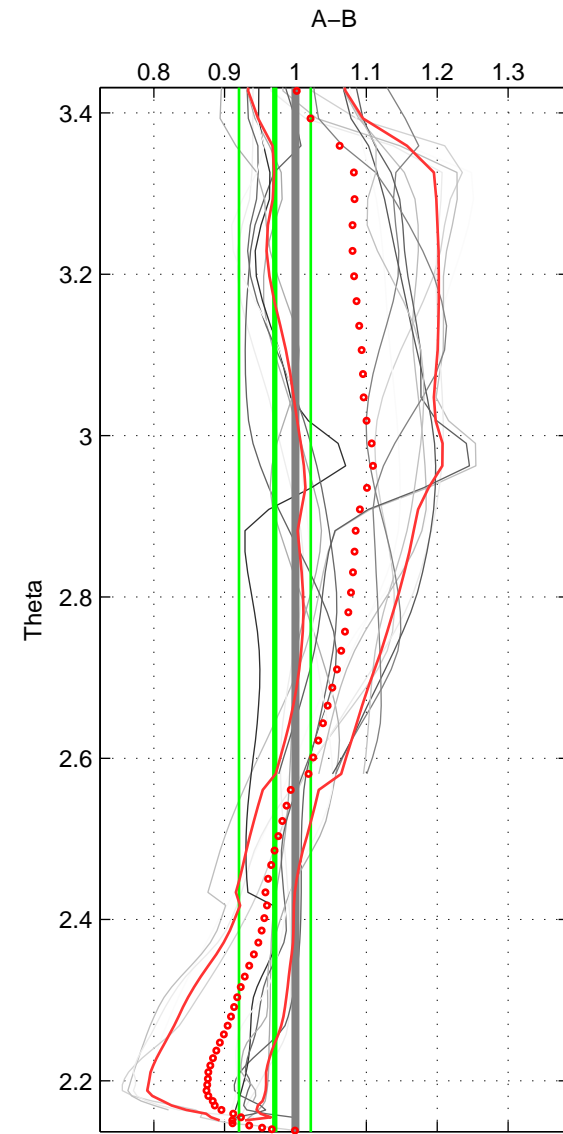

Cruise A (red). Date: Aug 1993 Cruisename: 251-33MW19930704.1

Cruise B (blue). Date: Jul 1990 Cruisename: 295-64TR19900701

\*\*\* "Favourite" values are means of spaces 1 2 3.

	Offset	O.StDev	Ratio	R.Stdev	Rating
SIGMA:	-0.007	0.079	0.990	0.057	5
THETA:	-0.032	0.072	0.971	0.051	5
DEPTH:	-0.004	0.085	0.993	0.061	5
FAV. :	-0.015	0.078	0.984	0.056	5

Profiles of A: 3  
 Profiles of B: 7  
 Diff profs : 18  
 WMoffset (A-B): -0.0070207  
 WMoffset stdev: 0.078554  
 WMratio (A/B): 0.98967  
 WMratio stdev: 0.057427

Quality (1-5): 5

Profiles of A: 3  
 Profiles of B: 7  
 Diff profs : 18  
 WMoffset (A-B): -0.032334  
 WMoffset stdev: 0.071512  
 WMratio (A/B): 0.97078  
 WMratio stdev: 0.050695

Quality (1-5): 5

Profiles of A: 3  
 Profiles of B: 7  
 Diff profs : 18  
 WMoffset (A-B): -0.0044332  
 WMoffset stdev: 0.085107  
 WMratio (A/B): 0.99287  
 WMratio stdev: 0.060705

Quality (1-5): 5