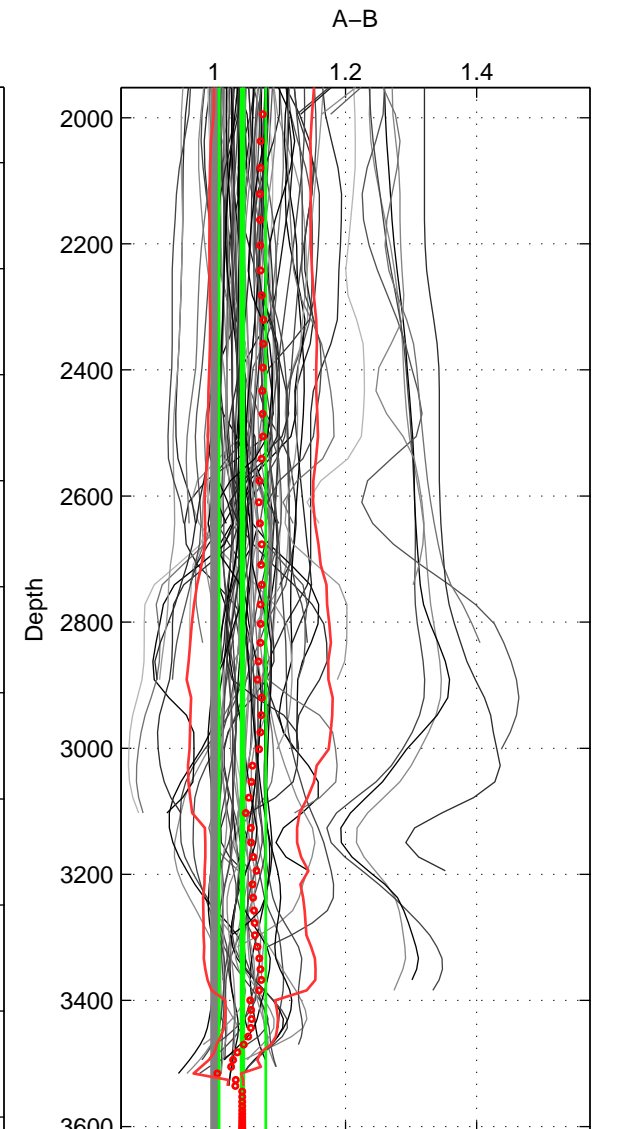

Cruise A (red). Date: Jun 2005 Cruisename: 196-18HU20050526

Cruise B (blue). Date: Jun 2006 Cruisename: 197-18HU20060524

*** "Favourite" values are means of spaces 1 2 3.

	Offset	O.StDev	Ratio	R.Stdev	Rating
SIGMA:	0.056	0.073	1.057	0.073	5
THETA:	0.060	0.072	1.060	0.073	5
DEPTH:	0.041	0.033	1.043	0.036	5
FAV.:	0.052	0.059	1.053	0.060	5

Profiles of A: 17
 Profiles of B: 17
 Diff profs : 100
 WMoffset (A-B): 0.056437
 WMoffset stdev: 0.073147
 WMratio (A/B): 1.0566
 WMratio stdev: 0.073201

Quality (1-5): 5

Profiles of A: 17
 Profiles of B: 17
 Diff profs : 100
 WMoffset (A-B): 0.059717
 WMoffset stdev: 0.072008
 WMratio (A/B): 1.0603
 WMratio stdev: 0.072645

Quality (1-5): 5

Profiles of A: 16
 Profiles of B: 17
 Diff profs : 95
 WMoffset (A-B): 0.040785
 WMoffset stdev: 0.033178
 WMratio (A/B): 1.043
 WMratio stdev: 0.035518

Quality (1-5): 5