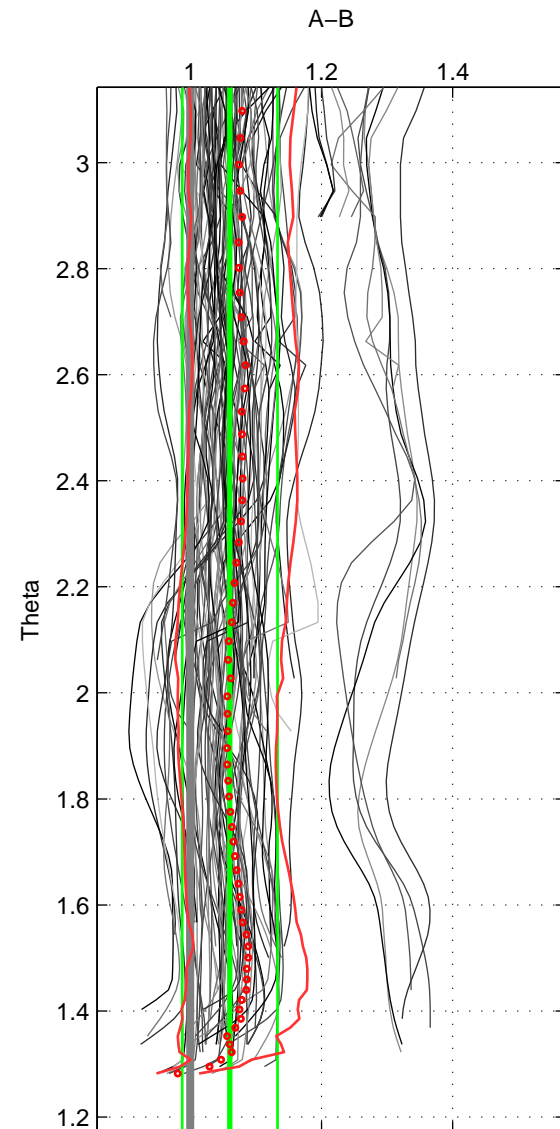

Cruise A (red). Date: Jun 2005 Cruisename: 196-18HU20050526

Cruise B (blue). Date: Jun 2006 Cruisename: 197-18HU20060524

*** "Favourite" values are means of spaces 1 2 3.

	Offset	O.StDev	Ratio	R.Stdev	Rating
SIGMA:	0.056	0.073	1.057	0.073	5
THETA:	0.060	0.072	1.060	0.073	5
DEPTH:	0.041	0.033	1.043	0.036	5
FAV.:	0.052	0.059	1.053	0.060	5

Profiles of A: 17
 Profiles of B: 17
 Diff profs : 100
 WMoffset (A-B): 0.056437
 WMoffset stdev: 0.073147
 WMratio (A/B): 1.0566
 WMratio stdev: 0.073201

Quality (1-5): 5

Profiles of A: 17
 Profiles of B: 17
 Diff profs : 100
 WMoffset (A-B): 0.059717
 WMoffset stdev: 0.072008
 WMratio (A/B): 1.0603
 WMratio stdev: 0.072645

Quality (1-5): 5

Profiles of A: 16
 Profiles of B: 17
 Diff profs : 95
 WMoffset (A-B): 0.040785
 WMoffset stdev: 0.033178
 WMratio (A/B): 1.043
 WMratio stdev: 0.035518

Quality (1-5): 5