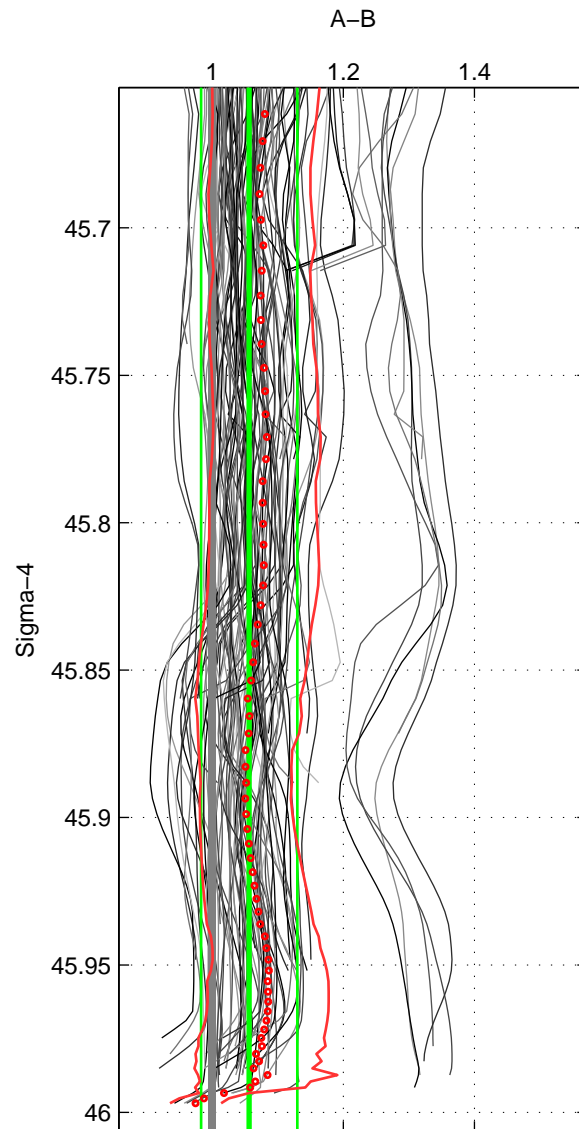

Cruise A (red). Date: Jun 2005 Cruisename: 196-18HU20050526

Cruise B (blue). Date: Jun 2006 Cruisename: 197-18HU20060524

*** "Favourite" values are means of spaces 1 2 3.

	Offset	O.StDev	Ratio	R.Stdev	Rating
SIGMA:	0.056	0.073	1.057	0.073	5
THETA:	0.060	0.072	1.060	0.073	5
DEPTH:	0.041	0.033	1.043	0.036	5
FAV.:	0.052	0.059	1.053	0.060	5

Profiles of A: 17
 Profiles of B: 17
 Diff profs : 100
 WMoffset (A-B): 0.056437
 WMoffset stdev: 0.073147
 WMratio (A/B): 1.0566
 WMratio stdev: 0.073201

Quality (1-5): 5

Profiles of A: 17
 Profiles of B: 17
 Diff profs : 100
 WMoffset (A-B): 0.059717
 WMoffset stdev: 0.072008
 WMratio (A/B): 1.0603
 WMratio stdev: 0.072645

Quality (1-5): 5

Profiles of A: 16
 Profiles of B: 17
 Diff profs : 95
 WMoffset (A-B): 0.040785
 WMoffset stdev: 0.033178
 WMratio (A/B): 1.043
 WMratio stdev: 0.035518

Quality (1-5): 5