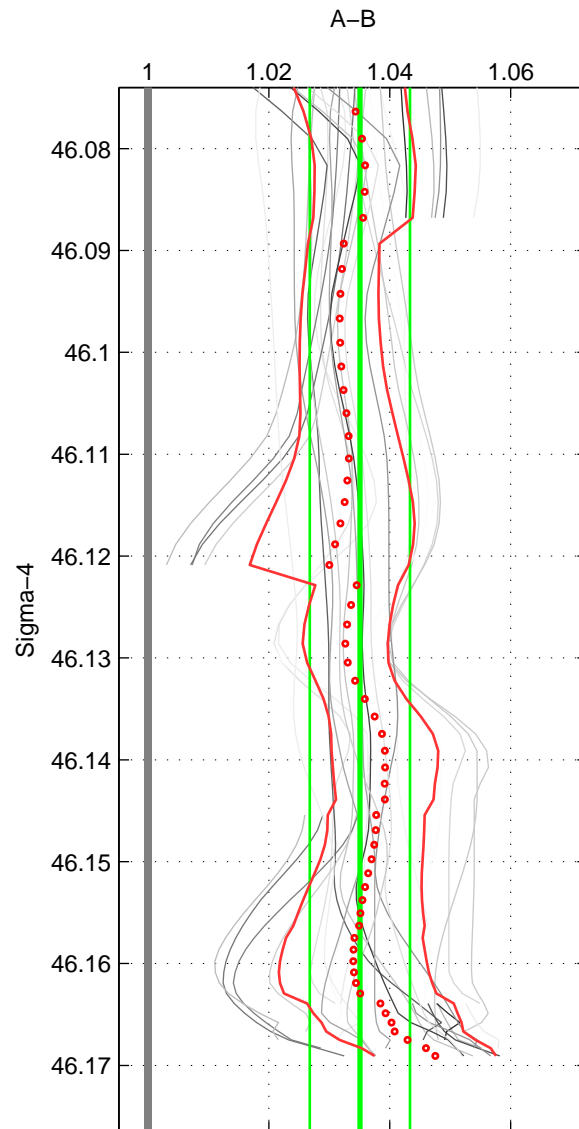

Cruise A (red). Date: Dec 2010 Cruisename: 130-06AQ20101128

Cruise B (blue). Date: Apr 1995 Cruisename: 320-74JC19950320

*** "Favourite" values are means of spaces 1 2 3.

	Offset	O.StDev	Ratio	R.Stdev	Rating
SIGMA:	0.076	0.018	1.035	0.008	5
THETA:	0.078	0.020	1.036	0.010	5
DEPTH:	0.077	0.016	1.035	0.008	5
FAV.:	0.077	0.018	1.036	0.008	5

Profiles of A: 9
 Profiles of B: 7
 Diff profs : 26
 WMoffset (A-B): 0.076233
 WMoffset stdev: 0.017505
 WMratio (A/B): 1.0351
 WMratio stdev: 0.0082877

Quality (1-5): 5

Profiles of A: 9
 Profiles of B: 7
 Diff profs : 26
 WMoffset (A-B): 0.078488
 WMoffset stdev: 0.020219
 WMratio (A/B): 1.0362
 WMratio stdev: 0.0095839

Quality (1-5): 5

Profiles of A: 9
 Profiles of B: 7
 Diff profs : 26
 WMoffset (A-B): 0.076911
 WMoffset stdev: 0.01596
 WMratio (A/B): 1.0354
 WMratio stdev: 0.007532

Quality (1-5): 5