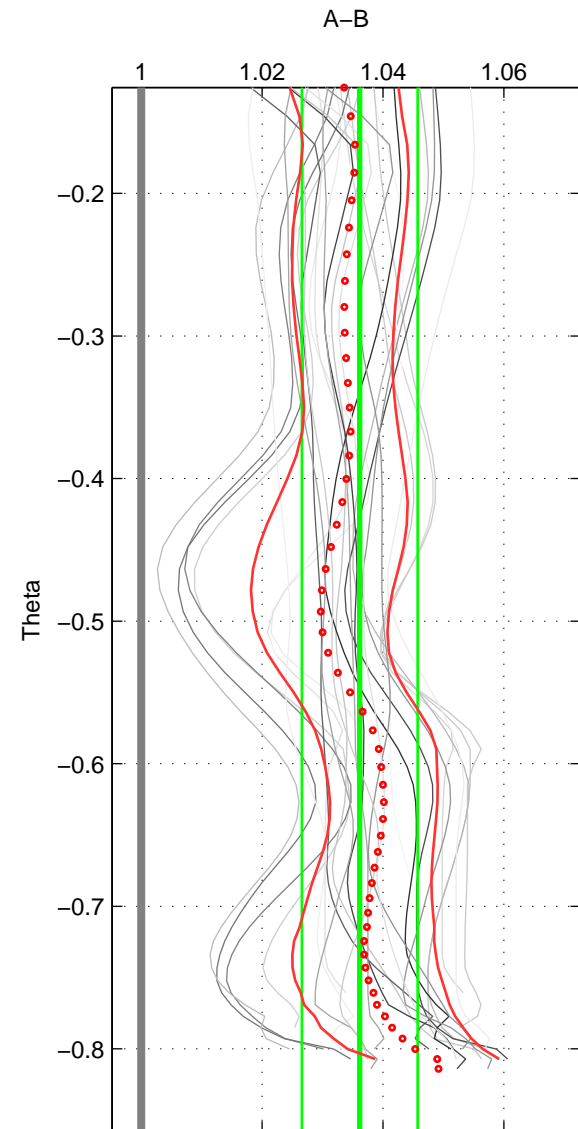

Cruise A (red). Date: Dec 2010 Cruisename: 130-06AQ20101128

Cruise B (blue). Date: Apr 1995 Cruisename: 320-74JC19950320

*** "Favourite" values are means of spaces 1 2 3.

	Offset	O.StDev	Ratio	R.Stdev	Rating
SIGMA:	0.076	0.018	1.035	0.008	5
THETA:	0.078	0.020	1.036	0.010	5
DEPTH:	0.077	0.016	1.035	0.008	5
FAV.:	0.077	0.018	1.036	0.008	5

Profiles of A: 9
 Profiles of B: 7
 Diff profs : 26
 WMoffset (A-B): 0.076233
 WMoffset stdev: 0.017505
 WMratio (A/B): 1.0351
 WMratio stdev: 0.0082877

Quality (1-5): 5

Profiles of A: 9
 Profiles of B: 7
 Diff profs : 26
 WMoffset (A-B): 0.078488
 WMoffset stdev: 0.020219
 WMratio (A/B): 1.0362
 WMratio stdev: 0.0095839

Quality (1-5): 5

Profiles of A: 9
 Profiles of B: 7
 Diff profs : 26
 WMoffset (A-B): 0.076911
 WMoffset stdev: 0.01596
 WMratio (A/B): 1.0354
 WMratio stdev: 0.007532

Quality (1-5): 5