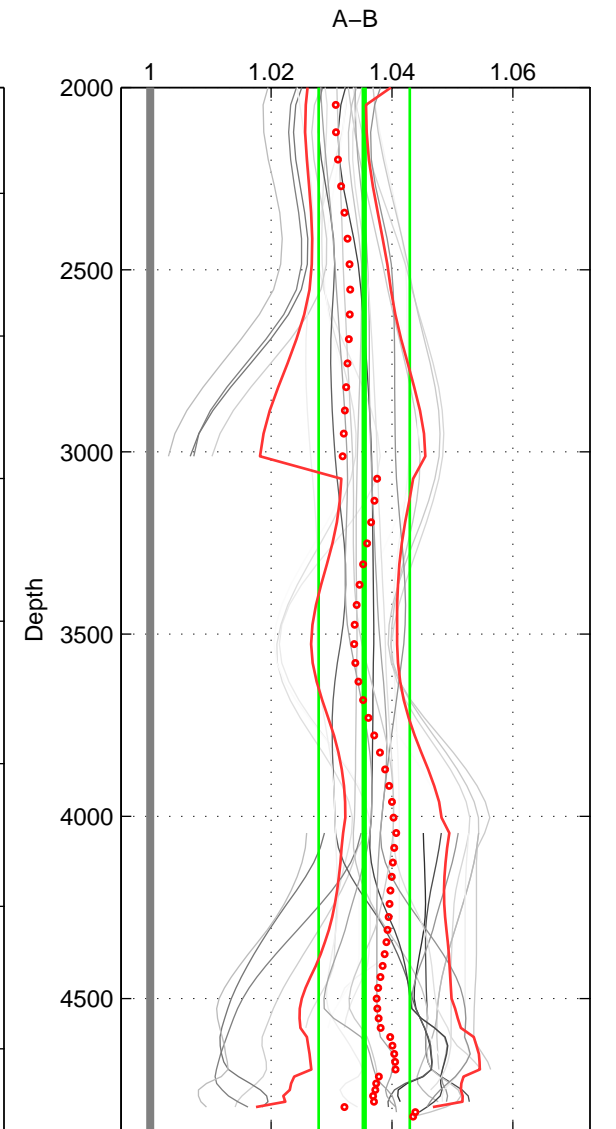

Cruise A (red). Date: Dec 2010 Cruisename: 130-06AQ20101128

Cruise B (blue). Date: Apr 1995 Cruisename: 320-74JC19950320

*** "Favourite" values are means of spaces 1 2 3.

	Offset	O.StDev	Ratio	R.Stdev	Rating
SIGMA:	0.076	0.018	1.035	0.008	5
THETA:	0.078	0.020	1.036	0.010	5
DEPTH:	0.077	0.016	1.035	0.008	5
FAV.:	0.077	0.018	1.036	0.008	5

Profiles of A: 9
 Profiles of B: 7
 Diff profs : 26
 WMoffset (A-B): 0.076233
 WMoffset stdev: 0.017505
 WMratio (A/B): 1.0351
 WMratio stdev: 0.0082877

Quality (1-5): 5

Profiles of A: 9
 Profiles of B: 7
 Diff profs : 26
 WMoffset (A-B): 0.078488
 WMoffset stdev: 0.020219
 WMratio (A/B): 1.0362
 WMratio stdev: 0.0095839

Quality (1-5): 5

Profiles of A: 9
 Profiles of B: 7
 Diff profs : 26
 WMoffset (A-B): 0.076911
 WMoffset stdev: 0.01596
 WMratio (A/B): 1.0354
 WMratio stdev: 0.007532

Quality (1-5): 5