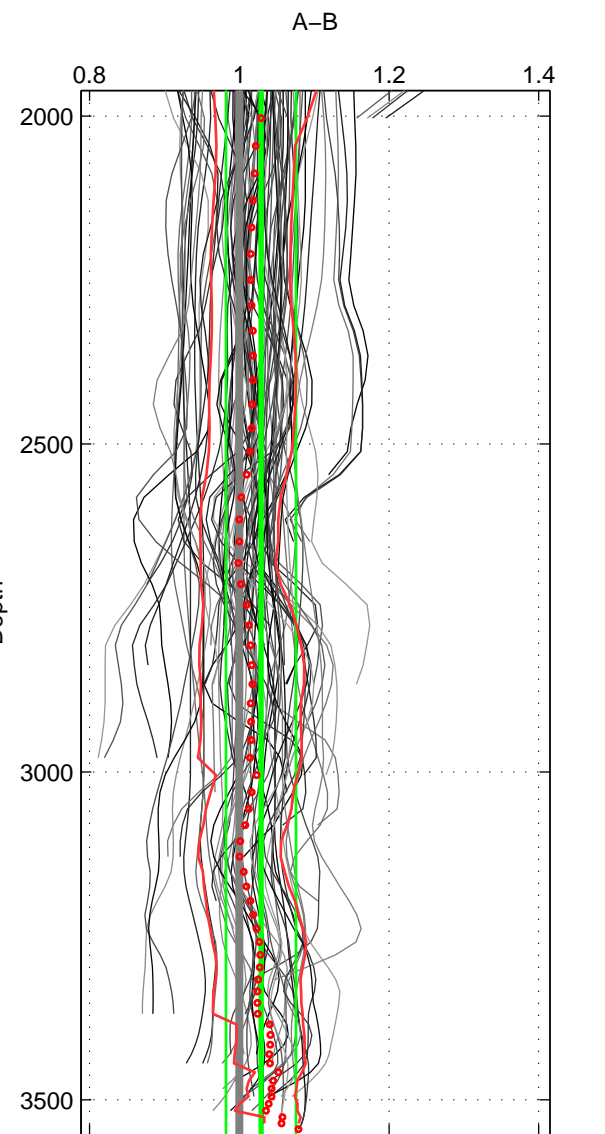

Cruise A (red). Date: May 2000 Cruisename: 191-18HU20000520

Cruise B (blue). Date: Jun 2006 Cruisename: 197-18HU20060524

\*\*\* "Favourite" values are means of spaces 1 2 3.

	Offset	O.StDev	Ratio	R.Stdev	Rating
SIGMA:	0.020	0.050	1.020	0.050	5
THETA:	0.031	0.051	1.032	0.052	5
DEPTH:	0.029	0.045	1.029	0.047	5
FAV.:	0.027	0.049	1.027	0.049	5

Profiles of A: 17  
 Profiles of B: 17  
 Diff profs : 95  
 WMoffset (A-B): 0.019792  
 WMoffset stdev: 0.049506  
 WMratio (A/B): 1.02  
 WMratio stdev: 0.049639

Quality (1-5): 5

Profiles of A: 17  
 Profiles of B: 17  
 Diff profs : 95  
 WMoffset (A-B): 0.031292  
 WMoffset stdev: 0.051119  
 WMratio (A/B): 1.0316  
 WMratio stdev: 0.051824

Quality (1-5): 5

Profiles of A: 17  
 Profiles of B: 17  
 Diff profs : 95  
 WMoffset (A-B): 0.028896  
 WMoffset stdev: 0.045477  
 WMratio (A/B): 1.029  
 WMratio stdev: 0.046775

Quality (1-5): 5