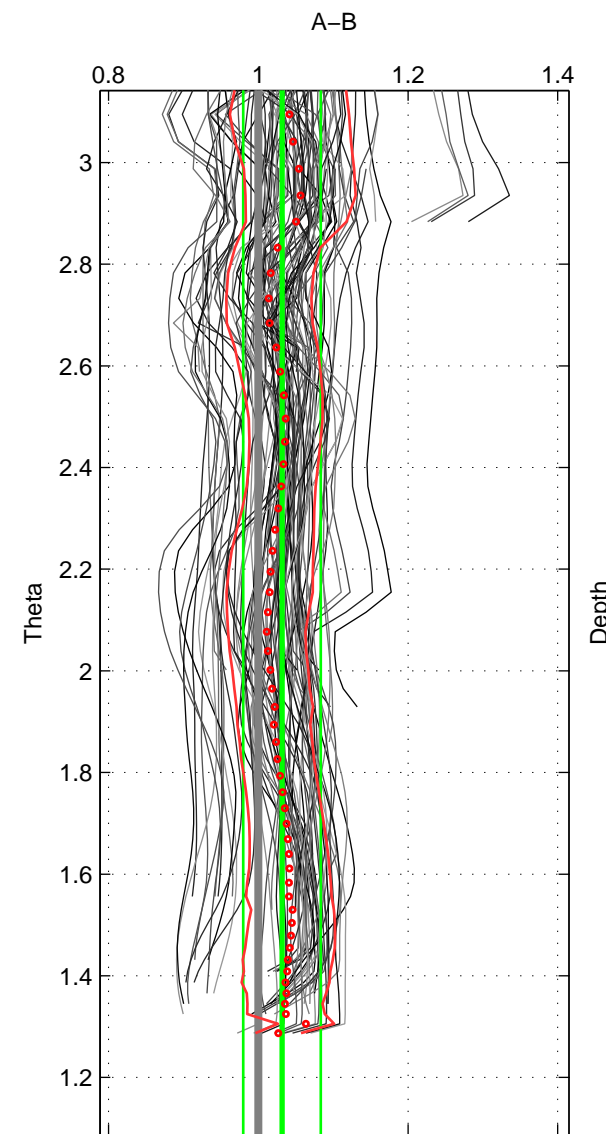

Cruise A (red). Date: May 2000 Cruisename: 191-18HU20000520

Cruise B (blue). Date: Jun 2006 Cruisename: 197-18HU20060524

\*\*\* "Favourite" values are means of spaces 1 2 3.

	Offset	O.StDev	Ratio	R.Stdev	Rating
SIGMA:	0.020	0.050	1.020	0.050	5
THETA:	0.031	0.051	1.032	0.052	5
DEPTH:	0.029	0.045	1.029	0.047	5
FAV.:	0.027	0.049	1.027	0.049	5

Profiles of A: 17  
 Profiles of B: 17  
 Diff profs : 95  
 WMoffset (A-B): 0.019792  
 WMoffset stdev: 0.049506  
 WMratio (A/B): 1.02  
 WMratio stdev: 0.049639

Quality (1-5): 5

Profiles of A: 17  
 Profiles of B: 17  
 Diff profs : 95  
 WMoffset (A-B): 0.031292  
 WMoffset stdev: 0.051119  
 WMratio (A/B): 1.0316  
 WMratio stdev: 0.051824

Quality (1-5): 5

Profiles of A: 17  
 Profiles of B: 17  
 Diff profs : 95  
 WMoffset (A-B): 0.028896  
 WMoffset stdev: 0.045477  
 WMratio (A/B): 1.029  
 WMratio stdev: 0.046775

Quality (1-5): 5