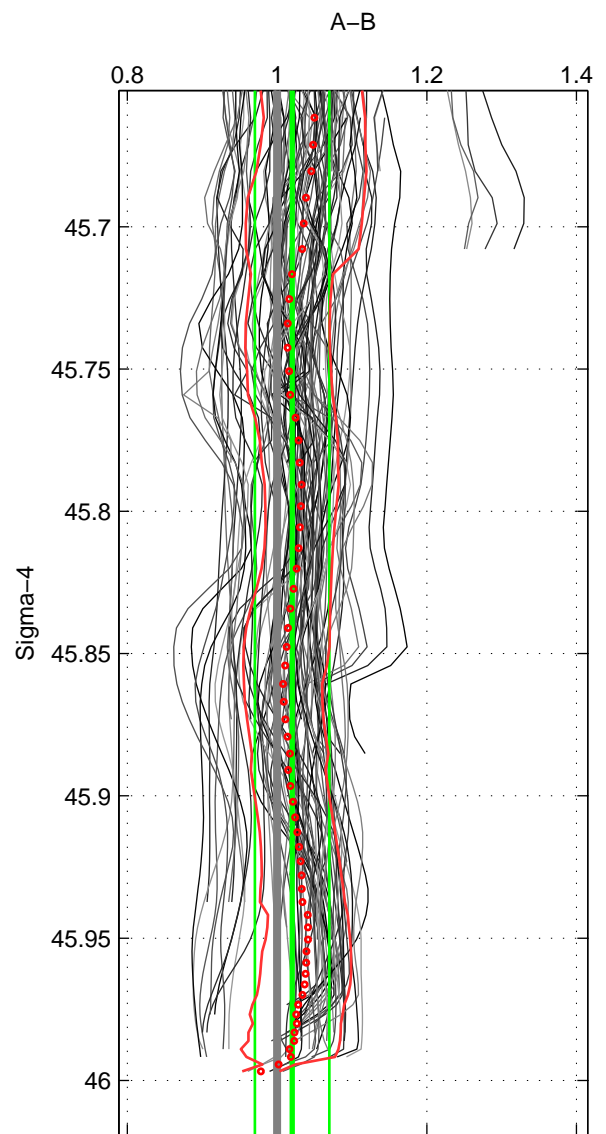

Cruise A (red). Date: May 2000 Cruisename: 191-18HU20000520

Cruise B (blue). Date: Jun 2006 Cruisename: 197-18HU20060524

\*\*\* "Favourite" values are means of spaces 1 2 3.

	Offset	O.StDev	Ratio	R.Stdev	Rating
SIGMA:	0.020	0.050	1.020	0.050	5
THETA:	0.031	0.051	1.032	0.052	5
DEPTH:	0.029	0.045	1.029	0.047	5
FAV.:	0.027	0.049	1.027	0.049	5

Profiles of A: 17  
 Profiles of B: 17  
 Diff profs : 95  
 WMoffset (A-B): 0.019792  
 WMoffset stdev: 0.049506  
 WMratio (A/B): 1.02  
 WMratio stdev: 0.049639

Quality (1-5): 5

Profiles of A: 17  
 Profiles of B: 17  
 Diff profs : 95  
 WMoffset (A-B): 0.031292  
 WMoffset stdev: 0.051119  
 WMratio (A/B): 1.0316  
 WMratio stdev: 0.051824

Quality (1-5): 5

Profiles of A: 17  
 Profiles of B: 17  
 Diff profs : 95  
 WMoffset (A-B): 0.028896  
 WMoffset stdev: 0.045477  
 WMratio (A/B): 1.029  
 WMratio stdev: 0.046775

Quality (1-5): 5