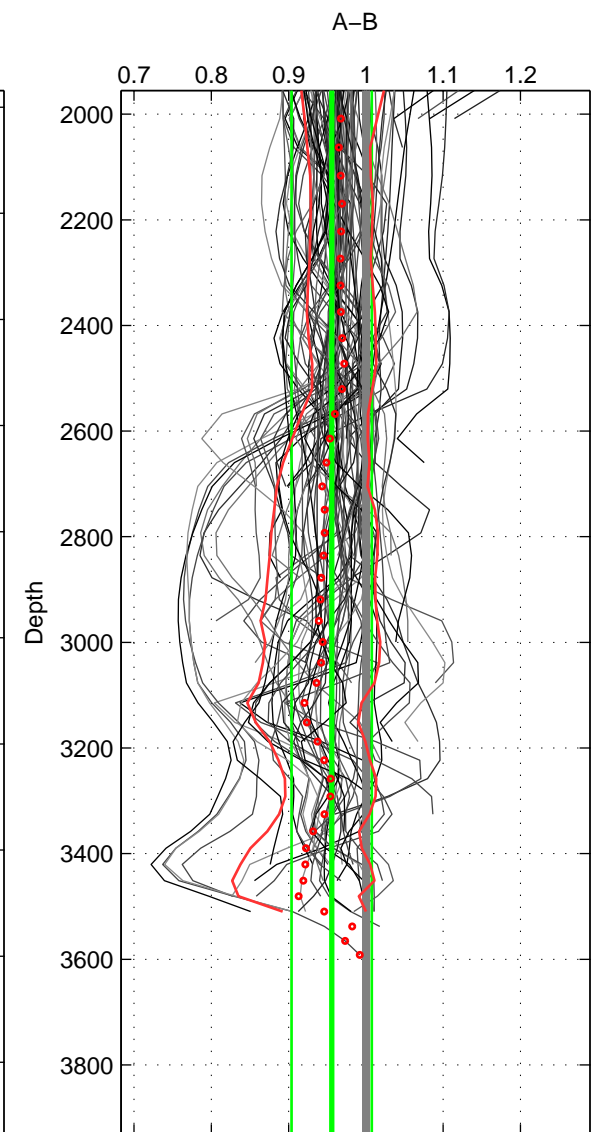

Cruise A (red). Date: Jul 2003 Cruisename: 194-18HU20030713

Cruise B (blue). Date: Jun 2006 Cruisename: 197-18HU20060524

*** "Favourite" values are means of spaces 1 2 3.

	Offset	O.StDev	Ratio	R.Stdev	Rating
SIGMA:	-0.042	0.044	0.958	0.045	5
THETA:	-0.048	0.052	0.953	0.052	5
DEPTH:	-0.047	0.054	0.956	0.052	5
FAV.:	-0.046	0.050	0.956	0.049	5

Profiles of A: 21
 Profiles of B: 21
 Diff profs : 96
 WMoffset (A-B): -0.042002
 WMoffset stdev: 0.044436
 WMratio (A/B): 0.9582
 WMratio stdev: 0.044731

Quality (1-5): 5

Profiles of A: 21
 Profiles of B: 21
 Diff profs : 96
 WMoffset (A-B): -0.048187
 WMoffset stdev: 0.05221
 WMratio (A/B): 0.95287
 WMratio stdev: 0.051696

Quality (1-5): 5

Profiles of A: 21
 Profiles of B: 21
 Diff profs : 96
 WMoffset (A-B): -0.047279
 WMoffset stdev: 0.054206
 WMratio (A/B): 0.95573
 WMratio stdev: 0.051984

Quality (1-5): 5