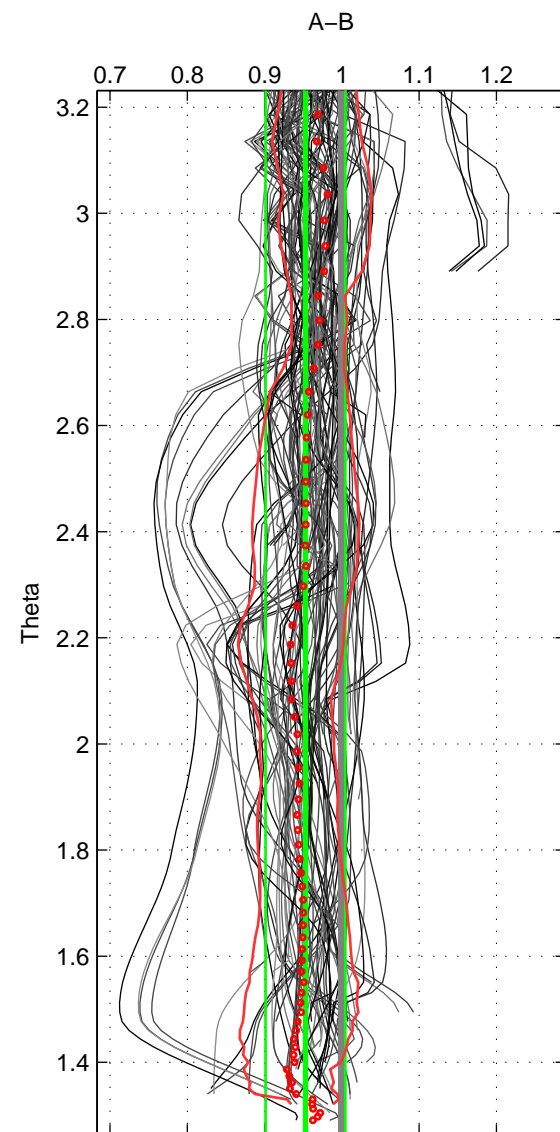

Cruise A (red). Date: Jul 2003 Cruisename: 194-18HU20030713

Cruise B (blue). Date: Jun 2006 Cruisename: 197-18HU20060524

*** "Favourite" values are means of spaces 1 2 3.

	Offset	O.StDev	Ratio	R.Stdev	Rating
SIGMA:	-0.042	0.044	0.958	0.045	5
THETA:	-0.048	0.052	0.953	0.052	5
DEPTH:	-0.047	0.054	0.956	0.052	5
FAV.:	-0.046	0.050	0.956	0.049	5

Profiles of A: 21
 Profiles of B: 21
 Diff profs : 96
 WMoffset (A-B): -0.042002
 WMoffset stdev: 0.044436
 WMratio (A/B): 0.9582
 WMratio stdev: 0.044731

Quality (1-5): 5

Profiles of A: 21
 Profiles of B: 21
 Diff profs : 96
 WMoffset (A-B): -0.048187
 WMoffset stdev: 0.05221
 WMratio (A/B): 0.95287
 WMratio stdev: 0.051696

Quality (1-5): 5

Profiles of A: 21
 Profiles of B: 21
 Diff profs : 96
 WMoffset (A-B): -0.047279
 WMoffset stdev: 0.054206
 WMratio (A/B): 0.95573
 WMratio stdev: 0.051984

Quality (1-5): 5