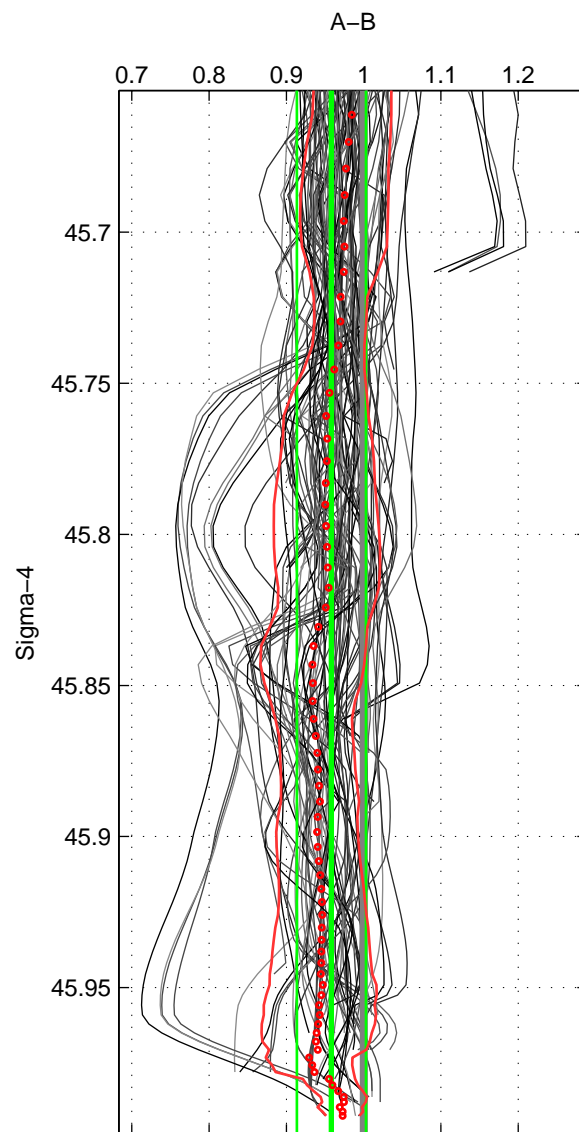

Cruise A (red). Date: Jul 2003 Cruisename: 194-18HU20030713

Cruise B (blue). Date: Jun 2006 Cruisename: 197-18HU20060524

*** "Favourite" values are means of spaces 1 2 3.

	Offset	O.StDev	Ratio	R.Stdev	Rating
SIGMA:	-0.042	0.044	0.958	0.045	5
THETA:	-0.048	0.052	0.953	0.052	5
DEPTH:	-0.047	0.054	0.956	0.052	5
FAV.:	-0.046	0.050	0.956	0.049	5

Profiles of A: 21
 Profiles of B: 21
 Diff profs : 96
 WMoffset (A-B): -0.042002
 WMoffset stdev: 0.044436
 WMratio (A/B): 0.9582
 WMratio stdev: 0.044731

Quality (1-5): 5

Profiles of A: 21
 Profiles of B: 21
 Diff profs : 96
 WMoffset (A-B): -0.048187
 WMoffset stdev: 0.05221
 WMratio (A/B): 0.95287
 WMratio stdev: 0.051696

Quality (1-5): 5

Profiles of A: 21
 Profiles of B: 21
 Diff profs : 96
 WMoffset (A-B): -0.047279
 WMoffset stdev: 0.054206
 WMratio (A/B): 0.95573
 WMratio stdev: 0.051984

Quality (1-5): 5