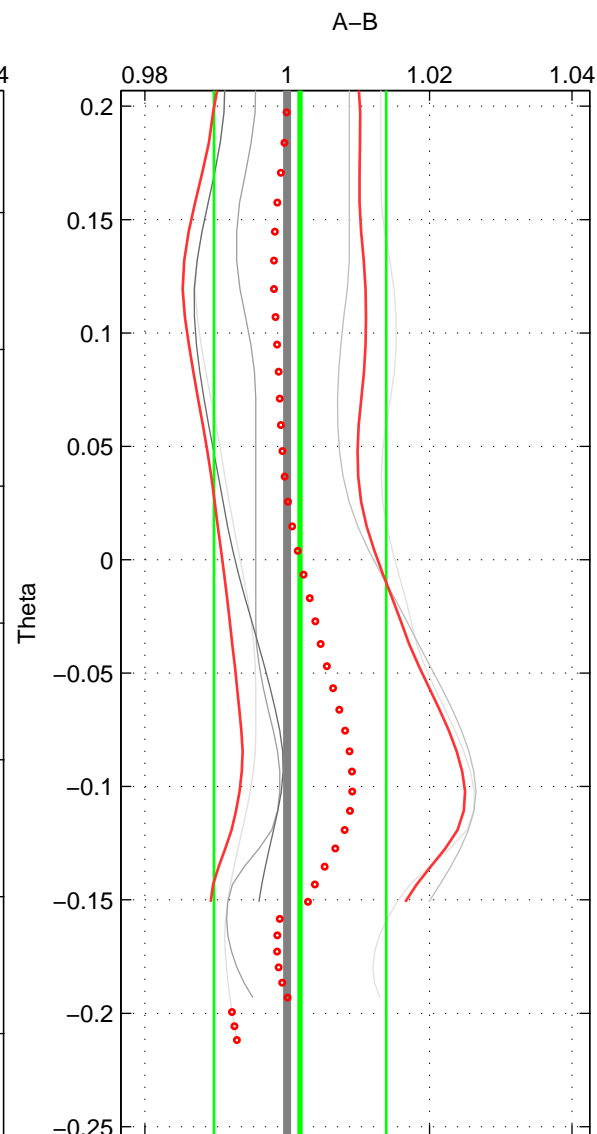

Cruise A (red). Date: Jan 1995 Cruisename: 331-09AR19941213  
 Cruise B (blue). Date: Mar 1992 Cruisename: 733-90KD19920214

\*\*\* "Favourite" values are means of spaces 1 2 3.

	Offset	O.StDev	Ratio	R.Stdev	Rating
SIGMA:	0.004	0.027	1.002	0.012	2
THETA:	0.004	0.028	1.002	0.012	2
DEPTH:	0.004	0.027	1.002	0.012	2
FAV.:	0.004	0.027	1.002	0.012	2

Profiles of A: 2  
 Profiles of B: 4  
 Diff profs : 7  
 WMoffset (A-B): 0.0044796  
 WMoffset stdev: 0.027435  
 WMratio (A/B): 1.002  
 WMratio stdev: 0.012055

Quality (1-5): 2

Profiles of A: 2  
 Profiles of B: 4  
 Diff profs : 7  
 WMoffset (A-B): 0.0041291  
 WMoffset stdev: 0.027544  
 WMratio (A/B): 1.0018  
 WMratio stdev: 0.012102

Quality (1-5): 2

Profiles of A: 2  
 Profiles of B: 3  
 Diff profs : 5  
 WMoffset (A-B): 0.0038442  
 WMoffset stdev: 0.027074  
 WMratio (A/B): 1.0017  
 WMratio stdev: 0.011894

Quality (1-5): 2