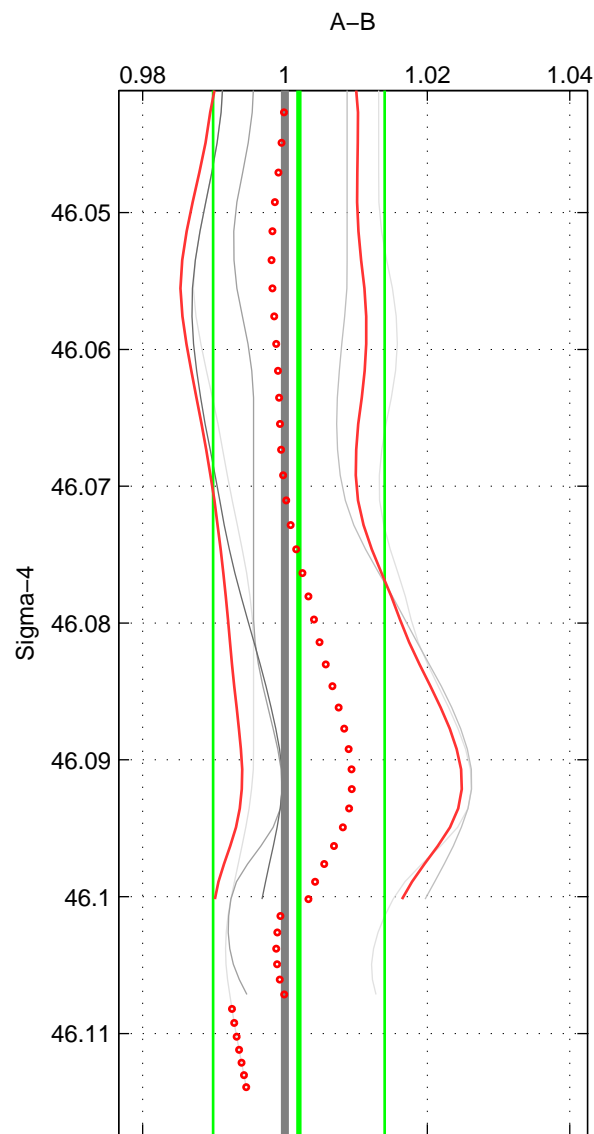

Cruise A (red). Date: Jan 1995 Cruisename: 331-09AR19941213  
 Cruise B (blue). Date: Mar 1992 Cruisename: 733-90KD19920214

\*\*\* "Favourite" values are means of spaces 1 2 3.

	Offset	O.StDev	Ratio	R.Stdev	Rating
SIGMA:	0.004	0.027	1.002	0.012	2
THETA:	0.004	0.028	1.002	0.012	2
DEPTH:	0.004	0.027	1.002	0.012	2
FAV.:	0.004	0.027	1.002	0.012	2

Profiles of A: 2  
 Profiles of B: 4  
 Diff profs : 7  
 WMoffset (A-B): 0.0044796  
 WMoffset stdev: 0.027435  
 WMratio (A/B): 1.002  
 WMratio stdev: 0.012055

Quality (1-5): 2

Profiles of A: 2  
 Profiles of B: 4  
 Diff profs : 7  
 WMoffset (A-B): 0.0041291  
 WMoffset stdev: 0.027544  
 WMratio (A/B): 1.0018  
 WMratio stdev: 0.012102

Quality (1-5): 2

Profiles of A: 2  
 Profiles of B: 3  
 Diff profs : 5  
 WMoffset (A-B): 0.0038442  
 WMoffset stdev: 0.027074  
 WMratio (A/B): 1.0017  
 WMratio stdev: 0.011894

Quality (1-5): 2