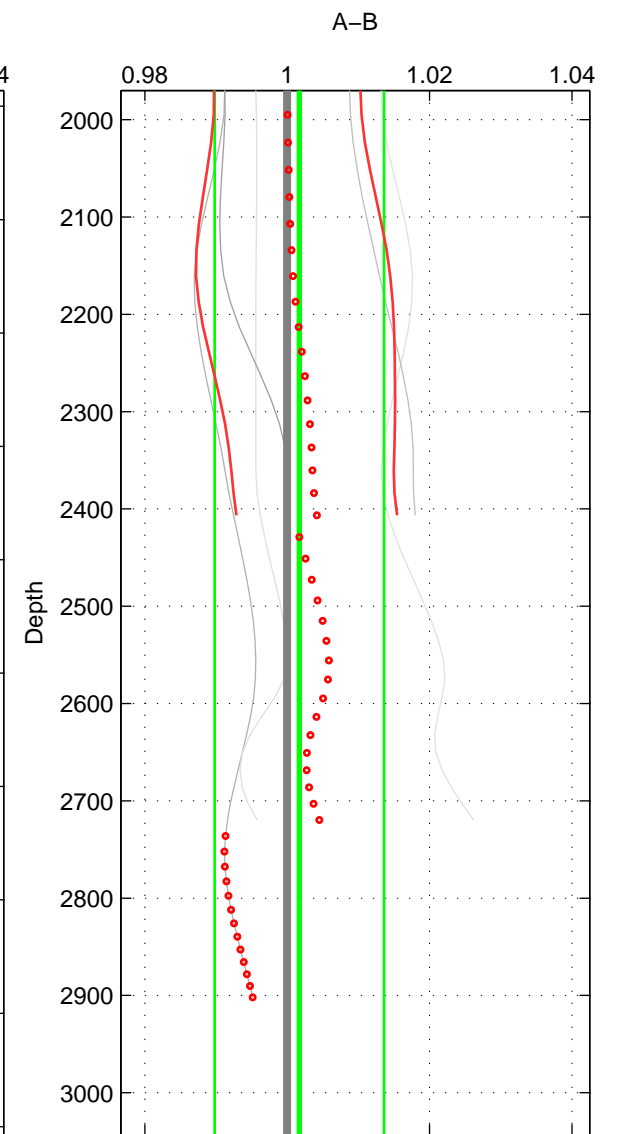

Cruise A (red). Date: Jan 1995 Cruisename: 331-09AR19941213  
 Cruise B (blue). Date: Mar 1992 Cruisename: 733-90KD19920214

\*\*\* "Favourite" values are means of spaces 1 2 3.

	Offset	O.StDev	Ratio	R.Stdev	Rating
SIGMA:	0.004	0.027	1.002	0.012	2
THETA:	0.004	0.028	1.002	0.012	2
DEPTH:	0.004	0.027	1.002	0.012	2
FAV.:	0.004	0.027	1.002	0.012	2

Profiles of A: 2  
 Profiles of B: 4  
 Diff profs : 7  
 WMoffset (A-B): 0.0044796  
 WMoffset stdev: 0.027435  
 WMratio (A/B): 1.002  
 WMratio stdev: 0.012055

Quality (1-5): 2

Profiles of A: 2  
 Profiles of B: 4  
 Diff profs : 7  
 WMoffset (A-B): 0.0041291  
 WMoffset stdev: 0.027544  
 WMratio (A/B): 1.0018  
 WMratio stdev: 0.012102

Quality (1-5): 2

Profiles of A: 2  
 Profiles of B: 3  
 Diff profs : 5  
 WMoffset (A-B): 0.0038442  
 WMoffset stdev: 0.027074  
 WMratio (A/B): 1.0017  
 WMratio stdev: 0.011894

Quality (1-5): 2